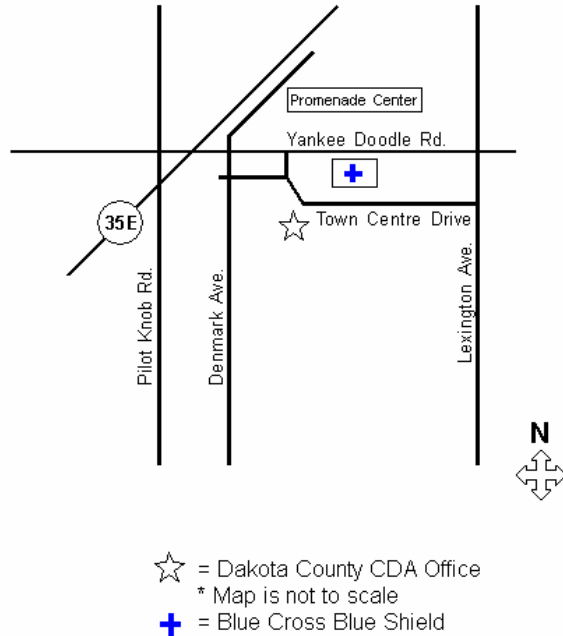

DIRECTIONS TO THE CDA OFFICE BUILDING

Building Address:

**1228 Town Centre Drive
Eagan, MN 55123**

<p>From the north I-35E traveling South Take CR-28/Yankee Doodle Road exit Turn left onto Yankee Doodle Road Turn right onto Yankee Place Yankee Place becomes Town Centre Drive The CDA building will be on the right</p>	<p>From the south I-35E traveling North Take CR-31/Pilot Knob exit Turn left onto Pilot Knob Road Turn right onto Yankee Doodle Road Turn right onto Yankee Place Yankee Place becomes Town Centre Drive The CDA building will be on the right</p>
<p>From the west From Interstate 494 traveling East Take 35E South into Eagan Take the CR-28/Yankee Doodle Road exit Turn left onto Yankee Doodle Road Turn right onto Yankee Place Yankee Place becomes Town Centre Drive The CDA building will be on the right</p>	<p>From the east From Interstate 494 traveling West Take 35E South into Eagan Take the CR-28/Yankee Doodle Road exit Turn left onto Yankee Doodle Road Turn right onto Yankee Place Yankee Place becomes Town Centre Drive The CDA building will be on the right</p>

Other direction options

From Minneapolis

Take 35W South to 494 East
Exit at 35E South traveling into Eagan
Take the CR-28/Yankee Doodle Road exit
Turn left onto Yankee Doodle Road
Turn right onto Yankee Place
Yankee Place becomes Town Centre Drive
The CDA building will be on the right

From St. Paul

Take 35E South to Eagan
Take CR-28/Yankee Doodle Road exit
Turn left onto Yankee Doodle Road
Turn right onto Yankee Place
Yankee Place becomes Town Centre Drive
The CDA building will be on the right

From Pilot Knob Road traveling North

Take Pilot Knob/CR-31 North
Turn right onto Yankee Doodle Road
Turn right onto Yankee Place
Yankee Place becomes Town Centre Drive
The CDA building will be on the right