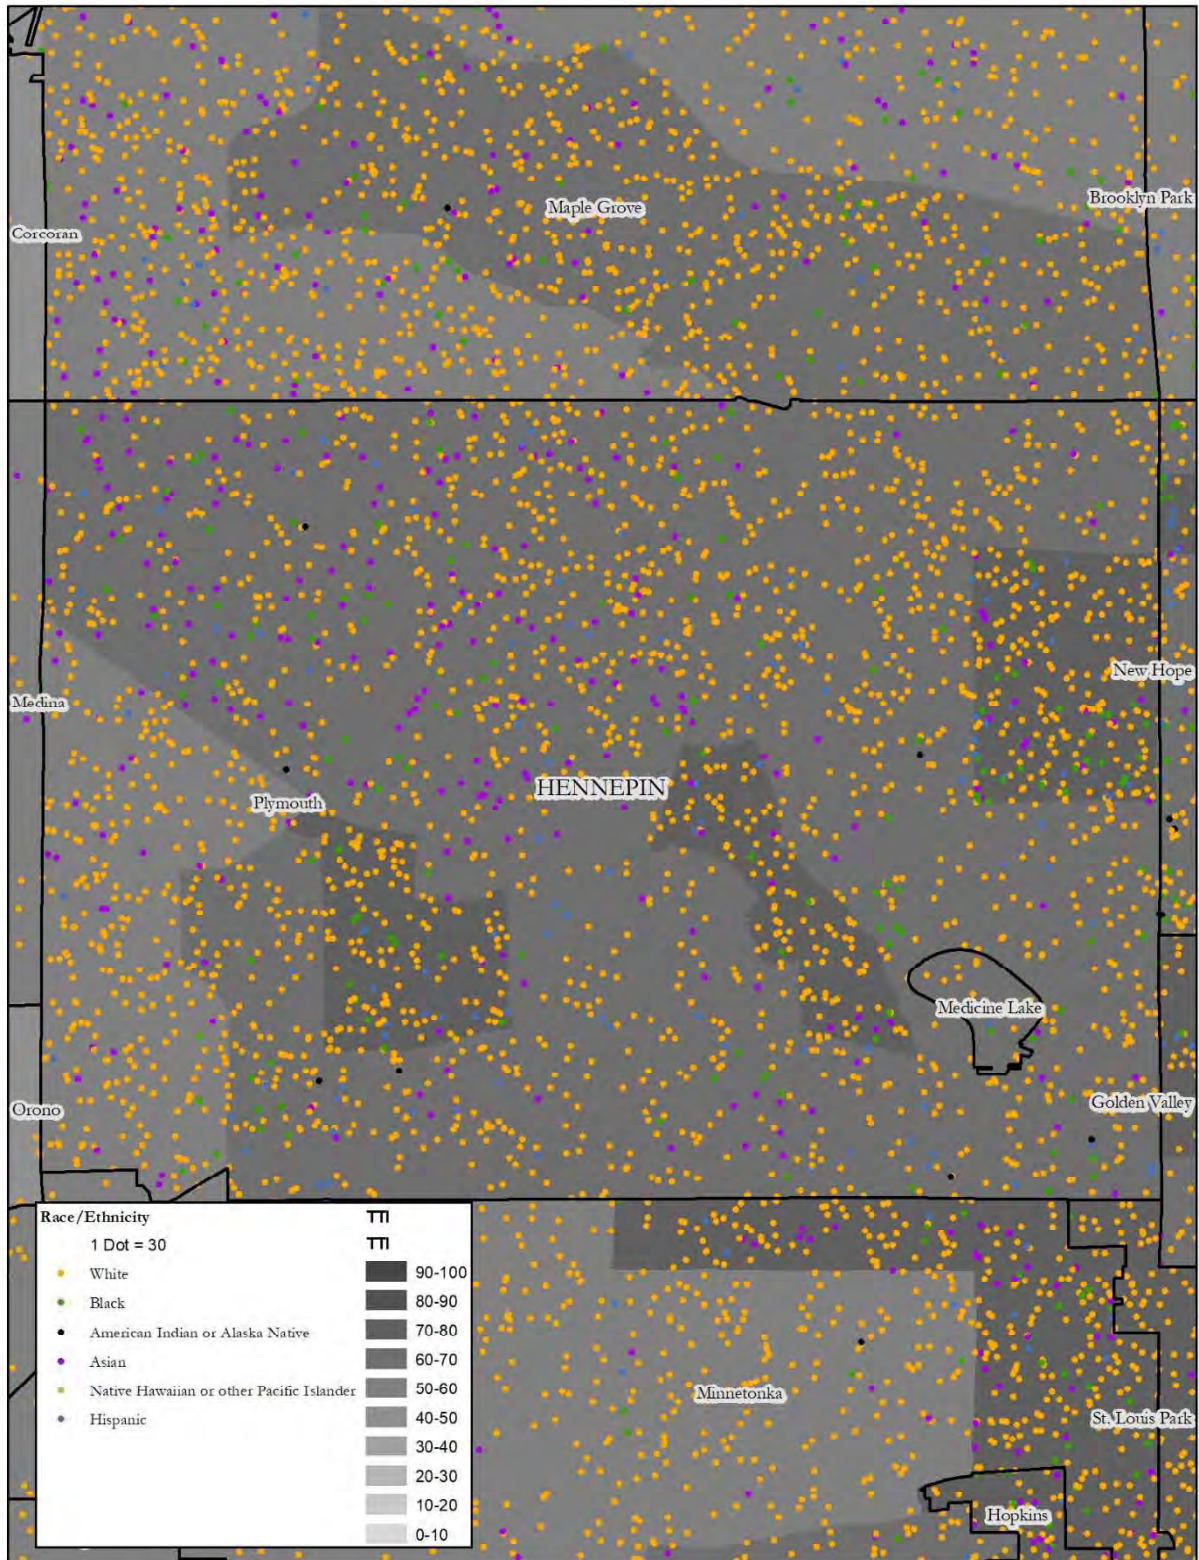

Map 47: Plymouth, Race, Transit Trips Index