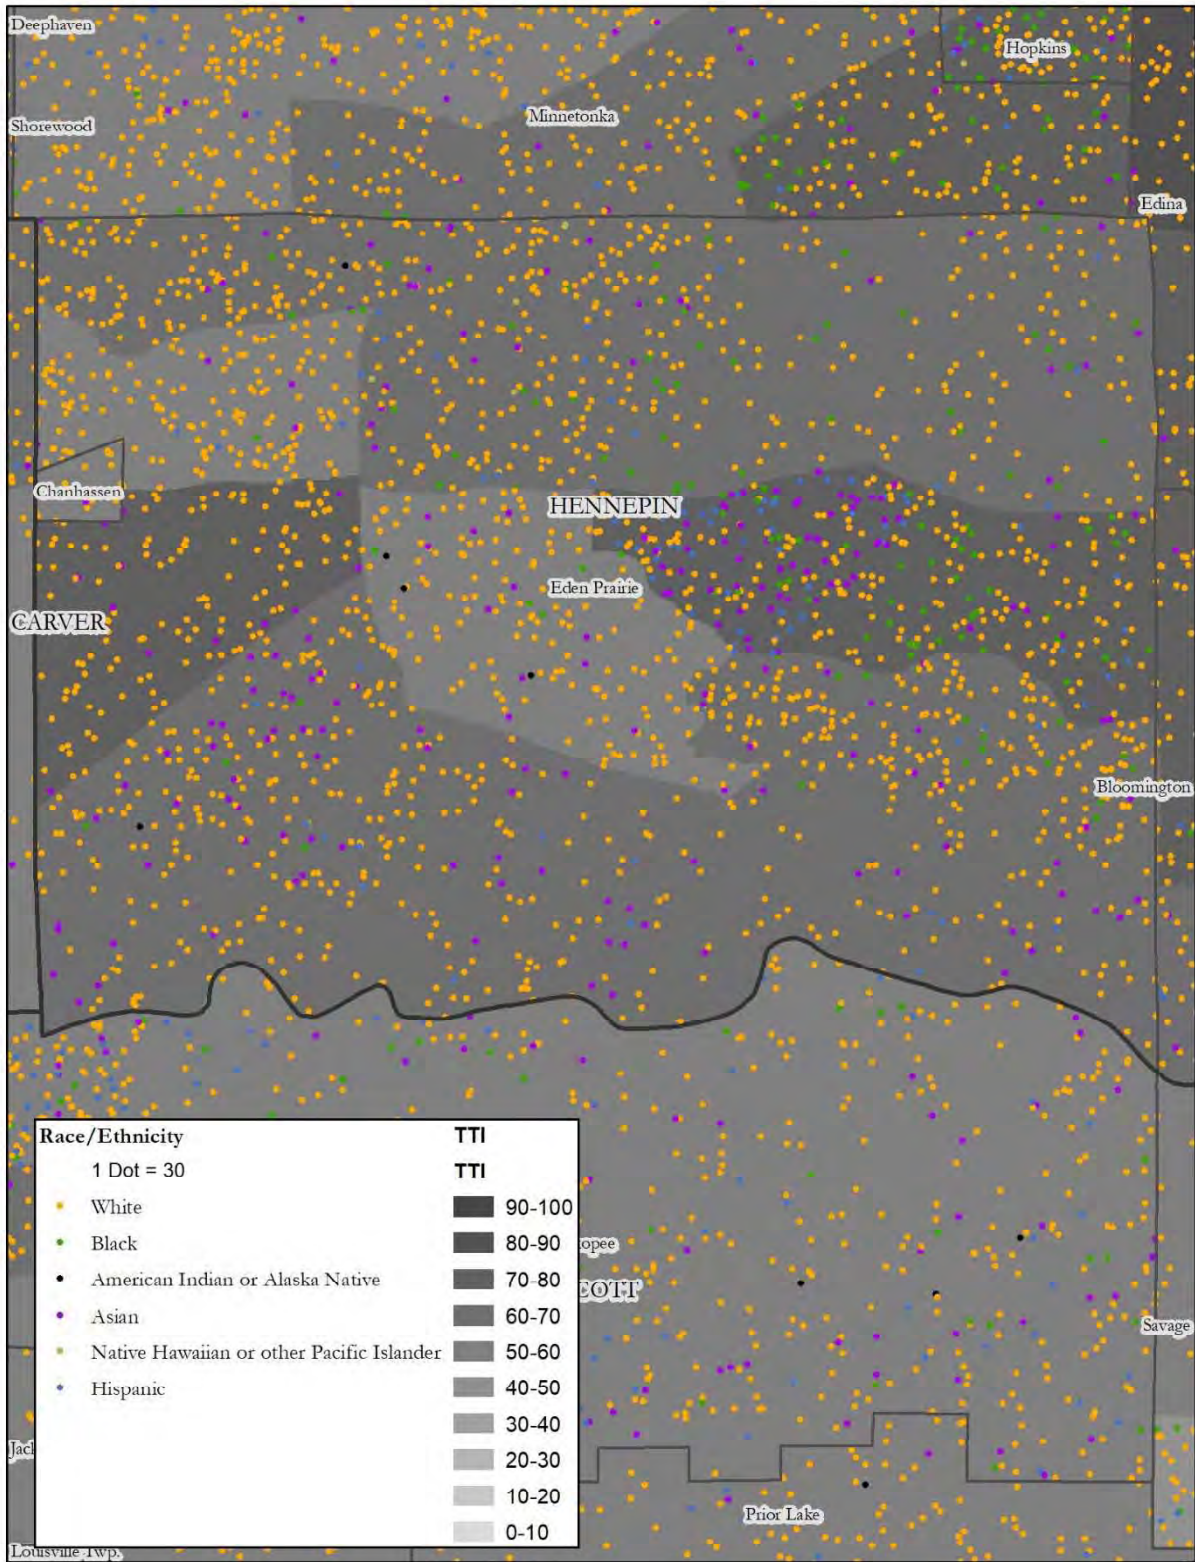

Map 35: Dakota County, Race, Jobs Proximity Index

Map 36: Dakota County, National Origin, Jobs Proximity Index

Map 37: Hennepin County, Race, Jobs Proximity Index

Map 38: Hennepin County, National Origin, Jobs Proximity Index

Map 35: Dakota County, Race, Transit Trips Index

Map 36: Dakota County, National Origin, Transit Trips Index

Map 37: Hennepin County, Race, Transit Trips Index

Map 38: Hennepin County, National Origin, Transit Trips Index

Map 39: Bloomington, Race, Transit Trips Index

Map 40: Bloomington, National Origin, Transit Trips Index

Map 41: Eden Prairie, Race, Transit Trips Index

Map 42: Eden Prairie, National Origin, Transit Trips Index

Map 59: Carver County, Race, Transit Trips Index

Map 60: Carver County, National Origin, Transit Trips Index