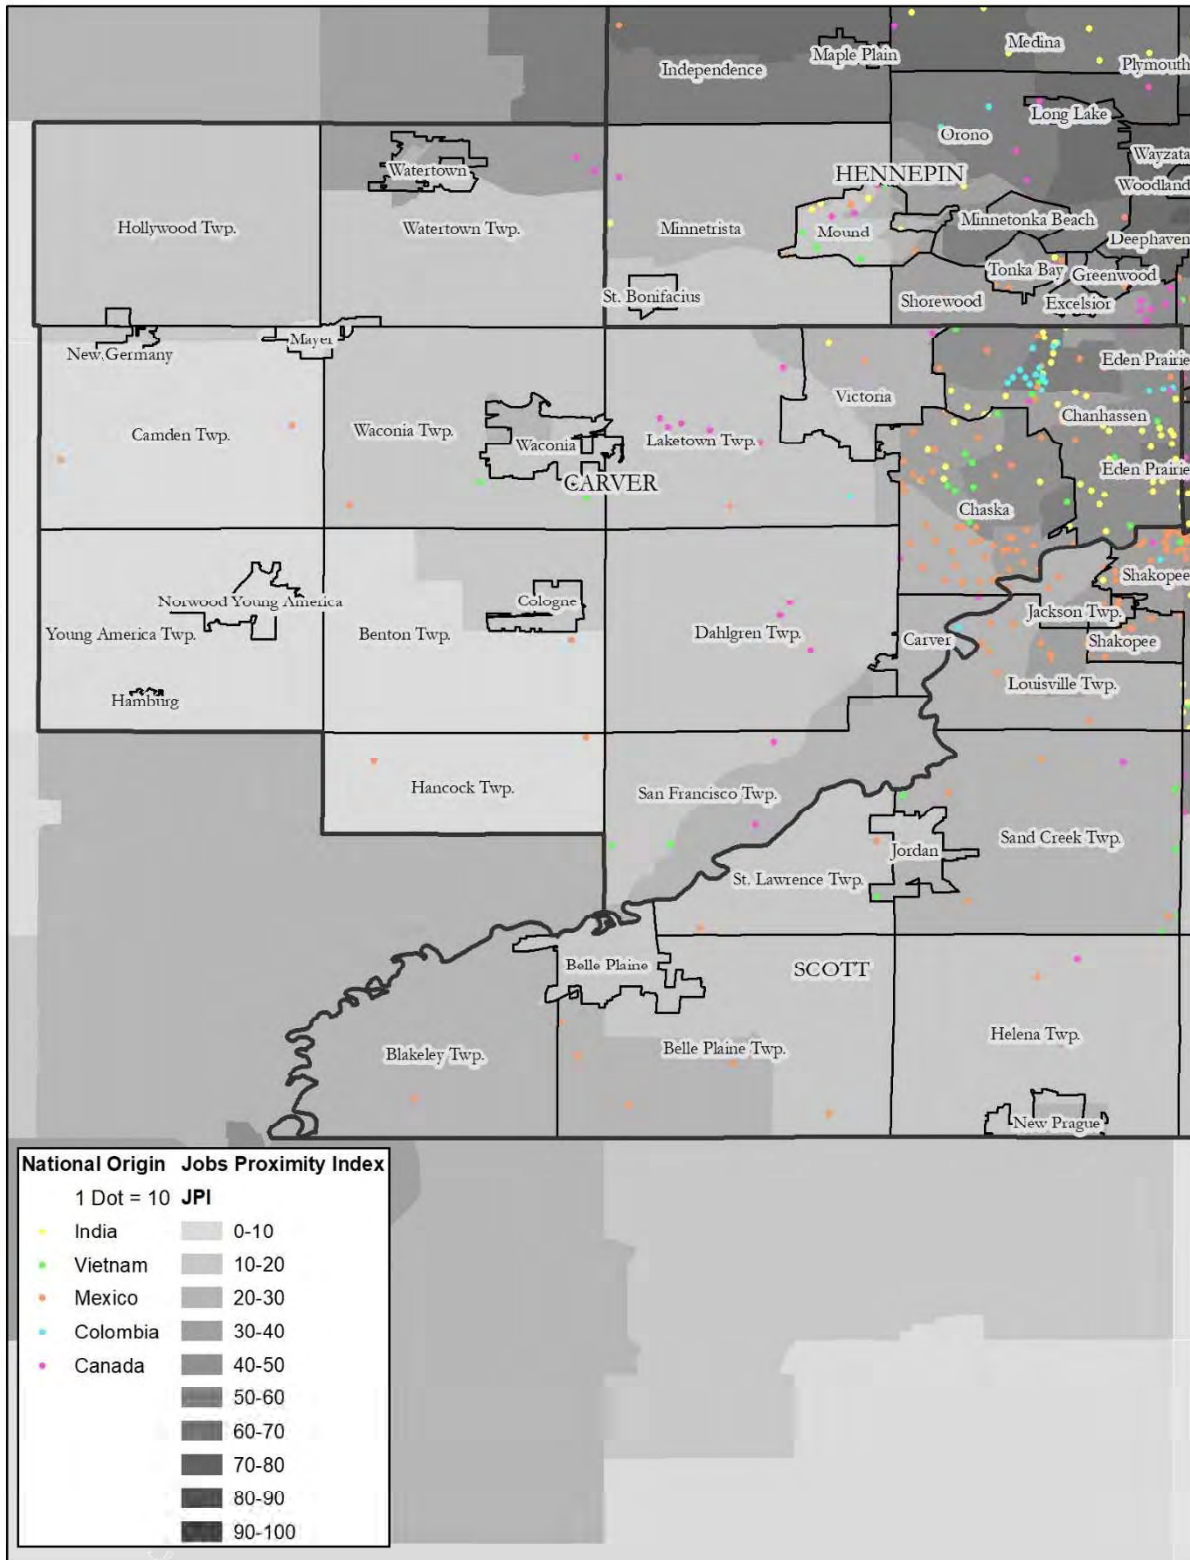

Map 60: Carver County, National Origin, Jobs Proximity Index