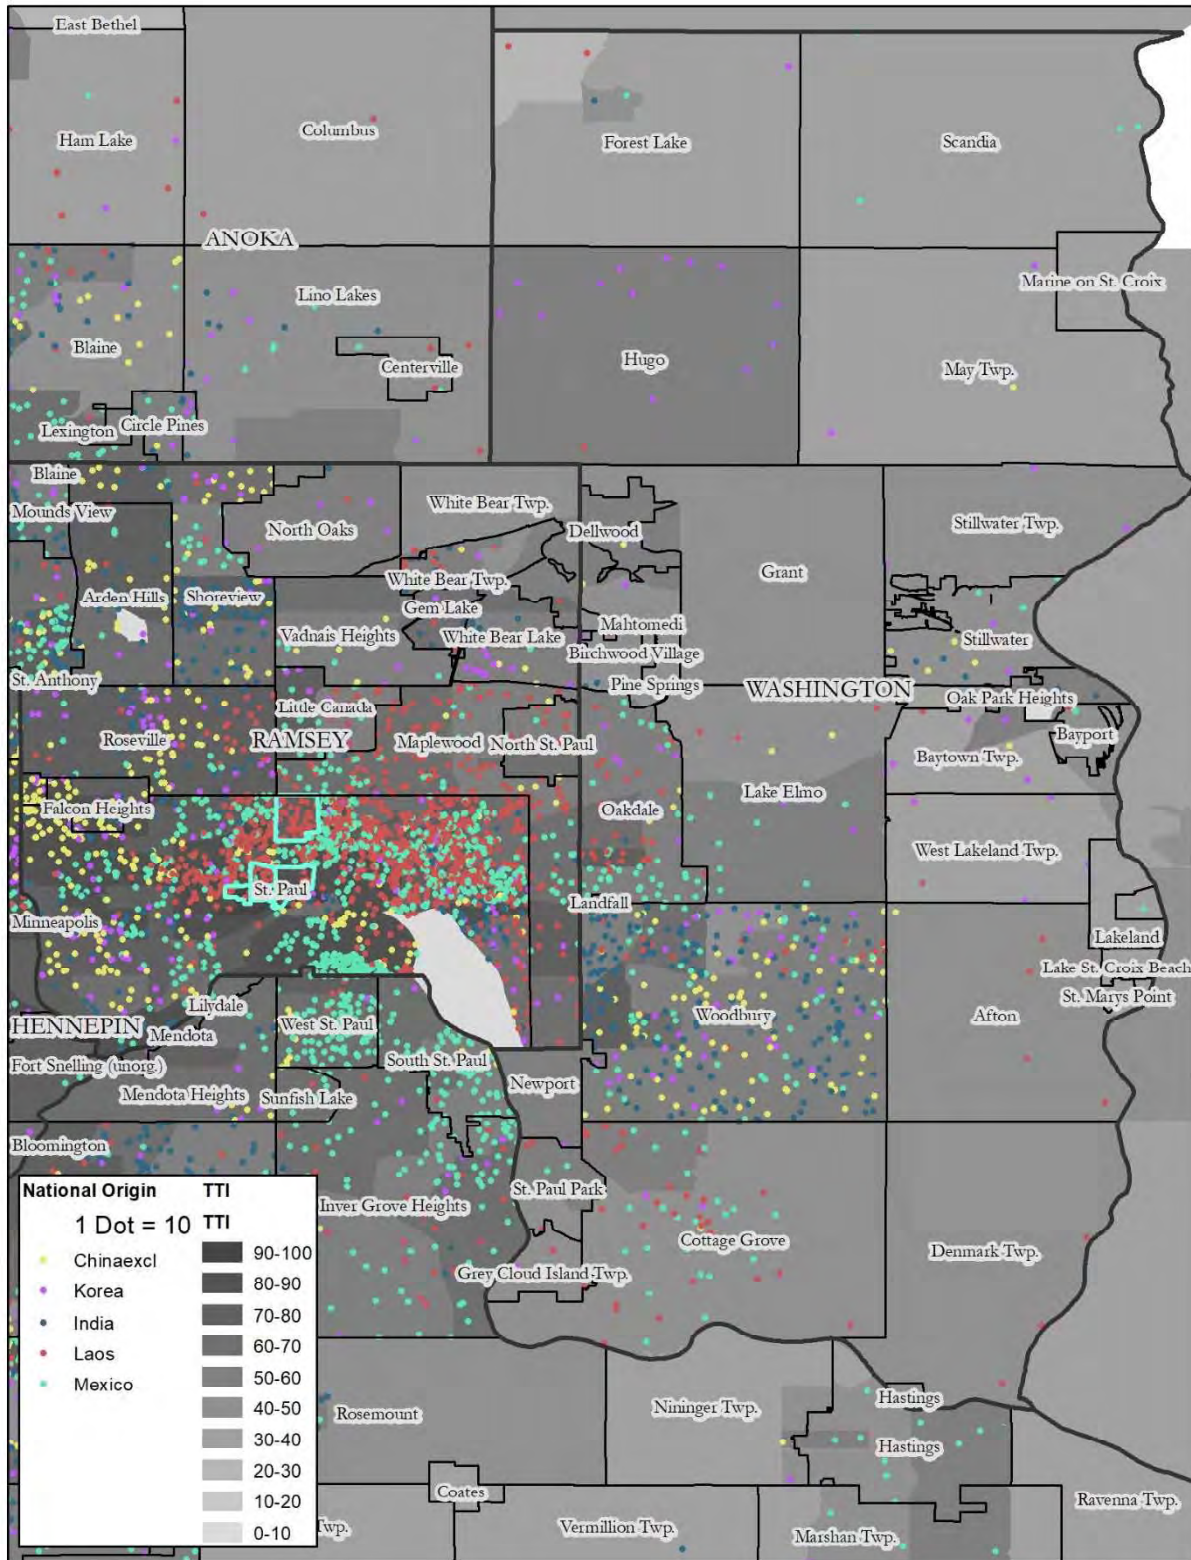

Map 2: Anoka County, National Origin, Low Transportation Cost Index

Map 3: Coon Rapids, Race, Low Transportation Cost Index

Map 4: Coon Rapids, National Origin, Low Transportation Cost Index

Map 5: Dakota County, Race, Low Transportation Cost Index

Map 35: Dakota County, Race, Transit Trips Index

Map 36: Dakota County, National Origin, Transit Trips Index

Map 37: Hennepin County, Race, Transit Trips Index

Map 38: Hennepin County, National Origin, Transit Trips Index

Map 51: St. Paul, Race, Transit Trips Index

Map 52: St. Paul, National Origin, Transit Trips Index

Map 53: Washington County, Race, Transit Trips Index

Map 54: Washington County, National Origin, Transit Trips Index

Map 59: Carver County, Race, Transit Trips Index

Map 60: Carver County, National Origin, Transit Trips Index