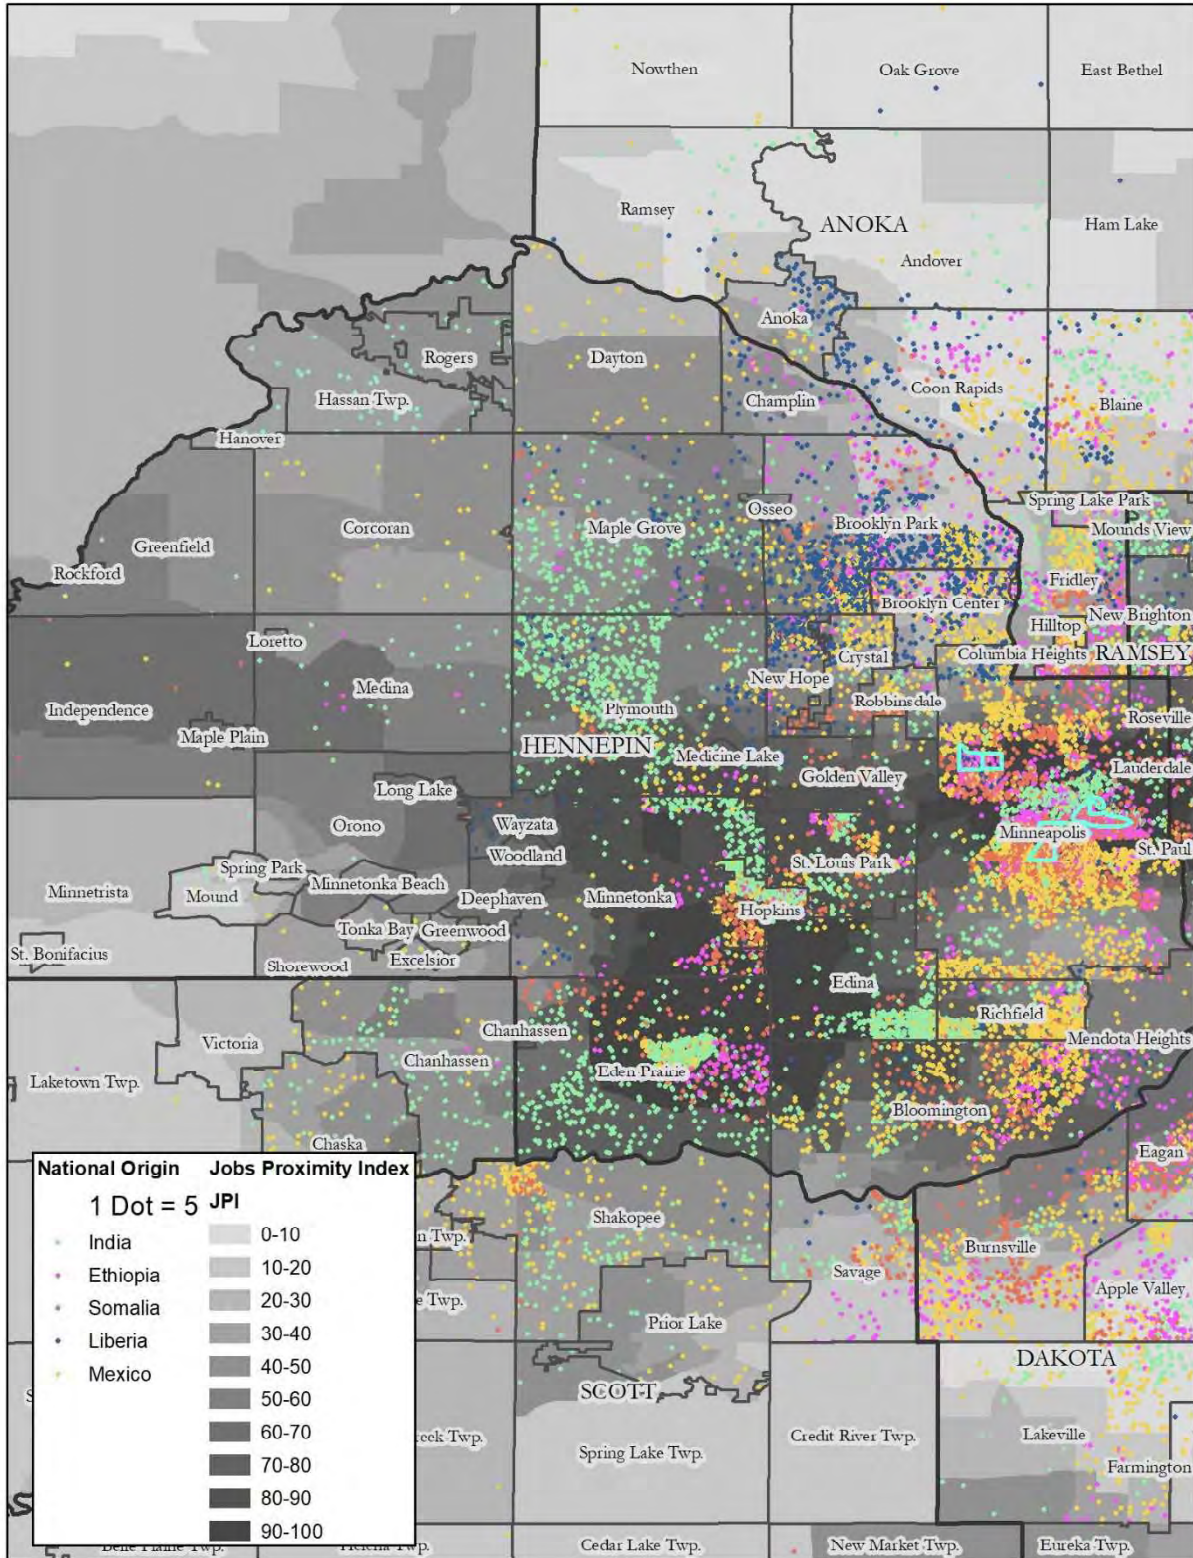

Map 35: Dakota County, Race, Jobs Proximity Index

Map 36: Dakota County, National Origin, Jobs Proximity Index

Map 37: Hennepin County, Race, Jobs Proximity Index

Map 38: Hennepin County, National Origin, Jobs Proximity Index

Map 39: Bloomington, Race, Jobs Proximity Index

Map 40: Bloomington, National Origin, Jobs Proximity Index

Map 41: Eden Prairie, Race, Jobs Proximity Index

Map 42: Eden Prairie, National Origin, Jobs Proximity Index

Map 27: Scott County, Race, Low Transportation Cost Index

Map 28: Scott County, National Origin, Low Transportation Cost Index

Map 29: Carver County, Race, Low Transportation Cost Index

Map 30: Carver County, National Origin, Low Transportation Cost Index

Map 59: Carver County, Race, Transit Trips Index

Map 60: Carver County, National Origin, Transit Trips Index