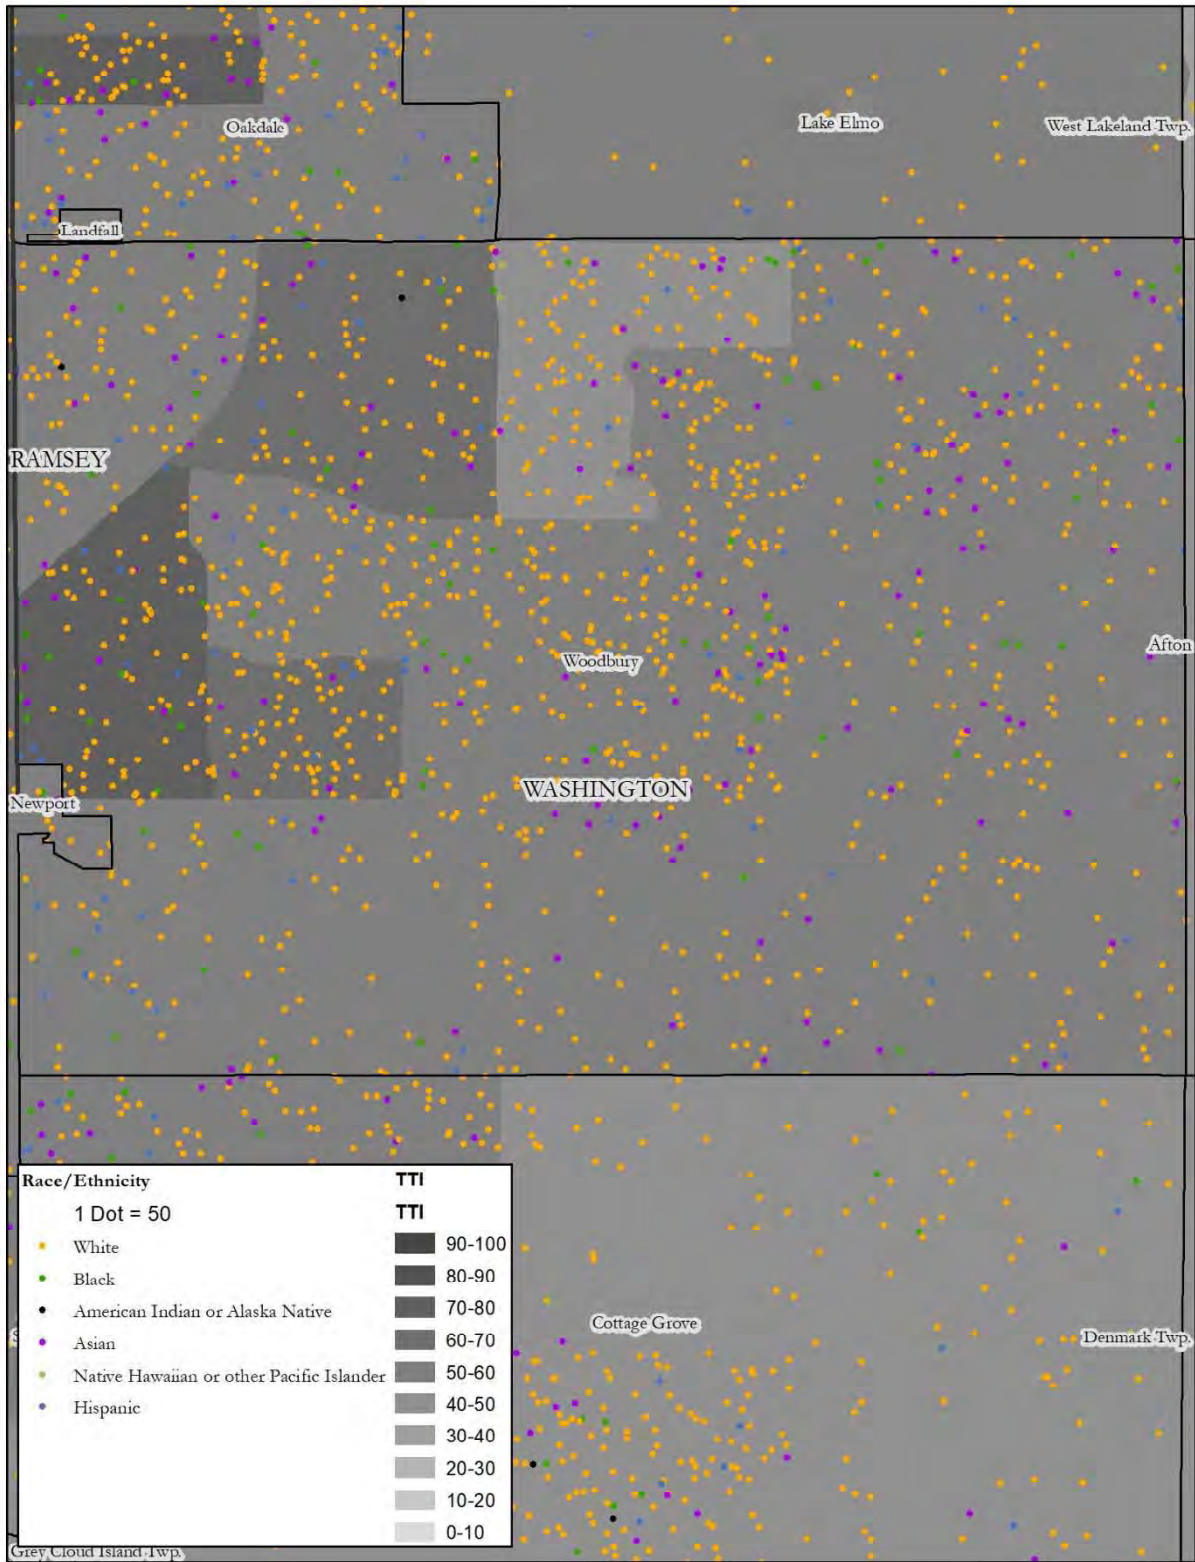

Map 39: Bloomington, Race, Transit Trips Index

Map 40: Bloomington, National Origin, Transit Trips Index

Map 41: Eden Prairie, Race, Transit Trips Index

Map 42: Eden Prairie, National Origin, Transit Trips Index

Map 51: St. Paul, Race, Transit Trips Index

Map 52: St. Paul, National Origin, Transit Trips Index

Map 53: Washington County, Race, Transit Trips Index

Map 54: Washington County, National Origin, Transit Trips Index

Map 55: Woodbury, Race, Transit Trips Index

Map 56: Woodbury, National Origin, Transit Trips Index

Map 57: Scott County, Race, Transit Trips Index

Map 58: Scott County, National Origin, Transit Trips Index

Map 59: Carver County, Race, Transit Trips Index

Map 60: Carver County, National Origin, Transit Trips Index