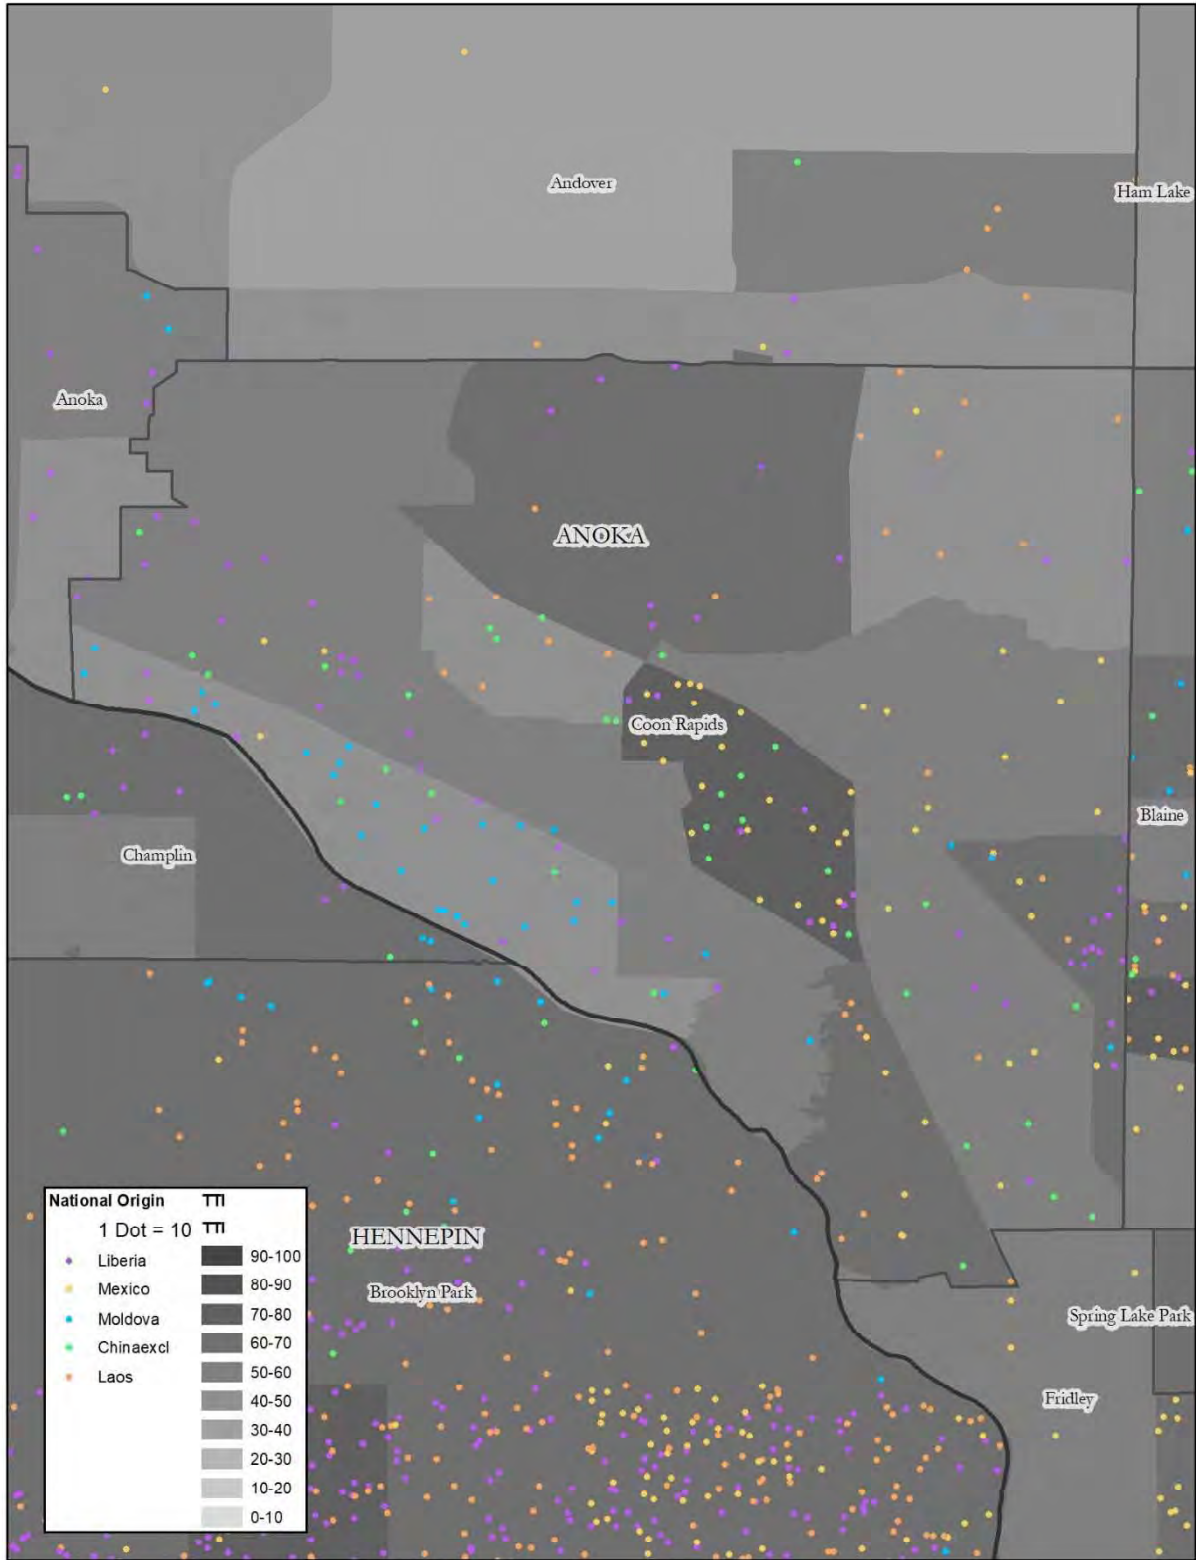

Map 35: Dakota County, Race, Jobs Proximity Index

Map 36: Dakota County, National Origin, Jobs Proximity Index

Map 37: Hennepin County, Race, Jobs Proximity Index

Map 38: Hennepin County, National Origin, Jobs Proximity Index

Map 39: Bloomington, Race, Jobs Proximity Index

Map 40: Bloomington, National Origin, Jobs Proximity Index

Map 41: Eden Prairie, Race, Jobs Proximity Index

Map 42: Eden Prairie, National Origin, Jobs Proximity Index

Map 31: Anoka County, Race, Transit Trips Index

Map 32: Anoka County, National Origin, Transit Trips Index

Map 33: Coon Rapids, Race, Transit Trips Index

Map 34: Coon Rapids, National Origin, Transit Trips Index

Map 35: Dakota County, Race, Transit Trips Index

Map 36: Dakota County, National Origin, Transit Trips Index

Map 37: Hennepin County, Race, Transit Trips Index

Map 38: Hennepin County, National Origin, Transit Trips Index