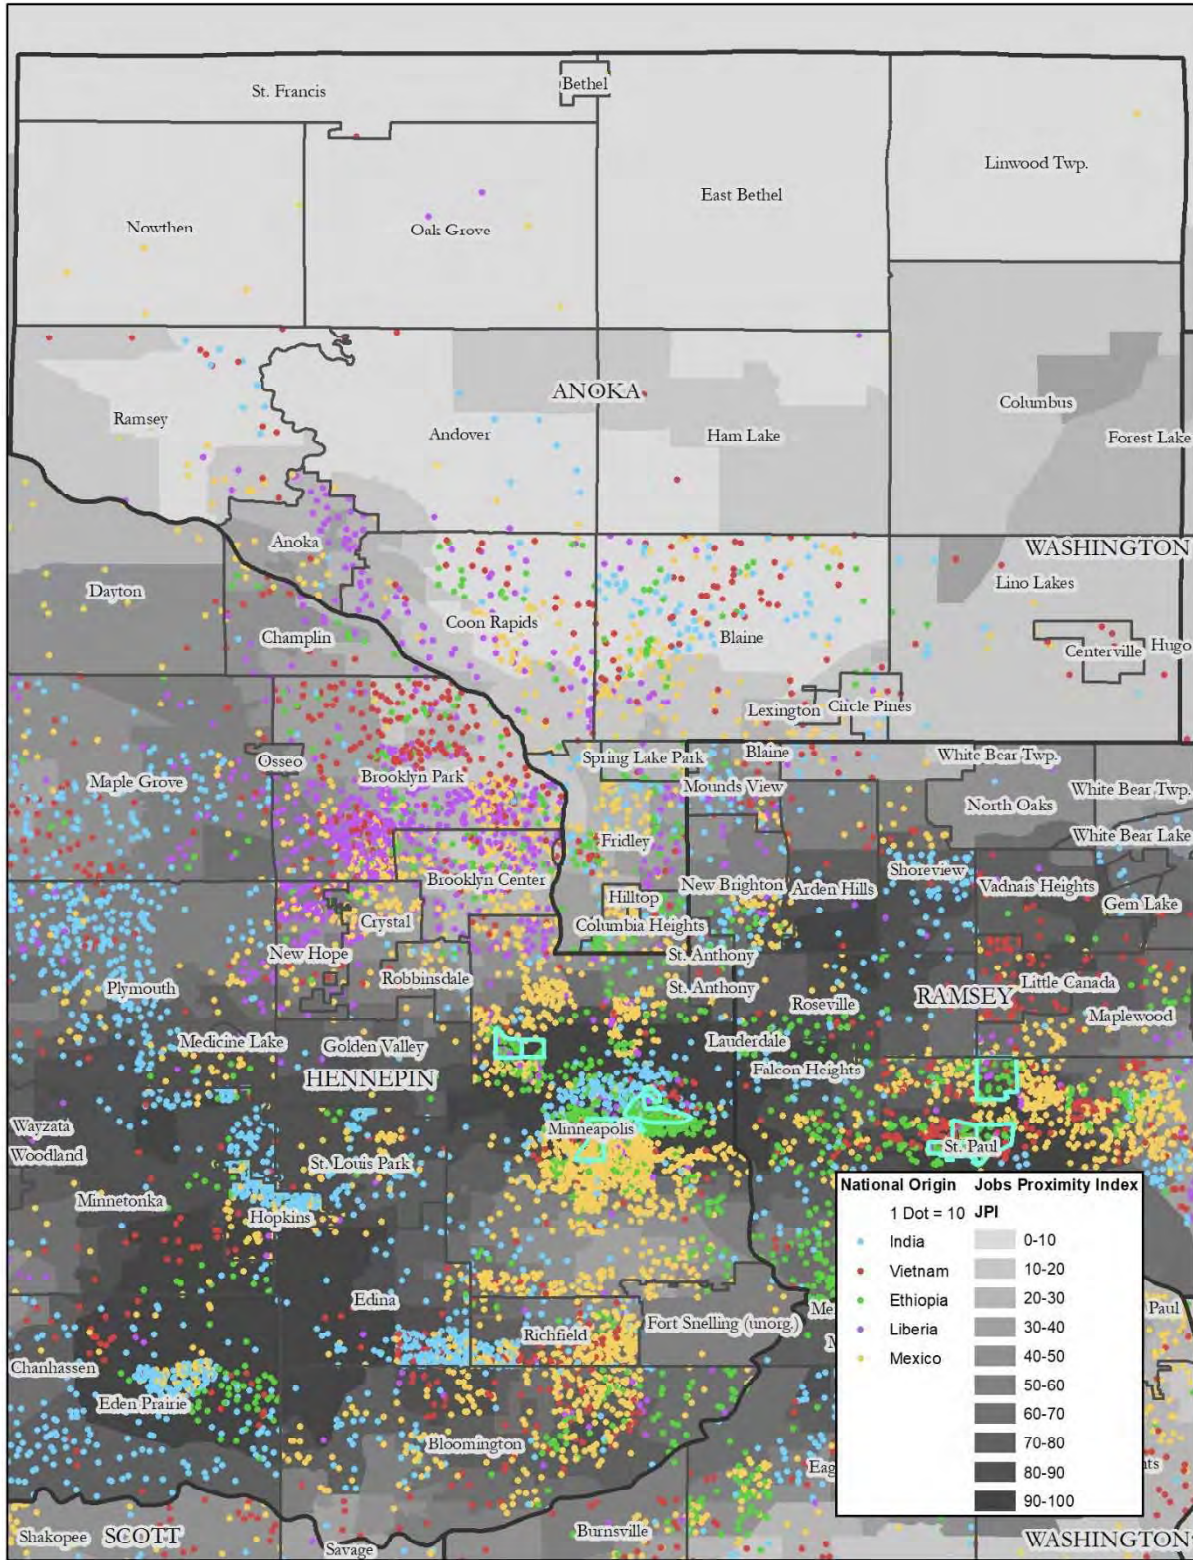

Map 31: Anoka County, Race, Jobs Proximity Index

Map 32: Anoka County, National Origin, Jobs Proximity Index

Map 33: Coon Rapids, Race, Jobs Proximity Index

Map 34: Coon Rapids, National Origin, Jobs Proximity Index

Map 35: Dakota County, Race, Jobs Proximity Index

Map 36: Dakota County, National Origin, Jobs Proximity Index

Map 37: Hennepin County, Race, Jobs Proximity Index

Map 38: Hennepin County, National Origin, Jobs Proximity Index

Map 31: Anoka County, Race, Transit Trips Index

Map 32: Anoka County, National Origin, Transit Trips Index

Map 33: Coon Rapids, Race, Transit Trips Index

Map 34: Coon Rapids, National Origin, Transit Trips Index

Map 59: Carver County, Race, Transit Trips Index

Map 60: Carver County, National Origin, Transit Trips Index