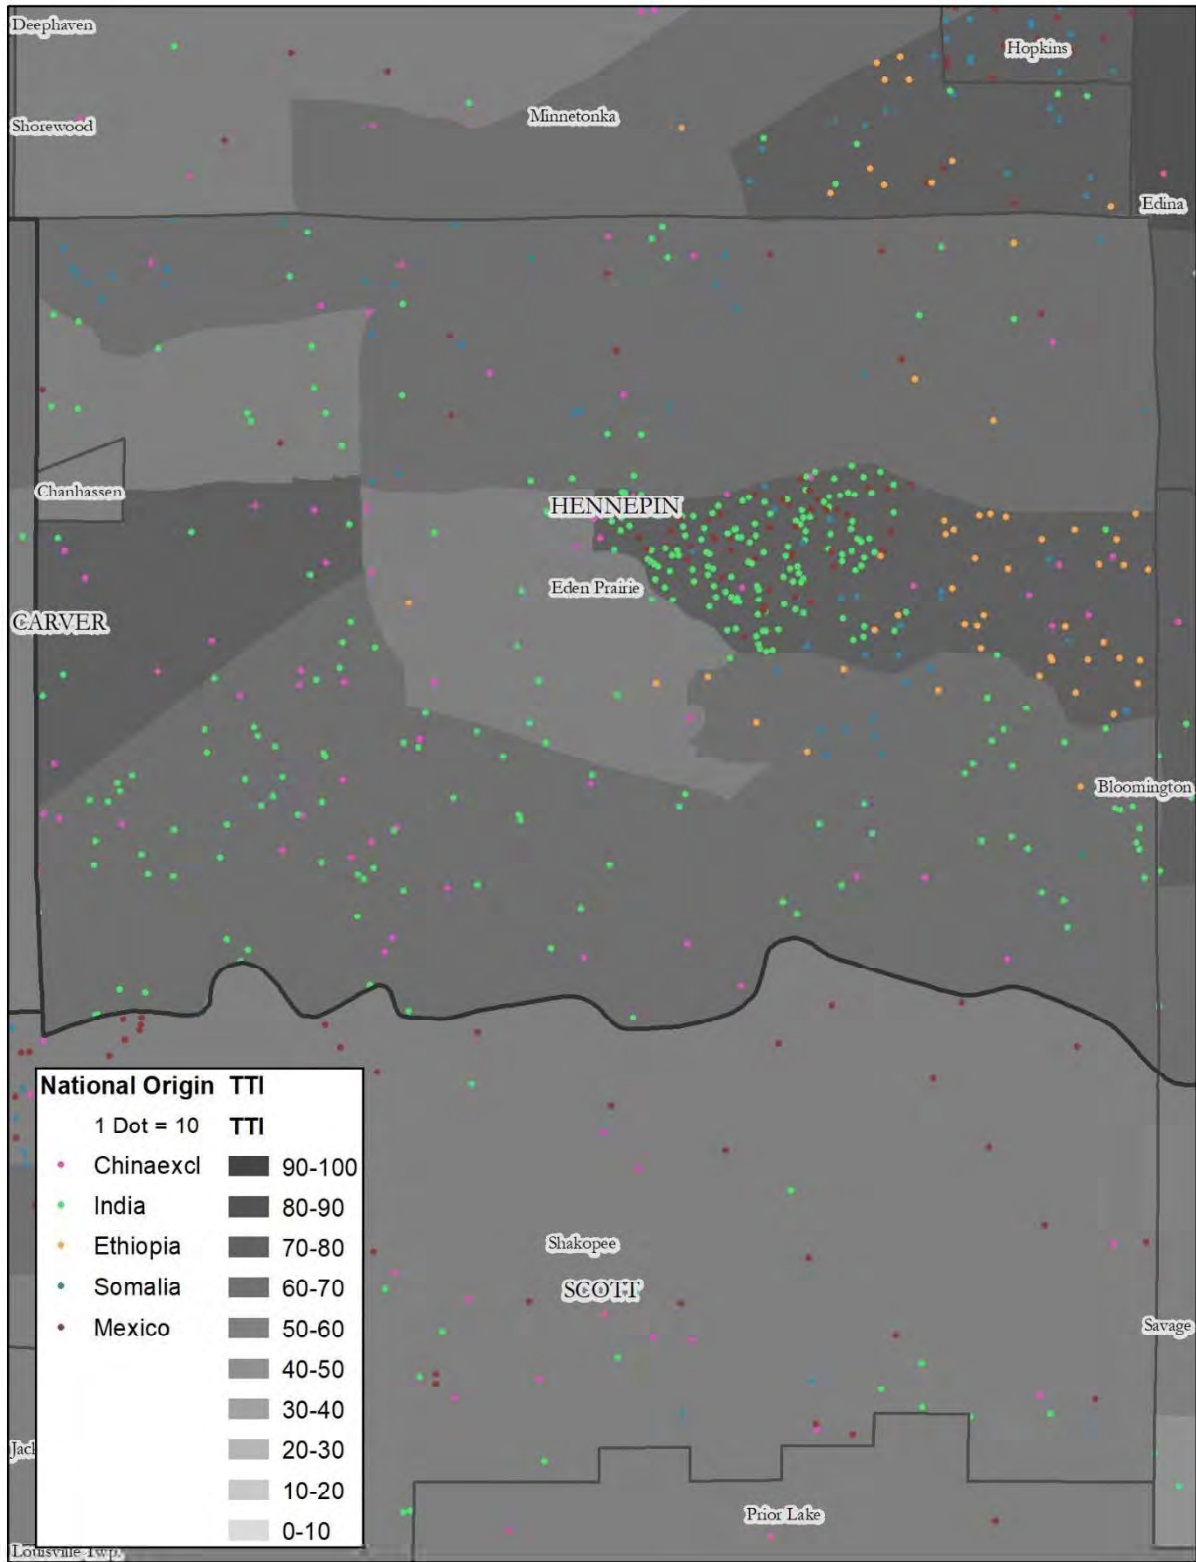

Map 35: Dakota County, Race, Jobs Proximity Index

Map 36: Dakota County, National Origin, Jobs Proximity Index

Map 37: Hennepin County, Race, Jobs Proximity Index

Map 38: Hennepin County, National Origin, Jobs Proximity Index

Map 35: Dakota County, Race, Transit Trips Index

Map 36: Dakota County, National Origin, Transit Trips Index

Map 37: Hennepin County, Race, Transit Trips Index

Map 38: Hennepin County, National Origin, Transit Trips Index

Map 39: Bloomington, Race, Transit Trips Index

Map 40: Bloomington, National Origin, Transit Trips Index

Map 41: Eden Prairie, Race, Transit Trips Index

Map 42: Eden Prairie, National Origin, Transit Trips Index

Map 59: Carver County, Race, Transit Trips Index

Map 60: Carver County, National Origin, Transit Trips Index