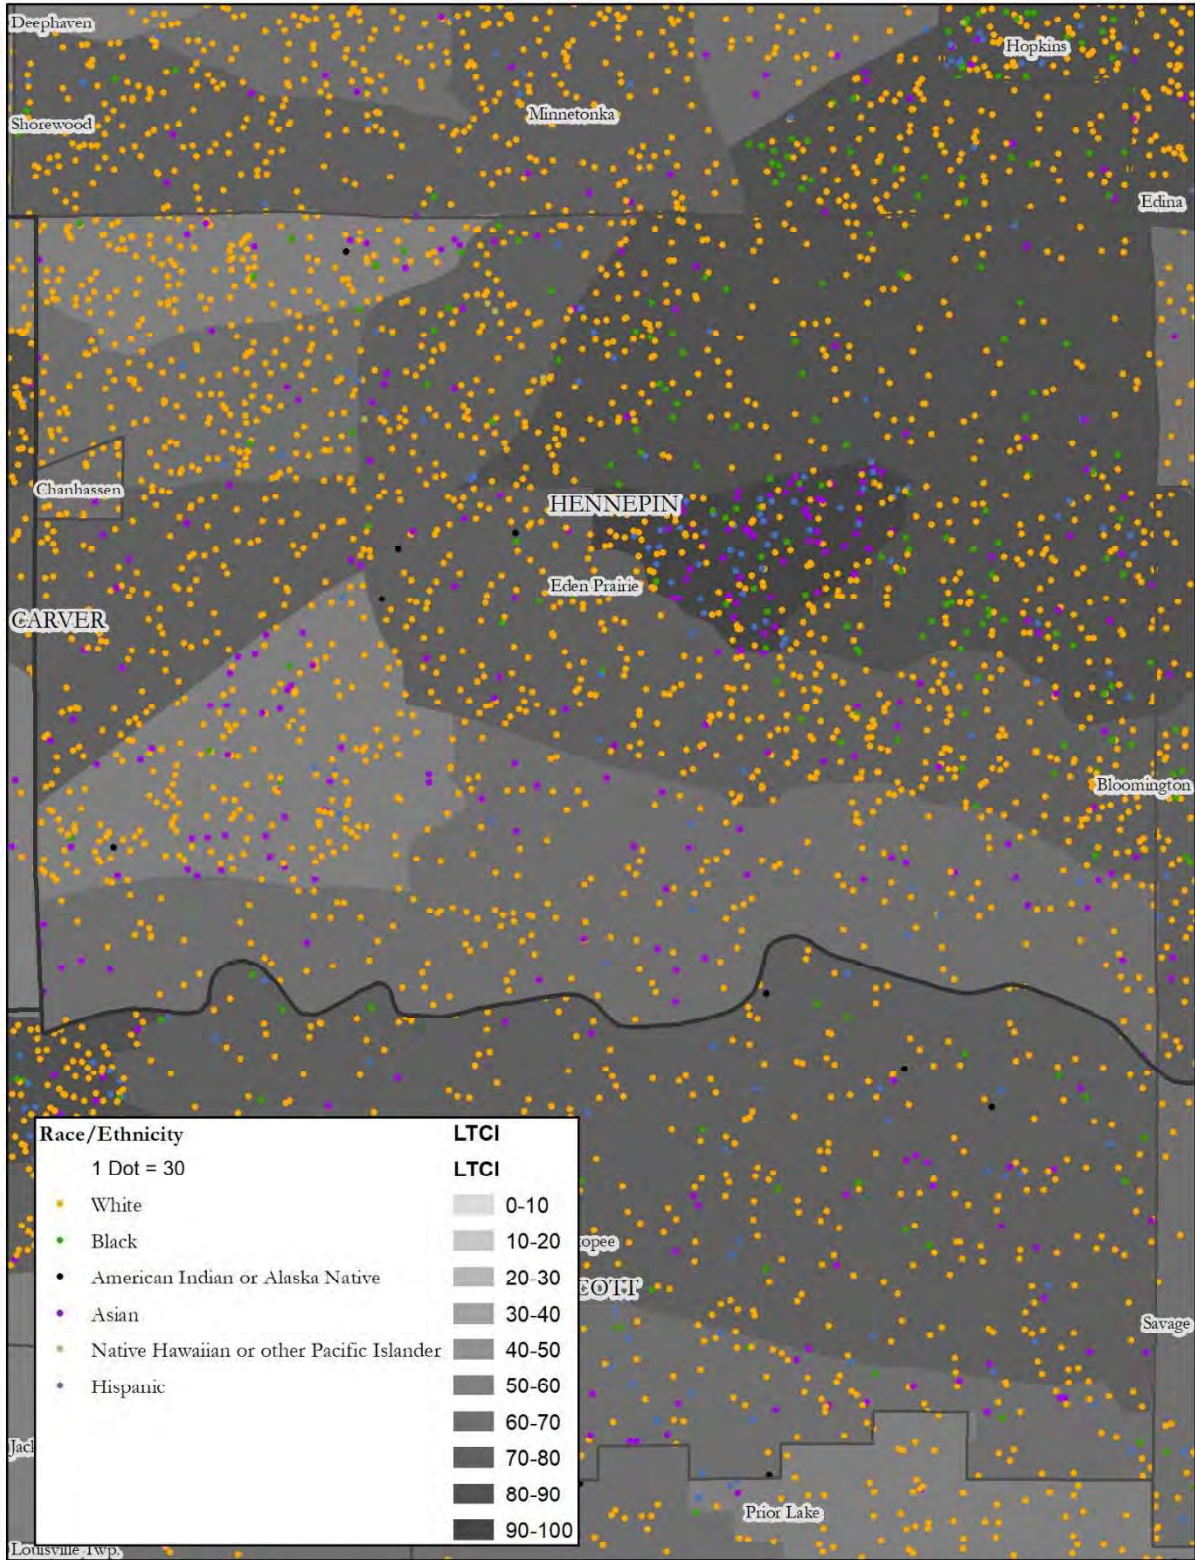

Map 2: Anoka County, National Origin, Low Transportation Cost Index

Map 3: Coon Rapids, Race, Low Transportation Cost Index

Map 4: Coon Rapids, National Origin, Low Transportation Cost Index

Map 5: Dakota County, Race, Low Transportation Cost Index

Map 6: Dakota County, National Origin, Low Transportation Cost Index

Map 7: Hennepin County, Race, Low Transportation Cost Index

Map 9: Bloomington, Race, Low Transportation Cost Index

Map 10: Bloomington, National Origin, Low Transportation Cost Index

Map 11: Eden Prairie, Race, Low Transportation Cost Index

Map 12: Eden Prairie, National Origin, Low Transportation Cost Index

Map 13: Minneapolis, Race, Low Transportation Cost Index

Map 14: Minneapolis, National Origin, Low Transportation Cost Index

Map 59: Carver County, Race, Transit Trips Index

Map 60: Carver County, National Origin, Transit Trips Index