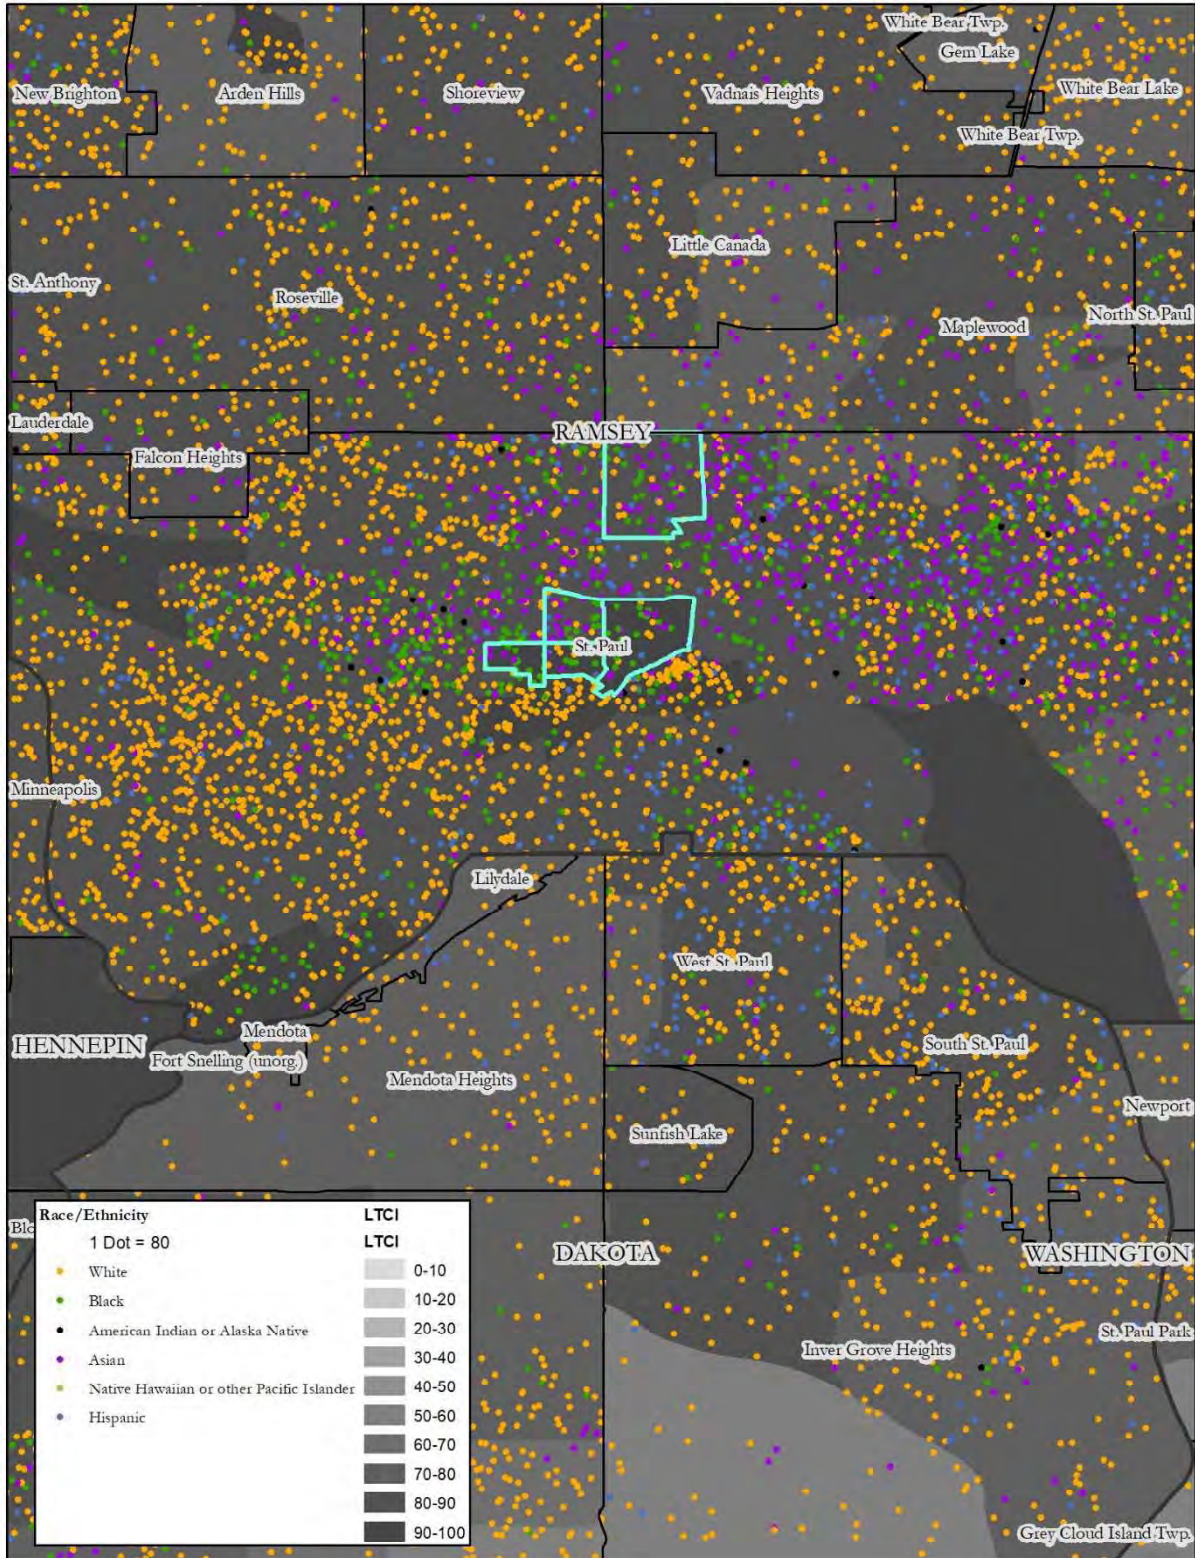

Map 21: St. Paul, Race, Low Transportation Cost Index