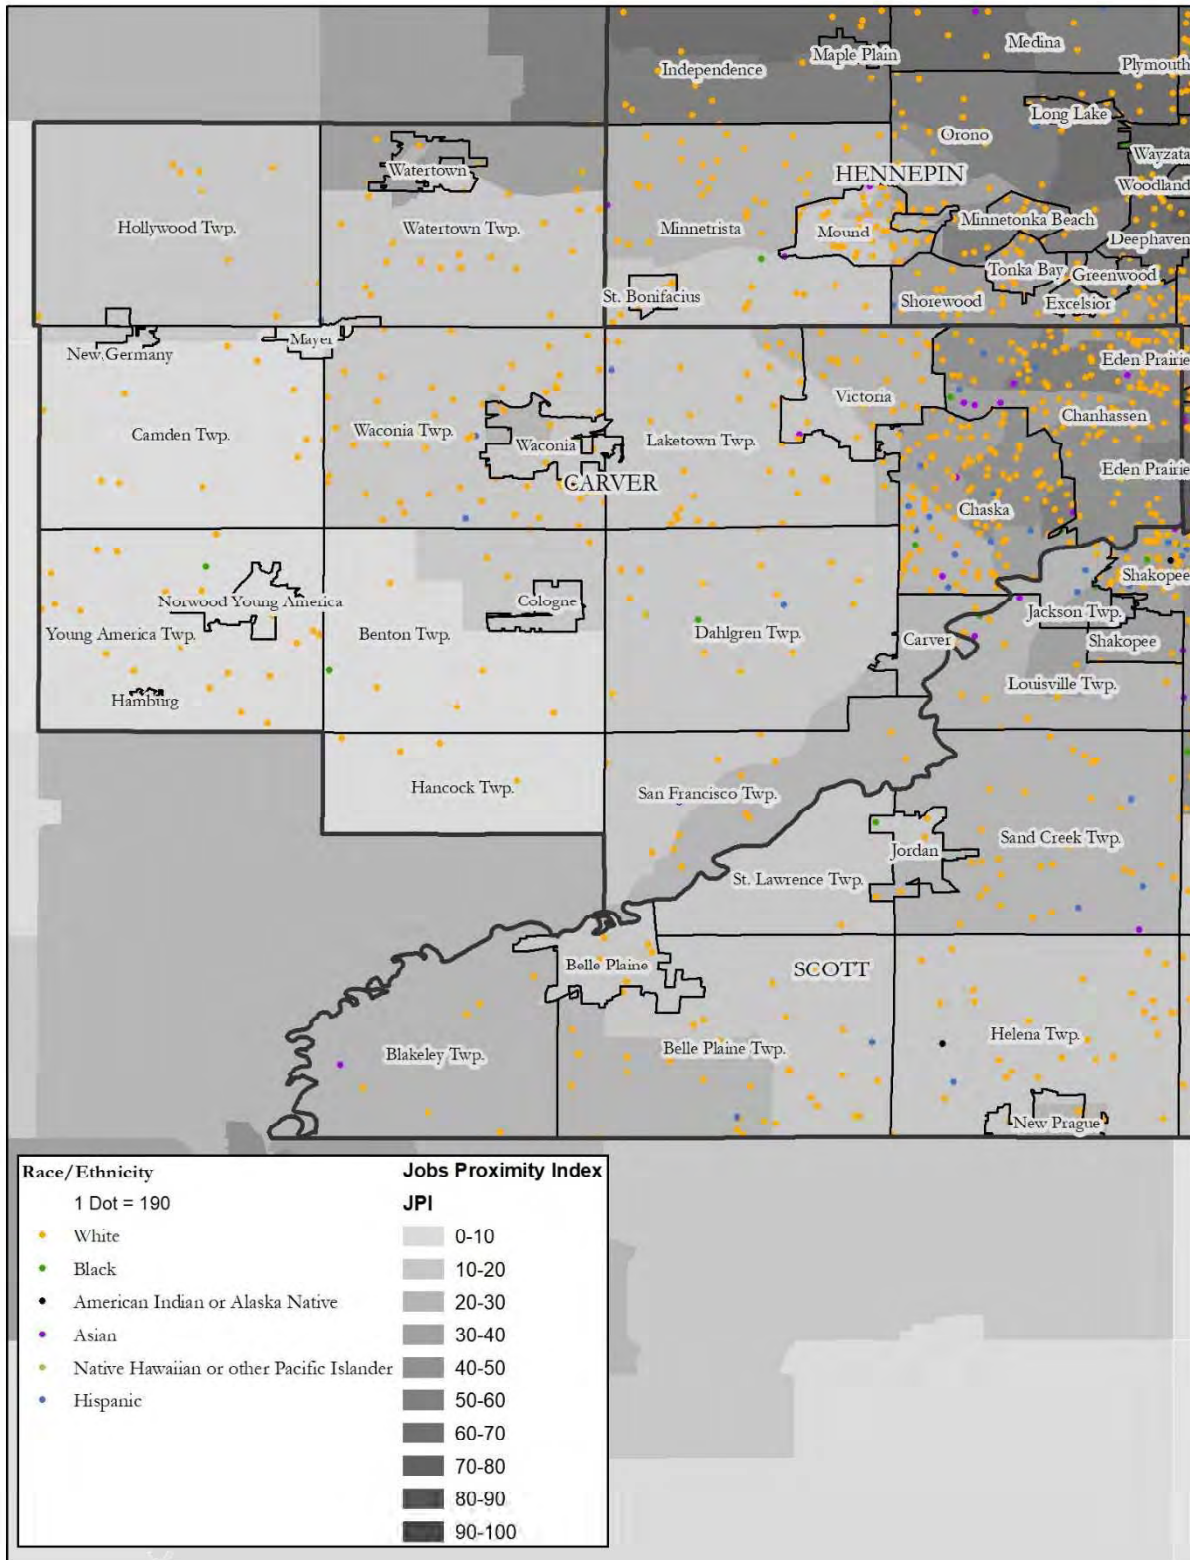

Map 59: Carver County, Race, Jobs Proximity Index