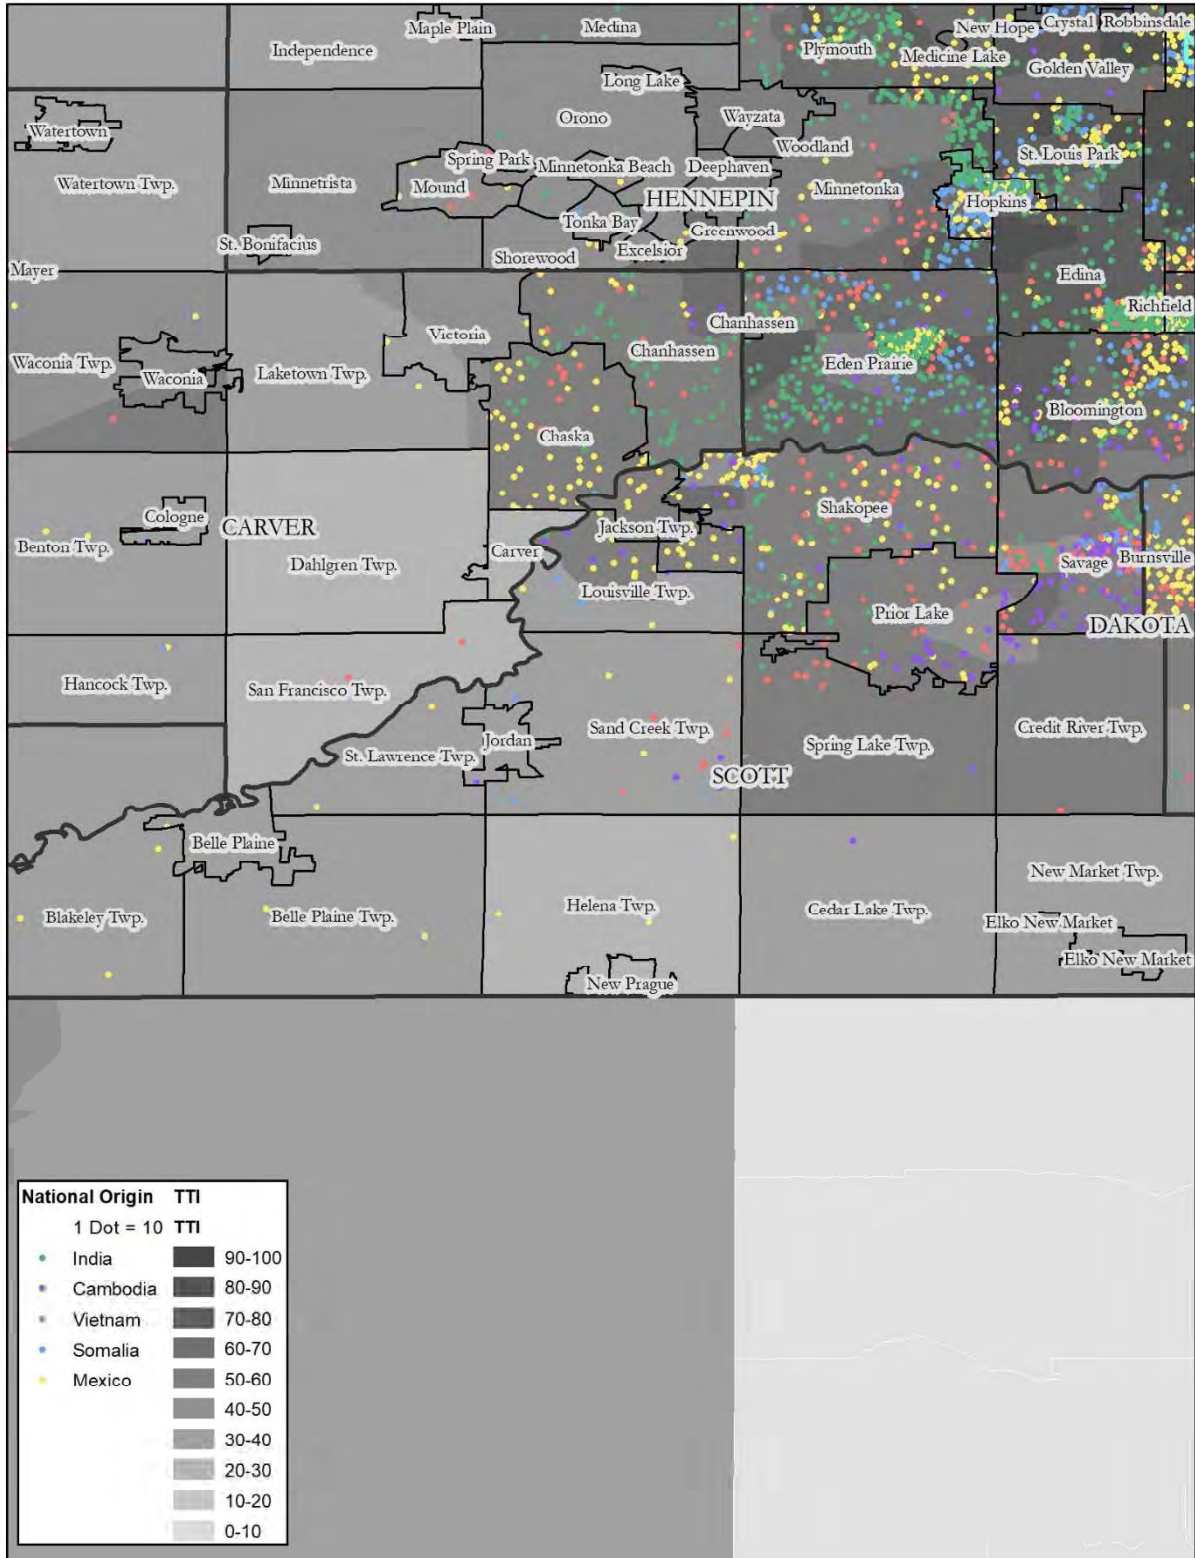

Map 2: Anoka County, National Origin, Low Transportation Cost Index

Map 3: Coon Rapids, Race, Low Transportation Cost Index

Map 4: Coon Rapids, National Origin, Low Transportation Cost Index

Map 5: Dakota County, Race, Low Transportation Cost Index

Map 35: Dakota County, Race, Transit Trips Index

Map 36: Dakota County, National Origin, Transit Trips Index

Map 37: Hennepin County, Race, Transit Trips Index

Map 38: Hennepin County, National Origin, Transit Trips Index

Map 55: Woodbury, Race, Transit Trips Index

Map 56: Woodbury, National Origin, Transit Trips Index

Map 57: Scott County, Race, Transit Trips Index

Map 58: Scott County, National Origin, Transit Trips Index

Map 59: Carver County, Race, Transit Trips Index

Map 60: Carver County, National Origin, Transit Trips Index