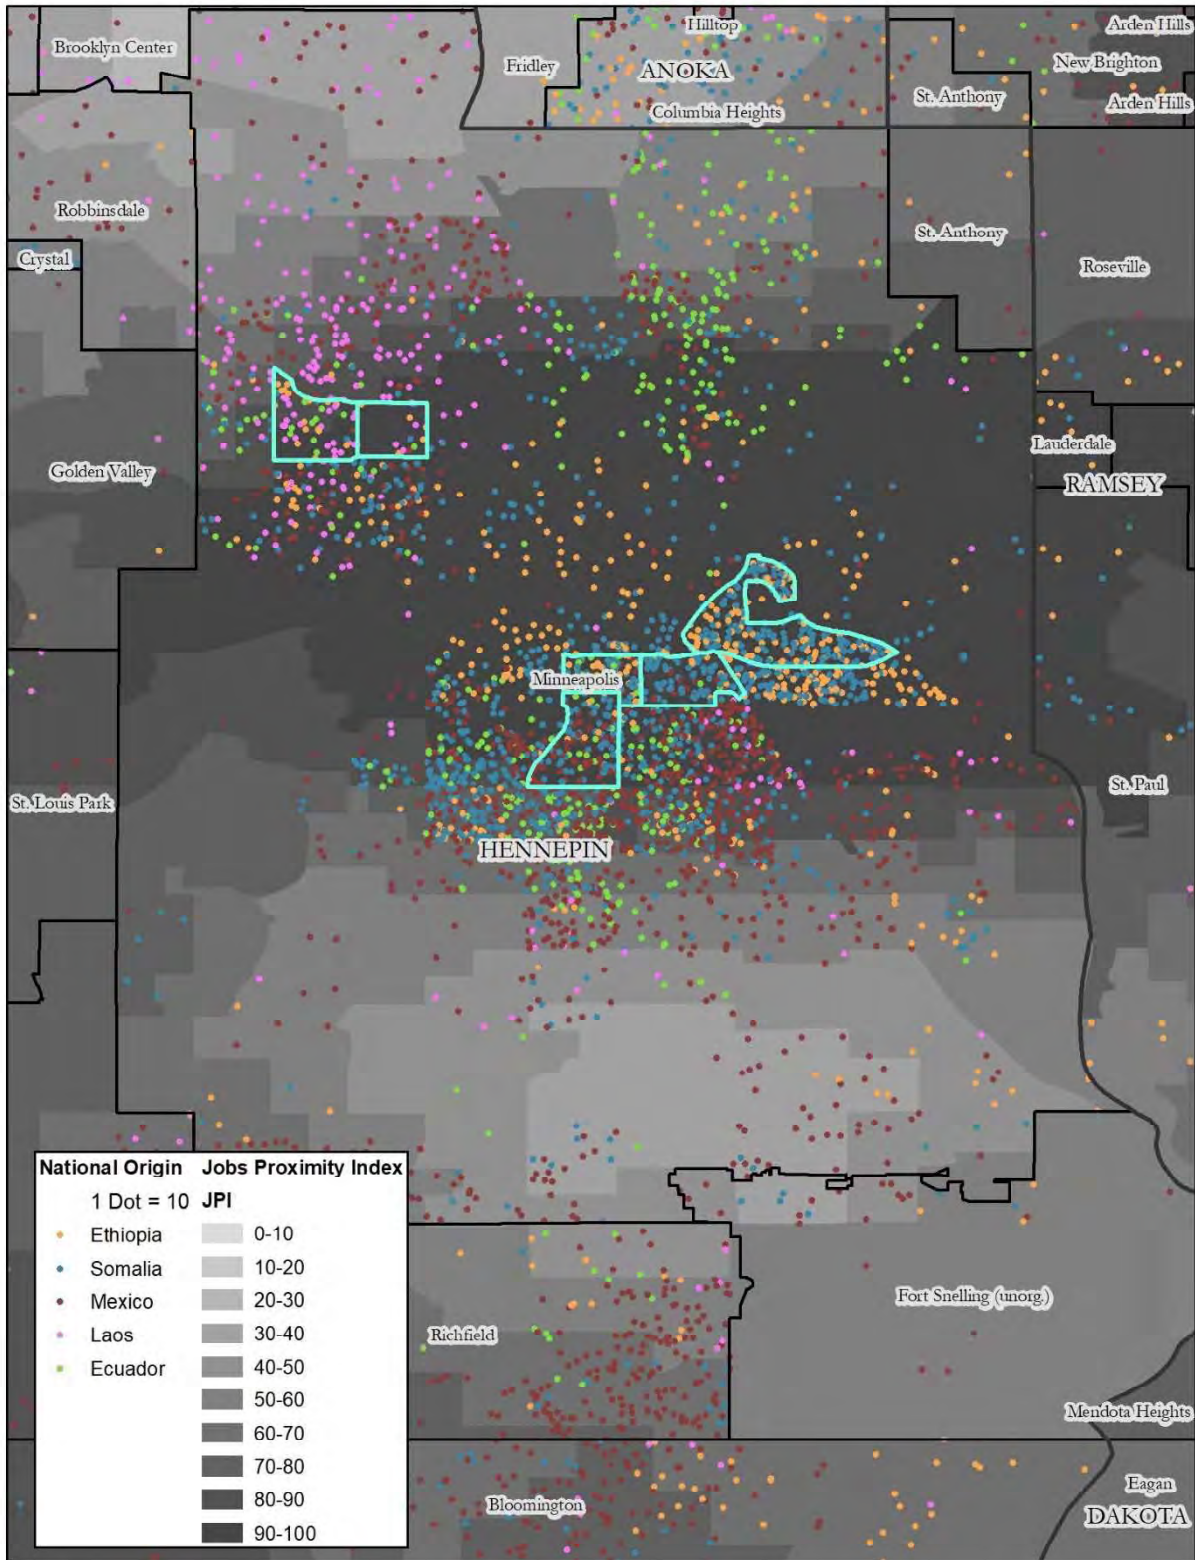

Map 35: Dakota County, Race, Jobs Proximity Index

Map 36: Dakota County, National Origin, Jobs Proximity Index

Map 37: Hennepin County, Race, Jobs Proximity Index

Map 38: Hennepin County, National Origin, Jobs Proximity Index

Map 39: Bloomington, Race, Jobs Proximity Index

Map 40: Bloomington, National Origin, Jobs Proximity Index

Map 41: Eden Prairie, Race, Jobs Proximity Index

Map 42: Eden Prairie, National Origin, Jobs Proximity Index

Map 43: Minneapolis, Race, Jobs Proximity Index

Map 44: Minneapolis, National Origin, Jobs Proximity Index

Map 45: Minnetonka, Race, Jobs Proximity Index

Map 46: Minnetonka, National Origin, Jobs Proximity Index

Map 59: Carver County, Race, Transit Trips Index

Map 60: Carver County, National Origin, Transit Trips Index