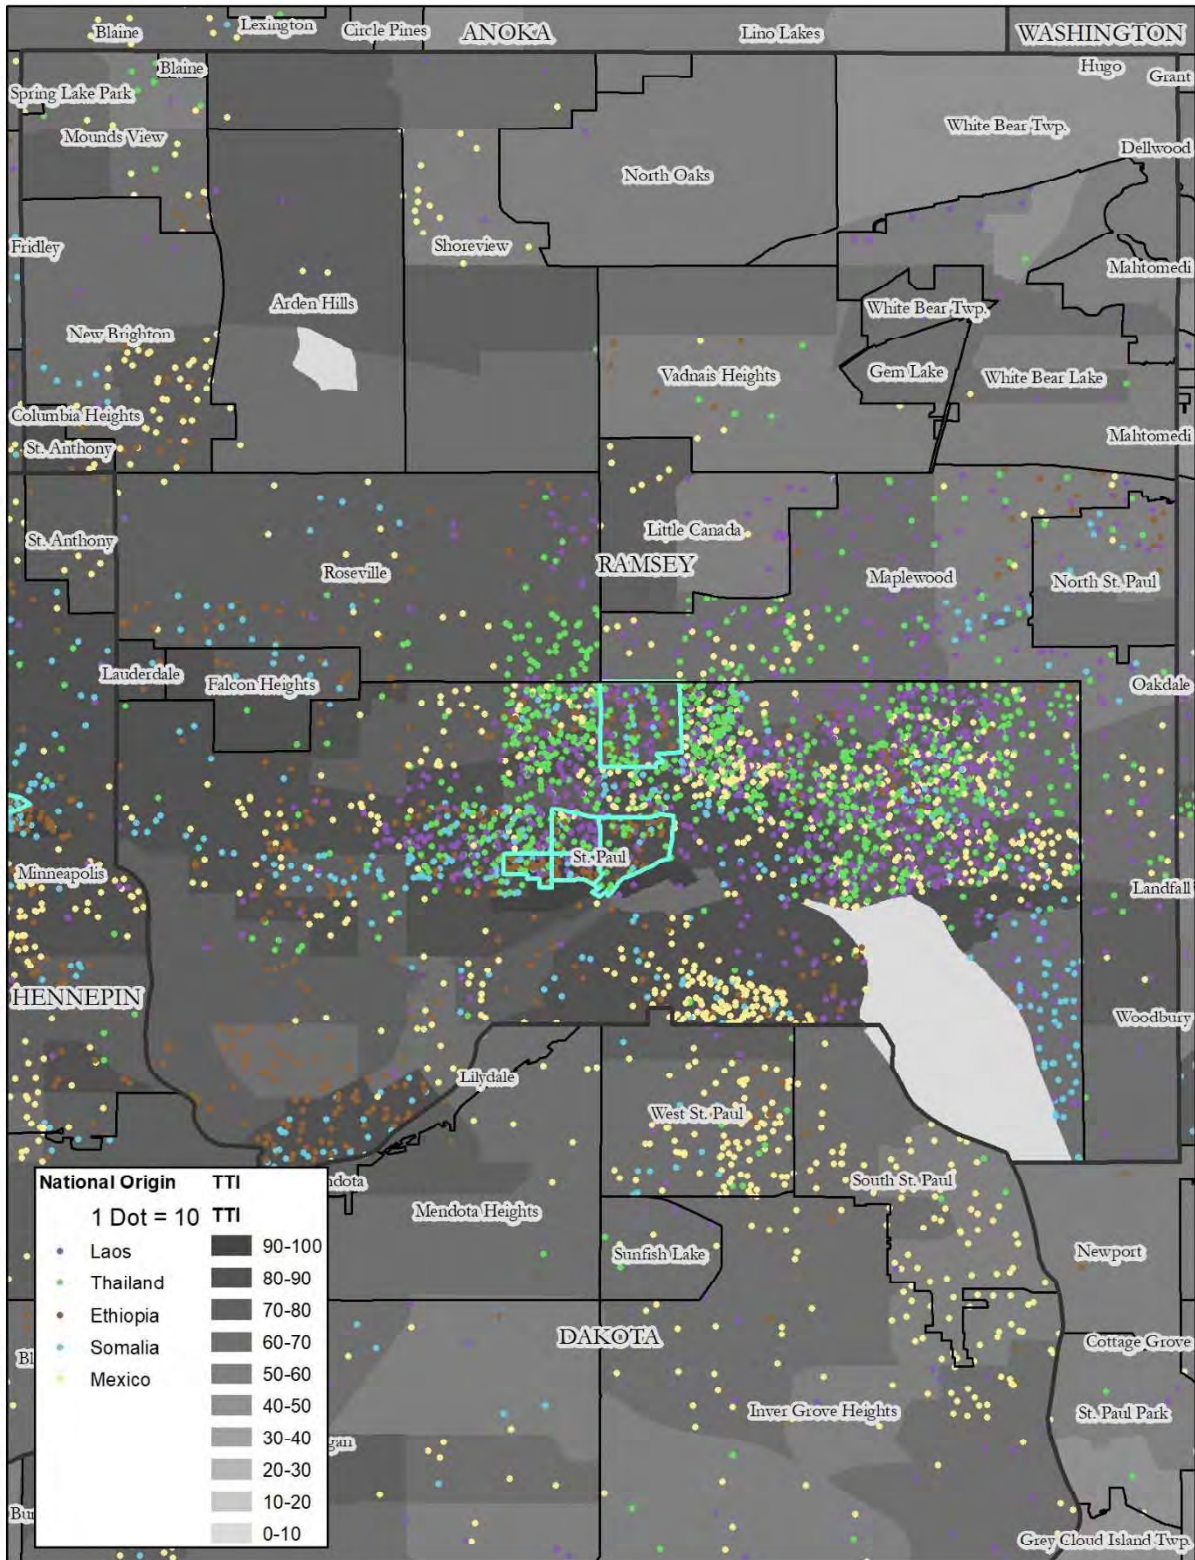

Map 2: Anoka County, National Origin, Low Transportation Cost Index

Map 3: Coon Rapids, Race, Low Transportation Cost Index

Map 4: Coon Rapids, National Origin, Low Transportation Cost Index

Map 5: Dakota County, Race, Low Transportation Cost Index

Map 43: Minneapolis, Race, Transit Trips Index

Map 44: Minneapolis, National Origin, Transit Trips Index

Map 45: Minnetonka, Race, Transit Trips Index

Map 46: Minnetonka, National Origin, Transit Trips Index

Map 47: Plymouth, Race, Transit Trips Index

Map 48: Plymouth, National Origin, Transit Trips Index

Map 49: Ramsey County, Race, Transit Trips Index

Map 50: Ramsey County, National Origin, Transit Trips Index

Map 59: Carver County, Race, Transit Trips Index

Map 60: Carver County, National Origin, Transit Trips Index