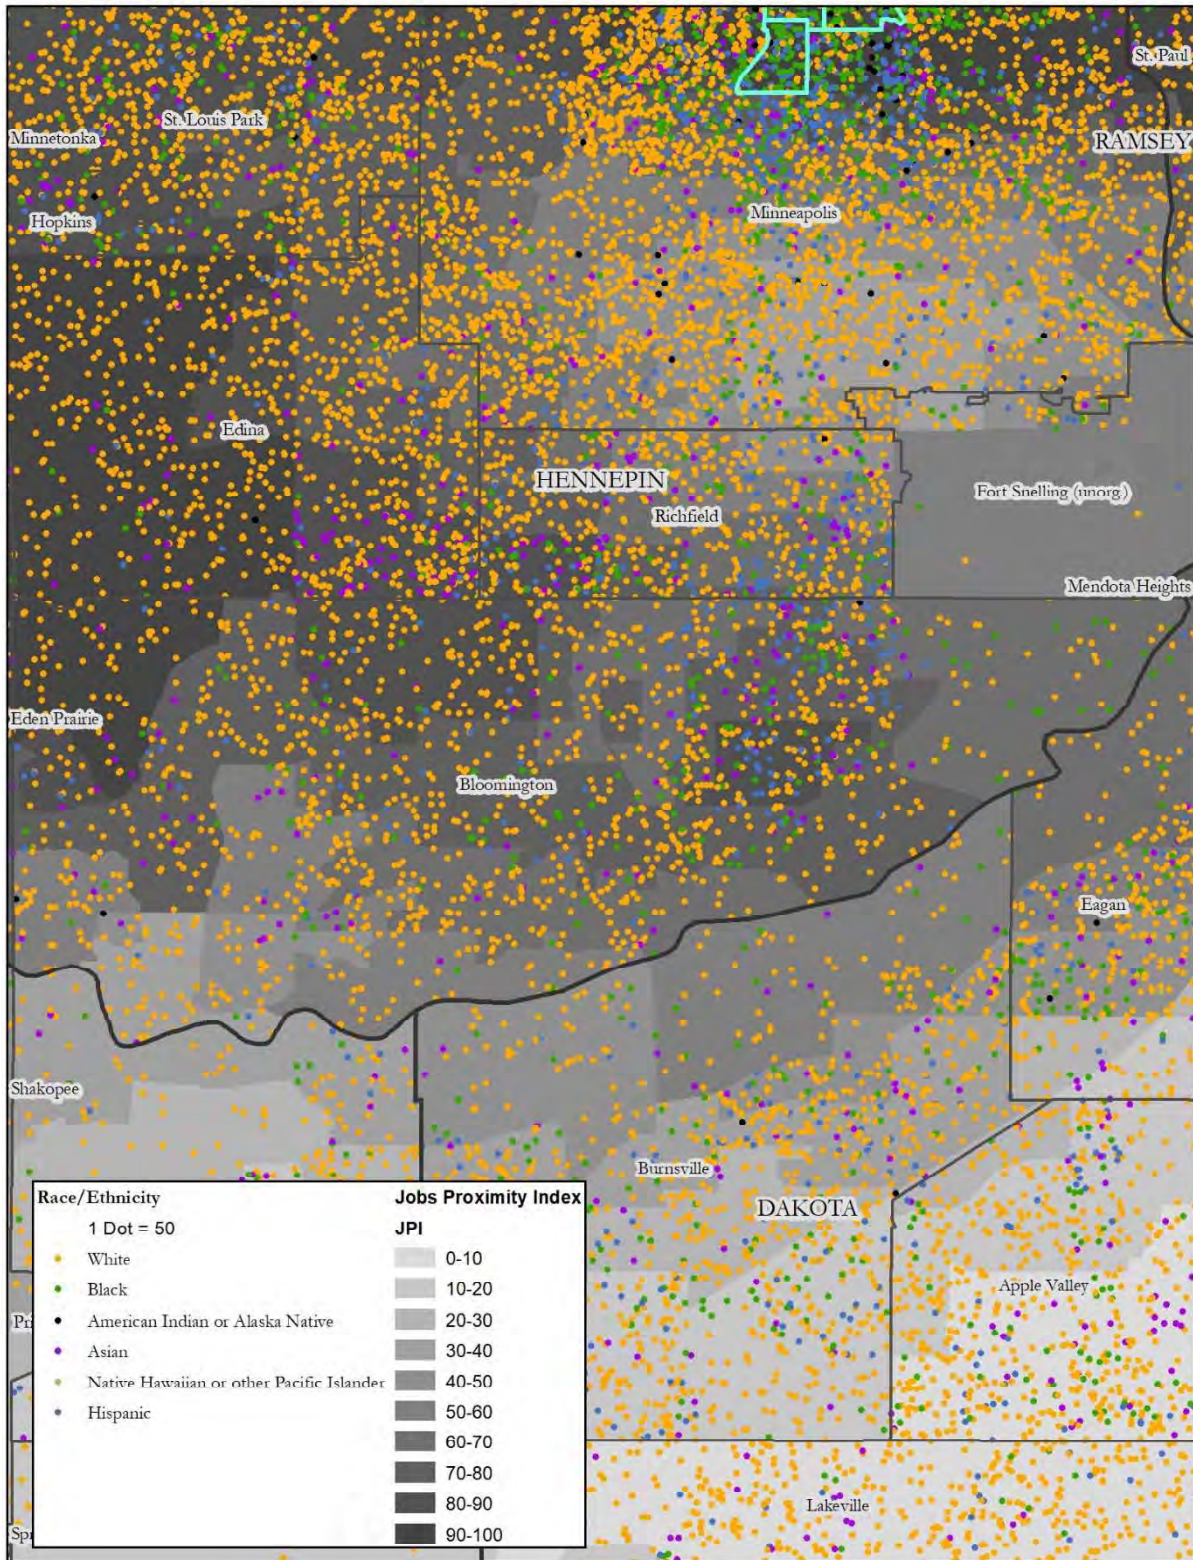

Map 35: Dakota County, Race, Jobs Proximity Index

Map 36: Dakota County, National Origin, Jobs Proximity Index

Map 37: Hennepin County, Race, Jobs Proximity Index

Map 38: Hennepin County, National Origin, Jobs Proximity Index

Map 39: Bloomington, Race, Jobs Proximity Index

Map 40: Bloomington, National Origin, Jobs Proximity Index

Map 41: Eden Prairie, Race, Jobs Proximity Index

Map 42: Eden Prairie, National Origin, Jobs Proximity Index

Map 2: Anoka County, National Origin, Low Transportation Cost Index

Map 3: Coon Rapids, Race, Low Transportation Cost Index

Map 4: Coon Rapids, National Origin, Low Transportation Cost Index

Map 5: Dakota County, Race, Low Transportation Cost Index

Map 59: Carver County, Race, Transit Trips Index

Map 60: Carver County, National Origin, Transit Trips Index