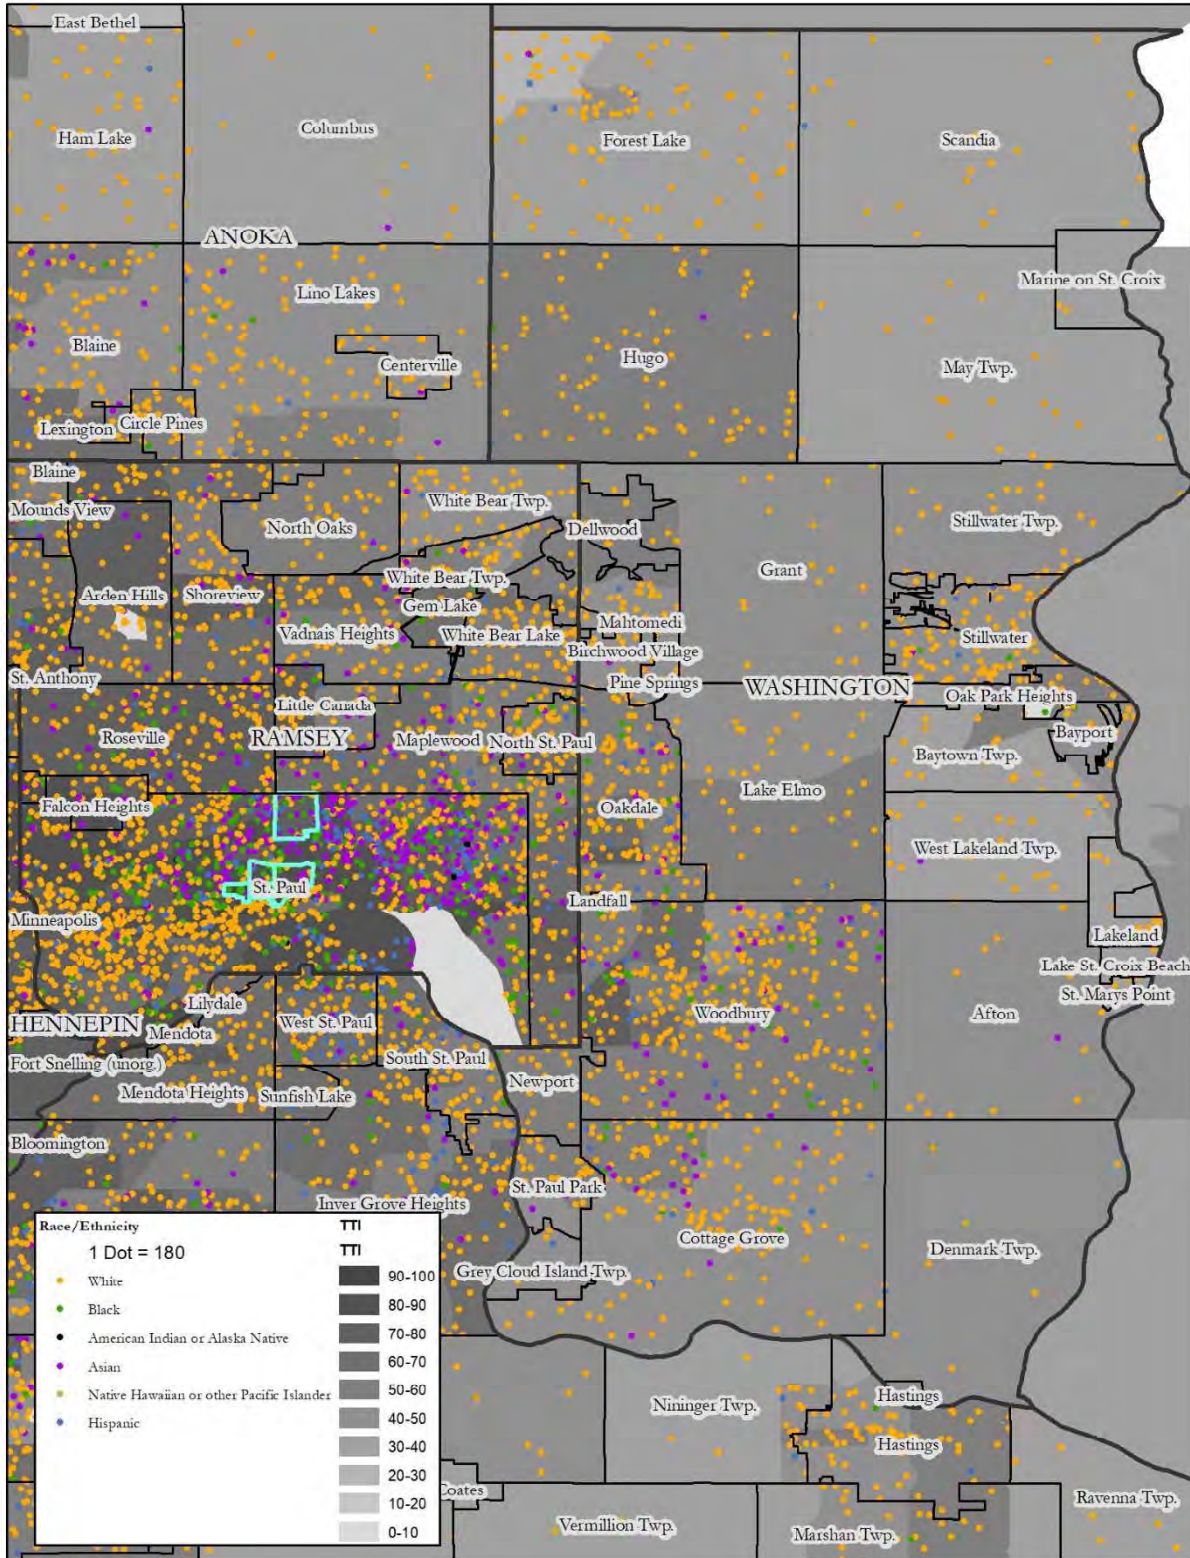

Map 53: Washington County, Race, Transit Trips Index