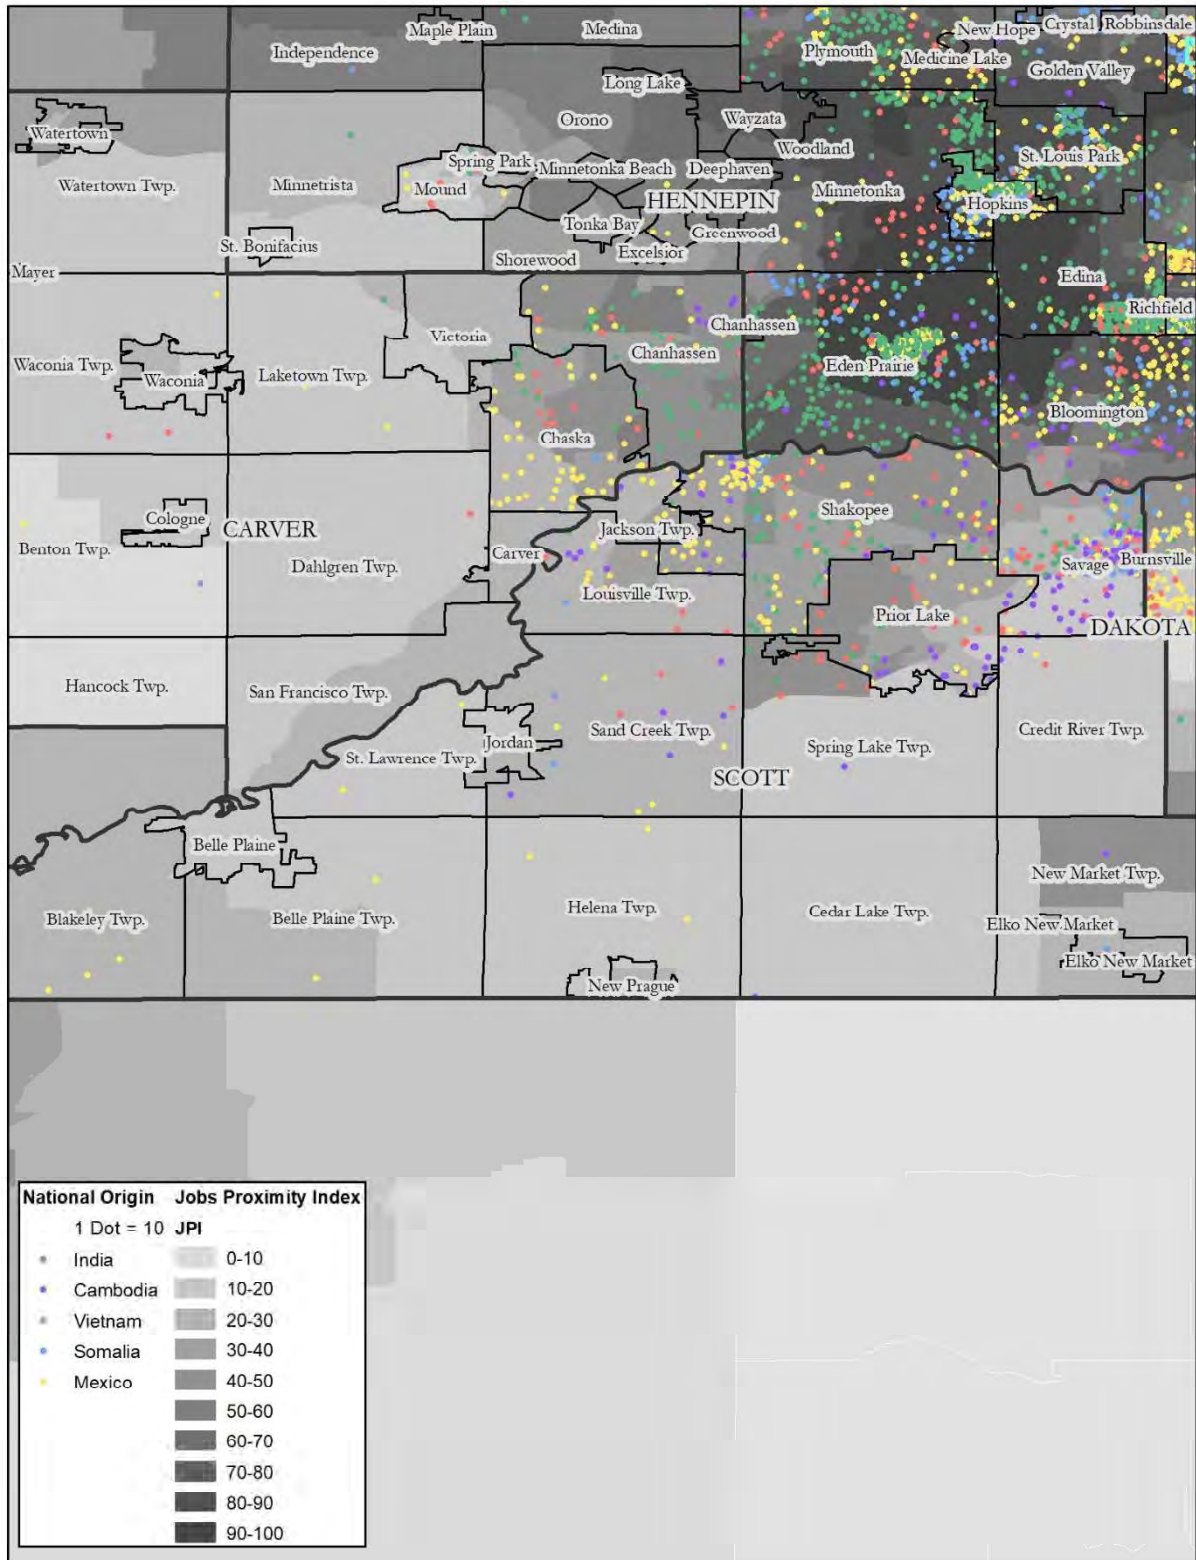

Map 55: Woodbury, Race, Jobs Proximity Index

Map 56: Woodbury, National Origin, Jobs Proximity Index

Map 57: Scott County, Race, Jobs Proximity Index

Map 58: Scott County, National Origin, Jobs Proximity Index

Map 2: Anoka County, National Origin, Low Transportation Cost Index

Map 3: Coon Rapids, Race, Low Transportation Cost Index

Map 4: Coon Rapids, National Origin, Low Transportation Cost Index

Map 5: Dakota County, Race, Low Transportation Cost Index

Map 55: Woodbury, Race, Transit Trips Index

Map 56: Woodbury, National Origin, Transit Trips Index

Map 57: Scott County, Race, Transit Trips Index

Map 58: Scott County, National Origin, Transit Trips Index

Map 59: Carver County, Race, Transit Trips Index

Map 60: Carver County, National Origin, Transit Trips Index