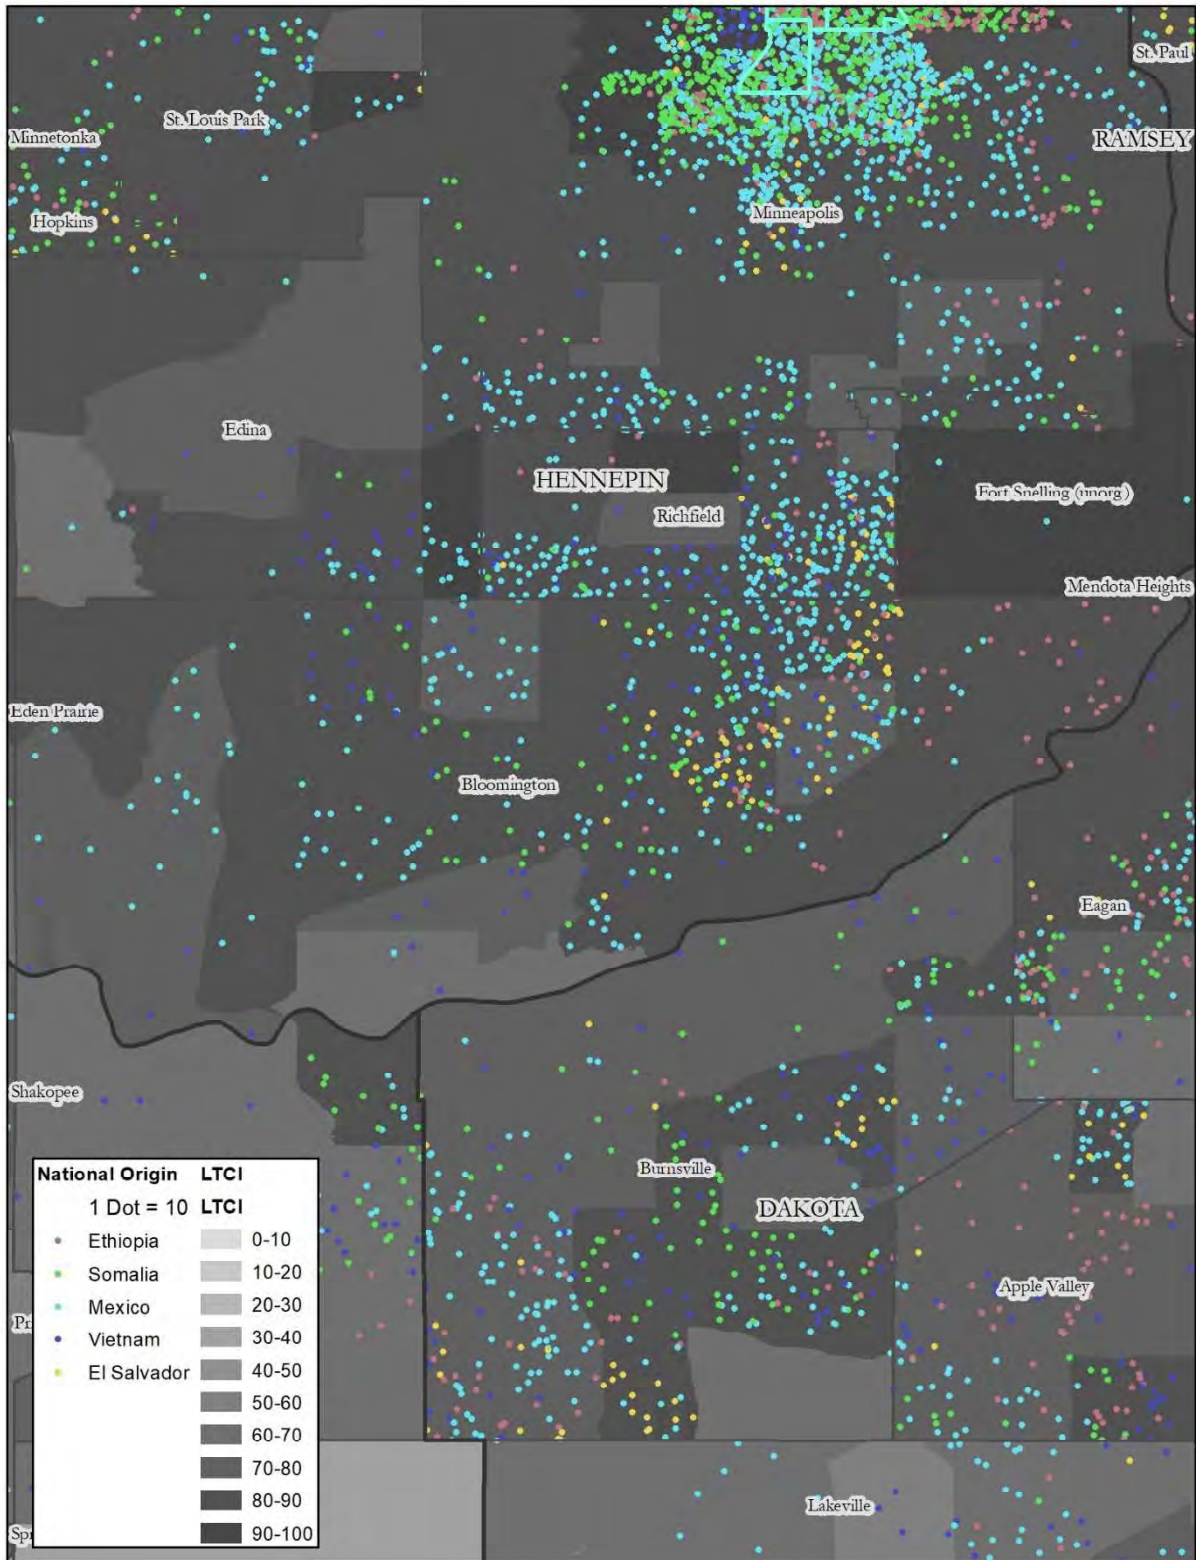

Map 2: Anoka County, National Origin, Low Transportation Cost Index

Map 3: Coon Rapids, Race, Low Transportation Cost Index

Map 4: Coon Rapids, National Origin, Low Transportation Cost Index

Map 5: Dakota County, Race, Low Transportation Cost Index

Map 6: Dakota County, National Origin, Low Transportation Cost Index

Map 7: Hennepin County, Race, Low Transportation Cost Index

Map 9: Bloomington, Race, Low Transportation Cost Index

Map 10: Bloomington, National Origin, Low Transportation Cost Index

Map 55: Woodbury, Race, Transit Trips Index

Map 56: Woodbury, National Origin, Transit Trips Index

Map 57: Scott County, Race, Transit Trips Index

Map 58: Scott County, National Origin, Transit Trips Index

Map 59: Carver County, Race, Transit Trips Index

Map 60: Carver County, National Origin, Transit Trips Index