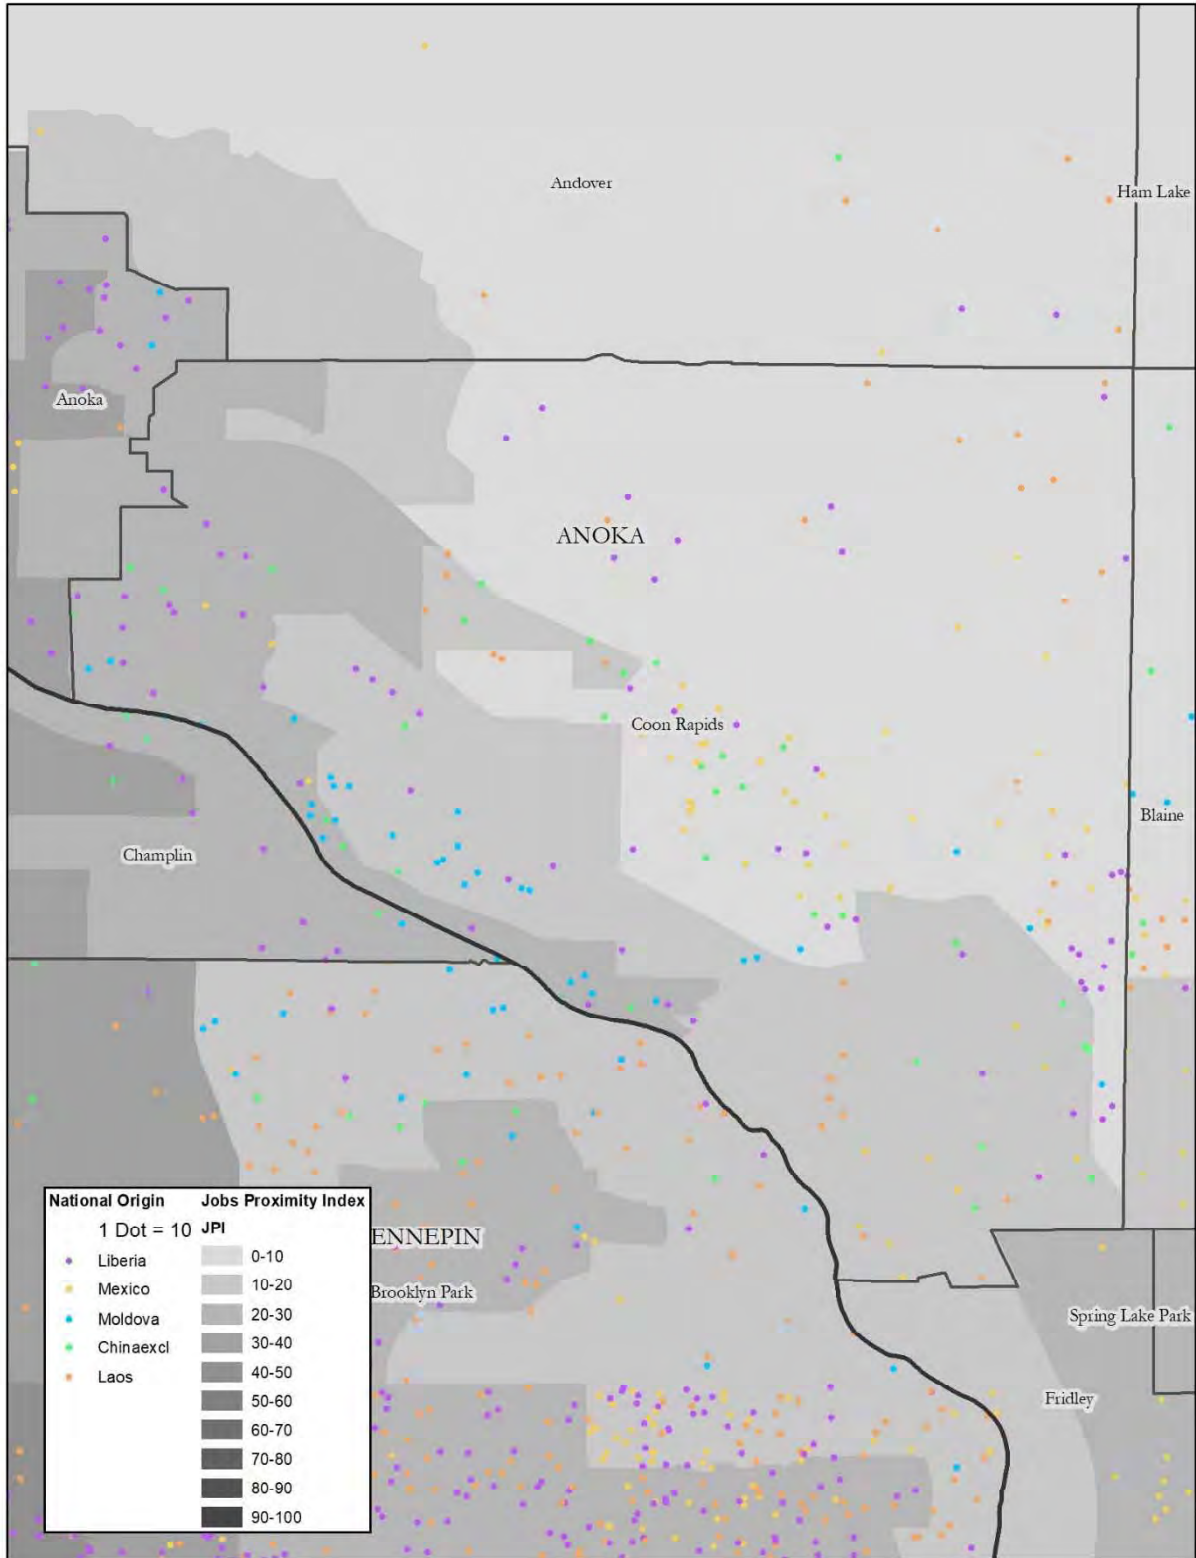

Map 31: Anoka County, Race, Jobs Proximity Index

Map 32: Anoka County, National Origin, Jobs Proximity Index

Map 33: Coon Rapids, Race, Jobs Proximity Index

Map 34: Coon Rapids, National Origin, Jobs Proximity Index

Map 35: Dakota County, Race, Jobs Proximity Index

Map 36: Dakota County, National Origin, Jobs Proximity Index

Map 37: Hennepin County, Race, Jobs Proximity Index

Map 38: Hennepin County, National Origin, Jobs Proximity Index

Map 39: Bloomington, Race, Jobs Proximity Index

Map 40: Bloomington, National Origin, Jobs Proximity Index

Map 41: Eden Prairie, Race, Jobs Proximity Index

Map 42: Eden Prairie, National Origin, Jobs Proximity Index

Map 59: Carver County, Race, Transit Trips Index

Map 60: Carver County, National Origin, Transit Trips Index