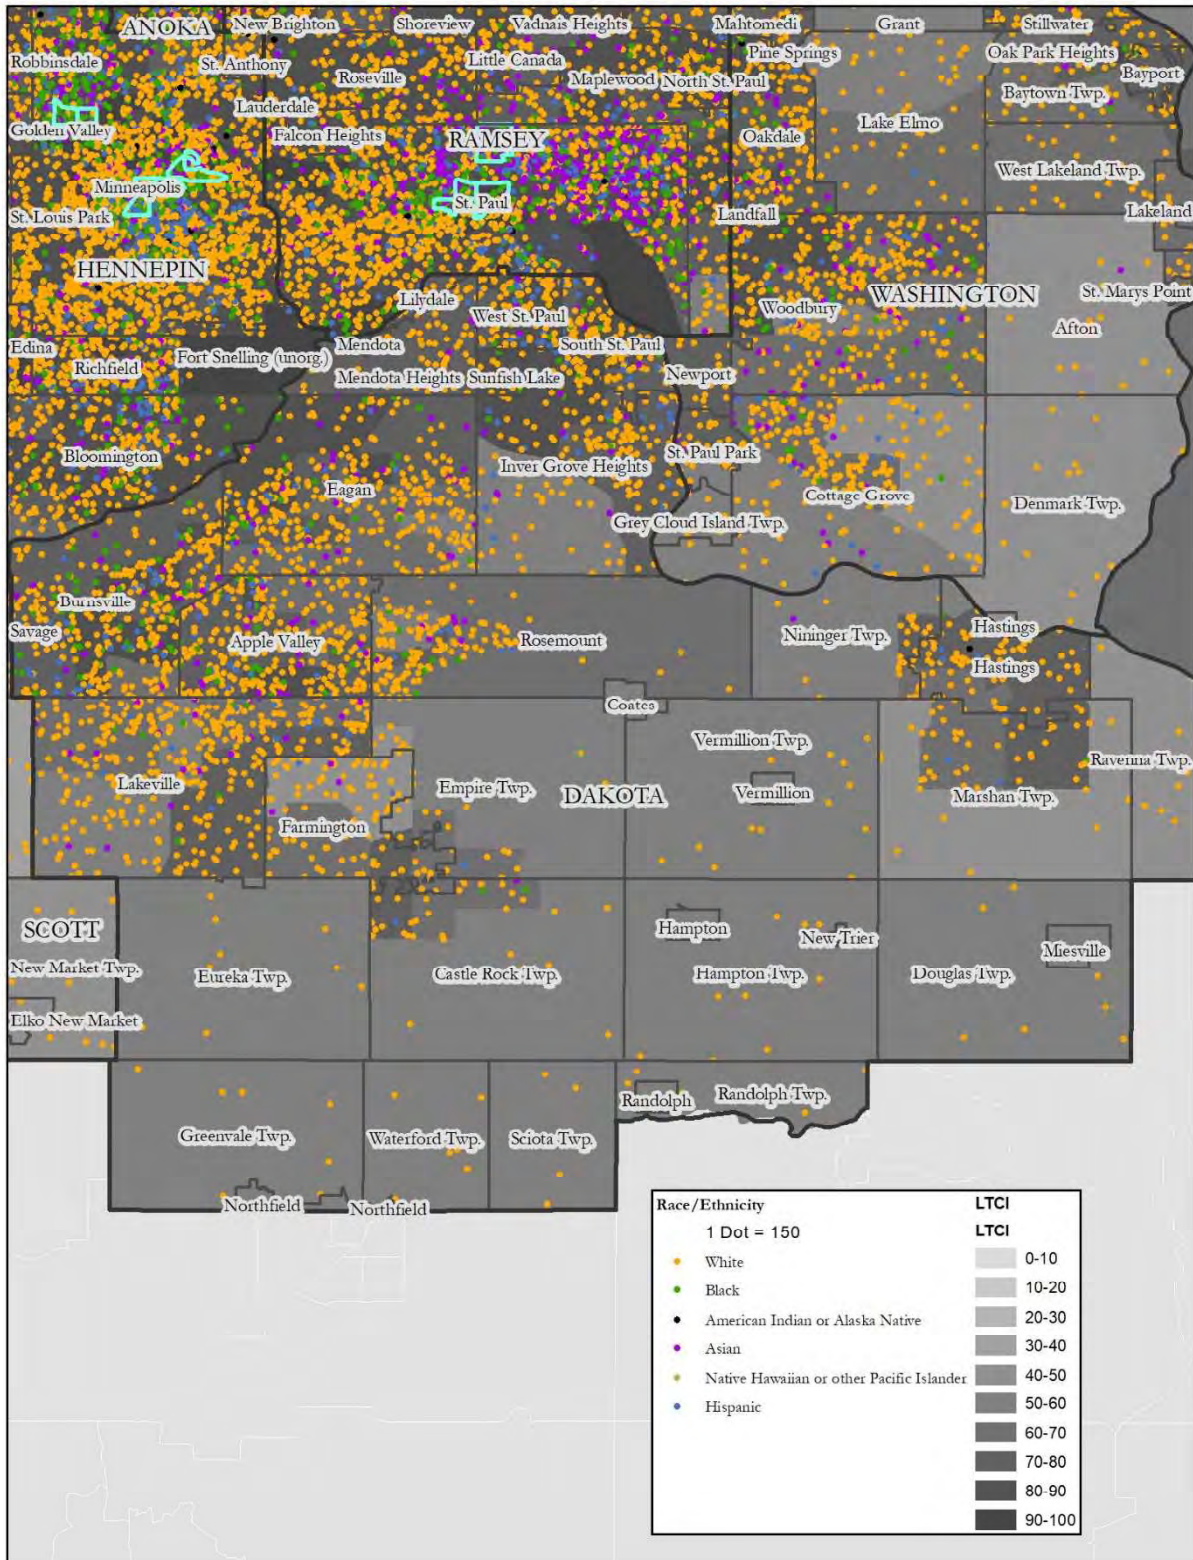

Map 59: Carver County, Race, Jobs Proximity Index

Map 60: Carver County, National Origin, Jobs Proximity Index

Transportation

- 1. Low Transportation Cost Index**
- 2. Transit Trips Index**

Map 1: Anoka County, Race, Low Transportation Cost Index

Map 2: Anoka County, National Origin, Low Transportation Cost Index

Map 3: Coon Rapids, Race, Low Transportation Cost Index

Map 4: Coon Rapids, National Origin, Low Transportation Cost Index

Map 5: Dakota County, Race, Low Transportation Cost Index

Map 6: Dakota County, National Origin, Low Transportation Cost Index

Map 7: Hennepin County, Race, Low Transportation Cost Index

Map 9: Bloomington, Race, Low Transportation Cost Index

Map 10: Bloomington, National Origin, Low Transportation Cost Index

Map 59: Carver County, Race, Transit Trips Index

Map 60: Carver County, National Origin, Transit Trips Index