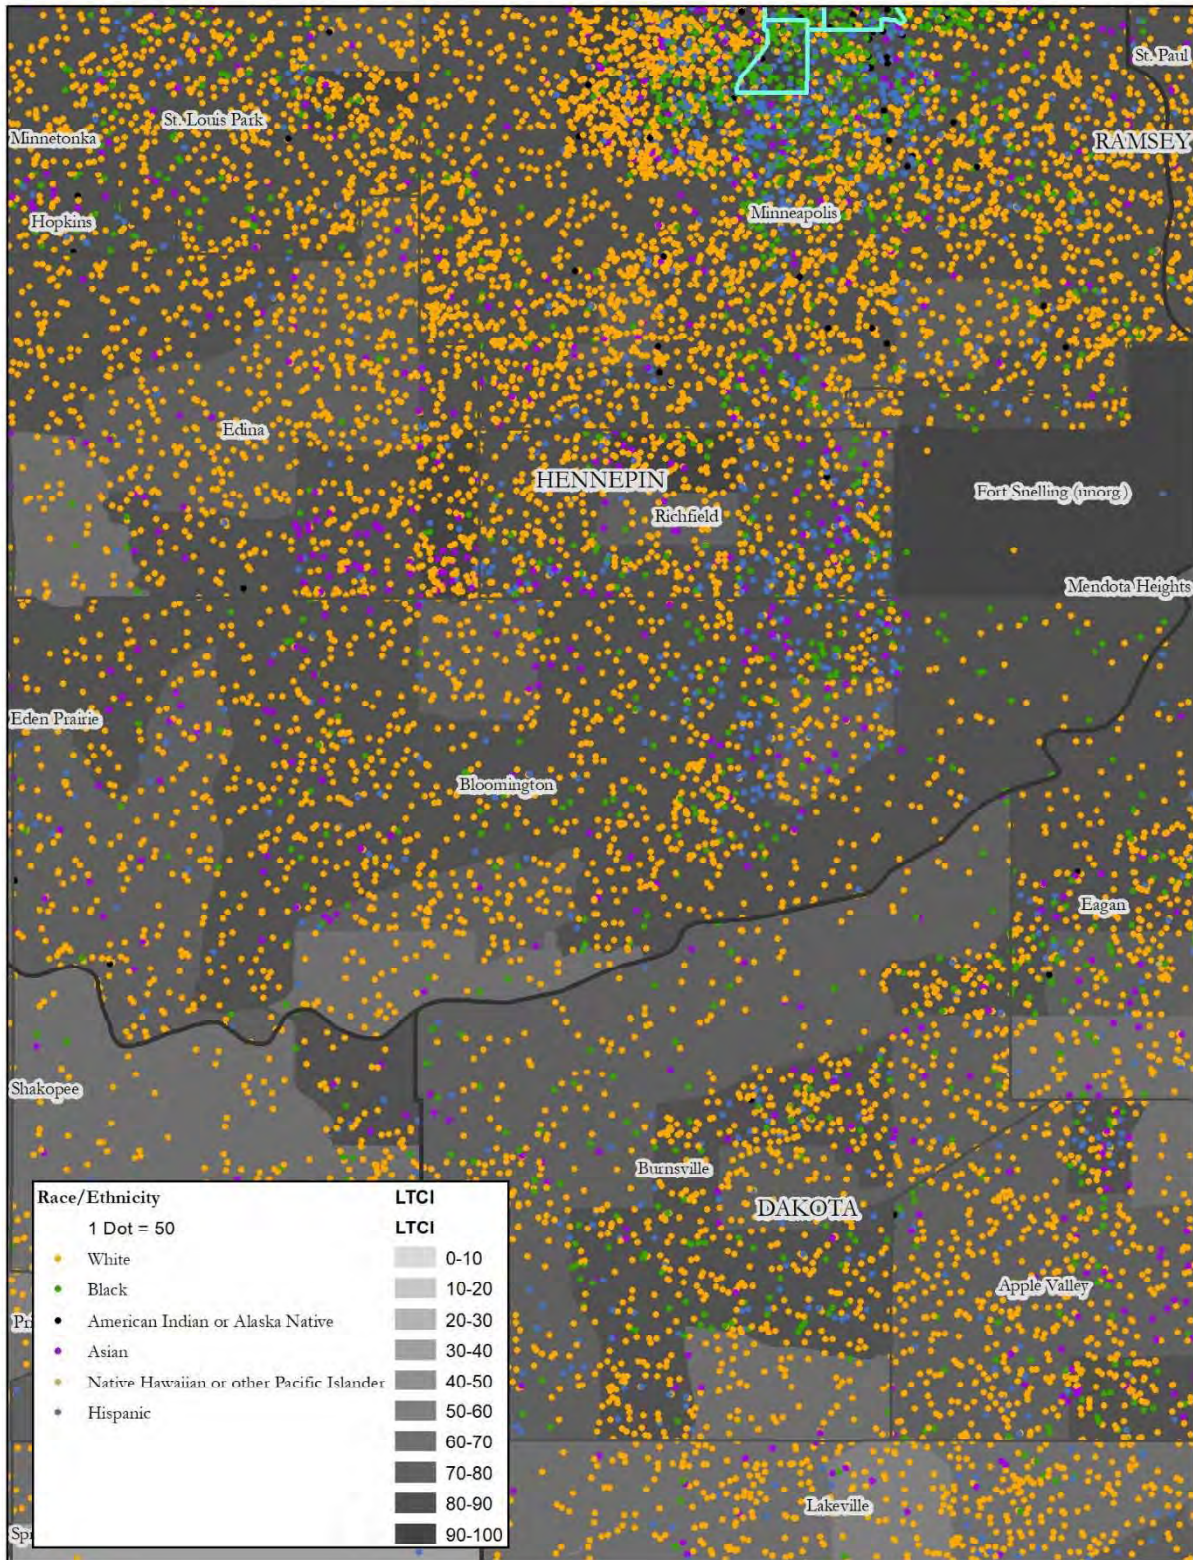

Map 59: Carver County, Race, Jobs Proximity Index

Map 60: Carver County, National Origin, Jobs Proximity Index

Transportation

- 1. Low Transportation Cost Index**
- 2. Transit Trips Index**

Map 1: Anoka County, Race, Low Transportation Cost Index

Map 2: Anoka County, National Origin, Low Transportation Cost Index

Map 3: Coon Rapids, Race, Low Transportation Cost Index

Map 4: Coon Rapids, National Origin, Low Transportation Cost Index

Map 5: Dakota County, Race, Low Transportation Cost Index

Map 6: Dakota County, National Origin, Low Transportation Cost Index

Map 7: Hennepin County, Race, Low Transportation Cost Index

Map 9: Bloomington, Race, Low Transportation Cost Index

Map 10: Bloomington, National Origin, Low Transportation Cost Index

Map 59: Carver County, Race, Transit Trips Index

Map 60: Carver County, National Origin, Transit Trips Index