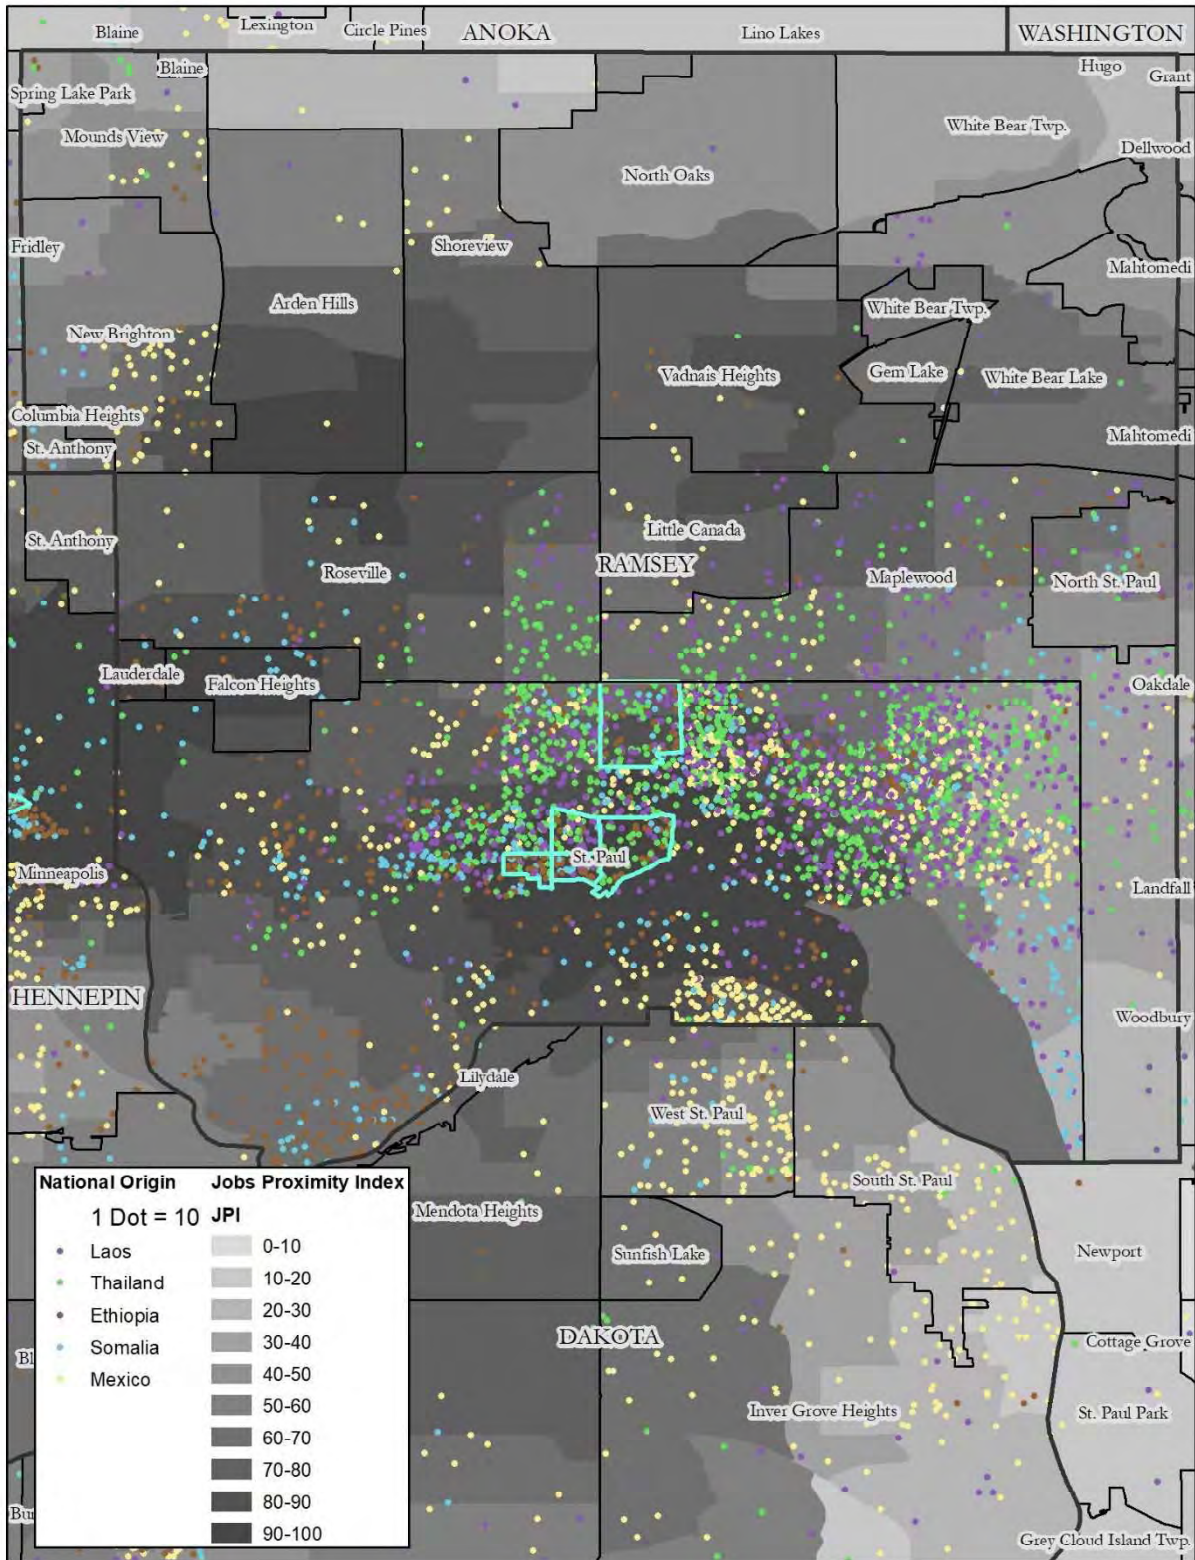

Map 39: Bloomington, Race, Jobs Proximity Index

Map 40: Bloomington, National Origin, Jobs Proximity Index

Map 41: Eden Prairie, Race, Jobs Proximity Index

Map 42: Eden Prairie, National Origin, Jobs Proximity Index

Map 47: Plymouth, Race, Jobs Proximity Index

Map 48: Plymouth, National Origin, Jobs Proximity Index

Map 49: Ramsey County, Race, Jobs Proximity Index

Map 50: Ramsey County, National Origin, Jobs Proximity Index

Map 51: St. Paul, Race, Jobs Proximity Index

Map 52: St. Paul, National Origin, Jobs Proximity Index

Map 53: Washington County, Race, Jobs Proximity Index

Map 54: Washington County, National Origin, Jobs Proximity Index

Map 59: Carver County, Race, Transit Trips Index

Map 60: Carver County, National Origin, Transit Trips Index