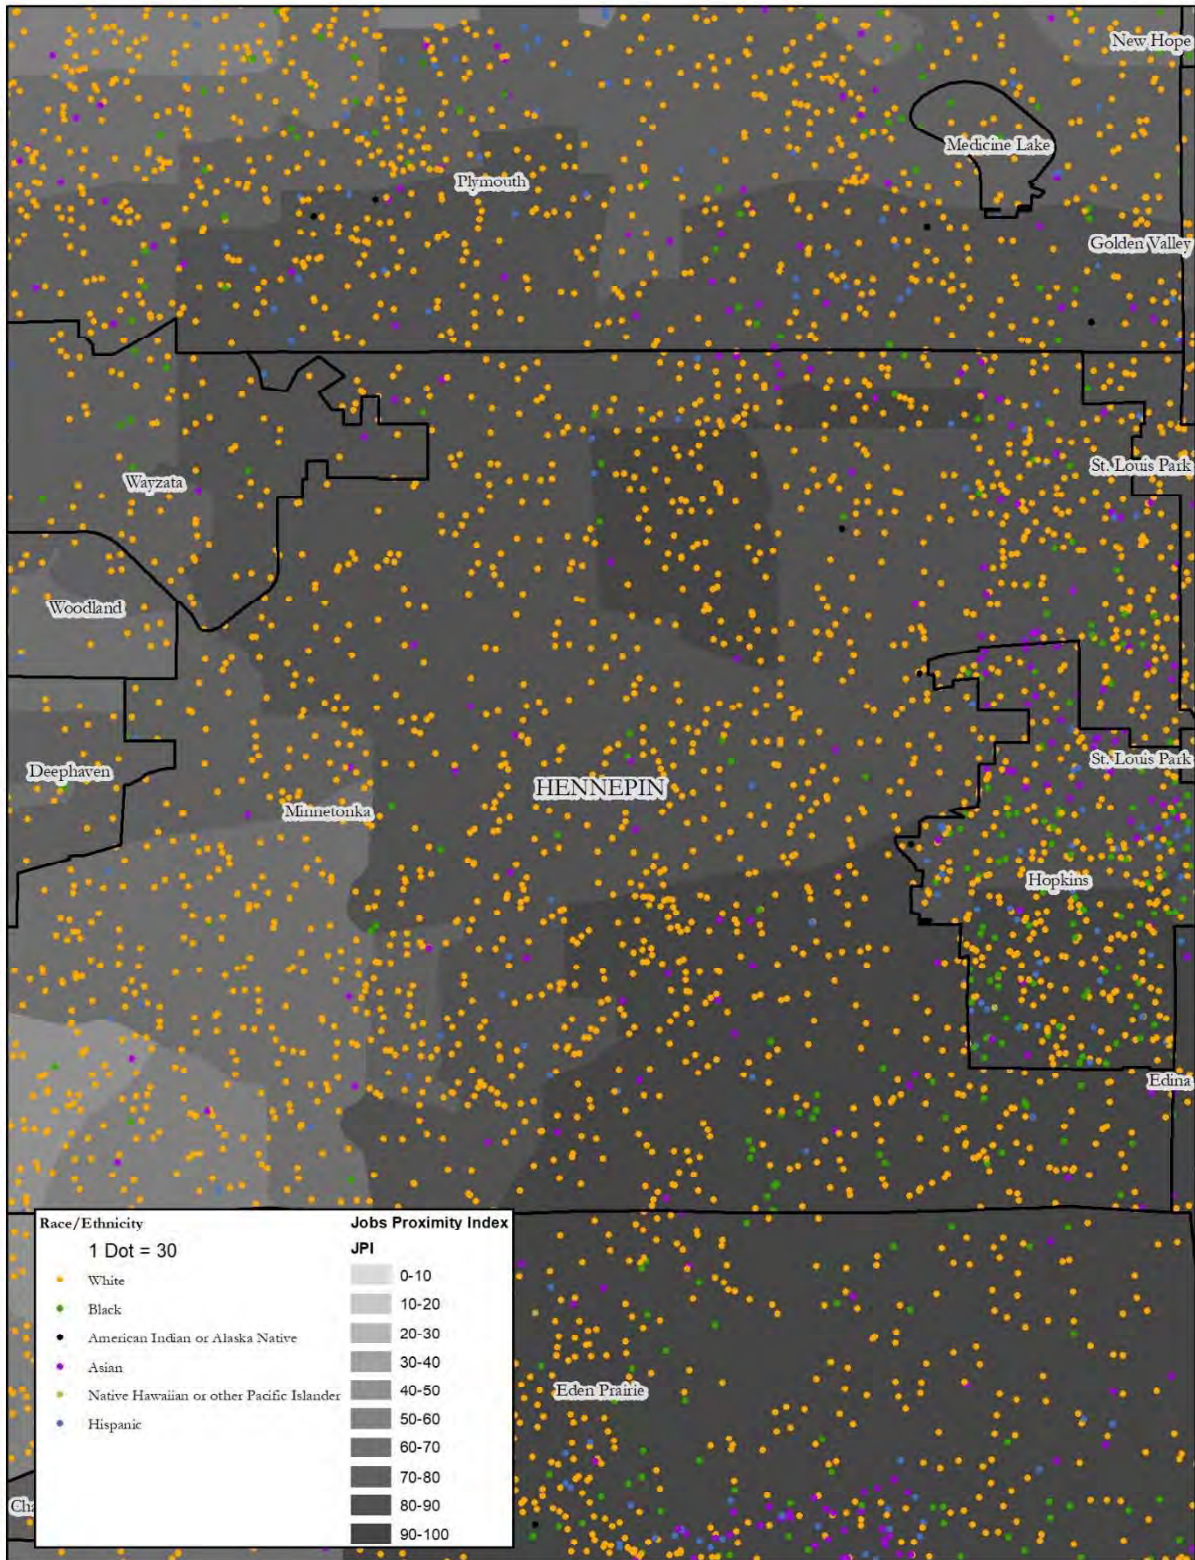

Map 35: Dakota County, Race, Jobs Proximity Index

Map 36: Dakota County, National Origin, Jobs Proximity Index

Map 37: Hennepin County, Race, Jobs Proximity Index

Map 38: Hennepin County, National Origin, Jobs Proximity Index

Map 39: Bloomington, Race, Jobs Proximity Index

Map 40: Bloomington, National Origin, Jobs Proximity Index

Map 41: Eden Prairie, Race, Jobs Proximity Index

Map 42: Eden Prairie, National Origin, Jobs Proximity Index

Map 43: Minneapolis, Race, Jobs Proximity Index

Map 44: Minneapolis, National Origin, Jobs Proximity Index

Map 45: Minnetonka, Race, Jobs Proximity Index

Map 46: Minnetonka, National Origin, Jobs Proximity Index

Map 2: Anoka County, National Origin, Low Transportation Cost Index

Map 3: Coon Rapids, Race, Low Transportation Cost Index

Map 4: Coon Rapids, National Origin, Low Transportation Cost Index

Map 5: Dakota County, Race, Low Transportation Cost Index