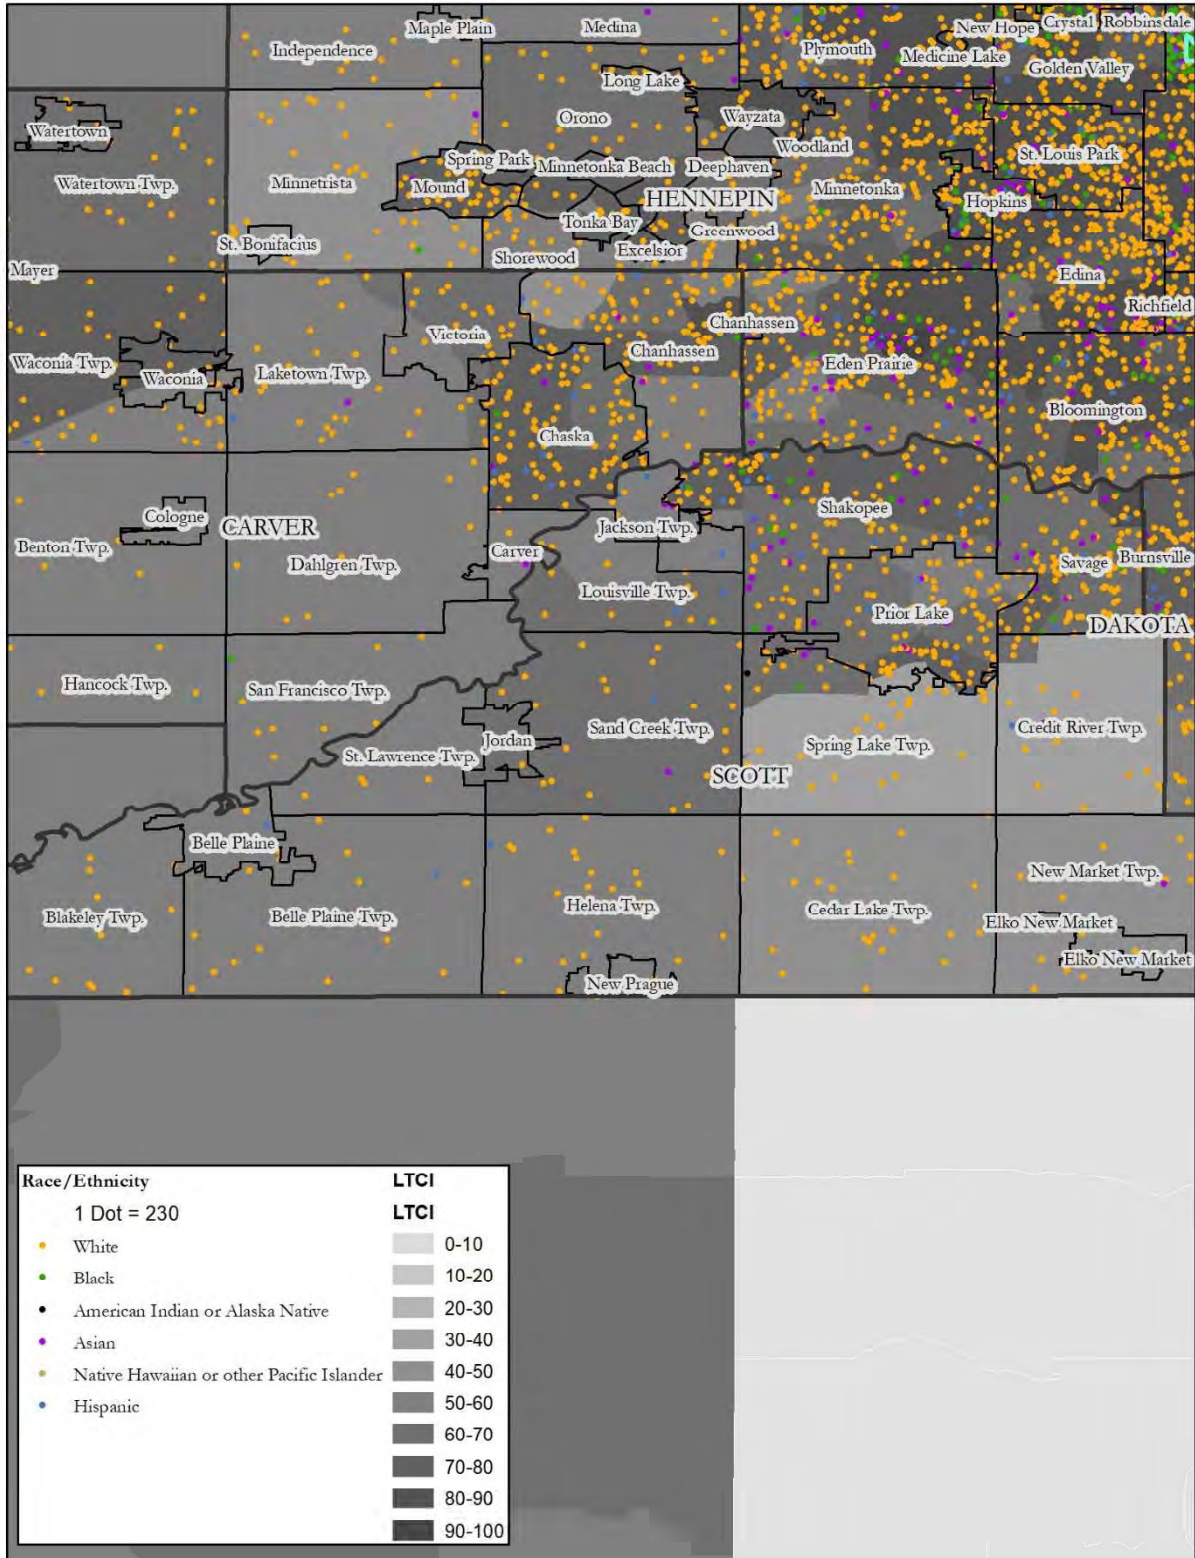

Map 27: Scott County, Race, Low Transportation Cost Index