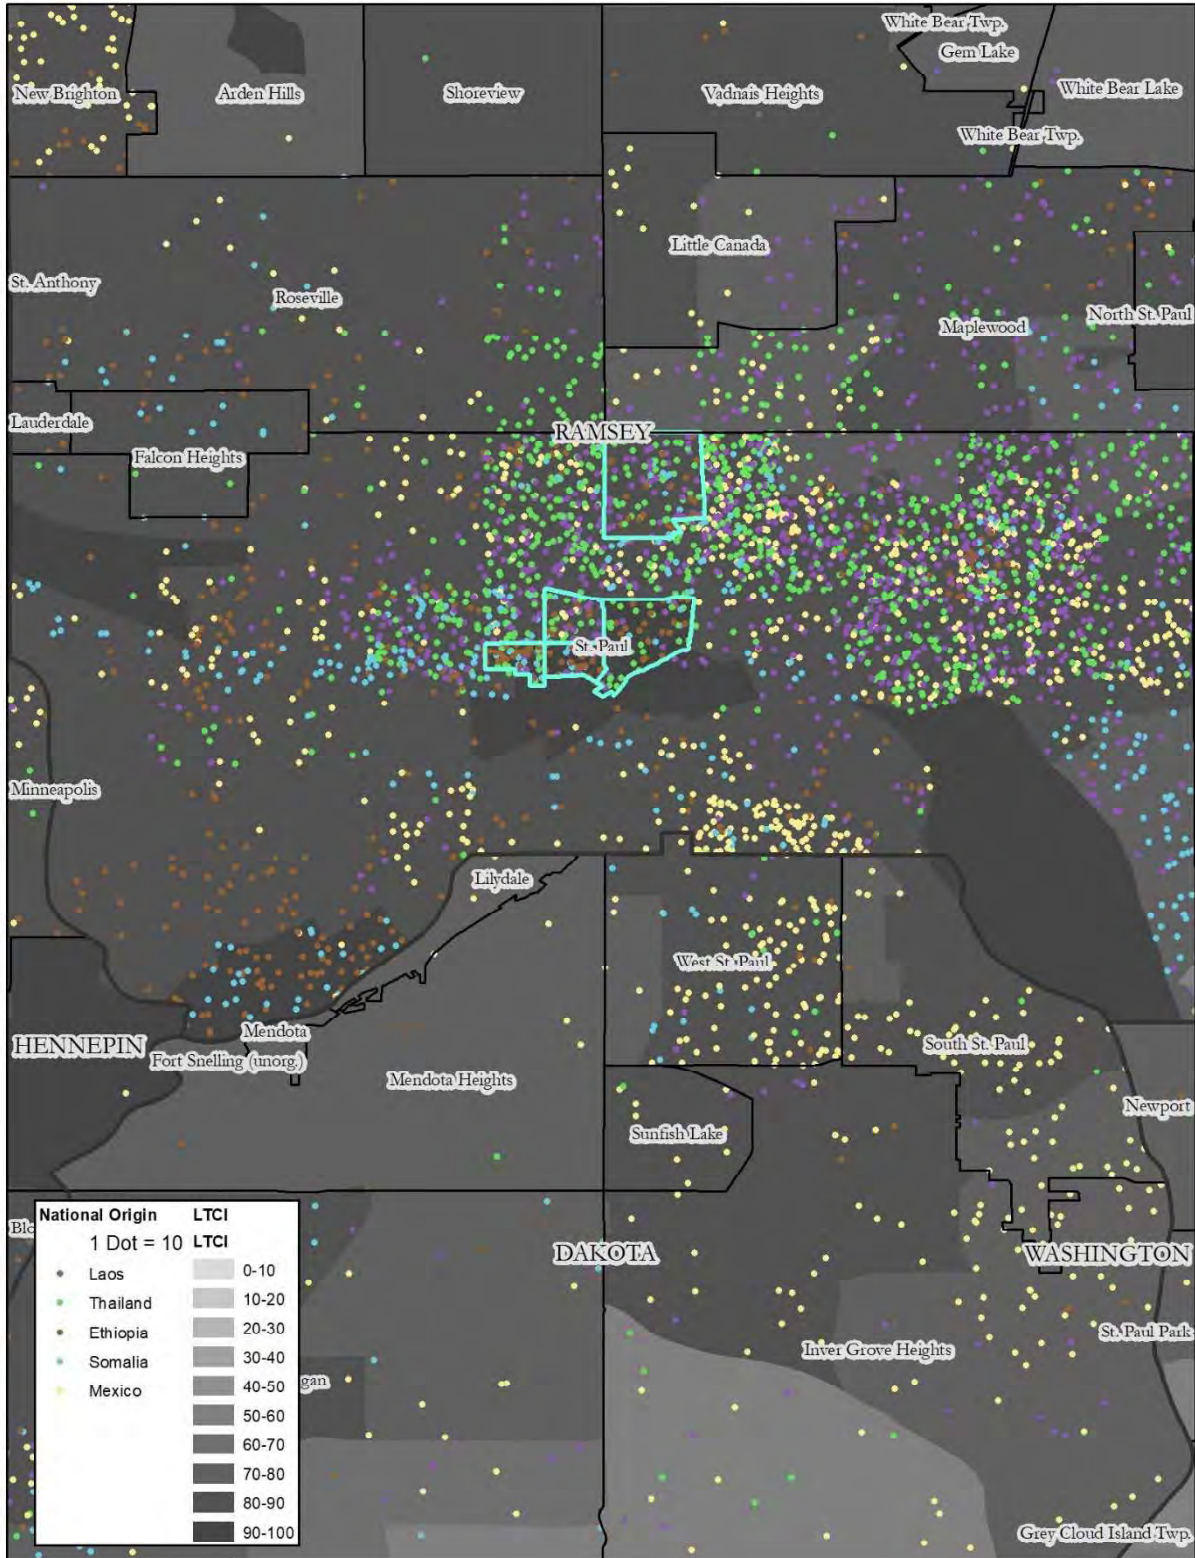

Map 39: Bloomington, Race, Jobs Proximity Index

Map 40: Bloomington, National Origin, Jobs Proximity Index

Map 41: Eden Prairie, Race, Jobs Proximity Index

Map 42: Eden Prairie, National Origin, Jobs Proximity Index

Map 2: Anoka County, National Origin, Low Transportation Cost Index

Map 3: Coon Rapids, Race, Low Transportation Cost Index

Map 4: Coon Rapids, National Origin, Low Transportation Cost Index

Map 5: Dakota County, Race, Low Transportation Cost Index

Map 19: Ramsey County, Race, Low Transportation Cost Index

Map 20: Ramsey County, National Origin, Low Transportation Cost Index

Map 21: St. Paul, Race, Low Transportation Cost Index

Map 22: St. Paul, National Origin, Low Transportation Cost Index

Map 59: Carver County, Race, Transit Trips Index

Map 60: Carver County, National Origin, Transit Trips Index