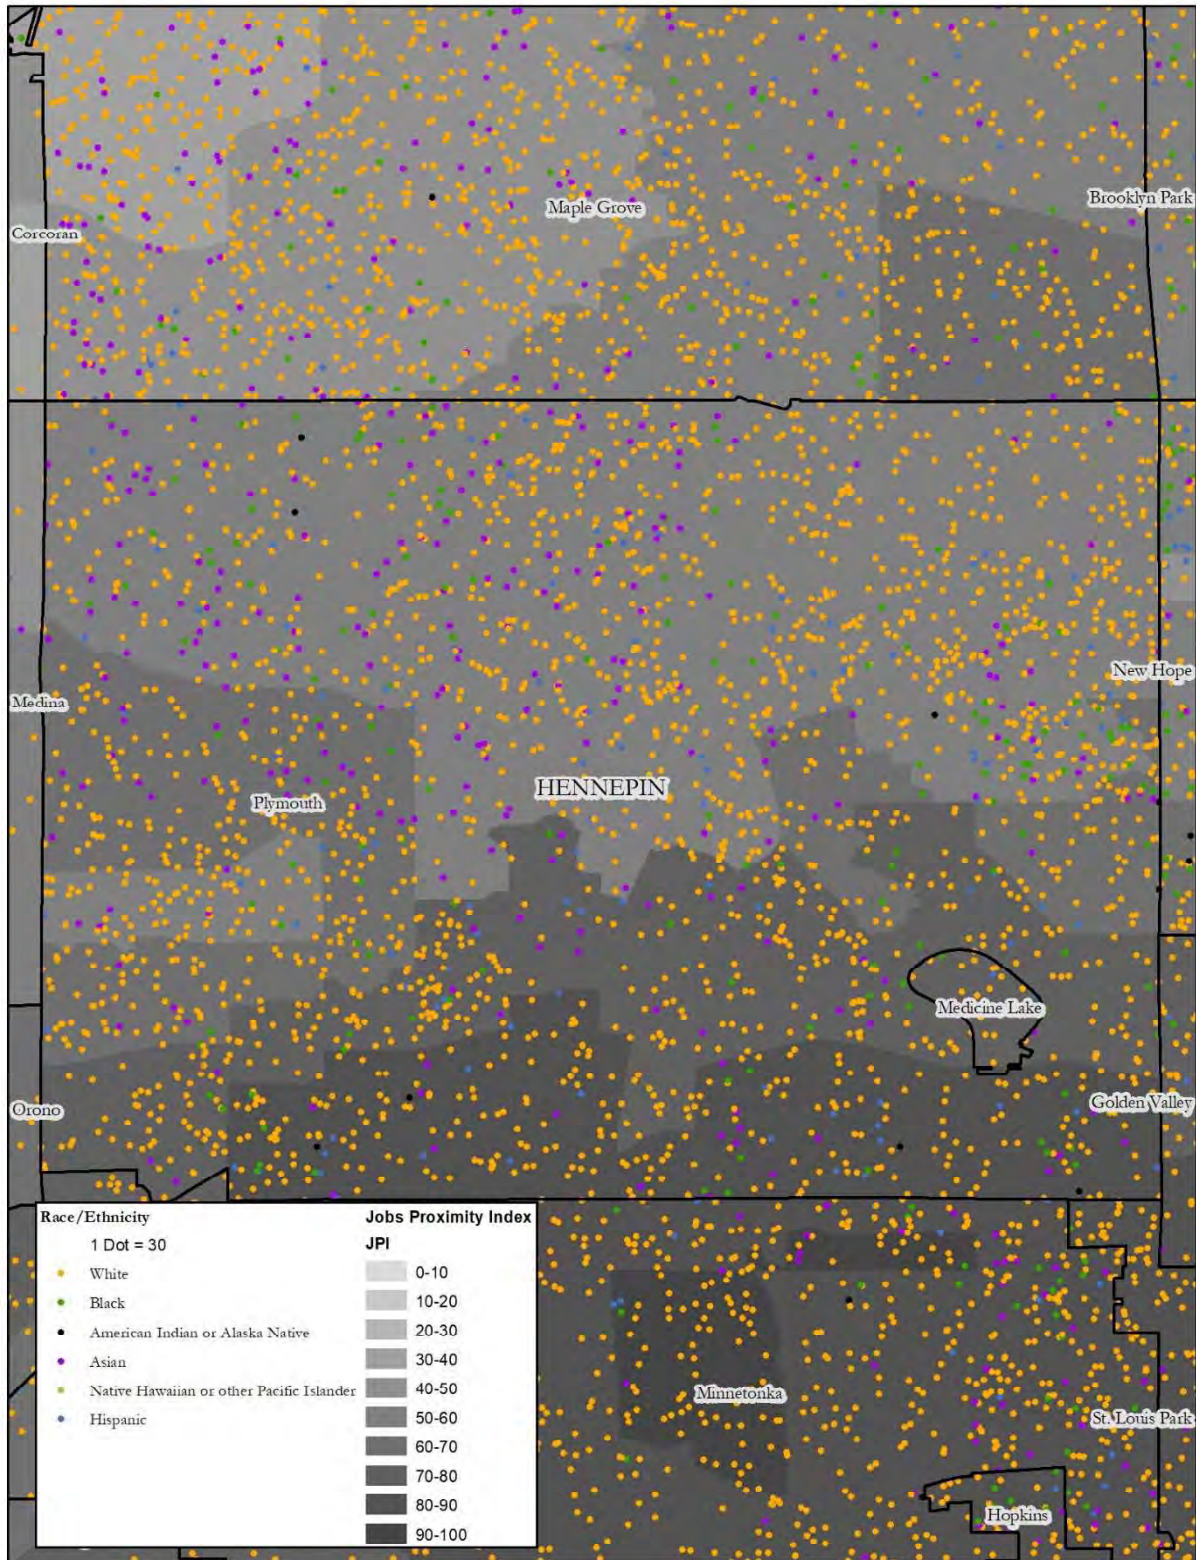

Map 47: Plymouth, Race, Jobs Proximity Index