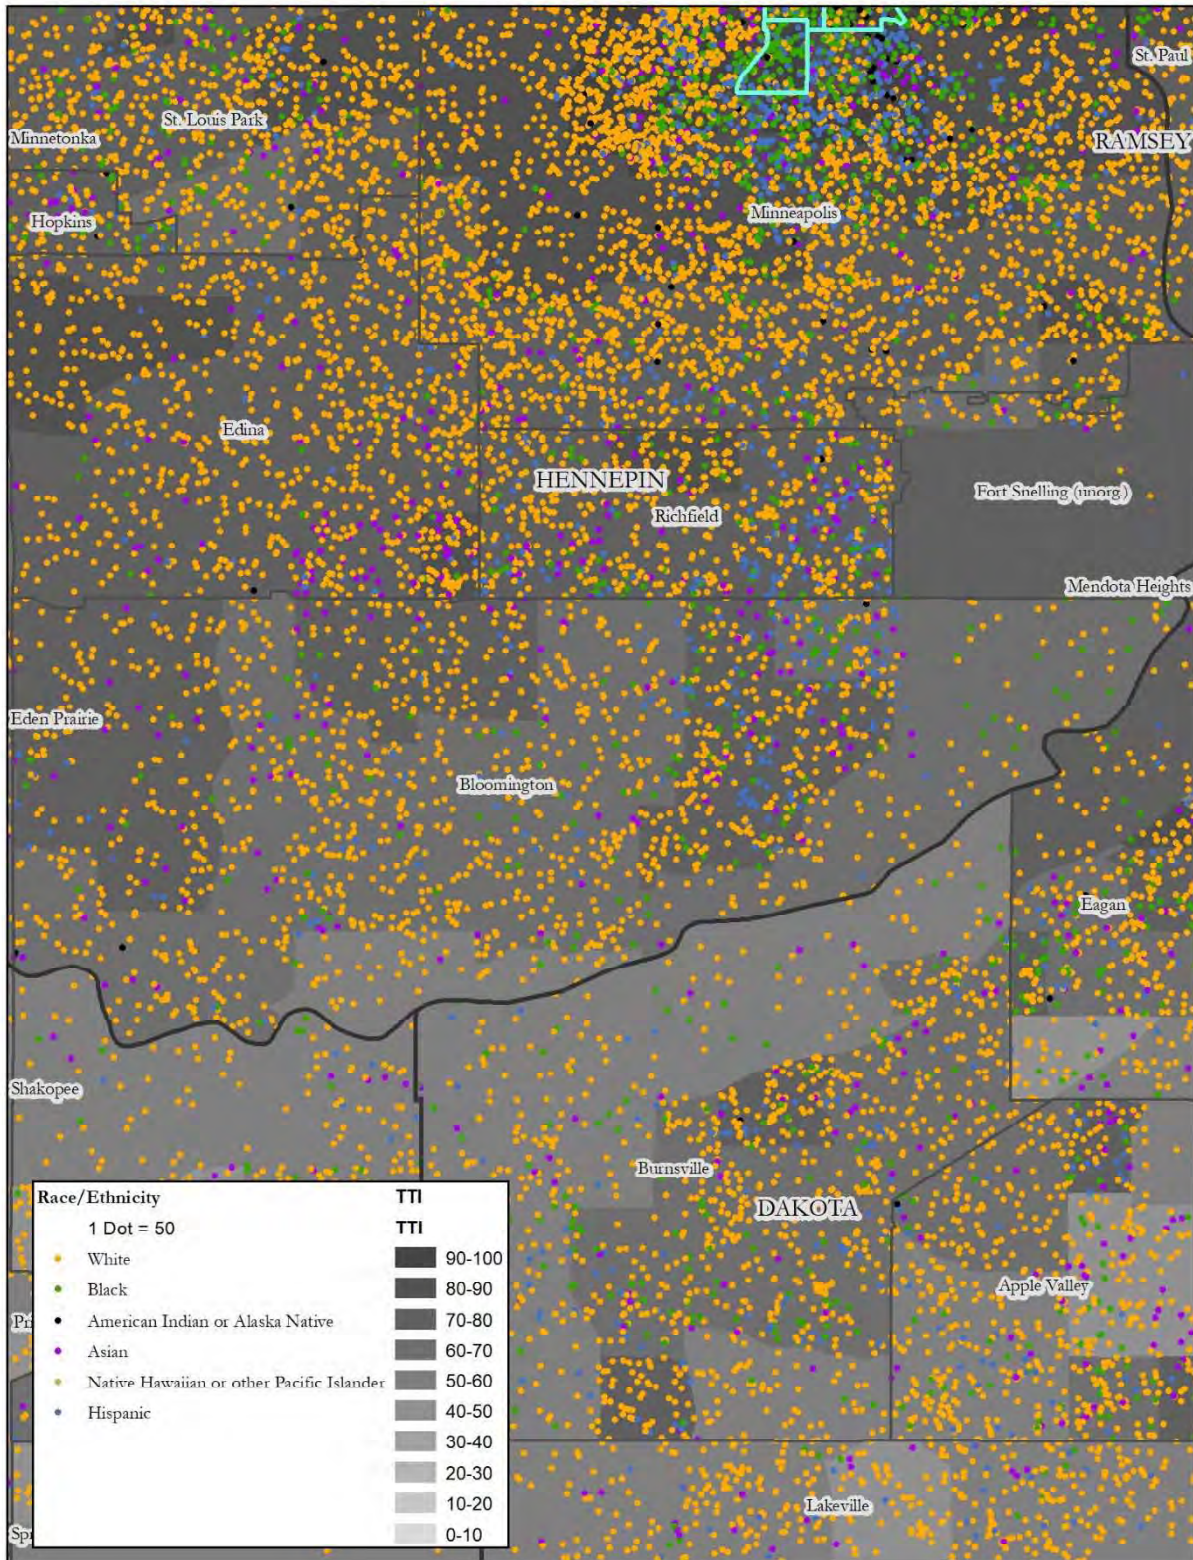

Map 2: Anoka County, National Origin, Low Transportation Cost Index

Map 3: Coon Rapids, Race, Low Transportation Cost Index

Map 4: Coon Rapids, National Origin, Low Transportation Cost Index

Map 5: Dakota County, Race, Low Transportation Cost Index

Map 35: Dakota County, Race, Transit Trips Index

Map 36: Dakota County, National Origin, Transit Trips Index

Map 37: Hennepin County, Race, Transit Trips Index

Map 38: Hennepin County, National Origin, Transit Trips Index

Map 39: Bloomington, Race, Transit Trips Index

Map 40: Bloomington, National Origin, Transit Trips Index

Map 41: Eden Prairie, Race, Transit Trips Index

Map 42: Eden Prairie, National Origin, Transit Trips Index

Map 59: Carver County, Race, Transit Trips Index

Map 60: Carver County, National Origin, Transit Trips Index