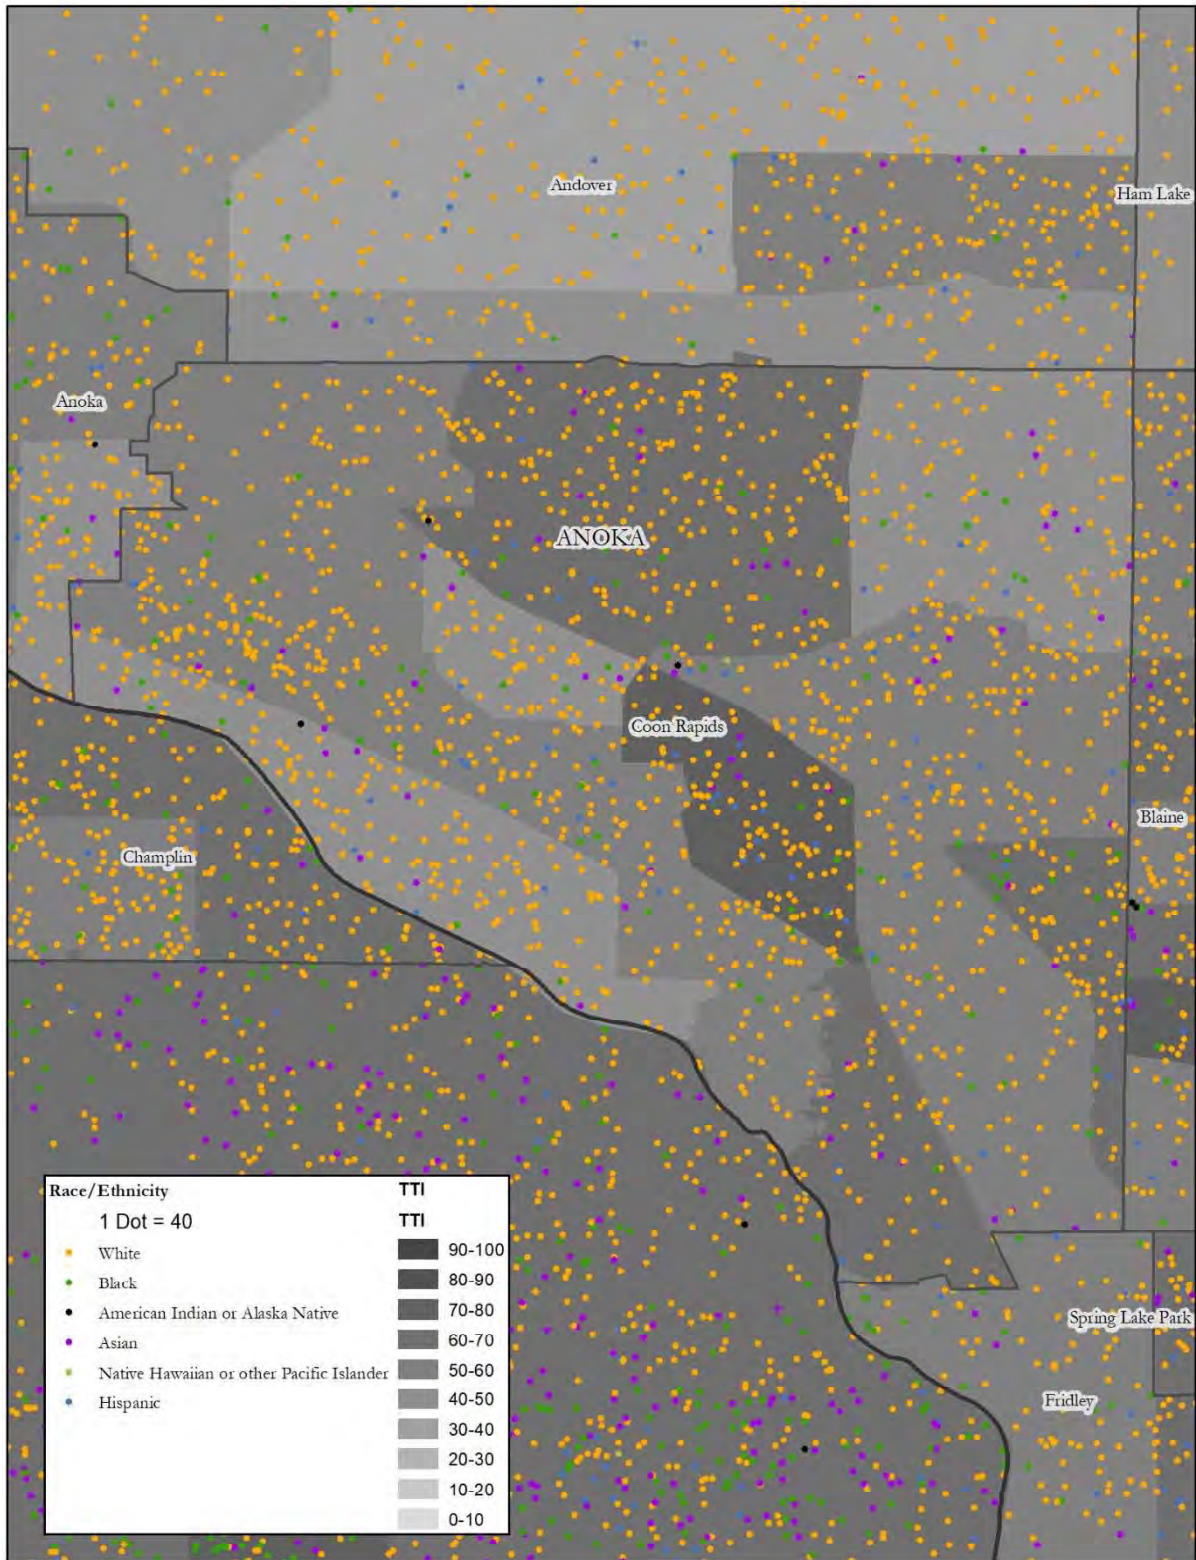

Map 33: Coon Rapids, Race, Transit Trips Index