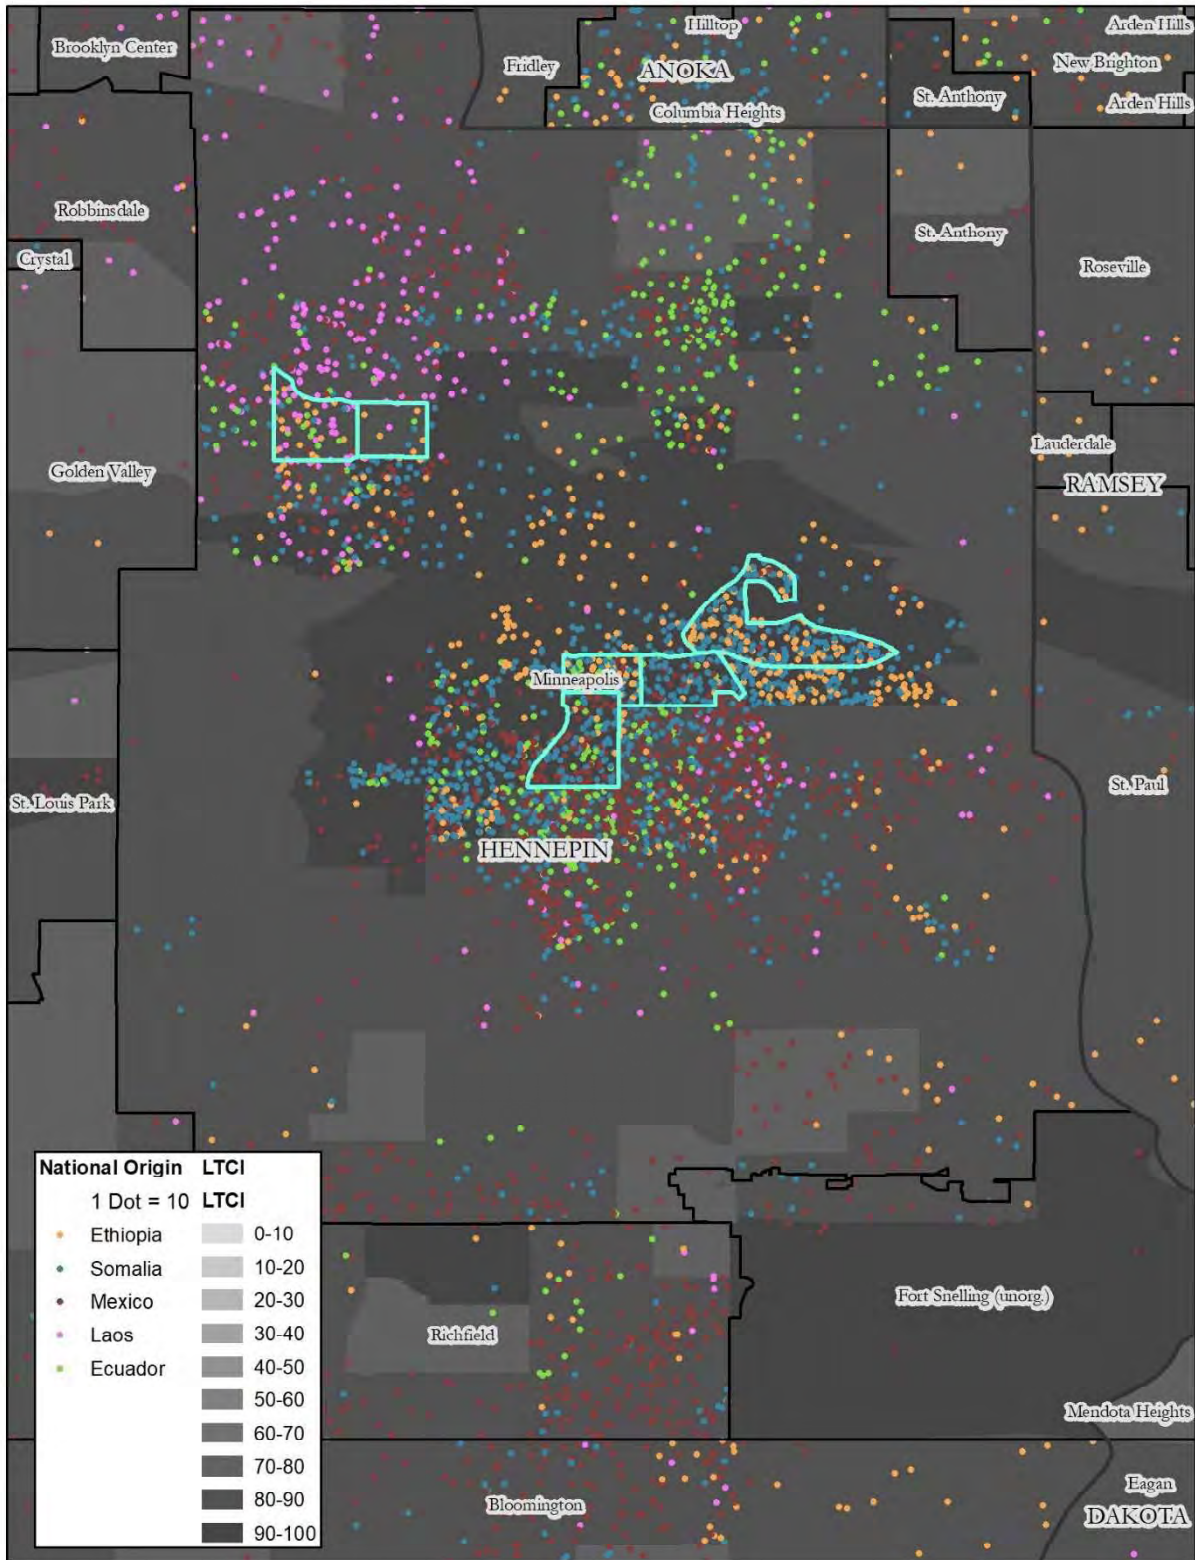

Map 2: Anoka County, National Origin, Low Transportation Cost Index

Map 3: Coon Rapids, Race, Low Transportation Cost Index

Map 4: Coon Rapids, National Origin, Low Transportation Cost Index

Map 5: Dakota County, Race, Low Transportation Cost Index

Map 6: Dakota County, National Origin, Low Transportation Cost Index

Map 7: Hennepin County, Race, Low Transportation Cost Index

Map 9: Bloomington, Race, Low Transportation Cost Index

Map 10: Bloomington, National Origin, Low Transportation Cost Index

Map 11: Eden Prairie, Race, Low Transportation Cost Index

Map 12: Eden Prairie, National Origin, Low Transportation Cost Index

Map 13: Minneapolis, Race, Low Transportation Cost Index

Map 14: Minneapolis, National Origin, Low Transportation Cost Index

Map 59: Carver County, Race, Transit Trips Index

Map 60: Carver County, National Origin, Transit Trips Index