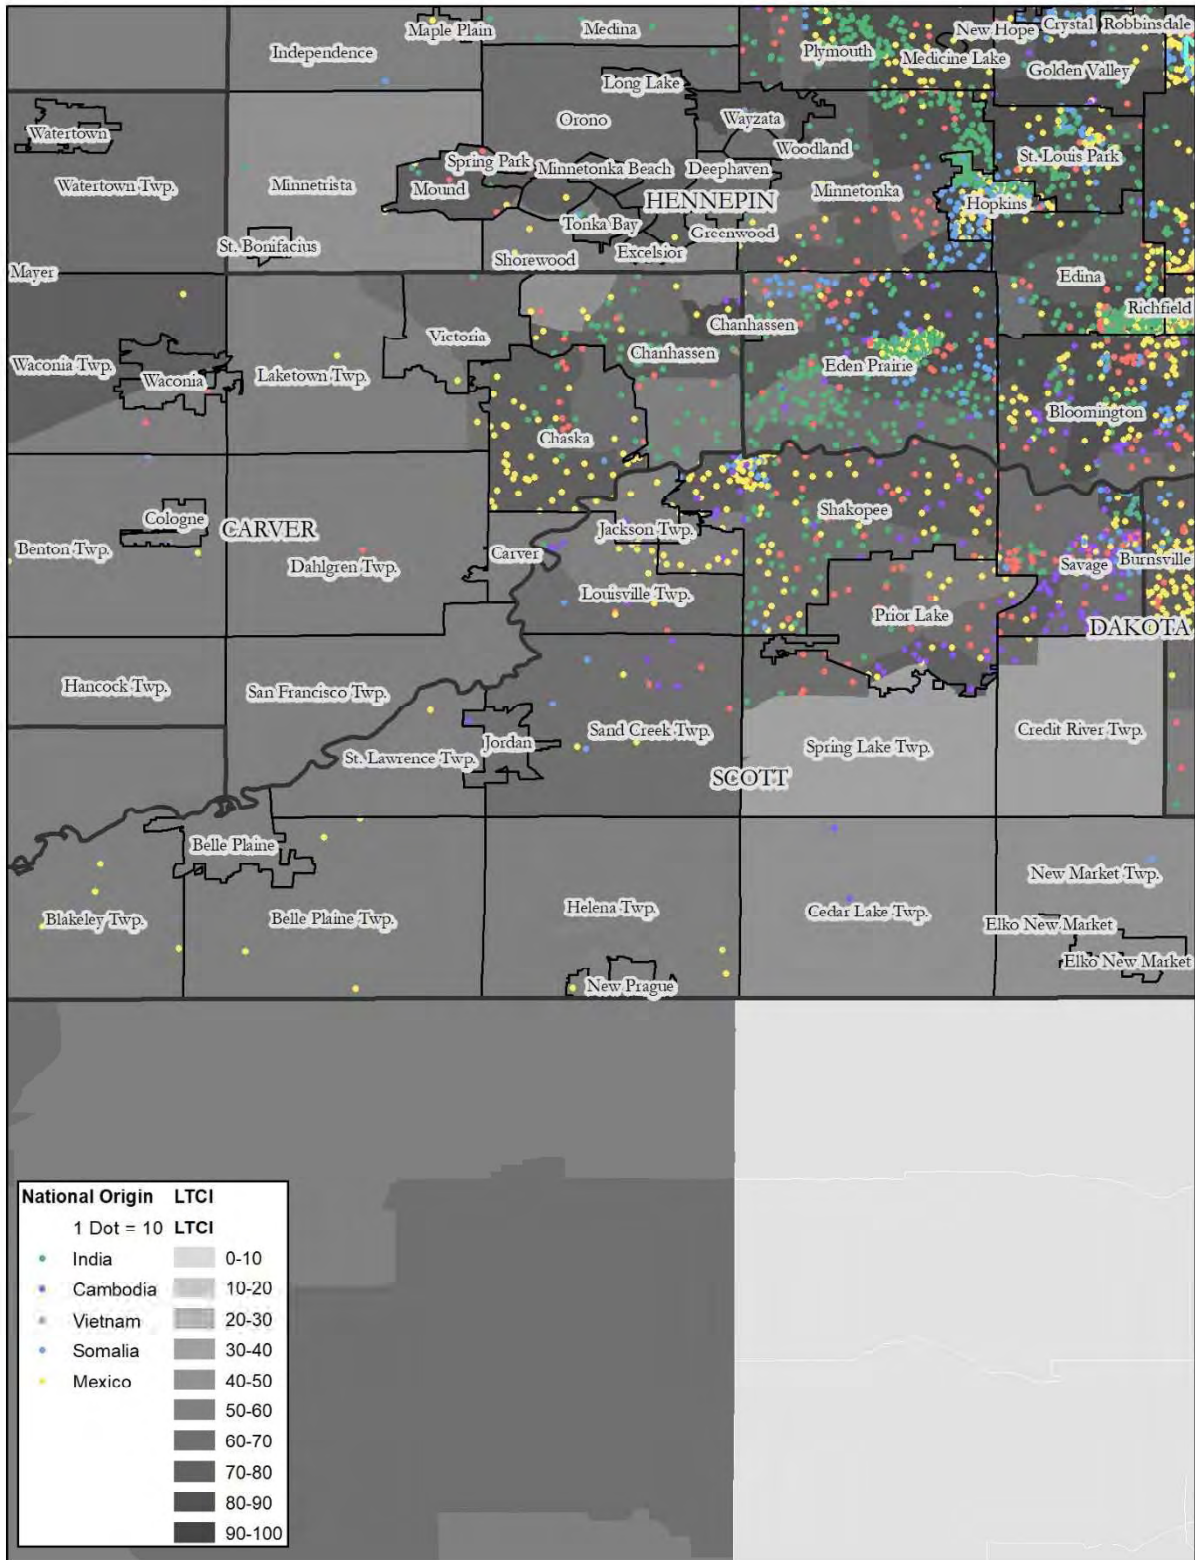

Map 28: Scott County, National Origin, Low Transportation Cost Index