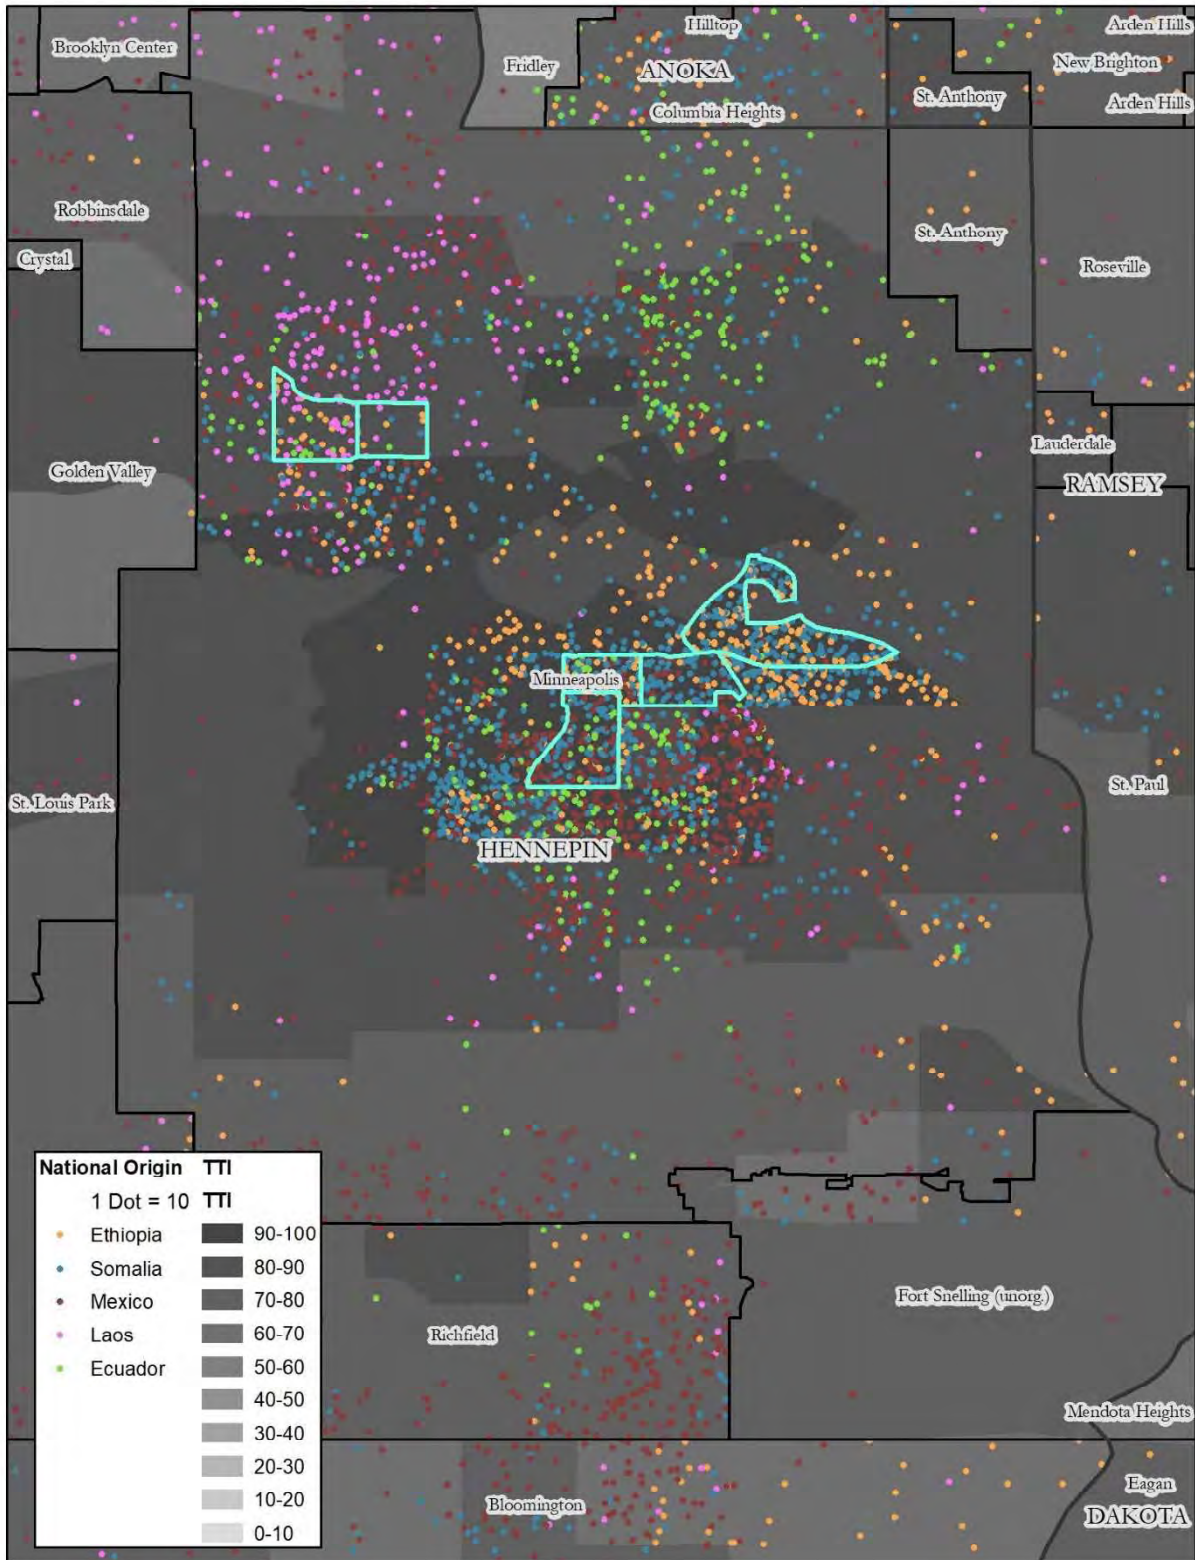

Map 35: Dakota County, Race, Transit Trips Index

Map 36: Dakota County, National Origin, Transit Trips Index

Map 37: Hennepin County, Race, Transit Trips Index

Map 38: Hennepin County, National Origin, Transit Trips Index

Map 39: Bloomington, Race, Transit Trips Index

Map 40: Bloomington, National Origin, Transit Trips Index

Map 41: Eden Prairie, Race, Transit Trips Index

Map 42: Eden Prairie, National Origin, Transit Trips Index

Map 43: Minneapolis, Race, Transit Trips Index

Map 44: Minneapolis, National Origin, Transit Trips Index

Map 45: Minnetonka, Race, Transit Trips Index

Map 46: Minnetonka, National Origin, Transit Trips Index

Map 59: Carver County, Race, Transit Trips Index

Map 60: Carver County, National Origin, Transit Trips Index