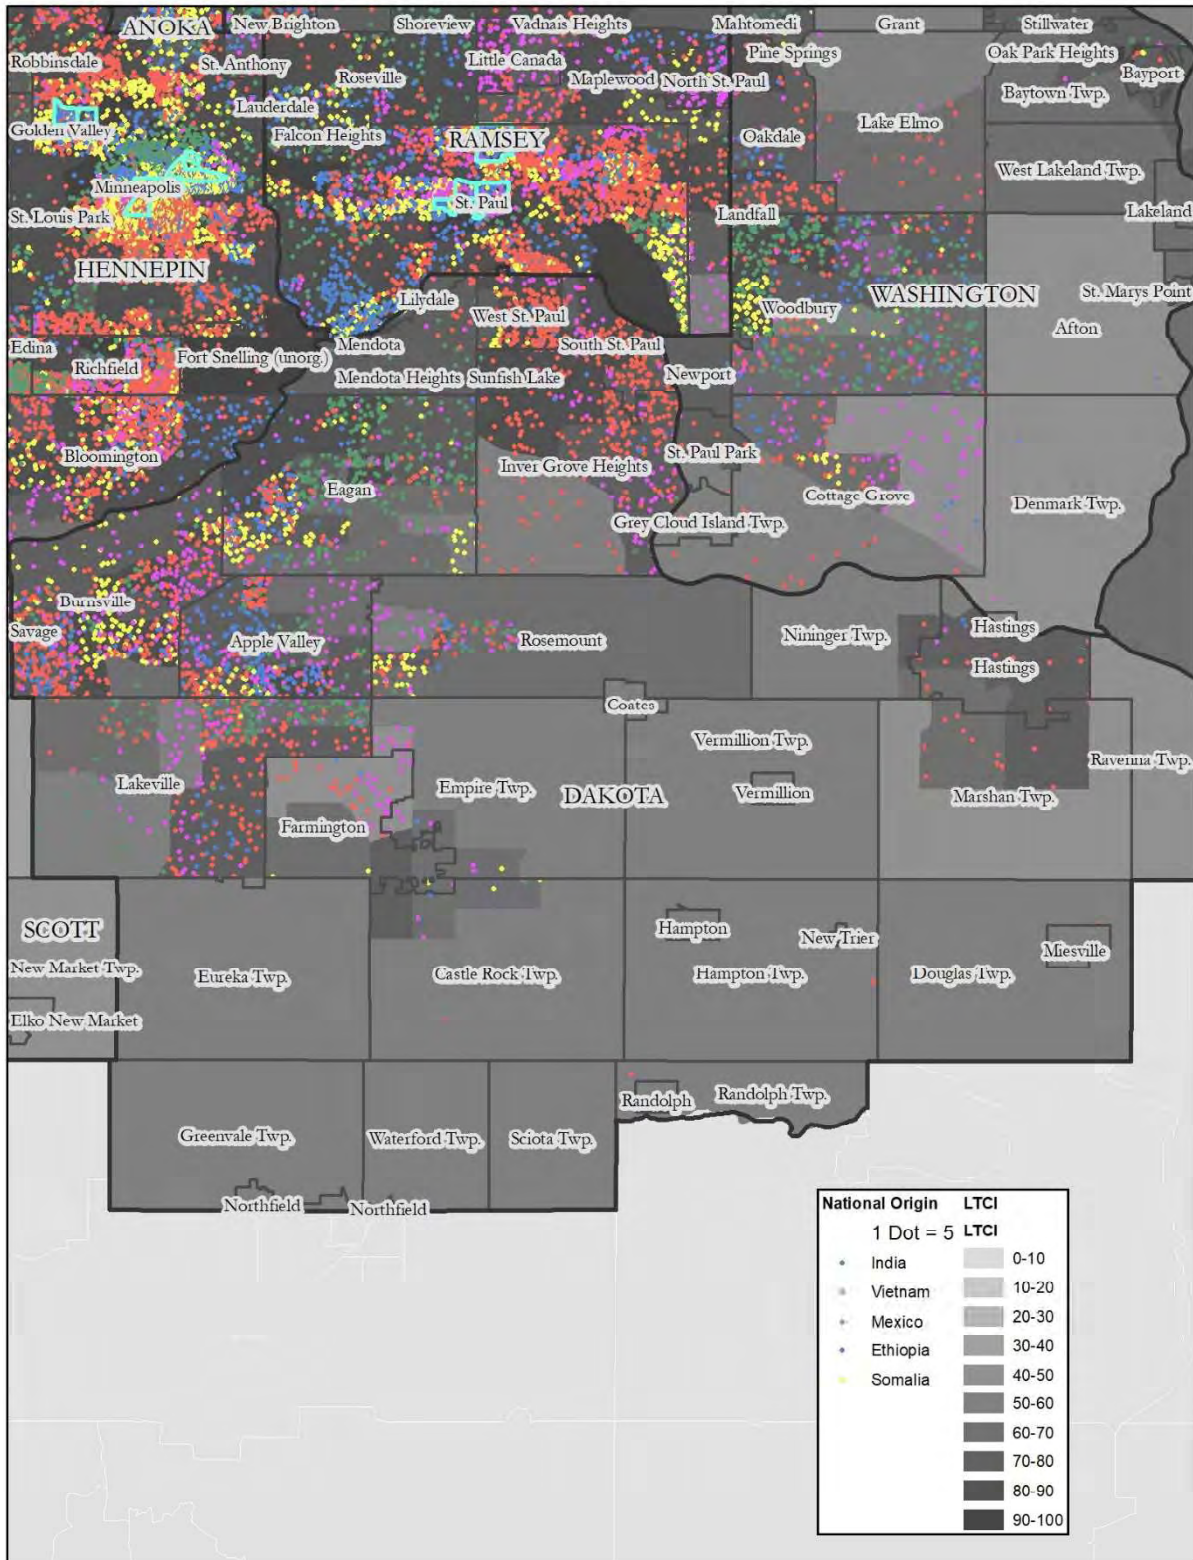

Map 59: Carver County, Race, Jobs Proximity Index

Map 60: Carver County, National Origin, Jobs Proximity Index

Transportation

- 1. Low Transportation Cost Index**
- 2. Transit Trips Index**

Map 1: Anoka County, Race, Low Transportation Cost Index

Map 2: Anoka County, National Origin, Low Transportation Cost Index

Map 3: Coon Rapids, Race, Low Transportation Cost Index

Map 4: Coon Rapids, National Origin, Low Transportation Cost Index

Map 5: Dakota County, Race, Low Transportation Cost Index

Map 6: Dakota County, National Origin, Low Transportation Cost Index

Map 7: Hennepin County, Race, Low Transportation Cost Index

Map 9: Bloomington, Race, Low Transportation Cost Index

Map 10: Bloomington, National Origin, Low Transportation Cost Index

Map 59: Carver County, Race, Transit Trips Index

Map 60: Carver County, National Origin, Transit Trips Index