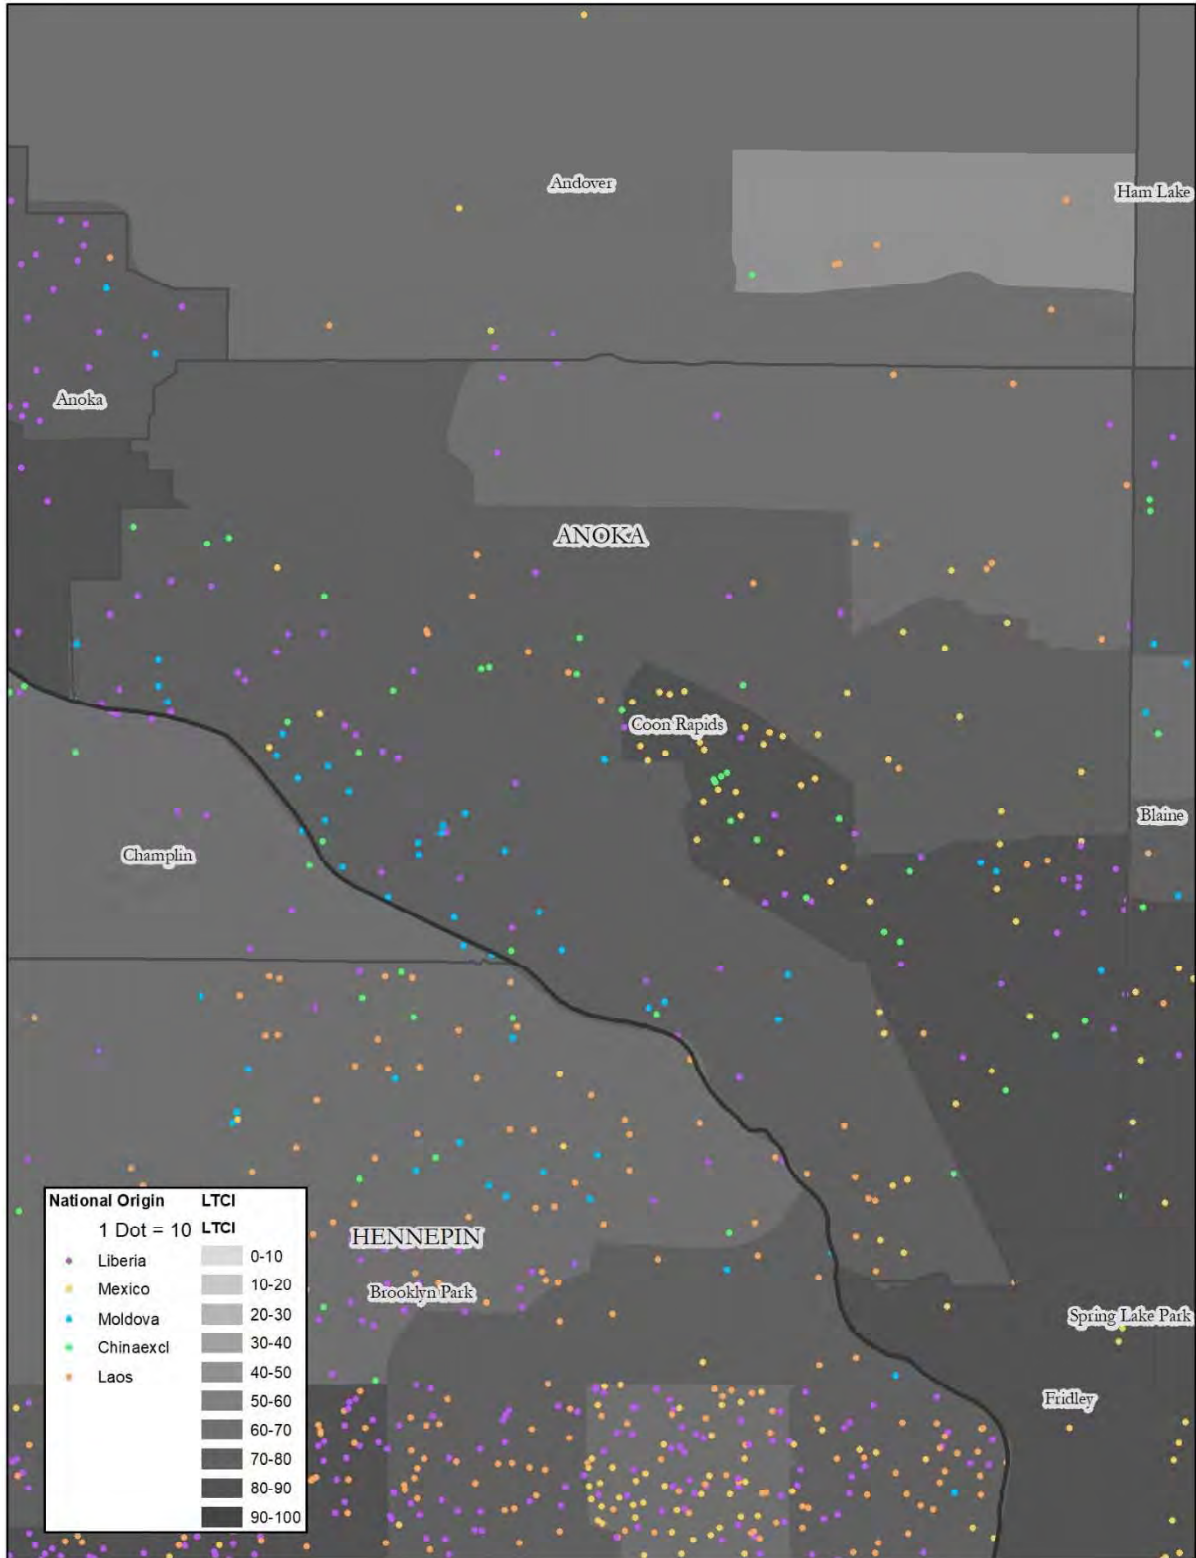

Map 55: Woodbury, Race, Jobs Proximity Index

Map 56: Woodbury, National Origin, Jobs Proximity Index

Map 57: Scott County, Race, Jobs Proximity Index

Map 58: Scott County, National Origin, Jobs Proximity Index

Map 59: Carver County, Race, Jobs Proximity Index

Map 60: Carver County, National Origin, Jobs Proximity Index

Transportation

- 1. Low Transportation Cost Index**
- 2. Transit Trips Index**

Map 1: Anoka County, Race, Low Transportation Cost Index

Map 2: Anoka County, National Origin, Low Transportation Cost Index

Map 3: Coon Rapids, Race, Low Transportation Cost Index

Map 4: Coon Rapids, National Origin, Low Transportation Cost Index

Map 5: Dakota County, Race, Low Transportation Cost Index

Map 59: Carver County, Race, Transit Trips Index

Map 60: Carver County, National Origin, Transit Trips Index