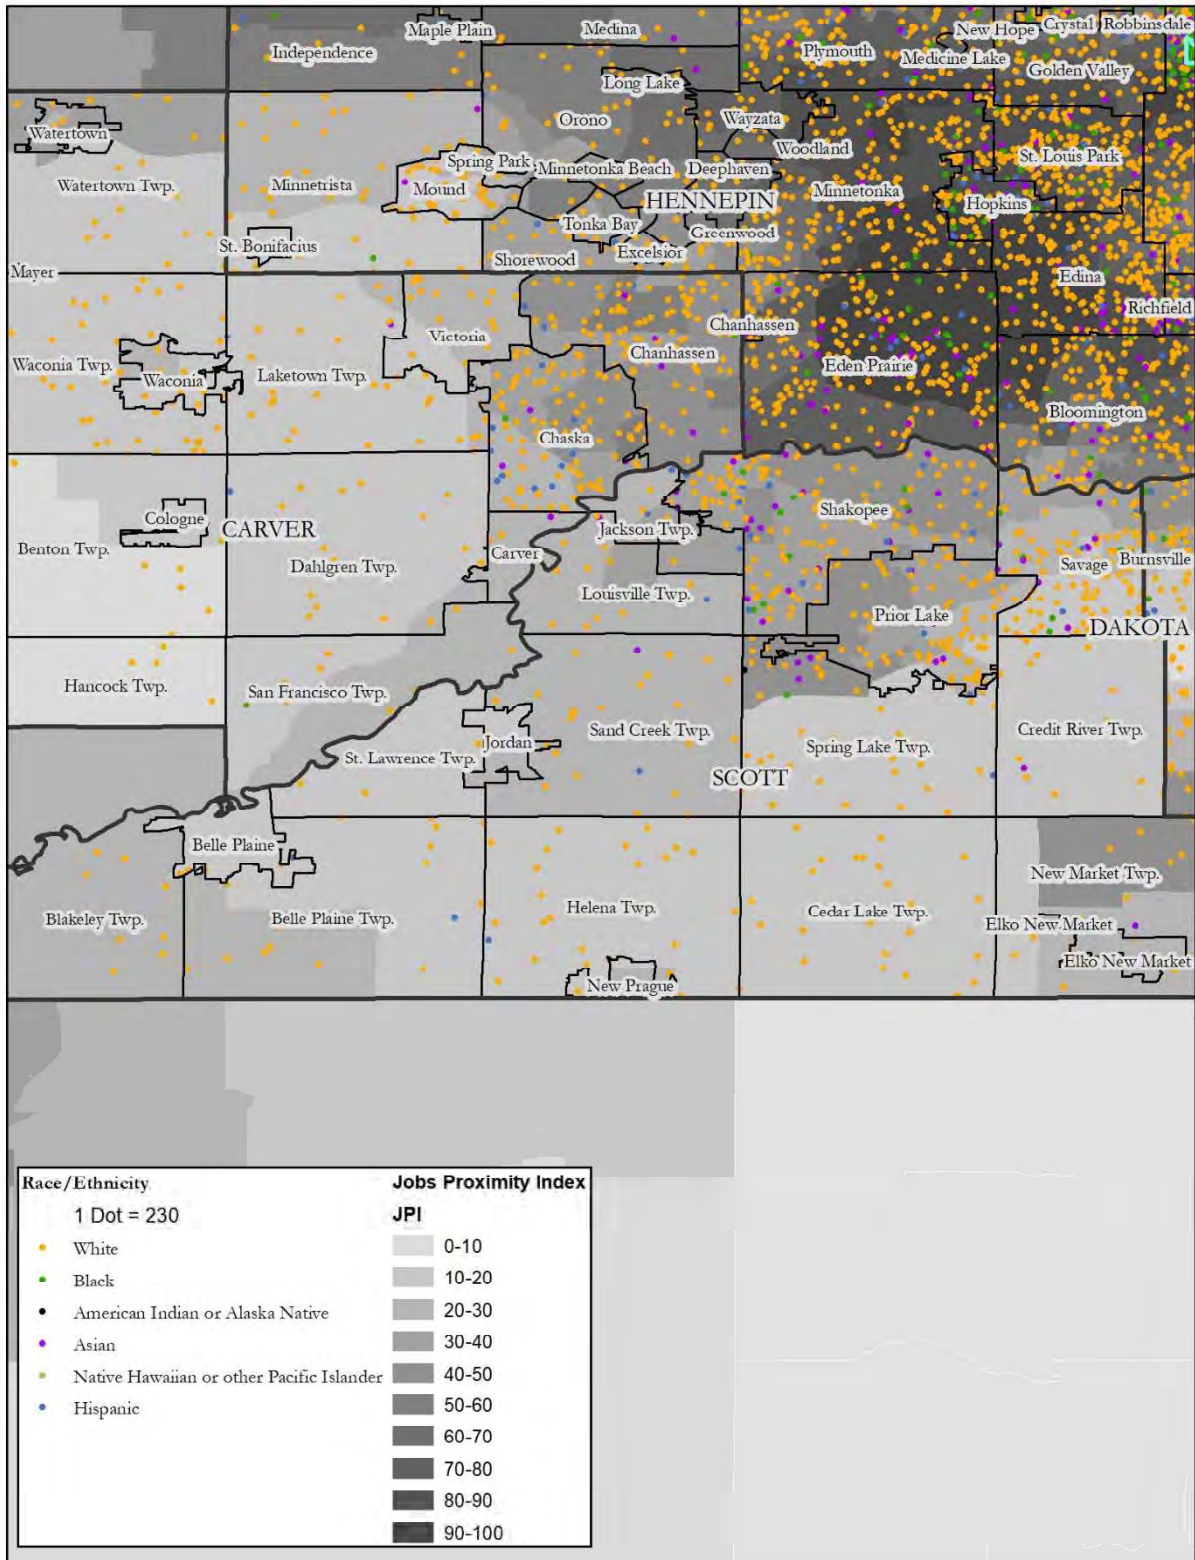

Map 51: St. Paul, Race, Jobs Proximity Index

Map 52: St. Paul, National Origin, Jobs Proximity Index

Map 53: Washington County, Race, Jobs Proximity Index

Map 54: Washington County, National Origin, Jobs Proximity Index

Map 55: Woodbury, Race, Jobs Proximity Index

Map 56: Woodbury, National Origin, Jobs Proximity Index

Map 57: Scott County, Race, Jobs Proximity Index

Map 58: Scott County, National Origin, Jobs Proximity Index

Map 55: Woodbury, Race, Transit Trips Index

Map 56: Woodbury, National Origin, Transit Trips Index

Map 57: Scott County, Race, Transit Trips Index

Map 58: Scott County, National Origin, Transit Trips Index

Map 59: Carver County, Race, Transit Trips Index

Map 60: Carver County, National Origin, Transit Trips Index