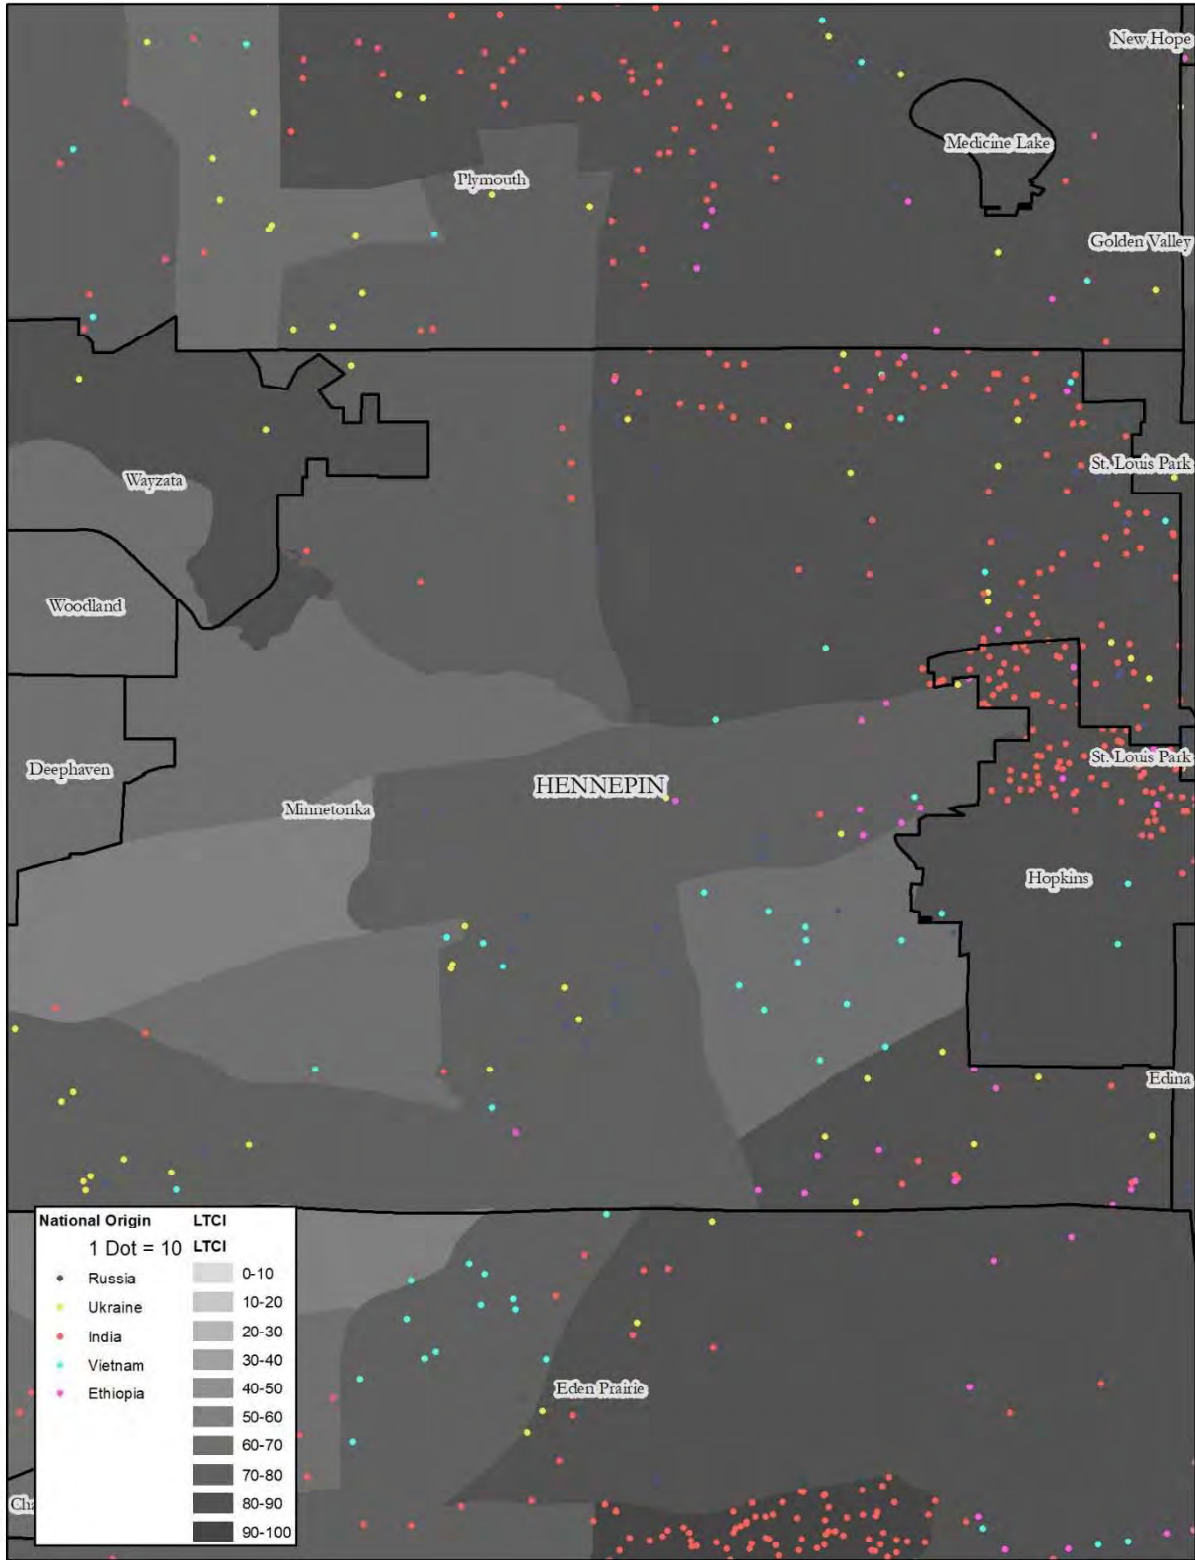

Map 16: Minnetonka, National Origin, Low Transportation Cost Index