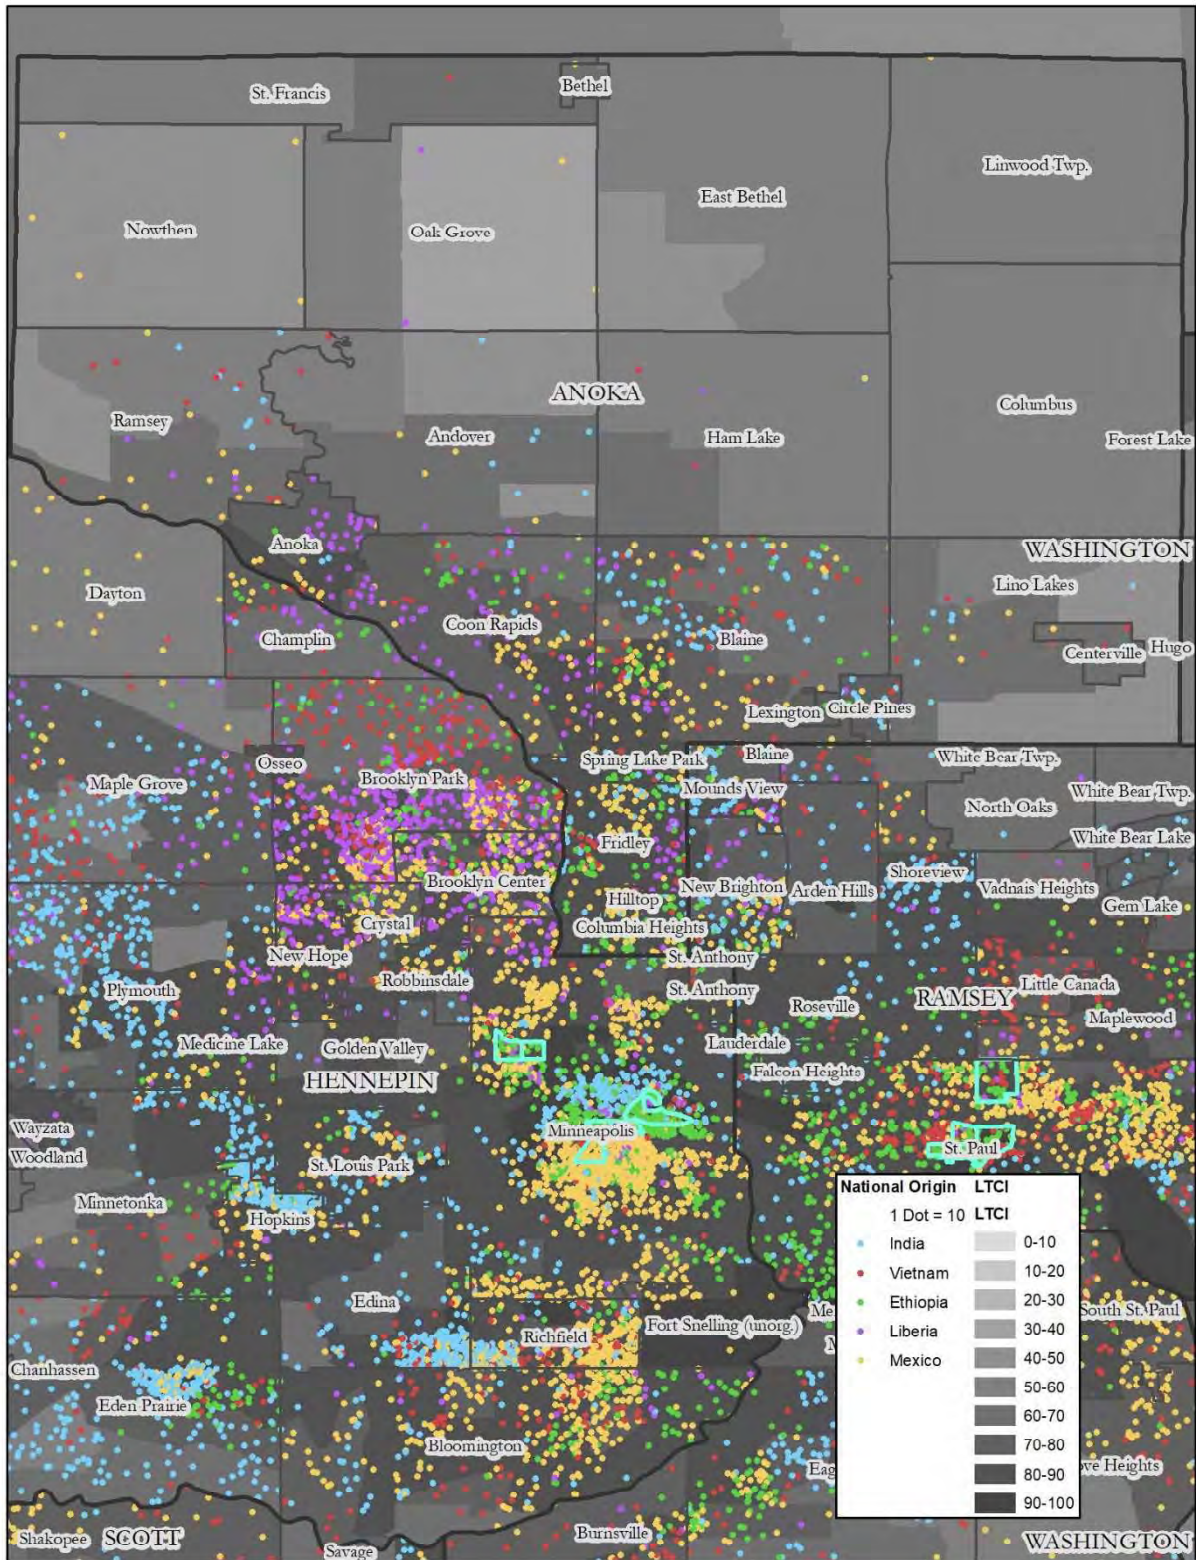

Map 55: Woodbury, Race, Jobs Proximity Index

Map 56: Woodbury, National Origin, Jobs Proximity Index

Map 57: Scott County, Race, Jobs Proximity Index

Map 58: Scott County, National Origin, Jobs Proximity Index

Map 59: Carver County, Race, Jobs Proximity Index

Map 60: Carver County, National Origin, Jobs Proximity Index

Transportation

- 1. Low Transportation Cost Index**
- 2. Transit Trips Index**

Map 1: Anoka County, Race, Low Transportation Cost Index

Map 2: Anoka County, National Origin, Low Transportation Cost Index

Map 3: Coon Rapids, Race, Low Transportation Cost Index

Map 4: Coon Rapids, National Origin, Low Transportation Cost Index

Map 5: Dakota County, Race, Low Transportation Cost Index

Map 59: Carver County, Race, Transit Trips Index

Map 60: Carver County, National Origin, Transit Trips Index