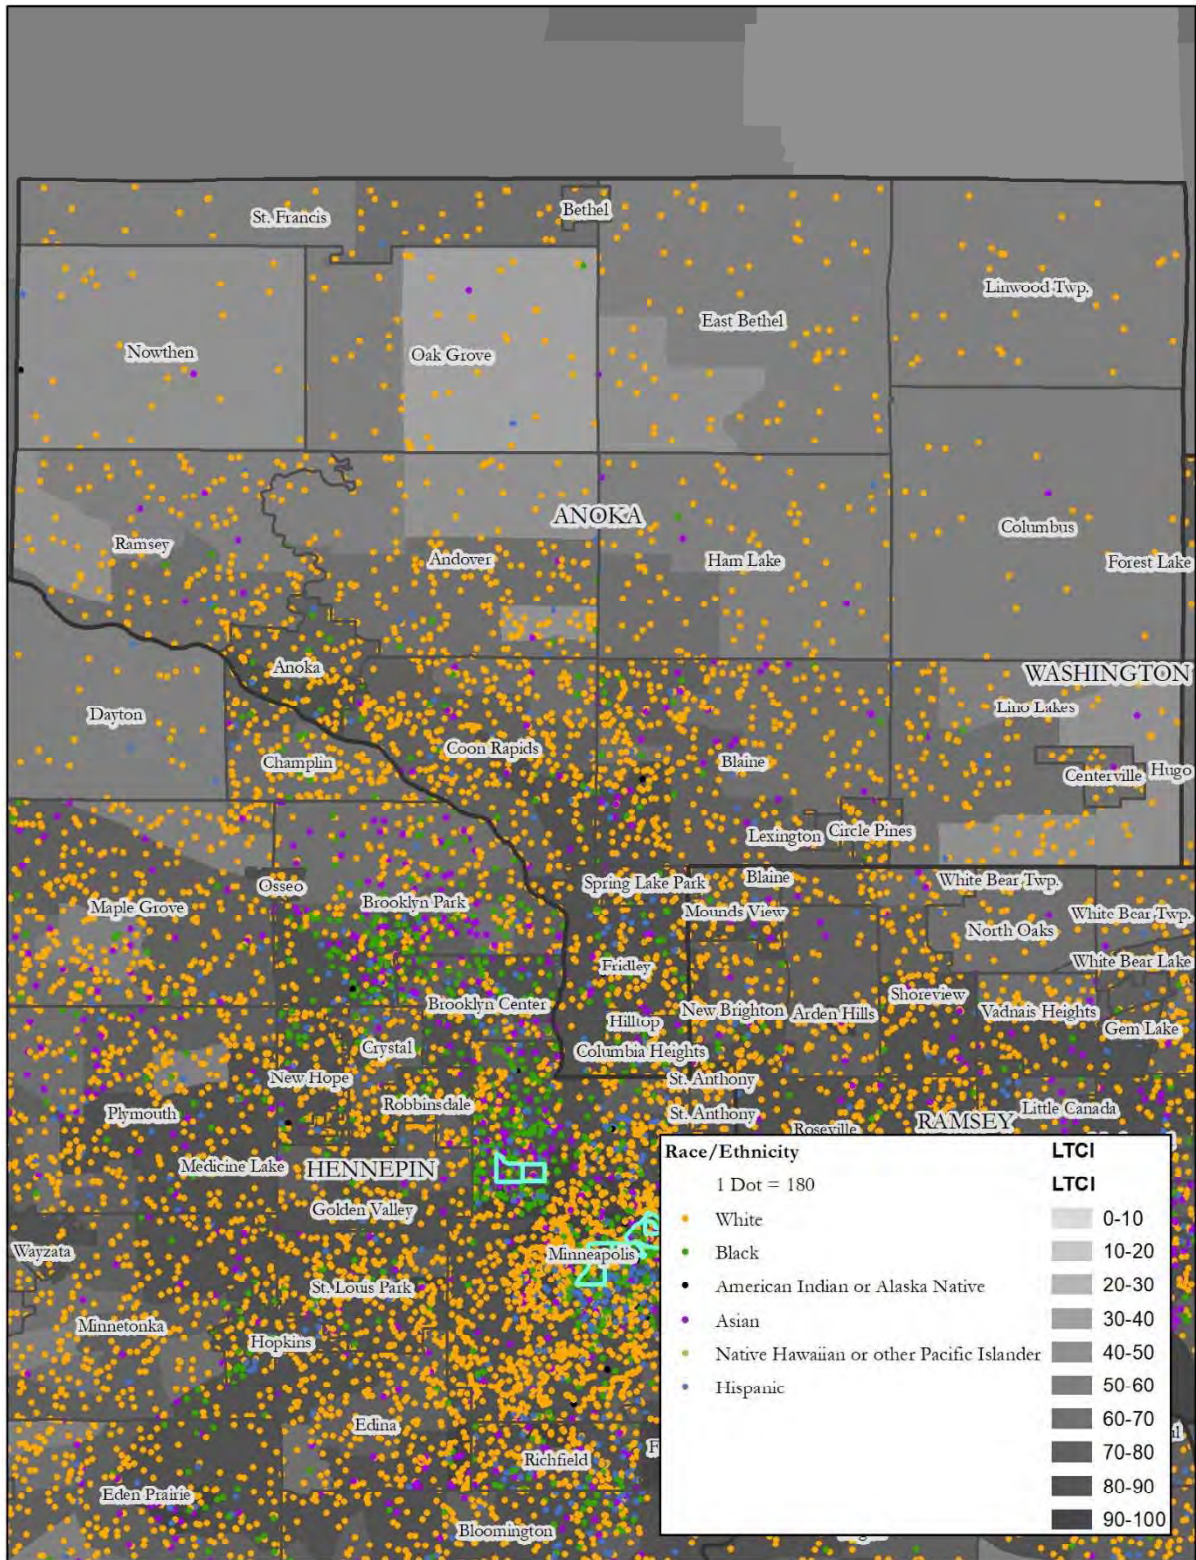

Map 55: Woodbury, Race, Jobs Proximity Index

Map 56: Woodbury, National Origin, Jobs Proximity Index

Map 57: Scott County, Race, Jobs Proximity Index

Map 58: Scott County, National Origin, Jobs Proximity Index

Map 59: Carver County, Race, Jobs Proximity Index

Map 60: Carver County, National Origin, Jobs Proximity Index

Transportation

- 1. Low Transportation Cost Index**
- 2. Transit Trips Index**

Map 1: Anoka County, Race, Low Transportation Cost Index

Map 2: Anoka County, National Origin, Low Transportation Cost Index

Map 3: Coon Rapids, Race, Low Transportation Cost Index

Map 4: Coon Rapids, National Origin, Low Transportation Cost Index

Map 5: Dakota County, Race, Low Transportation Cost Index

Map 59: Carver County, Race, Transit Trips Index

Map 60: Carver County, National Origin, Transit Trips Index