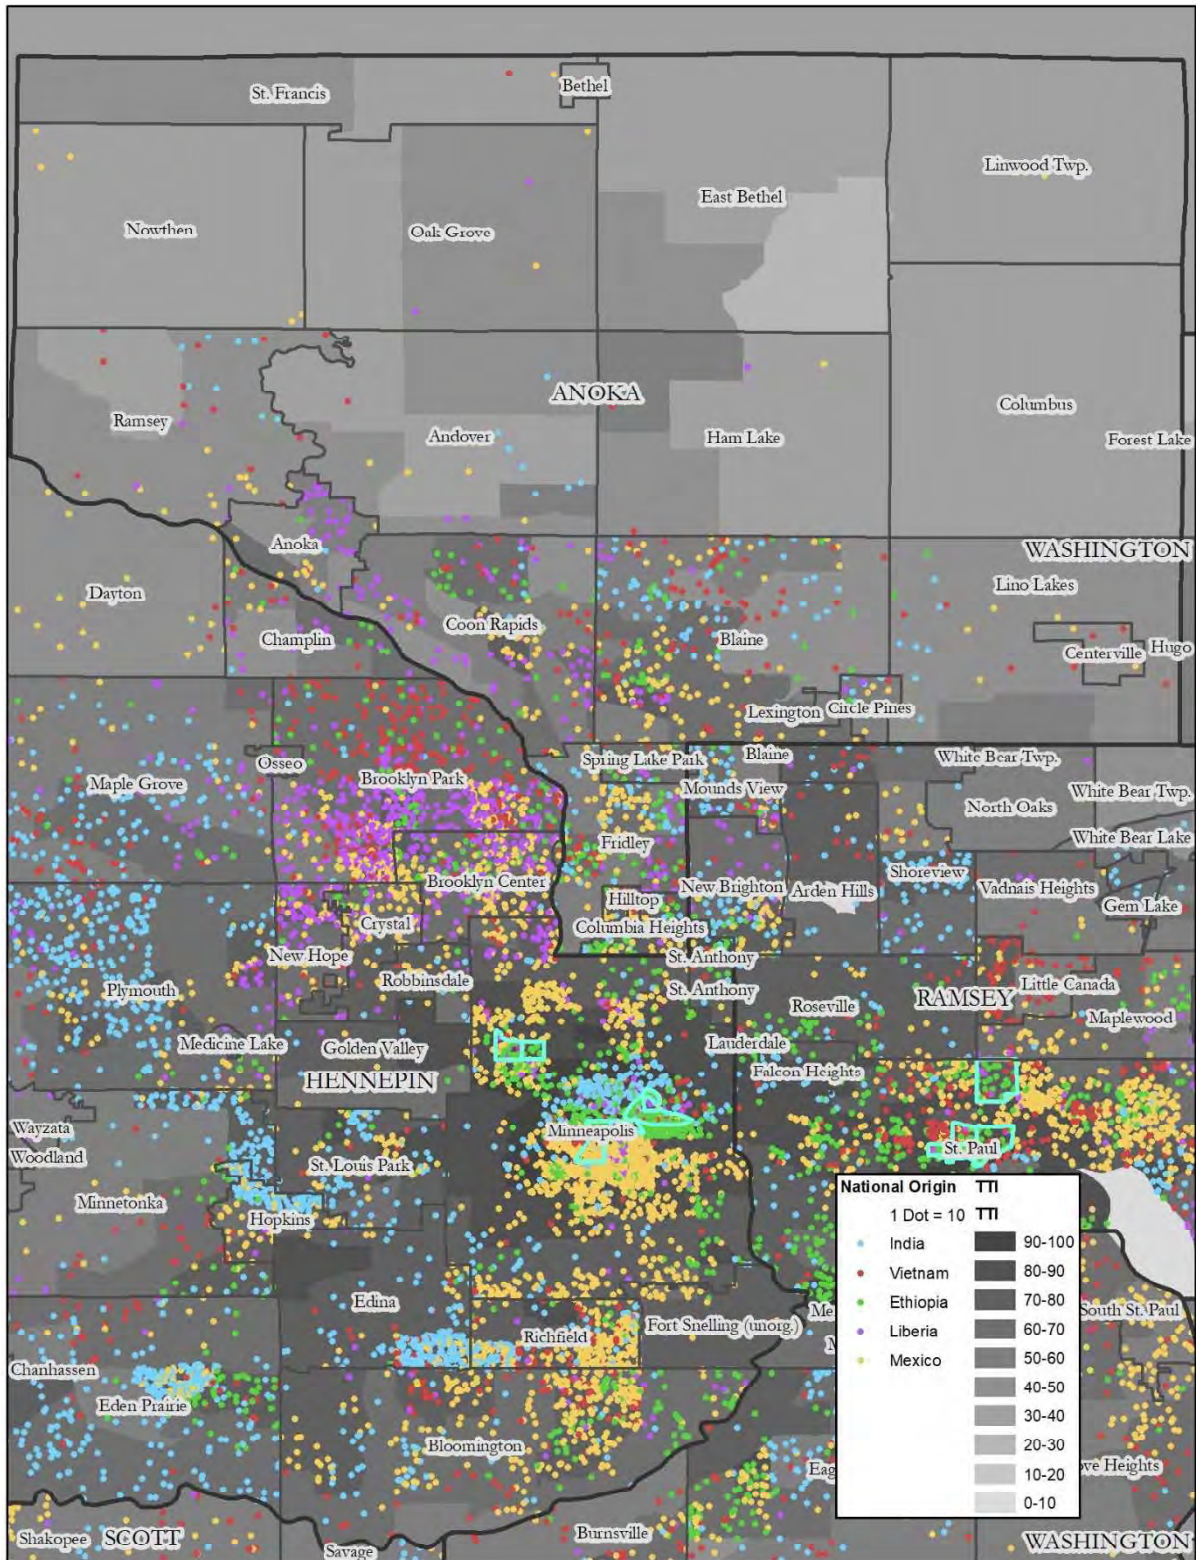

Map 32: Anoka County, National Origin, Transit Trips Index