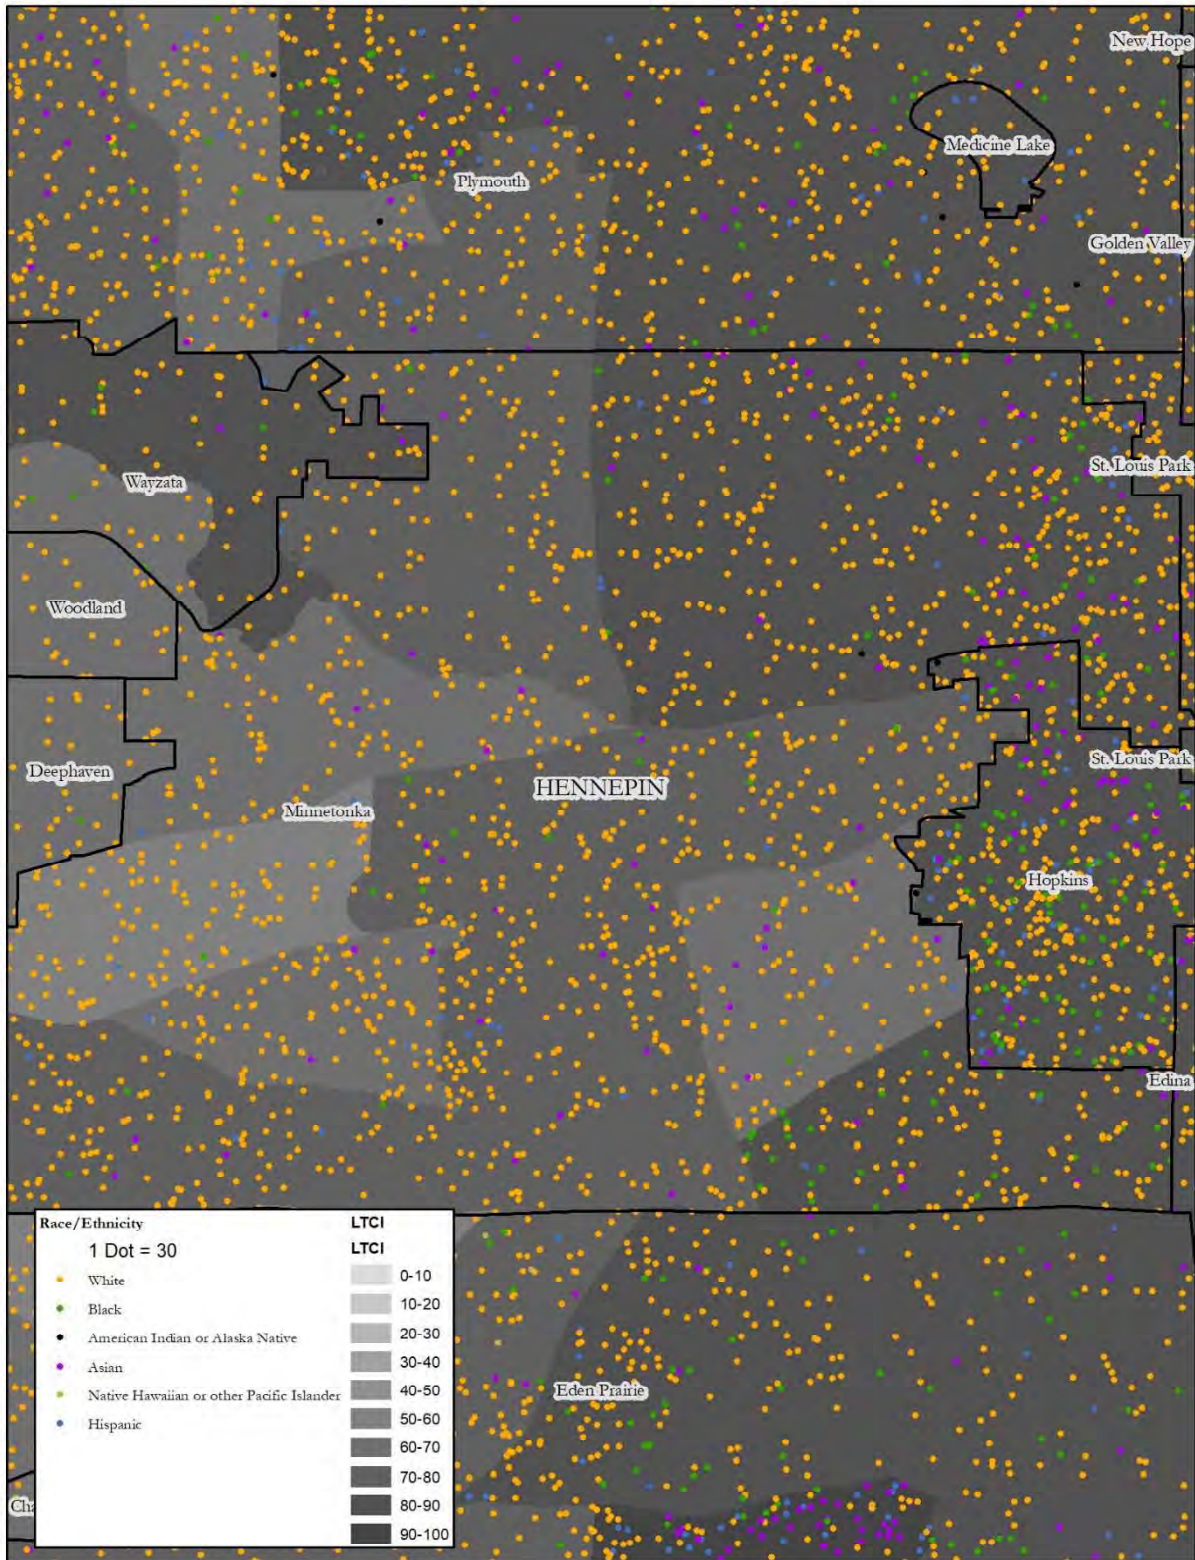

Map 15: Minnetonka, Race, Low Transportation Cost Index