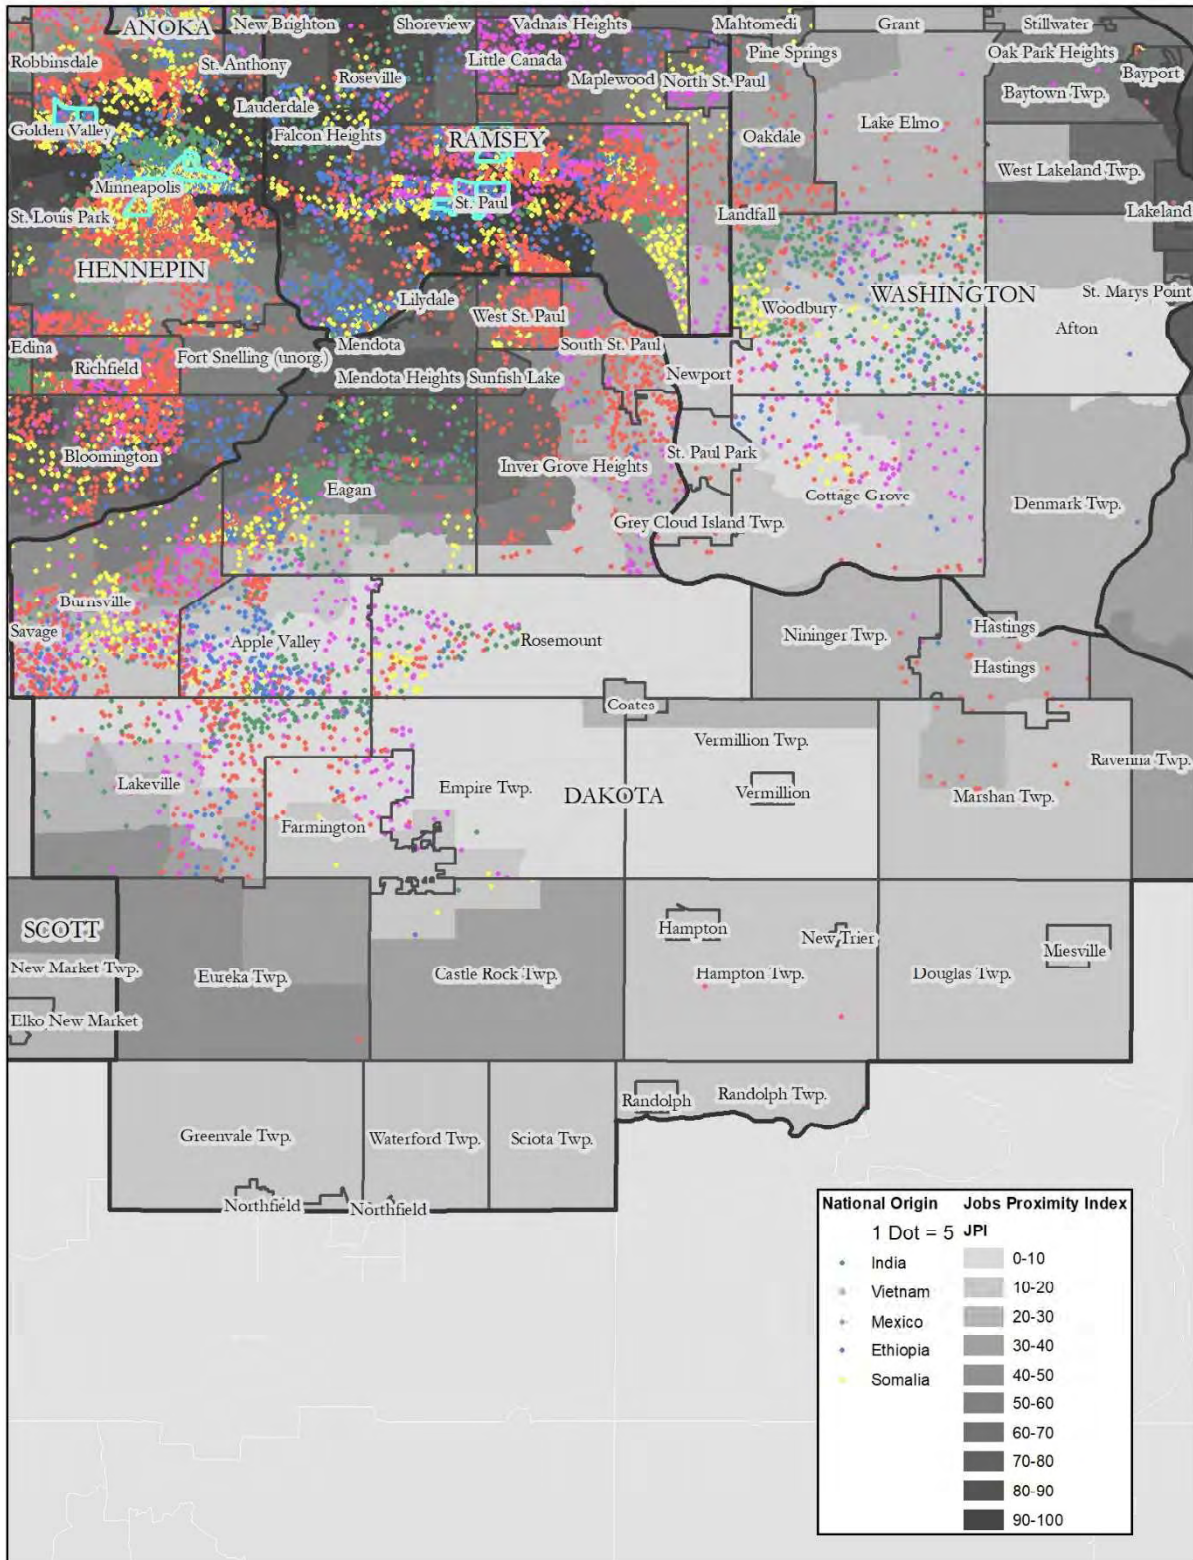

Map 31: Anoka County, Race, Jobs Proximity Index

Map 32: Anoka County, National Origin, Jobs Proximity Index

Map 33: Coon Rapids, Race, Jobs Proximity Index

Map 34: Coon Rapids, National Origin, Jobs Proximity Index

Map 35: Dakota County, Race, Jobs Proximity Index

Map 36: Dakota County, National Origin, Jobs Proximity Index

Map 37: Hennepin County, Race, Jobs Proximity Index

Map 38: Hennepin County, National Origin, Jobs Proximity Index

Map 31: Anoka County, Race, Transit Trips Index

Map 32: Anoka County, National Origin, Transit Trips Index

Map 33: Coon Rapids, Race, Transit Trips Index

Map 34: Coon Rapids, National Origin, Transit Trips Index

Map 59: Carver County, Race, Transit Trips Index

Map 60: Carver County, National Origin, Transit Trips Index