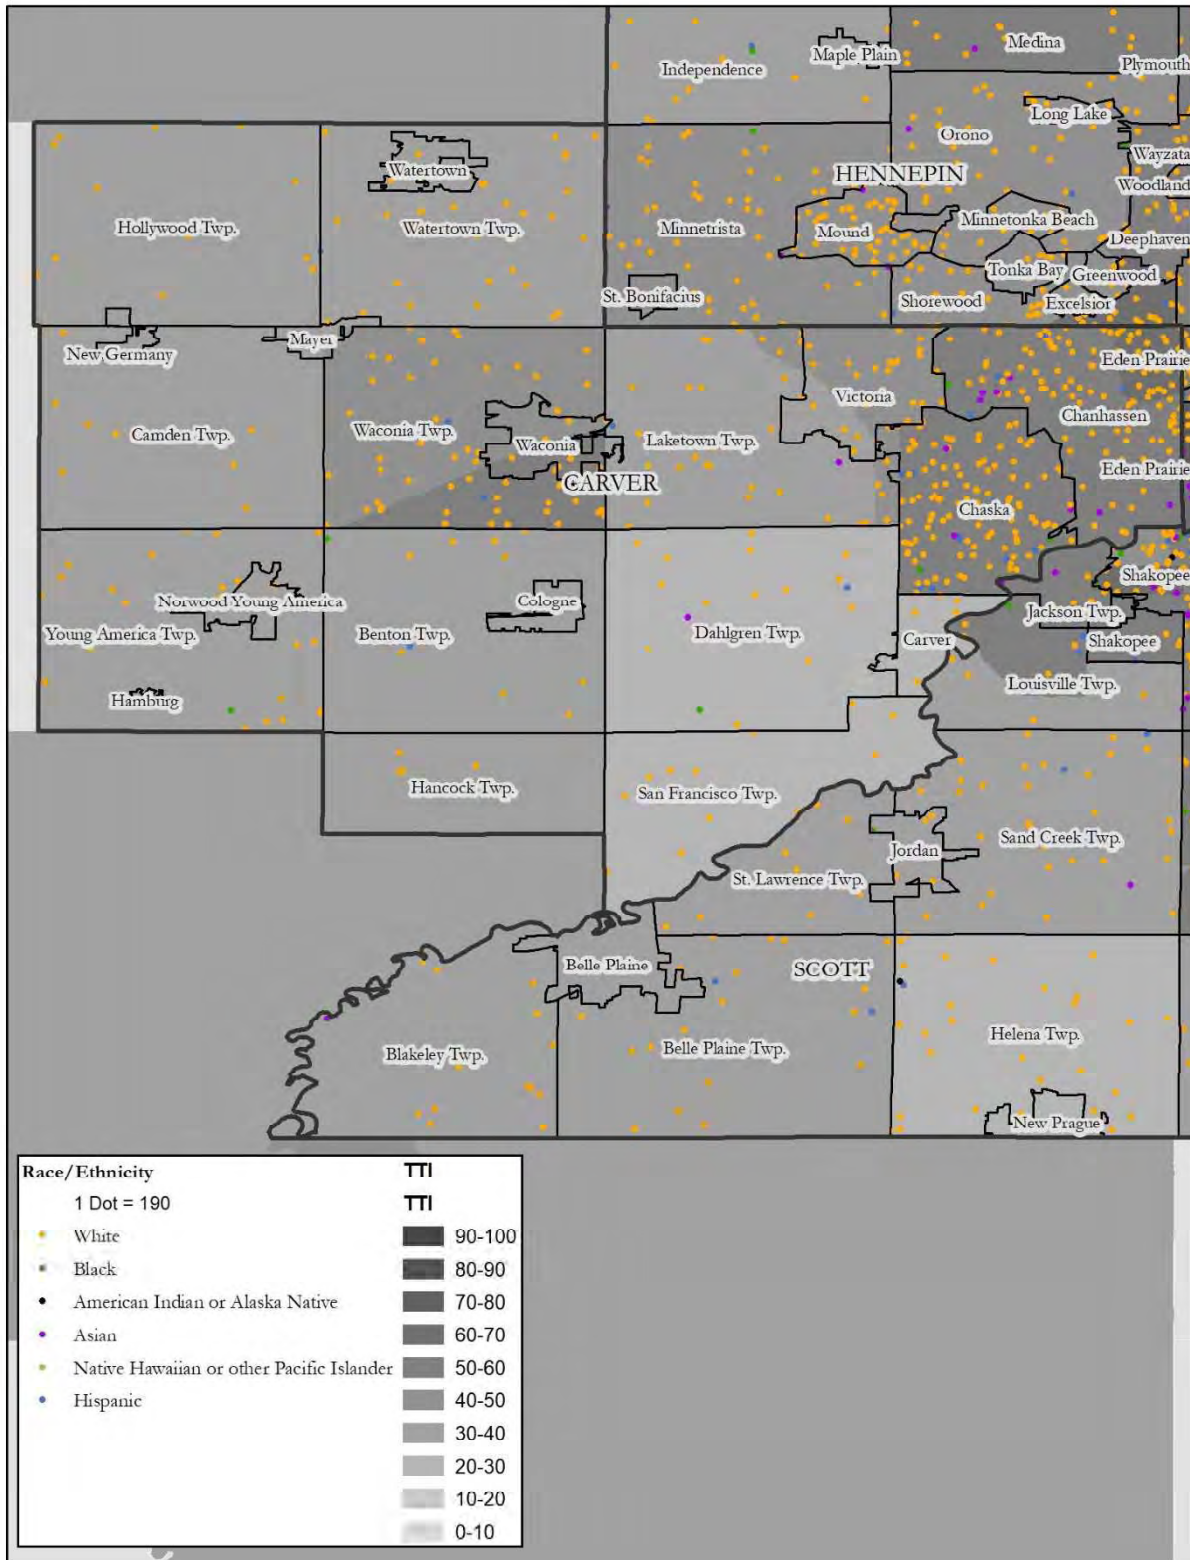

Map 2: Anoka County, National Origin, Low Transportation Cost Index

Map 3: Coon Rapids, Race, Low Transportation Cost Index

Map 4: Coon Rapids, National Origin, Low Transportation Cost Index

Map 5: Dakota County, Race, Low Transportation Cost Index

Map 35: Dakota County, Race, Transit Trips Index

Map 36: Dakota County, National Origin, Transit Trips Index

Map 37: Hennepin County, Race, Transit Trips Index

Map 38: Hennepin County, National Origin, Transit Trips Index

Map 55: Woodbury, Race, Transit Trips Index

Map 56: Woodbury, National Origin, Transit Trips Index

Map 57: Scott County, Race, Transit Trips Index

Map 58: Scott County, National Origin, Transit Trips Index

Map 59: Carver County, Race, Transit Trips Index

Map 60: Carver County, National Origin, Transit Trips Index