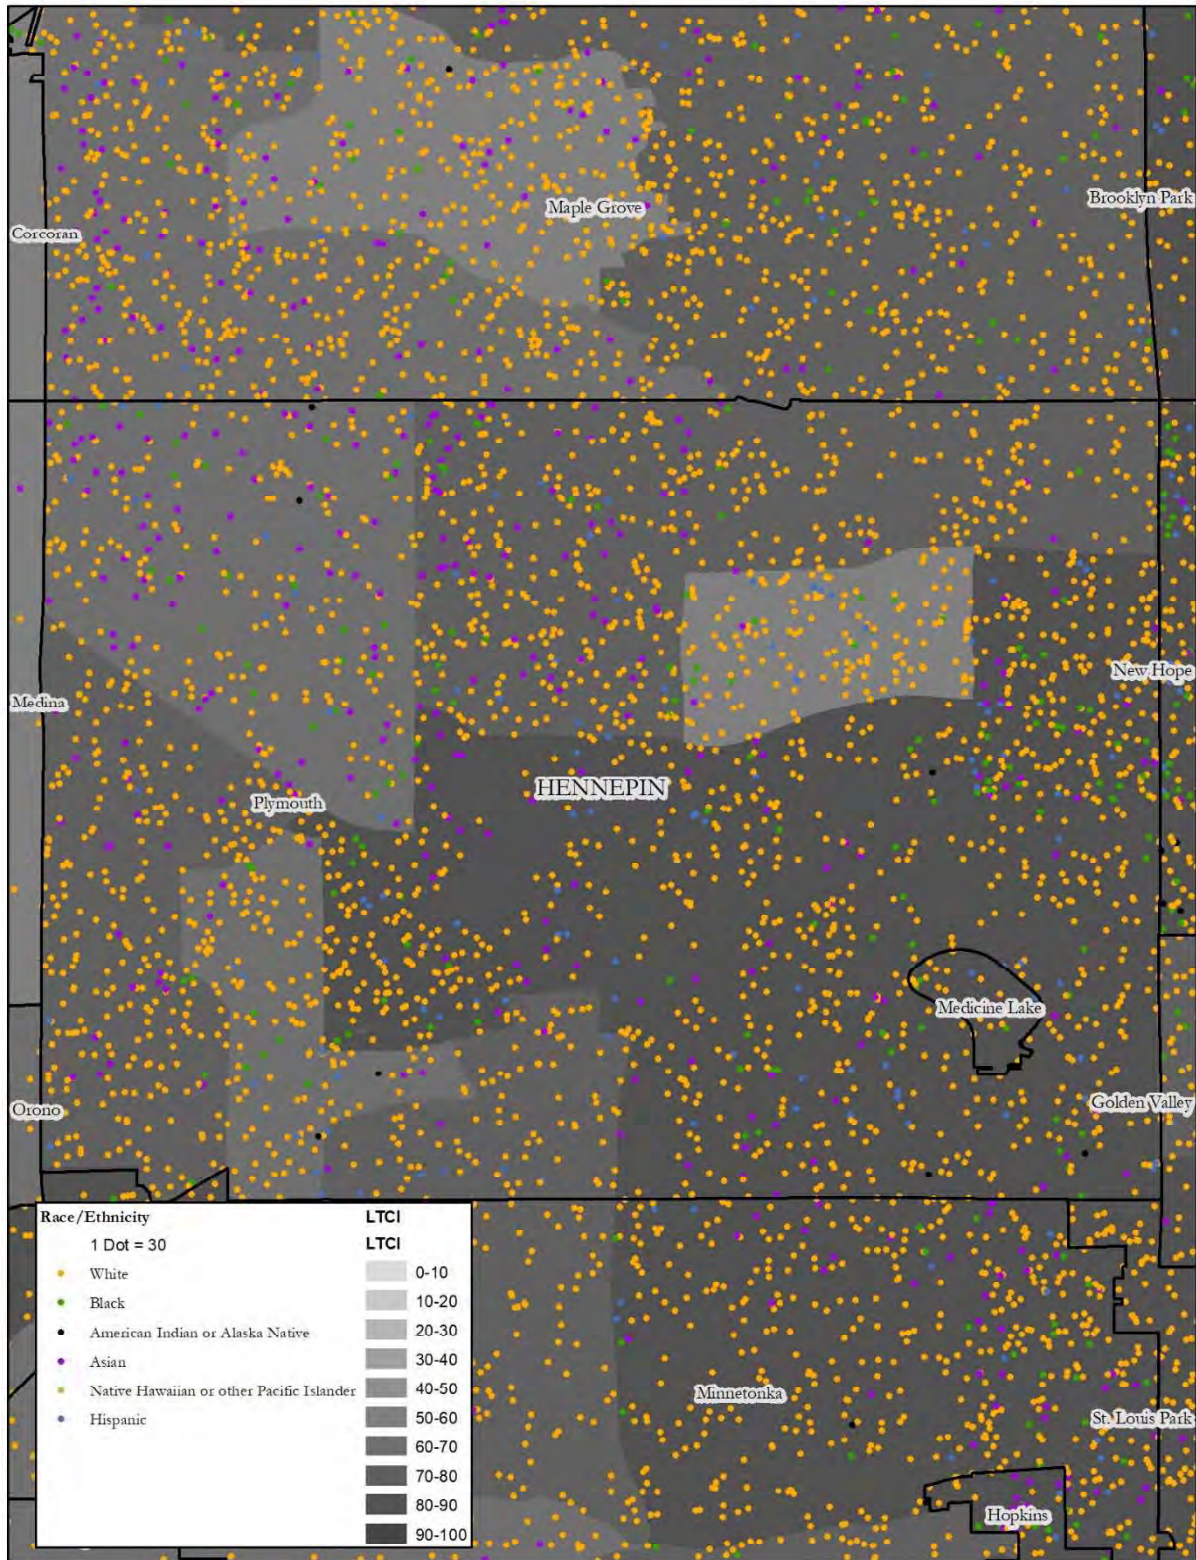

Map 17: Plymouth, Race, Low Transportation Cost Index