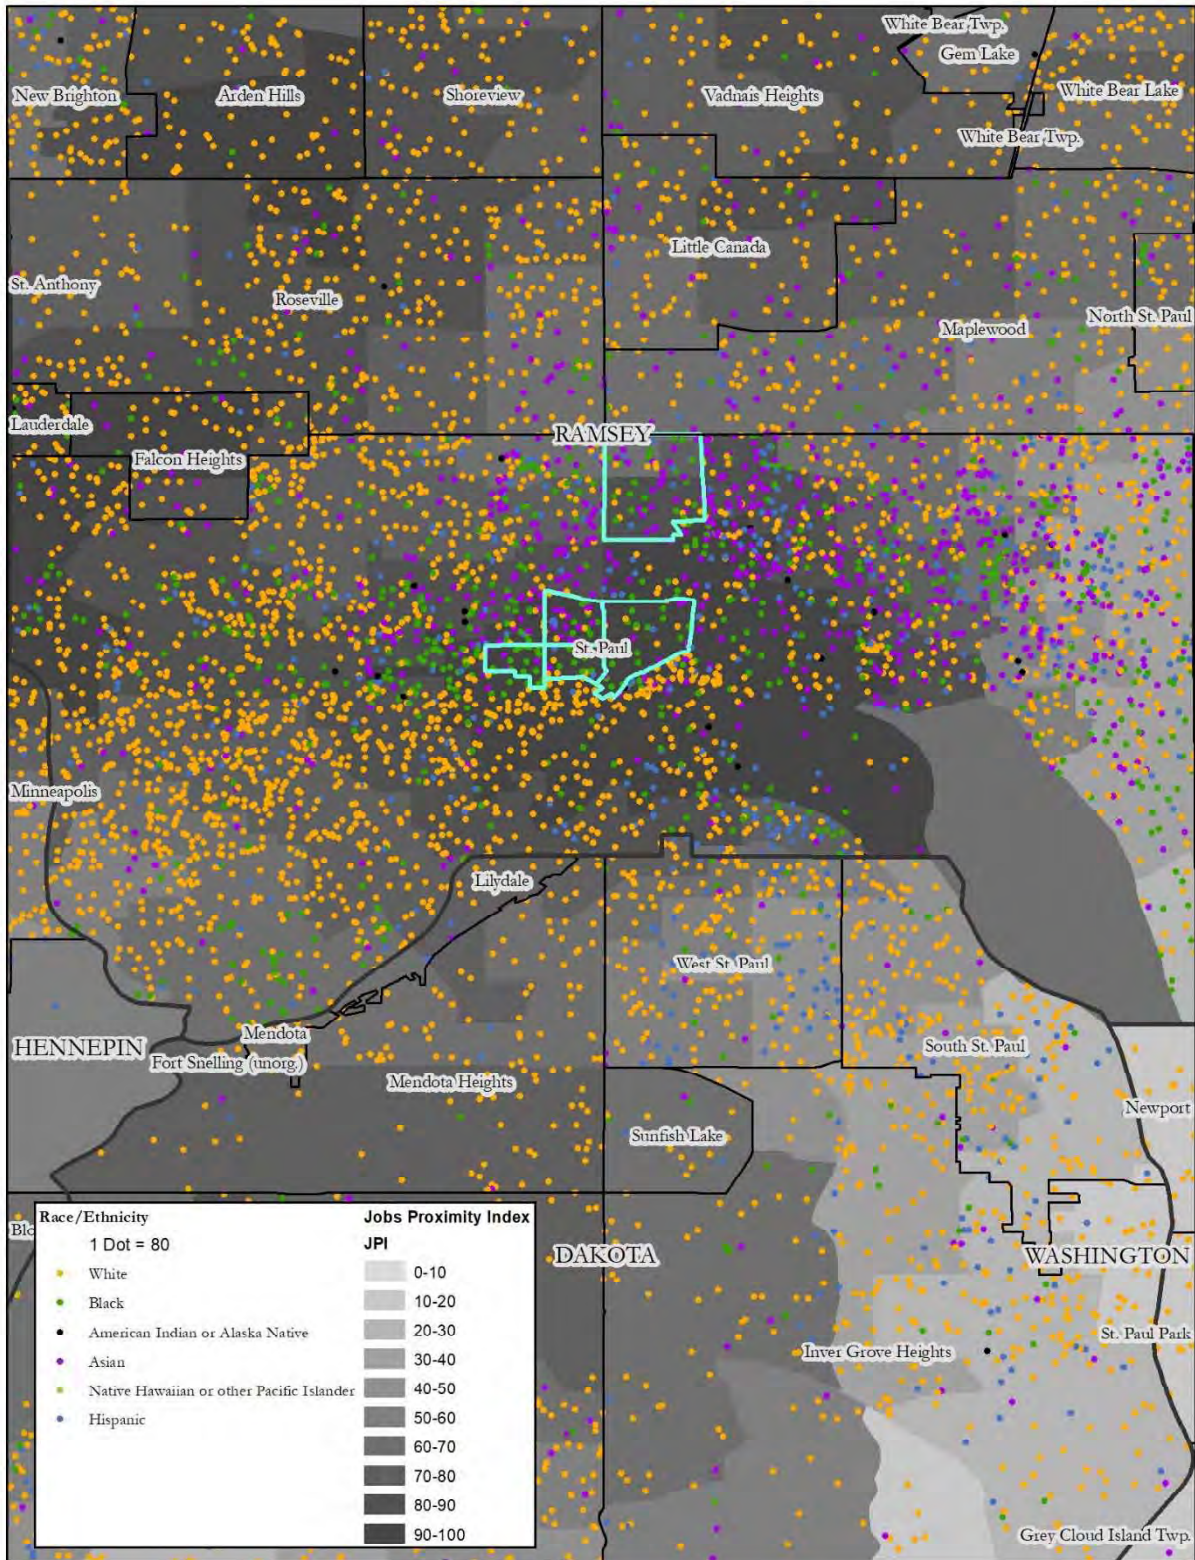

Map 39: Bloomington, Race, Jobs Proximity Index

Map 40: Bloomington, National Origin, Jobs Proximity Index

Map 41: Eden Prairie, Race, Jobs Proximity Index

Map 42: Eden Prairie, National Origin, Jobs Proximity Index

Map 47: Plymouth, Race, Jobs Proximity Index

Map 48: Plymouth, National Origin, Jobs Proximity Index

Map 49: Ramsey County, Race, Jobs Proximity Index

Map 50: Ramsey County, National Origin, Jobs Proximity Index

Map 51: St. Paul, Race, Jobs Proximity Index

Map 52: St. Paul, National Origin, Jobs Proximity Index

Map 53: Washington County, Race, Jobs Proximity Index

Map 54: Washington County, National Origin, Jobs Proximity Index

Map 59: Carver County, Race, Transit Trips Index

Map 60: Carver County, National Origin, Transit Trips Index