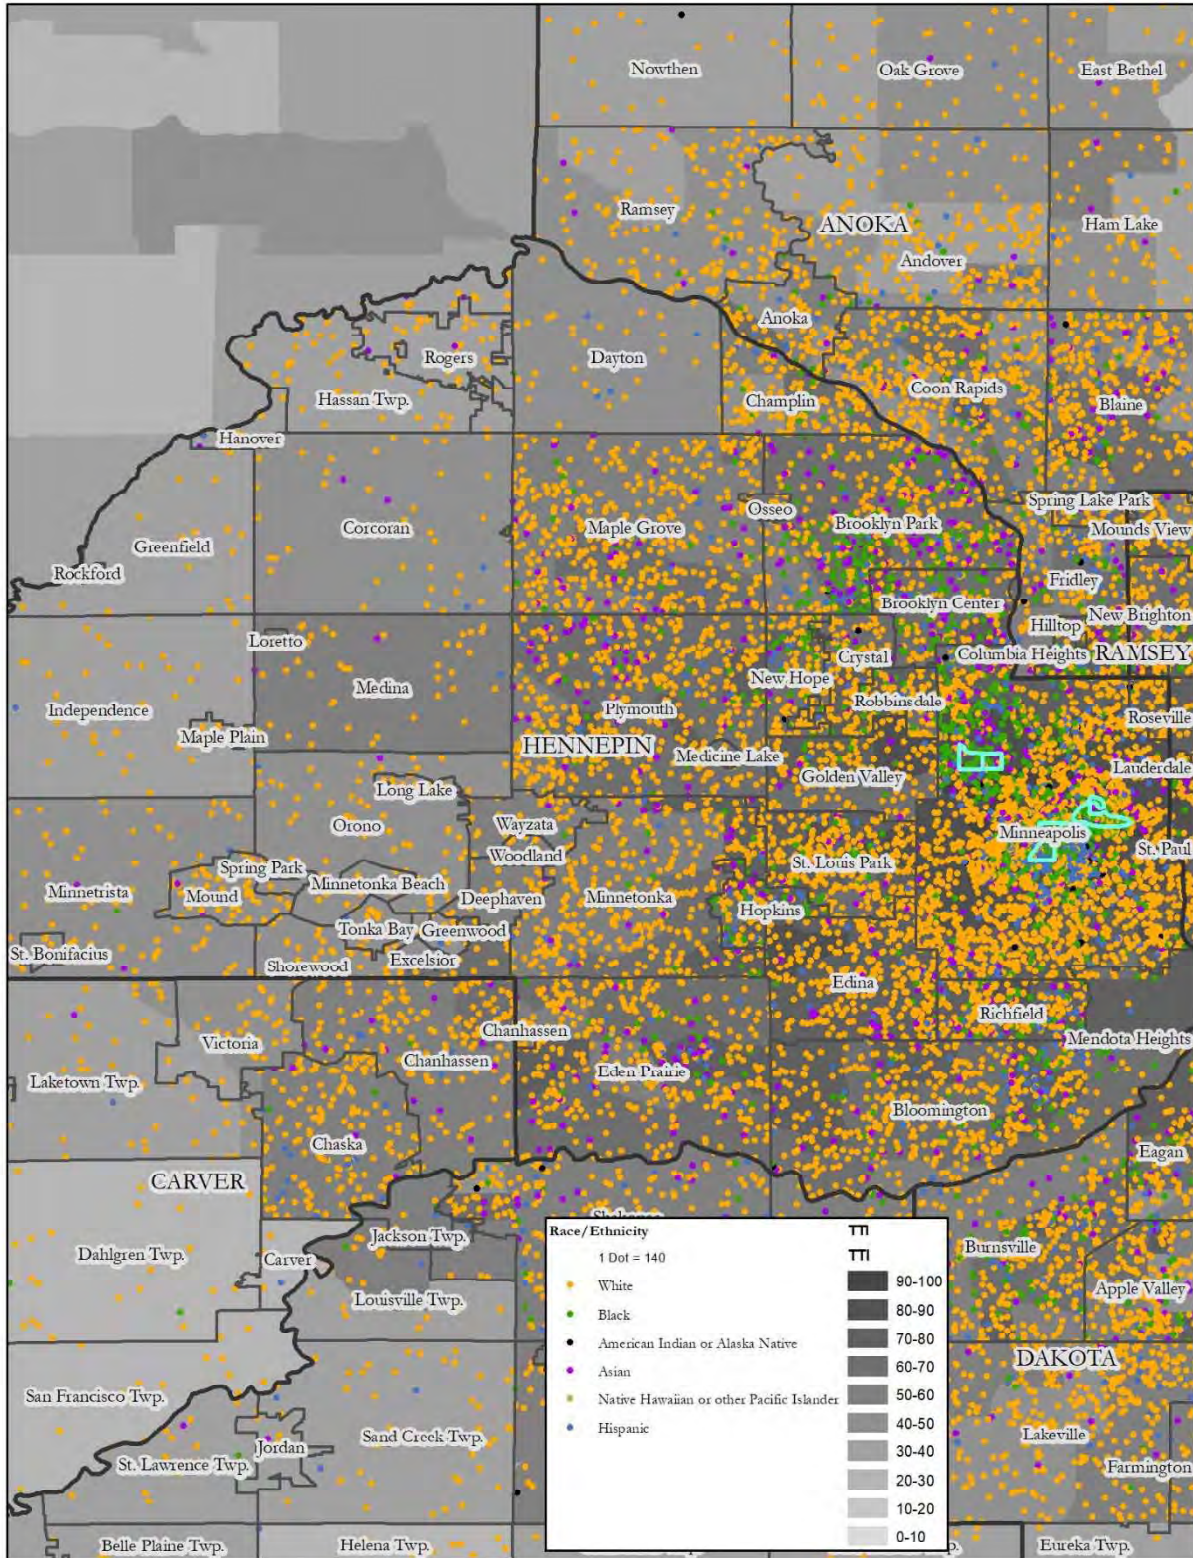

Map 2: Anoka County, National Origin, Low Transportation Cost Index

Map 3: Coon Rapids, Race, Low Transportation Cost Index

Map 4: Coon Rapids, National Origin, Low Transportation Cost Index

Map 5: Dakota County, Race, Low Transportation Cost Index

Map 27: Scott County, Race, Low Transportation Cost Index

Map 28: Scott County, National Origin, Low Transportation Cost Index

Map 29: Carver County, Race, Low Transportation Cost Index

Map 30: Carver County, National Origin, Low Transportation Cost Index

Map 31: Anoka County, Race, Transit Trips Index

Map 32: Anoka County, National Origin, Transit Trips Index

Map 33: Coon Rapids, Race, Transit Trips Index

Map 34: Coon Rapids, National Origin, Transit Trips Index

Map 35: Dakota County, Race, Transit Trips Index

Map 36: Dakota County, National Origin, Transit Trips Index

Map 37: Hennepin County, Race, Transit Trips Index

Map 38: Hennepin County, National Origin, Transit Trips Index