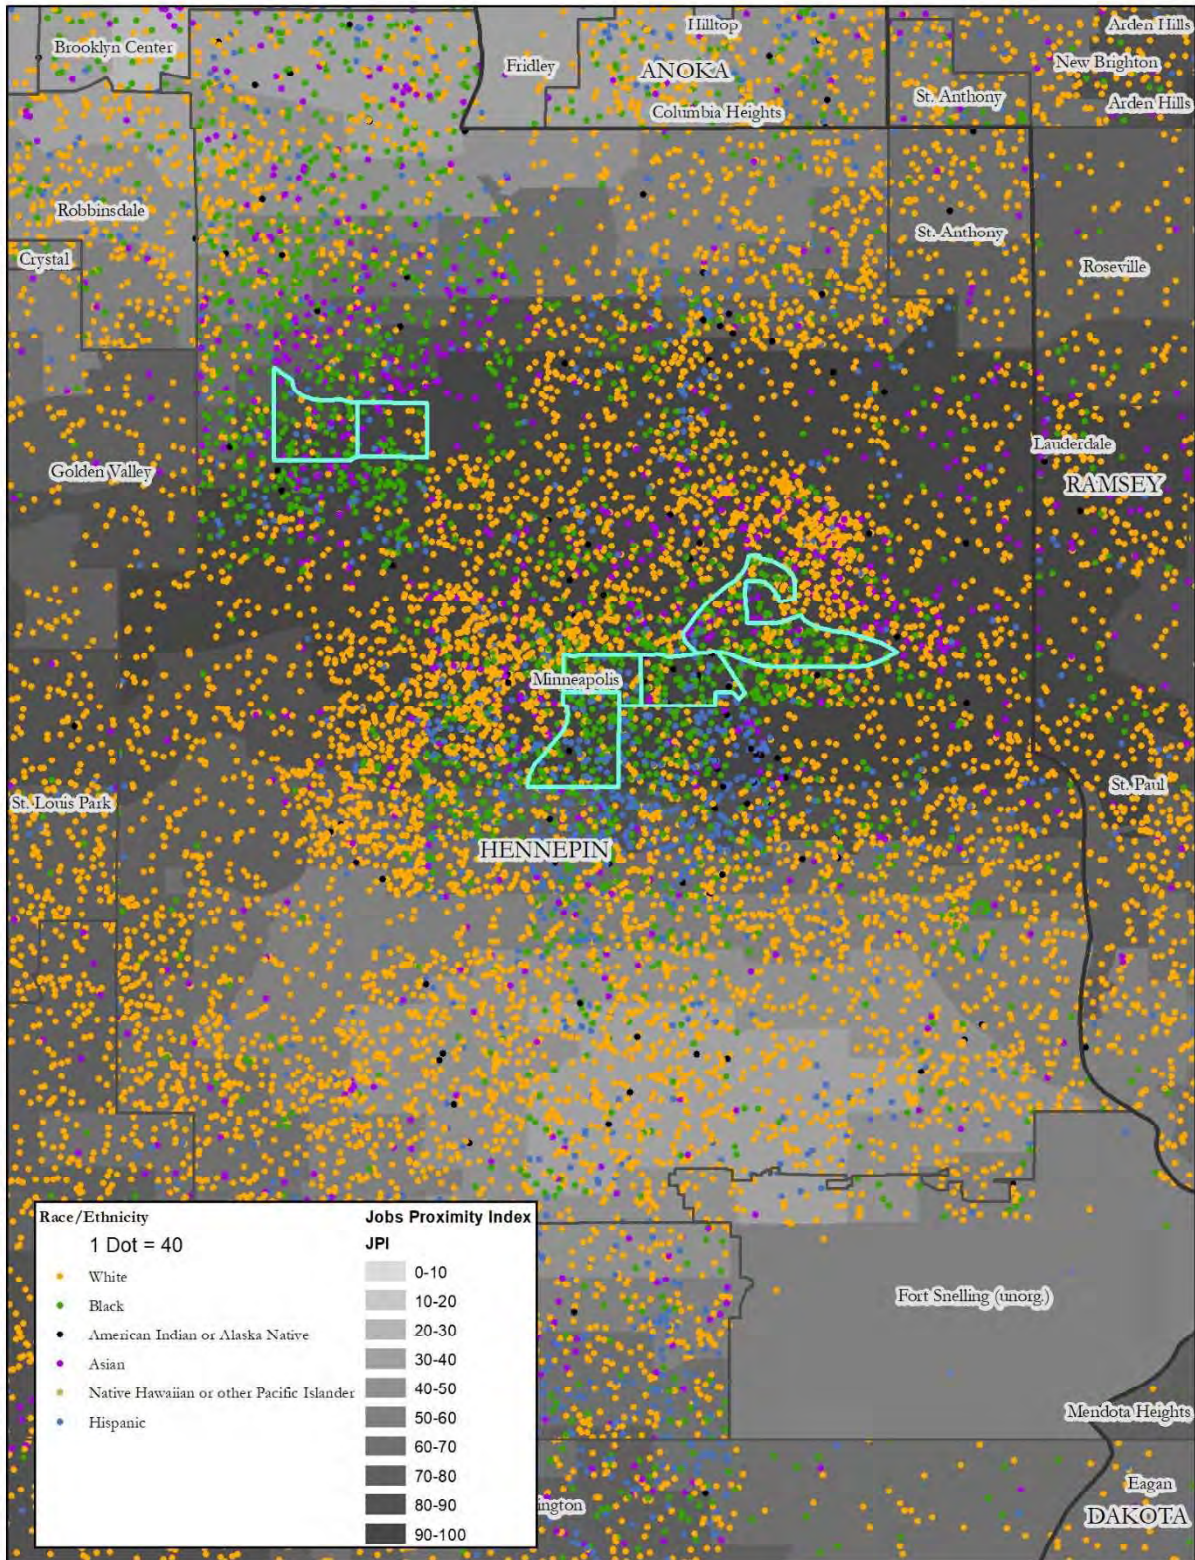

Map 35: Dakota County, Race, Jobs Proximity Index

Map 36: Dakota County, National Origin, Jobs Proximity Index

Map 37: Hennepin County, Race, Jobs Proximity Index

Map 38: Hennepin County, National Origin, Jobs Proximity Index

Map 39: Bloomington, Race, Jobs Proximity Index

Map 40: Bloomington, National Origin, Jobs Proximity Index

Map 41: Eden Prairie, Race, Jobs Proximity Index

Map 42: Eden Prairie, National Origin, Jobs Proximity Index

Map 43: Minneapolis, Race, Jobs Proximity Index

Map 44: Minneapolis, National Origin, Jobs Proximity Index

Map 45: Minnetonka, Race, Jobs Proximity Index

Map 46: Minnetonka, National Origin, Jobs Proximity Index

Map 59: Carver County, Race, Transit Trips Index

Map 60: Carver County, National Origin, Transit Trips Index