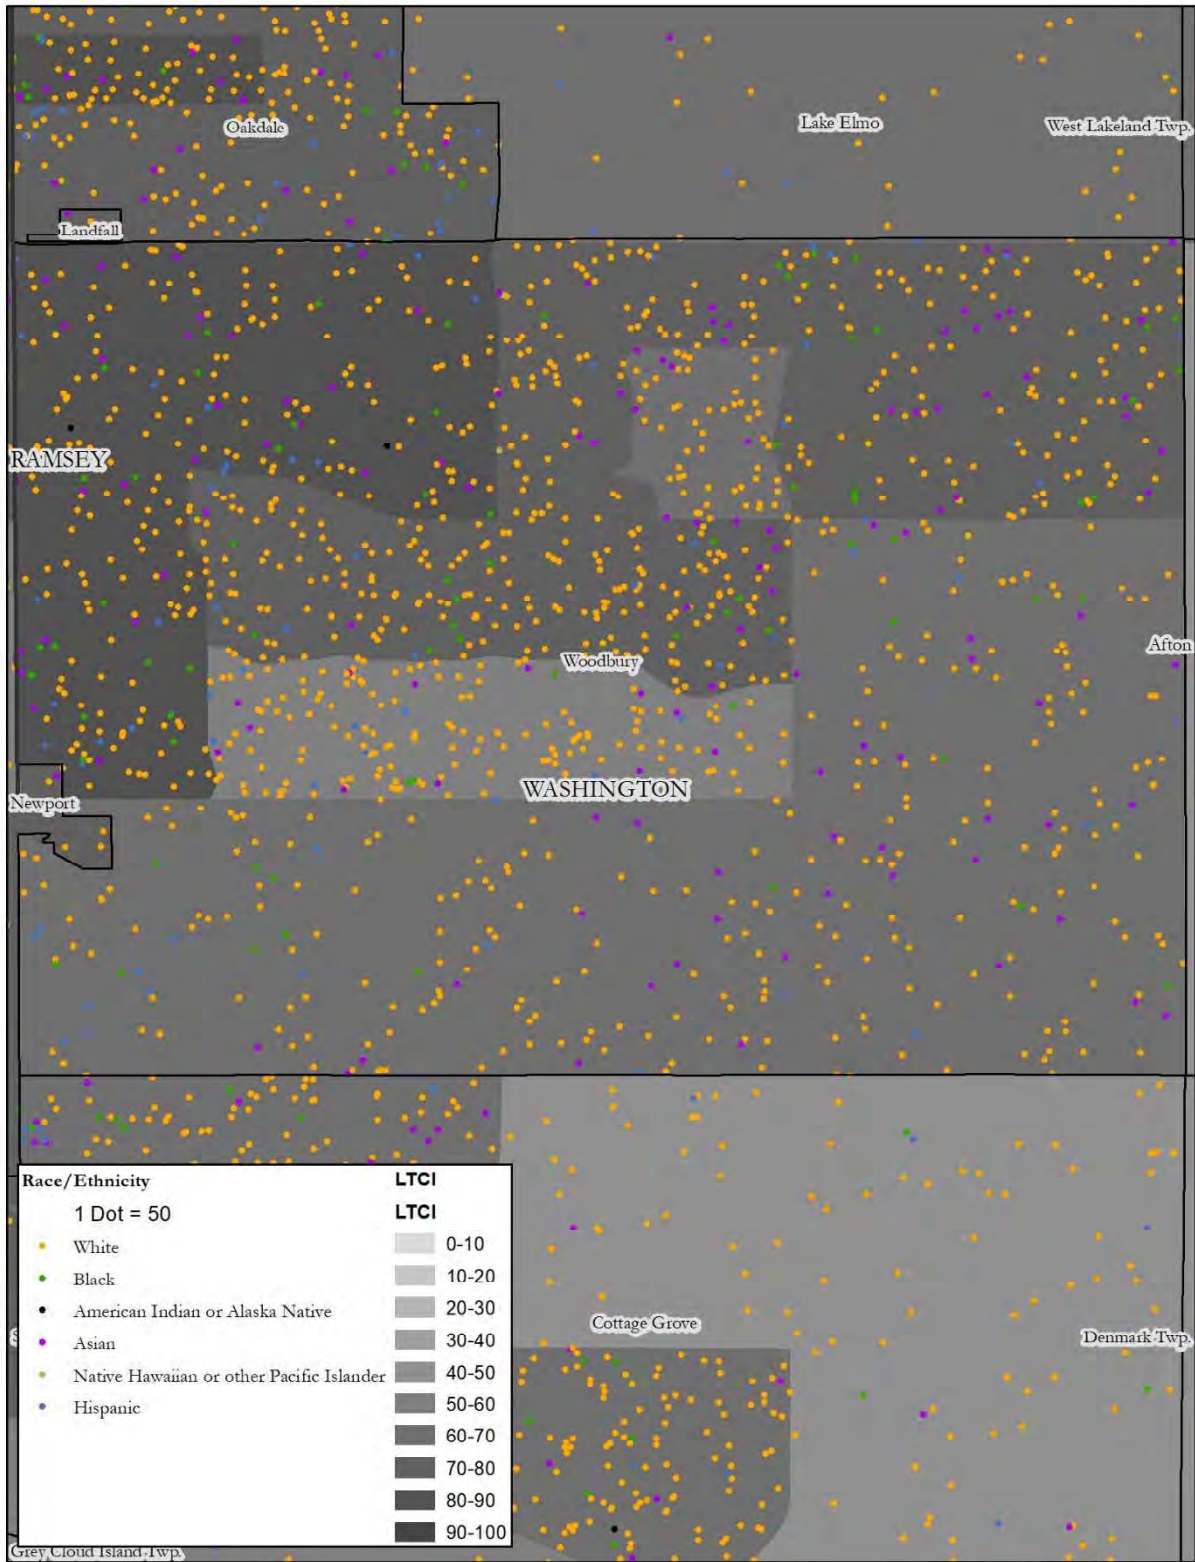

Map 25: Woodbury, Race, Low Transportation Cost Index