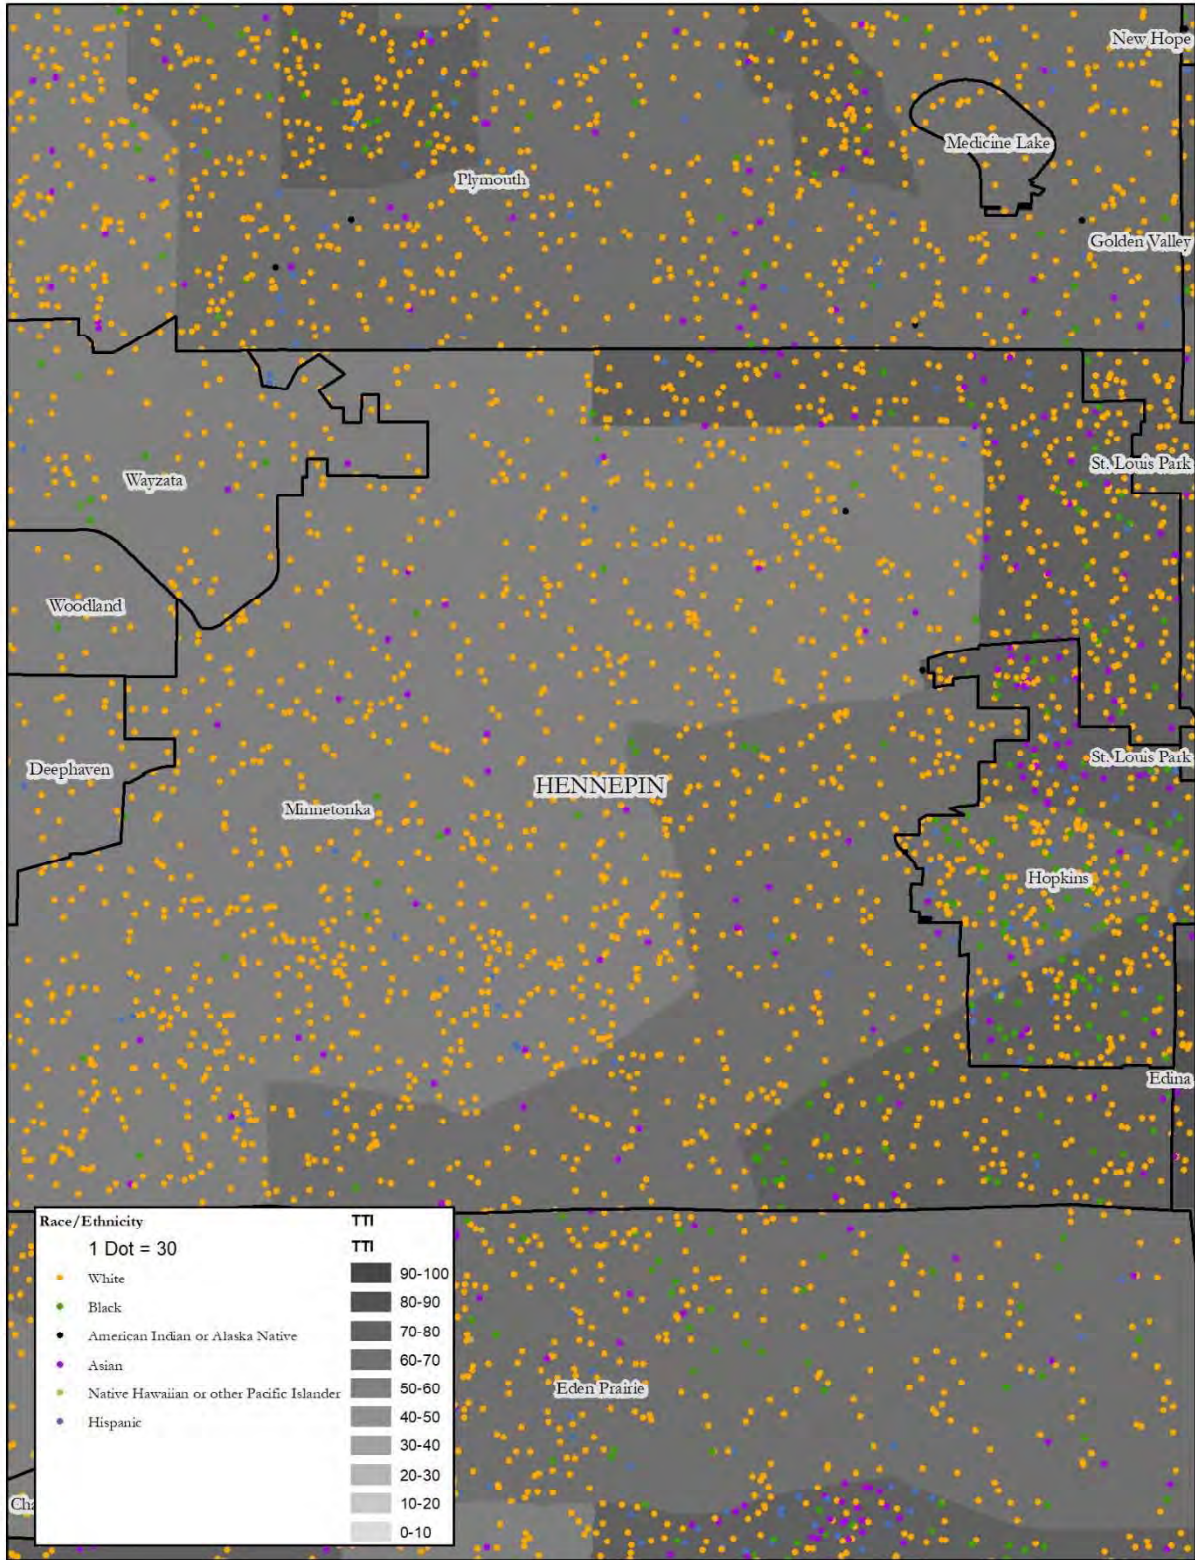

Map 35: Dakota County, Race, Transit Trips Index

Map 36: Dakota County, National Origin, Transit Trips Index

Map 37: Hennepin County, Race, Transit Trips Index

Map 38: Hennepin County, National Origin, Transit Trips Index

Map 39: Bloomington, Race, Transit Trips Index

Map 40: Bloomington, National Origin, Transit Trips Index

Map 41: Eden Prairie, Race, Transit Trips Index

Map 42: Eden Prairie, National Origin, Transit Trips Index

Map 43: Minneapolis, Race, Transit Trips Index

Map 44: Minneapolis, National Origin, Transit Trips Index

Map 45: Minnetonka, Race, Transit Trips Index

Map 46: Minnetonka, National Origin, Transit Trips Index

Map 59: Carver County, Race, Transit Trips Index

Map 60: Carver County, National Origin, Transit Trips Index