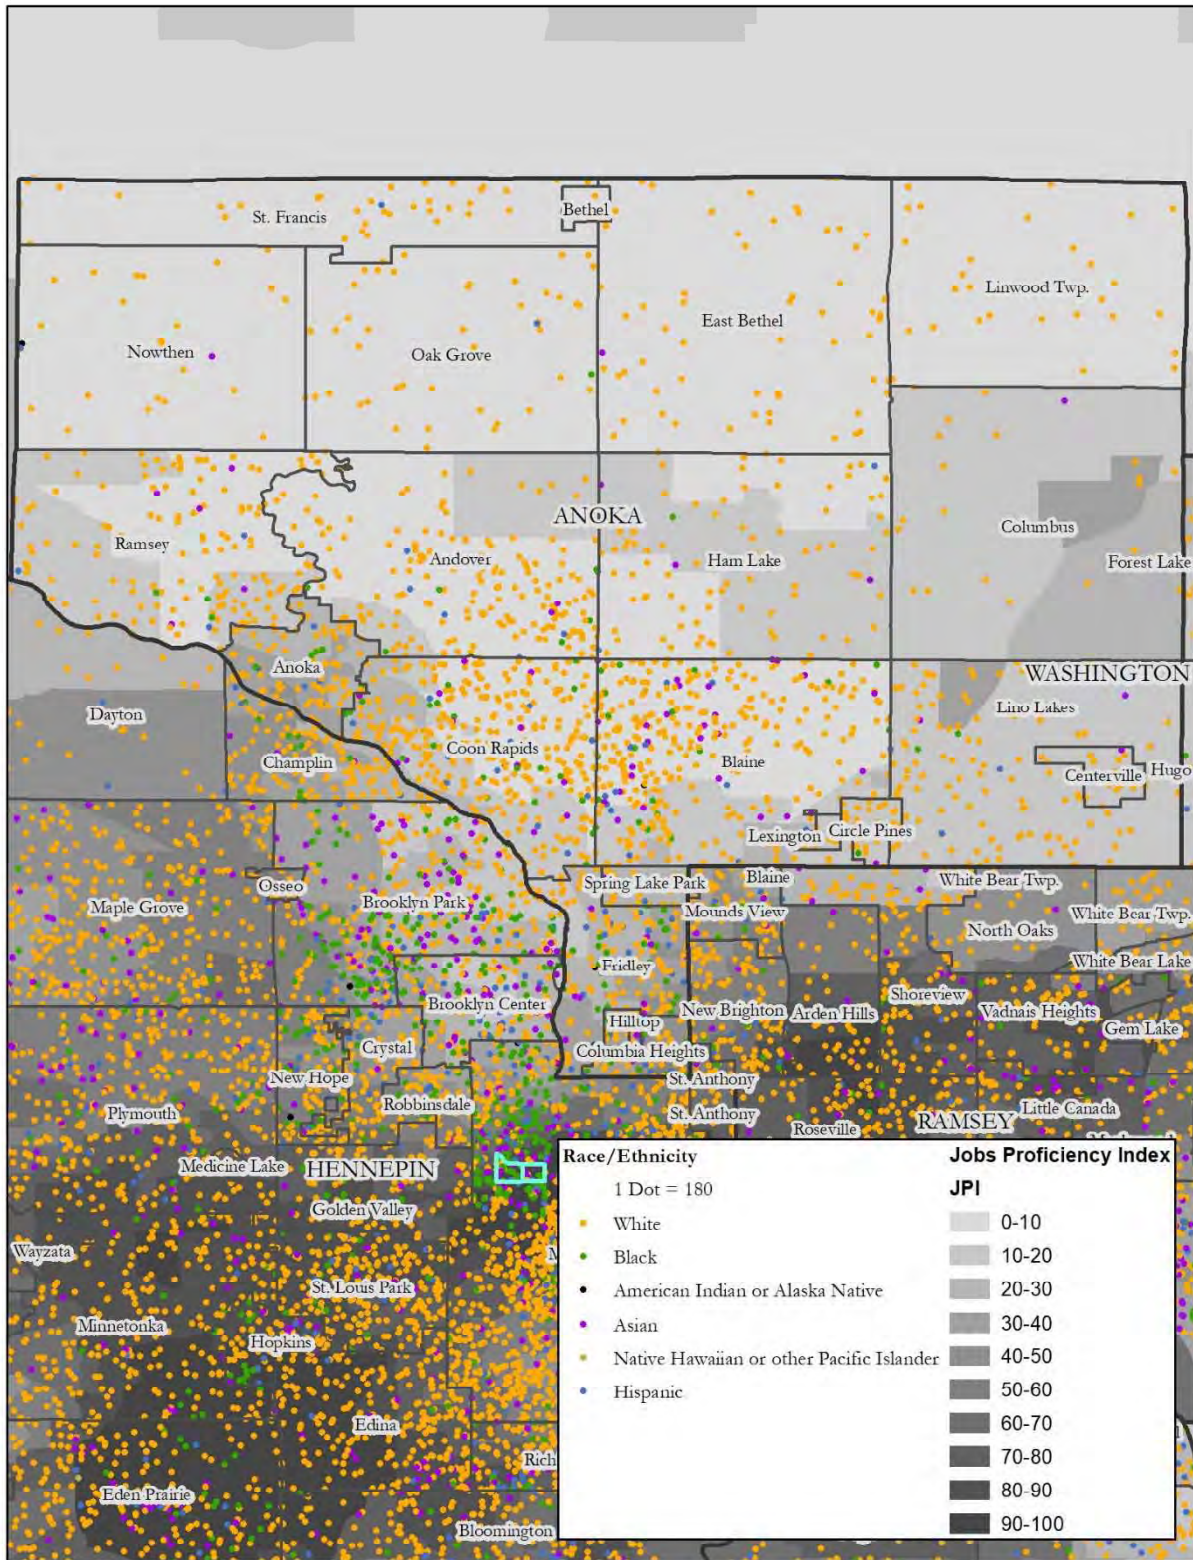

Map 31: Anoka County, Race, Jobs Proximity Index

Map 32: Anoka County, National Origin, Jobs Proximity Index

Map 33: Coon Rapids, Race, Jobs Proximity Index

Map 34: Coon Rapids, National Origin, Jobs Proximity Index

Map 35: Dakota County, Race, Jobs Proximity Index

Map 36: Dakota County, National Origin, Jobs Proximity Index

Map 37: Hennepin County, Race, Jobs Proximity Index

Map 38: Hennepin County, National Origin, Jobs Proximity Index

Map 39: Bloomington, Race, Jobs Proximity Index

Map 40: Bloomington, National Origin, Jobs Proximity Index

Map 41: Eden Prairie, Race, Jobs Proximity Index

Map 42: Eden Prairie, National Origin, Jobs Proximity Index

Map 2: Anoka County, National Origin, Low Transportation Cost Index

Map 3: Coon Rapids, Race, Low Transportation Cost Index

Map 4: Coon Rapids, National Origin, Low Transportation Cost Index

Map 5: Dakota County, Race, Low Transportation Cost Index