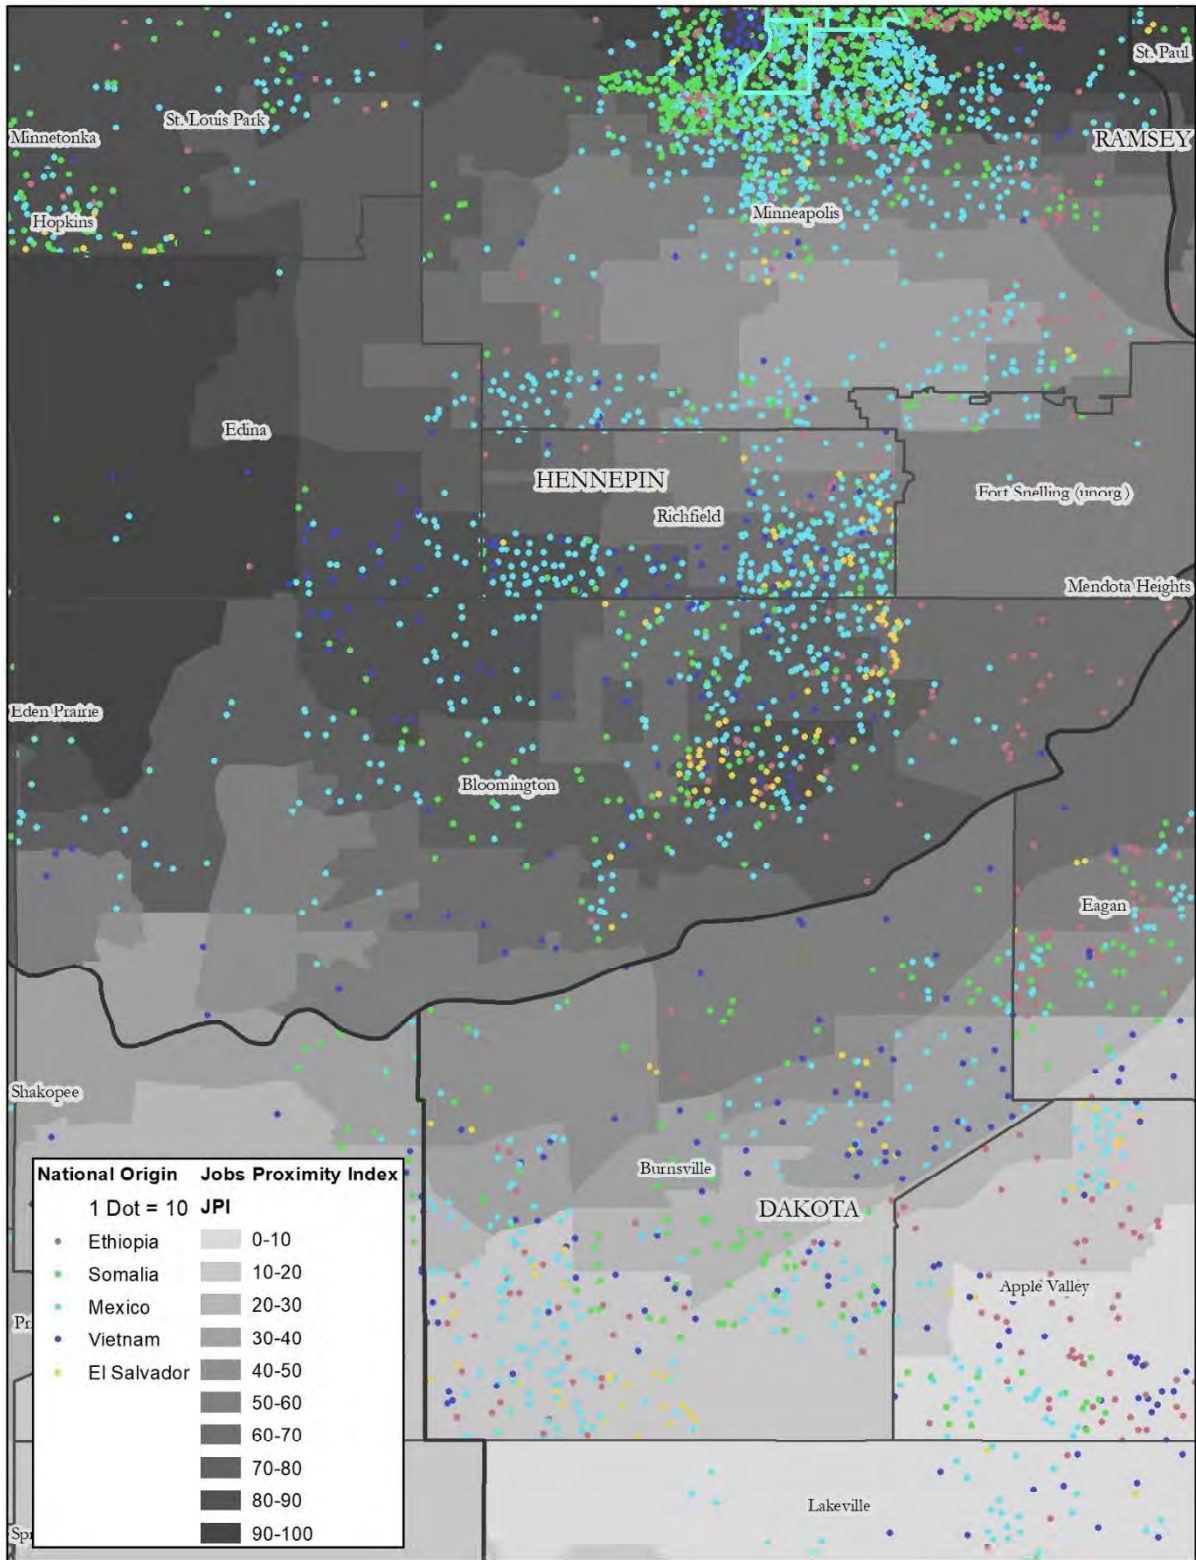

Map 35: Dakota County, Race, Jobs Proximity Index

Map 36: Dakota County, National Origin, Jobs Proximity Index

Map 37: Hennepin County, Race, Jobs Proximity Index

Map 38: Hennepin County, National Origin, Jobs Proximity Index

Map 39: Bloomington, Race, Jobs Proximity Index

Map 40: Bloomington, National Origin, Jobs Proximity Index

Map 41: Eden Prairie, Race, Jobs Proximity Index

Map 42: Eden Prairie, National Origin, Jobs Proximity Index

Map 31: Anoka County, Race, Transit Trips Index

Map 32: Anoka County, National Origin, Transit Trips Index

Map 33: Coon Rapids, Race, Transit Trips Index

Map 34: Coon Rapids, National Origin, Transit Trips Index

Map 59: Carver County, Race, Transit Trips Index

Map 60: Carver County, National Origin, Transit Trips Index