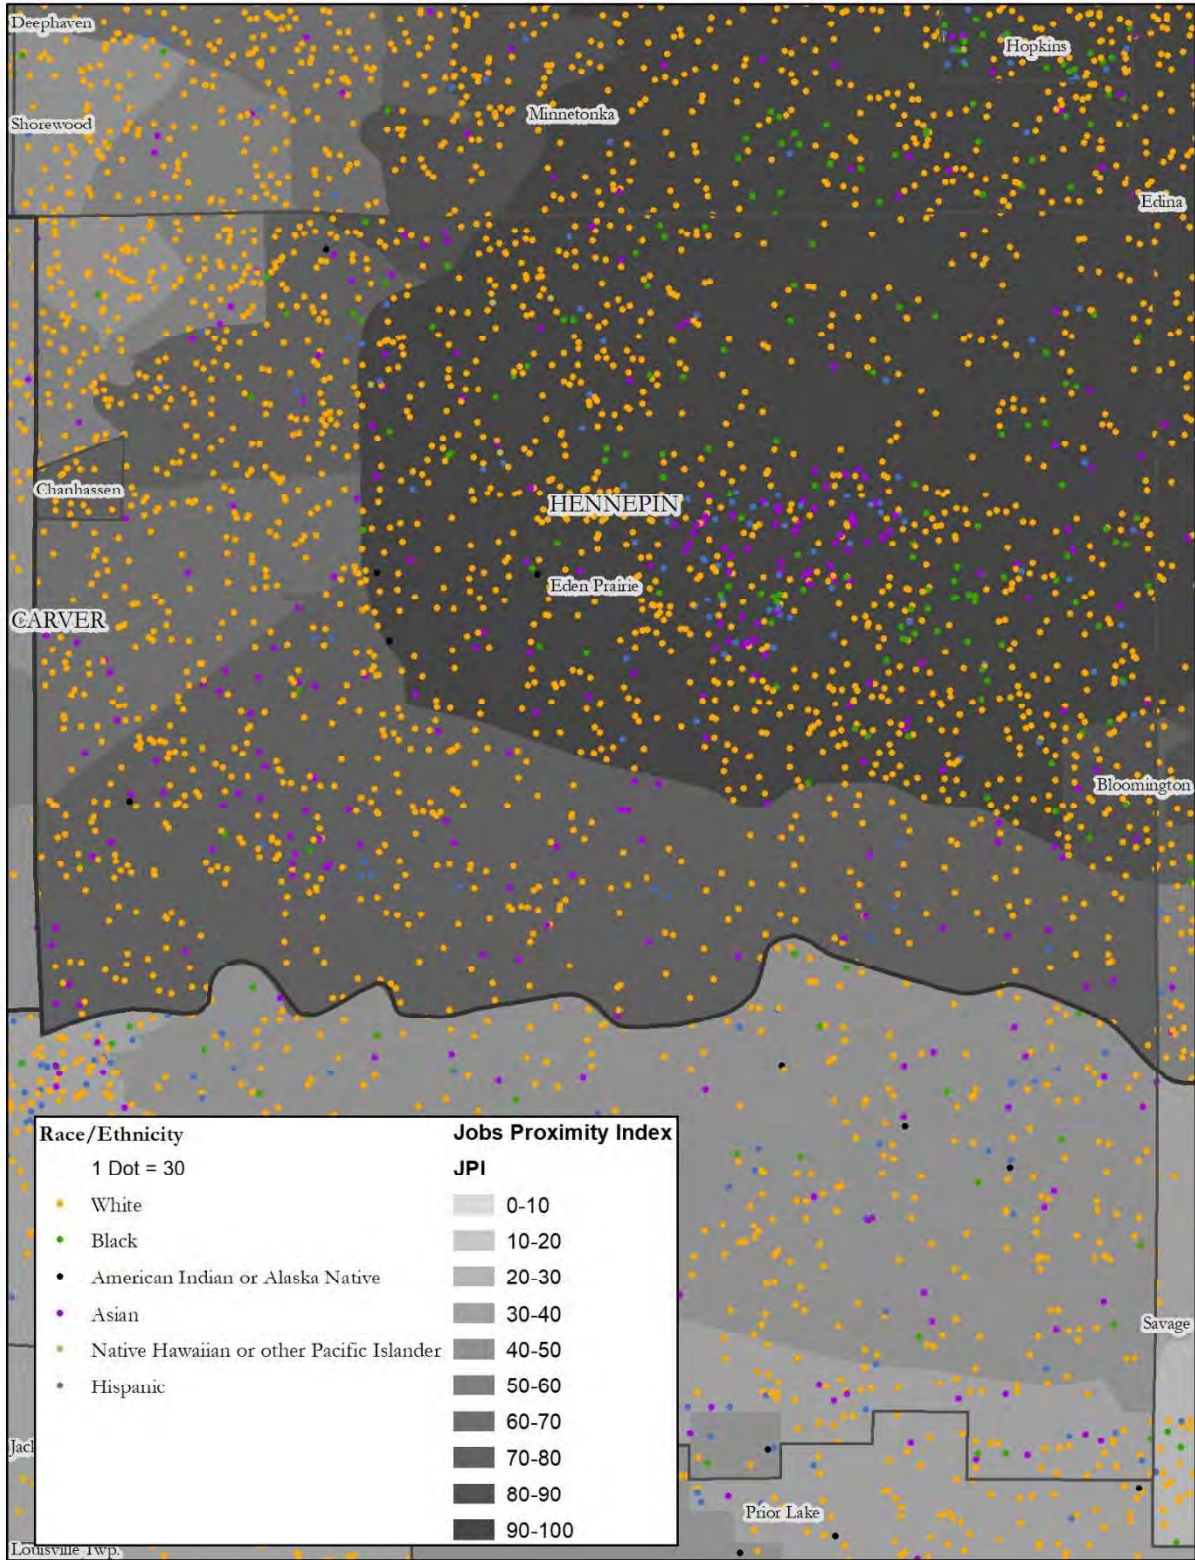

Map 35: Dakota County, Race, Jobs Proximity Index

Map 36: Dakota County, National Origin, Jobs Proximity Index

Map 37: Hennepin County, Race, Jobs Proximity Index

Map 38: Hennepin County, National Origin, Jobs Proximity Index

Map 39: Bloomington, Race, Jobs Proximity Index

Map 40: Bloomington, National Origin, Jobs Proximity Index

Map 41: Eden Prairie, Race, Jobs Proximity Index

Map 42: Eden Prairie, National Origin, Jobs Proximity Index

Map 31: Anoka County, Race, Transit Trips Index

Map 32: Anoka County, National Origin, Transit Trips Index

Map 33: Coon Rapids, Race, Transit Trips Index

Map 34: Coon Rapids, National Origin, Transit Trips Index

Map 59: Carver County, Race, Transit Trips Index

Map 60: Carver County, National Origin, Transit Trips Index