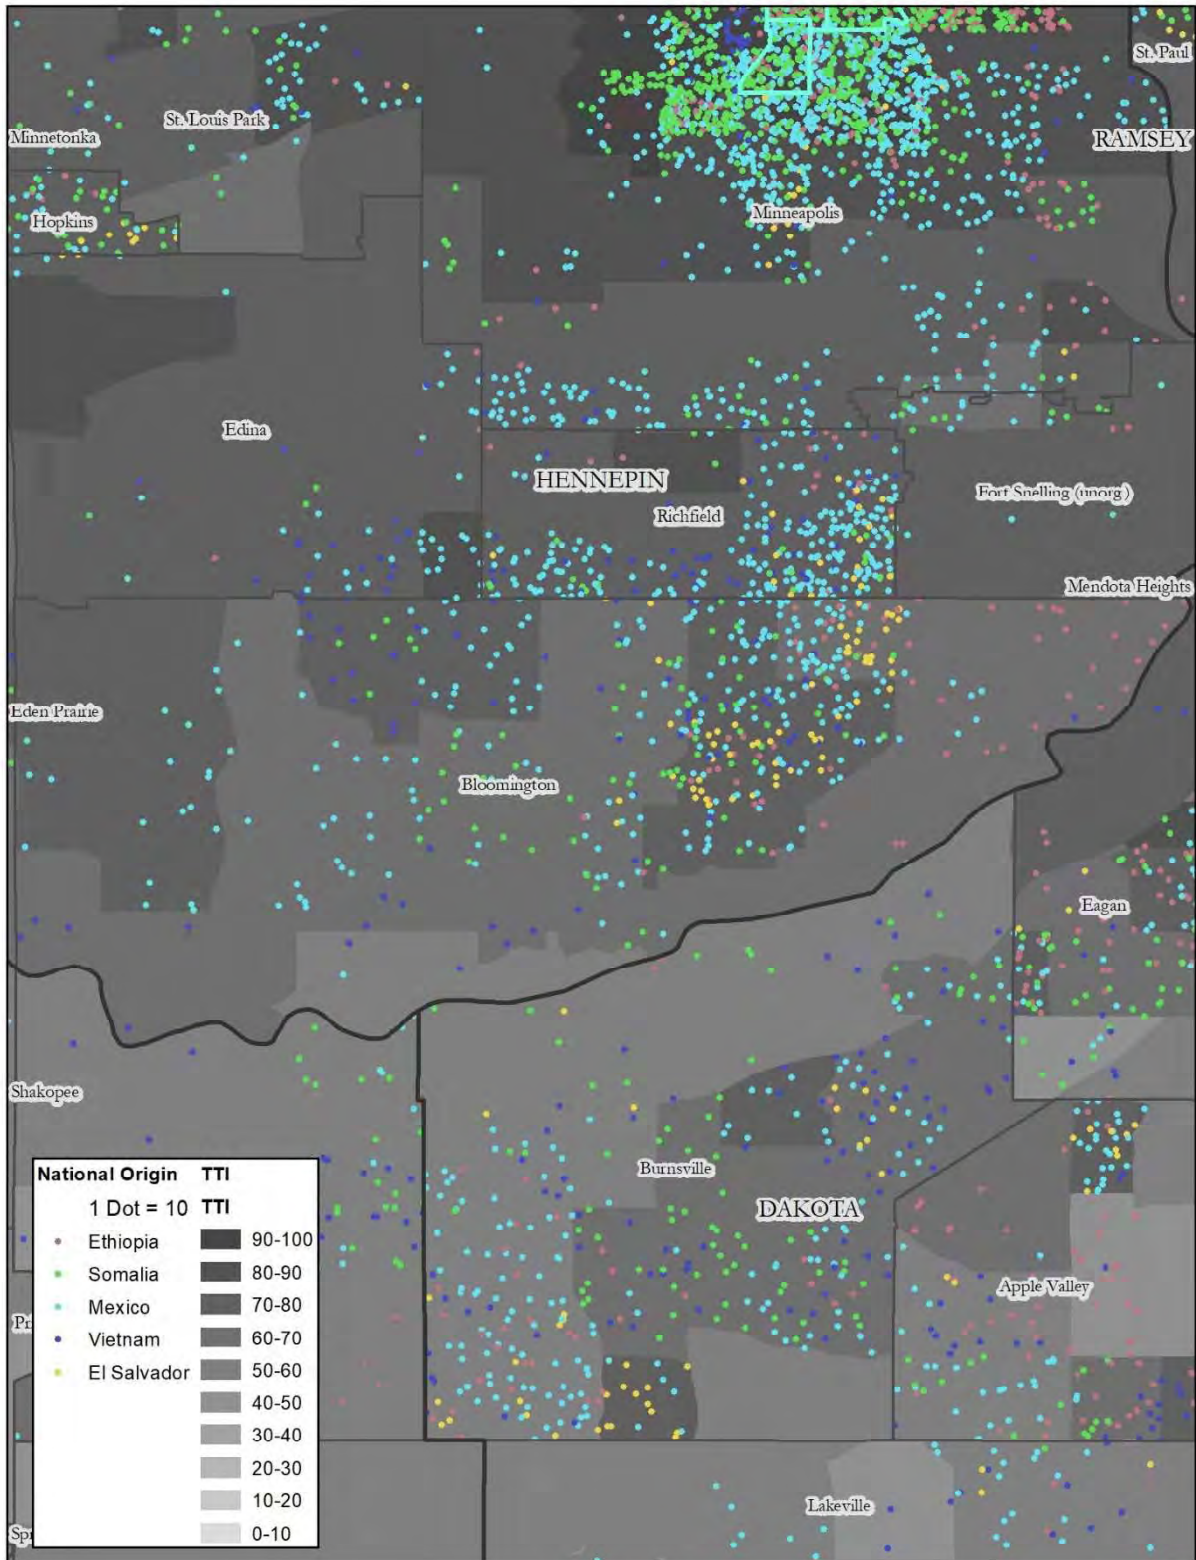

Map 2: Anoka County, National Origin, Low Transportation Cost Index

Map 3: Coon Rapids, Race, Low Transportation Cost Index

Map 4: Coon Rapids, National Origin, Low Transportation Cost Index

Map 5: Dakota County, Race, Low Transportation Cost Index

Map 35: Dakota County, Race, Transit Trips Index

Map 36: Dakota County, National Origin, Transit Trips Index

Map 37: Hennepin County, Race, Transit Trips Index

Map 38: Hennepin County, National Origin, Transit Trips Index

Map 39: Bloomington, Race, Transit Trips Index

Map 40: Bloomington, National Origin, Transit Trips Index

Map 41: Eden Prairie, Race, Transit Trips Index

Map 42: Eden Prairie, National Origin, Transit Trips Index

Map 59: Carver County, Race, Transit Trips Index

Map 60: Carver County, National Origin, Transit Trips Index