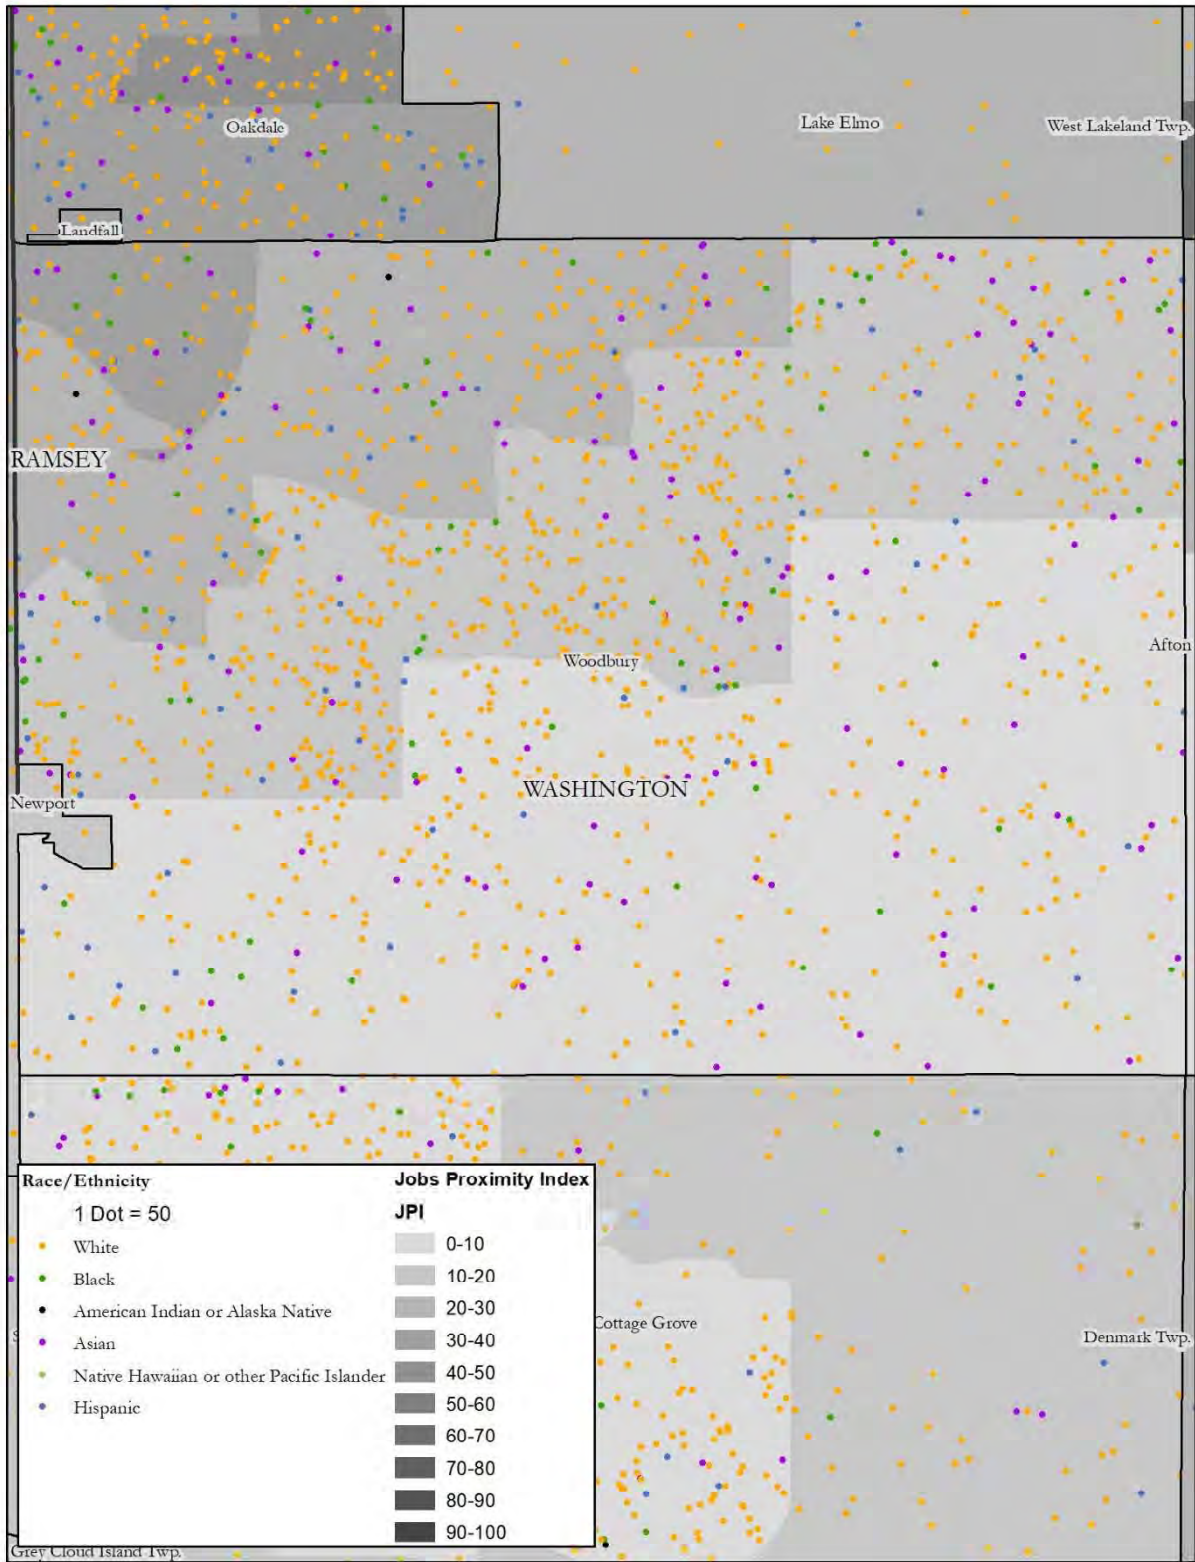

Map 51: St. Paul, Race, Jobs Proximity Index

Map 52: St. Paul, National Origin, Jobs Proximity Index

Map 53: Washington County, Race, Jobs Proximity Index

Map 54: Washington County, National Origin, Jobs Proximity Index

Map 55: Woodbury, Race, Jobs Proximity Index

Map 56: Woodbury, National Origin, Jobs Proximity Index

Map 57: Scott County, Race, Jobs Proximity Index

Map 58: Scott County, National Origin, Jobs Proximity Index

Map 2: Anoka County, National Origin, Low Transportation Cost Index

Map 3: Coon Rapids, Race, Low Transportation Cost Index

Map 4: Coon Rapids, National Origin, Low Transportation Cost Index

Map 5: Dakota County, Race, Low Transportation Cost Index

Map 59: Carver County, Race, Transit Trips Index

Map 60: Carver County, National Origin, Transit Trips Index