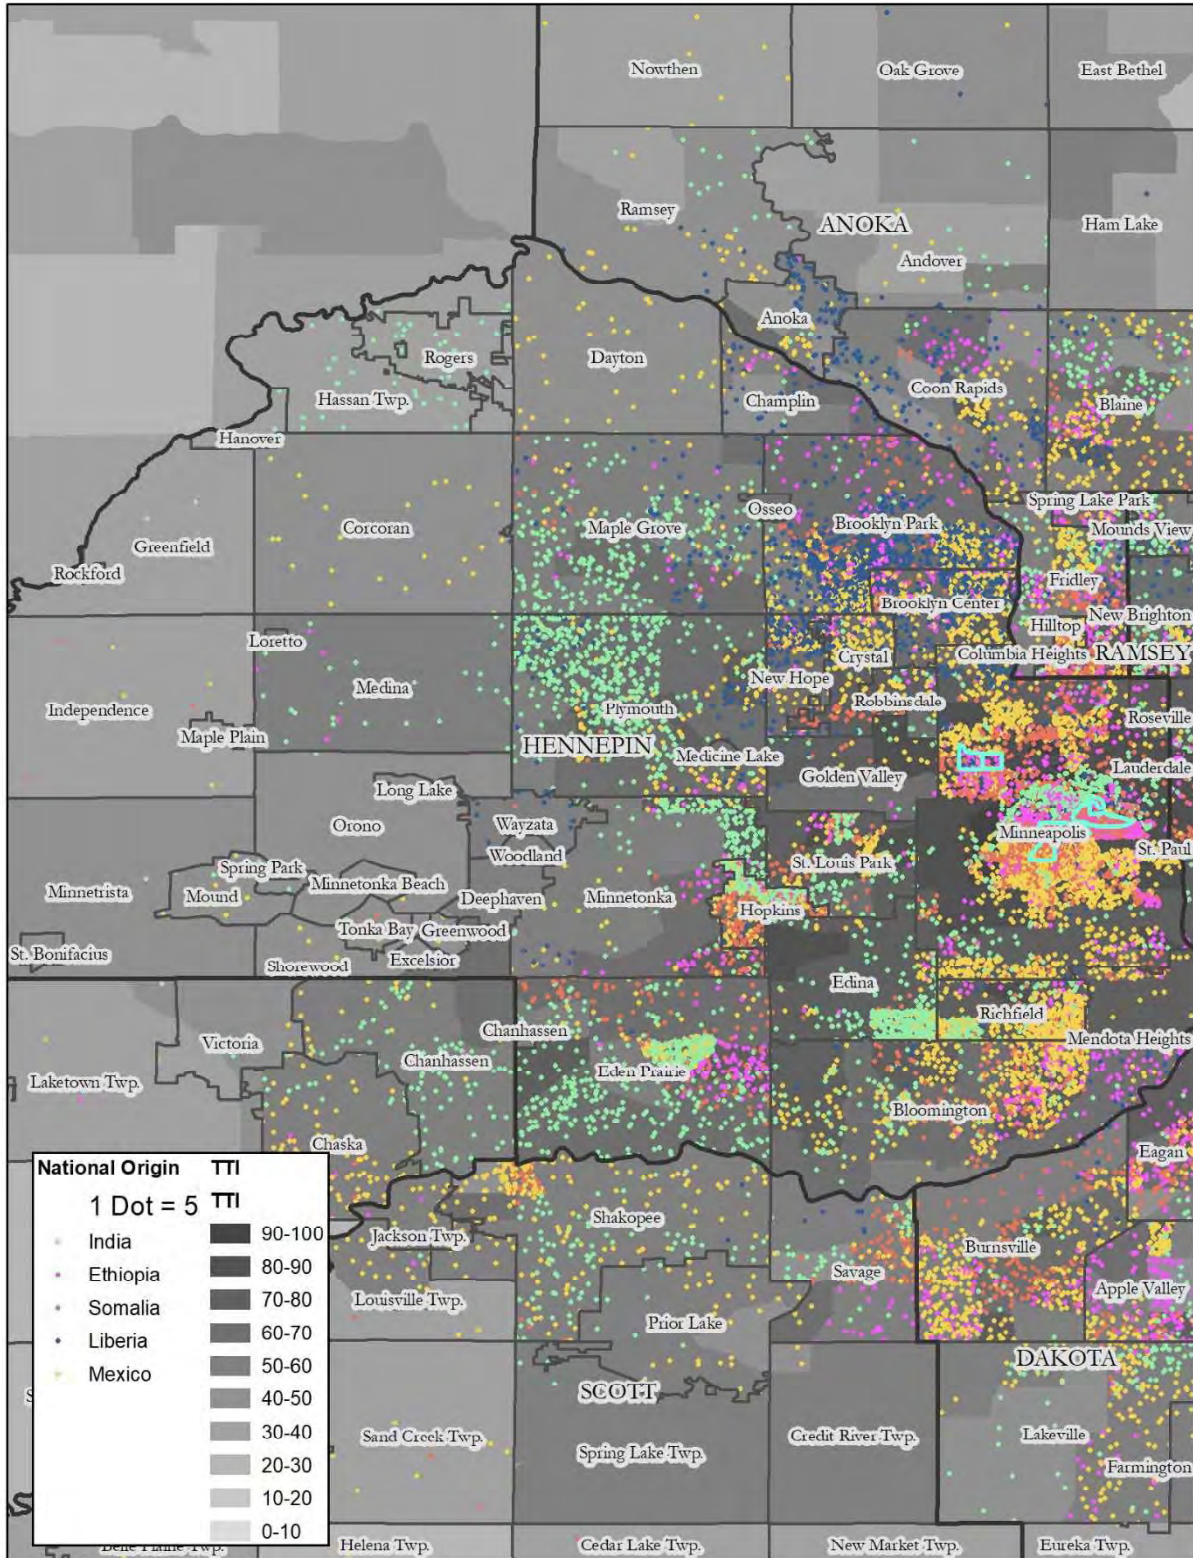

Map 2: Anoka County, National Origin, Low Transportation Cost Index

Map 3: Coon Rapids, Race, Low Transportation Cost Index

Map 4: Coon Rapids, National Origin, Low Transportation Cost Index

Map 5: Dakota County, Race, Low Transportation Cost Index

Map 35: Dakota County, Race, Transit Trips Index

Map 36: Dakota County, National Origin, Transit Trips Index

Map 37: Hennepin County, Race, Transit Trips Index

Map 38: Hennepin County, National Origin, Transit Trips Index

Map 39: Bloomington, Race, Transit Trips Index

Map 40: Bloomington, National Origin, Transit Trips Index

Map 41: Eden Prairie, Race, Transit Trips Index

Map 42: Eden Prairie, National Origin, Transit Trips Index

Map 59: Carver County, Race, Transit Trips Index

Map 60: Carver County, National Origin, Transit Trips Index