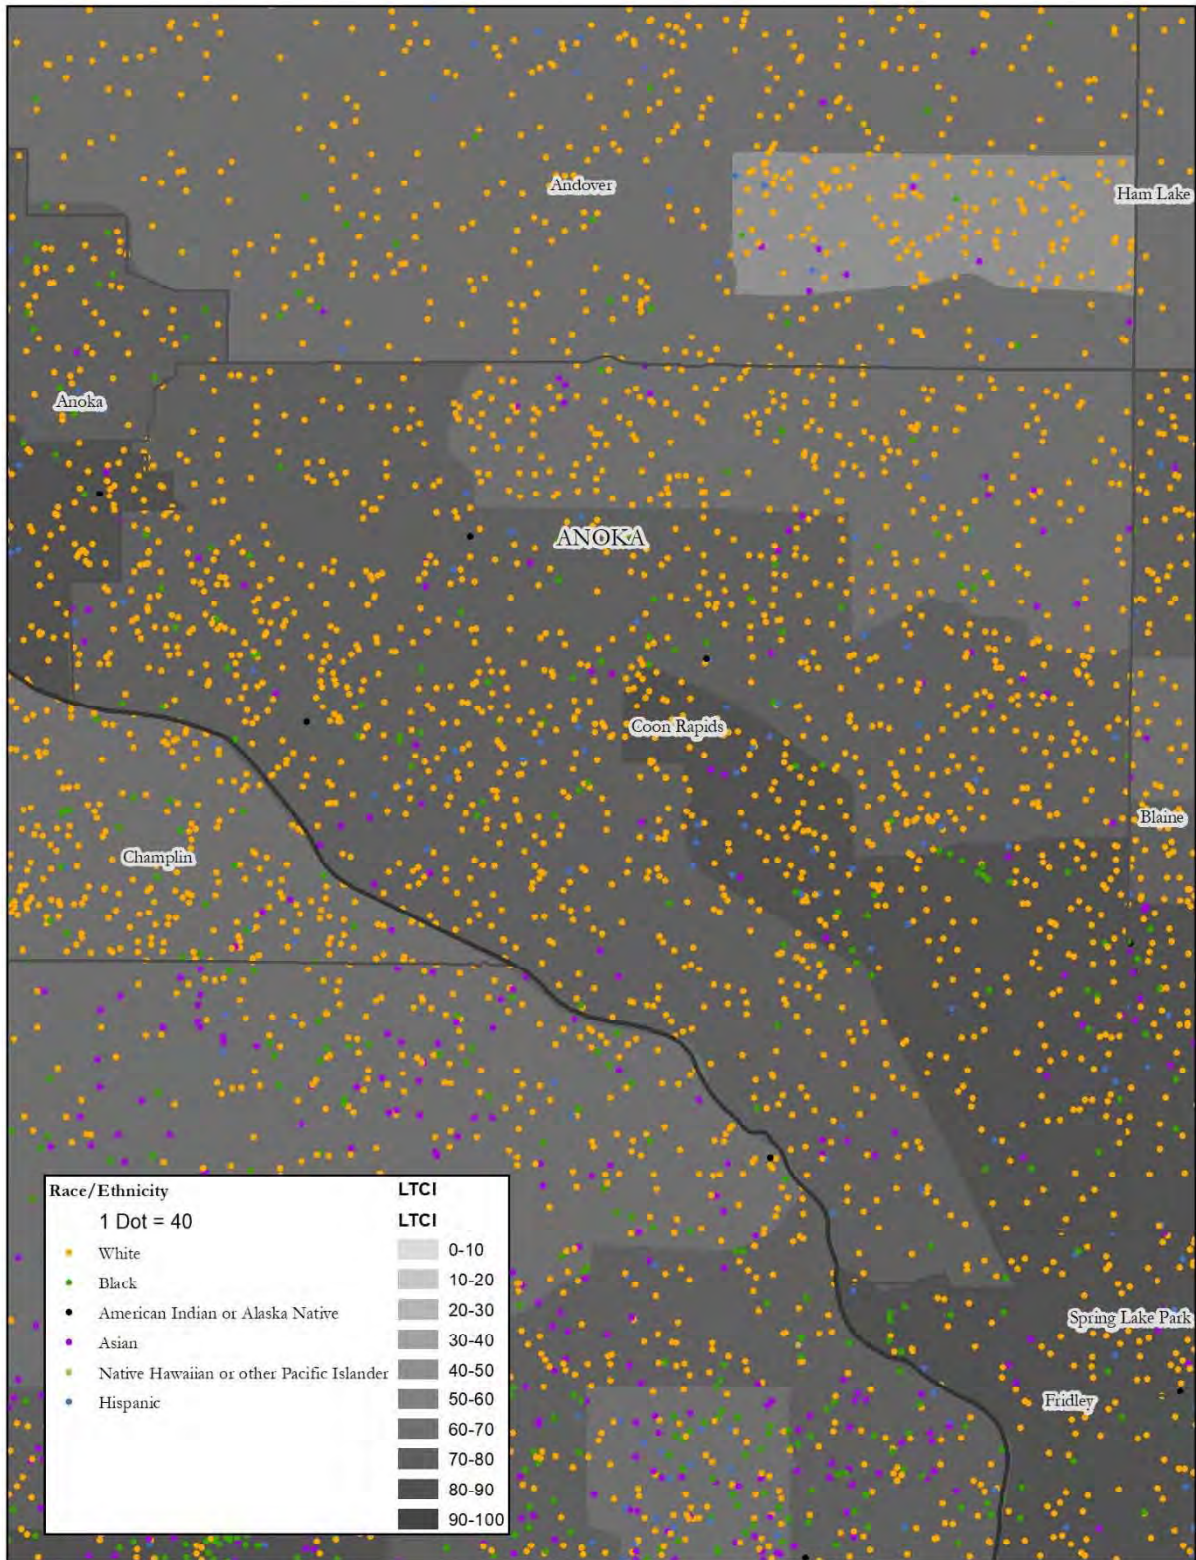

Map 55: Woodbury, Race, Jobs Proximity Index

Map 56: Woodbury, National Origin, Jobs Proximity Index

Map 57: Scott County, Race, Jobs Proximity Index

Map 58: Scott County, National Origin, Jobs Proximity Index

Map 59: Carver County, Race, Jobs Proximity Index

Map 60: Carver County, National Origin, Jobs Proximity Index

Transportation

- 1. Low Transportation Cost Index**
- 2. Transit Trips Index**

Map 1: Anoka County, Race, Low Transportation Cost Index

Map 2: Anoka County, National Origin, Low Transportation Cost Index

Map 3: Coon Rapids, Race, Low Transportation Cost Index

Map 4: Coon Rapids, National Origin, Low Transportation Cost Index

Map 5: Dakota County, Race, Low Transportation Cost Index

Map 59: Carver County, Race, Transit Trips Index

Map 60: Carver County, National Origin, Transit Trips Index