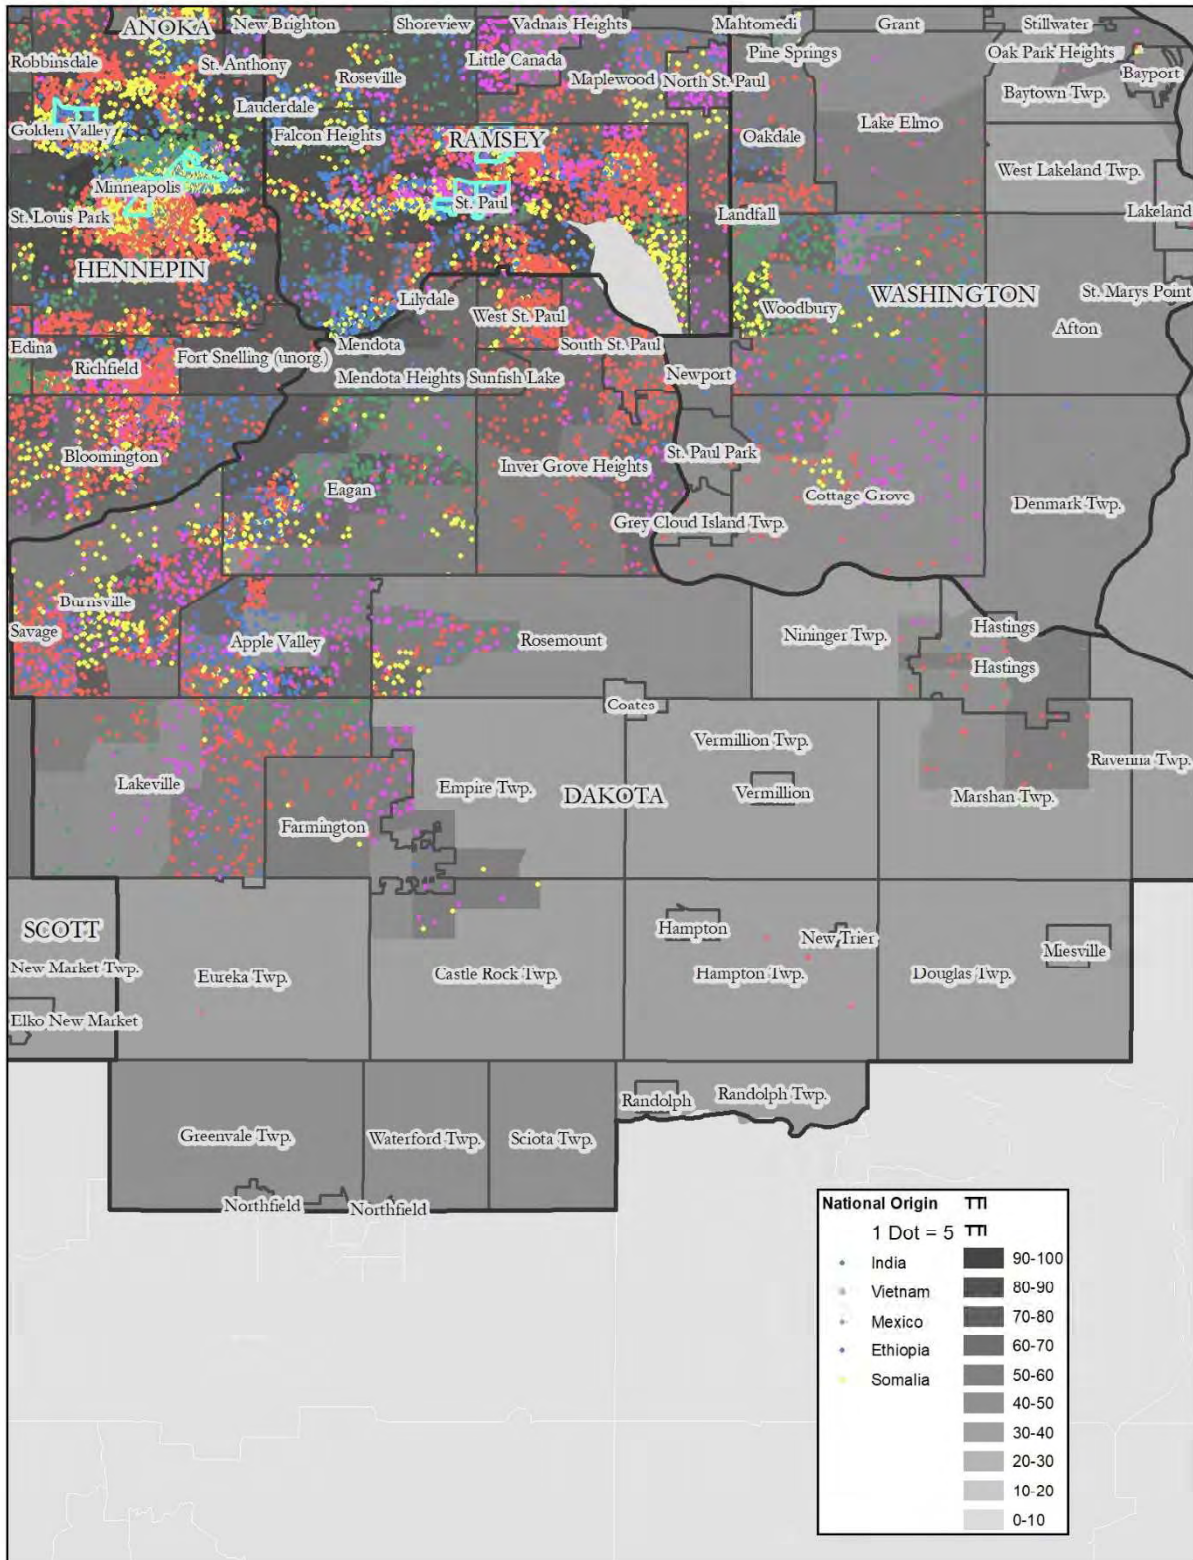

Map 2: Anoka County, National Origin, Low Transportation Cost Index

Map 3: Coon Rapids, Race, Low Transportation Cost Index

Map 4: Coon Rapids, National Origin, Low Transportation Cost Index

Map 5: Dakota County, Race, Low Transportation Cost Index

Map 31: Anoka County, Race, Transit Trips Index

Map 32: Anoka County, National Origin, Transit Trips Index

Map 33: Coon Rapids, Race, Transit Trips Index

Map 34: Coon Rapids, National Origin, Transit Trips Index

Map 35: Dakota County, Race, Transit Trips Index

Map 36: Dakota County, National Origin, Transit Trips Index

Map 37: Hennepin County, Race, Transit Trips Index

Map 38: Hennepin County, National Origin, Transit Trips Index

Map 59: Carver County, Race, Transit Trips Index

Map 60: Carver County, National Origin, Transit Trips Index