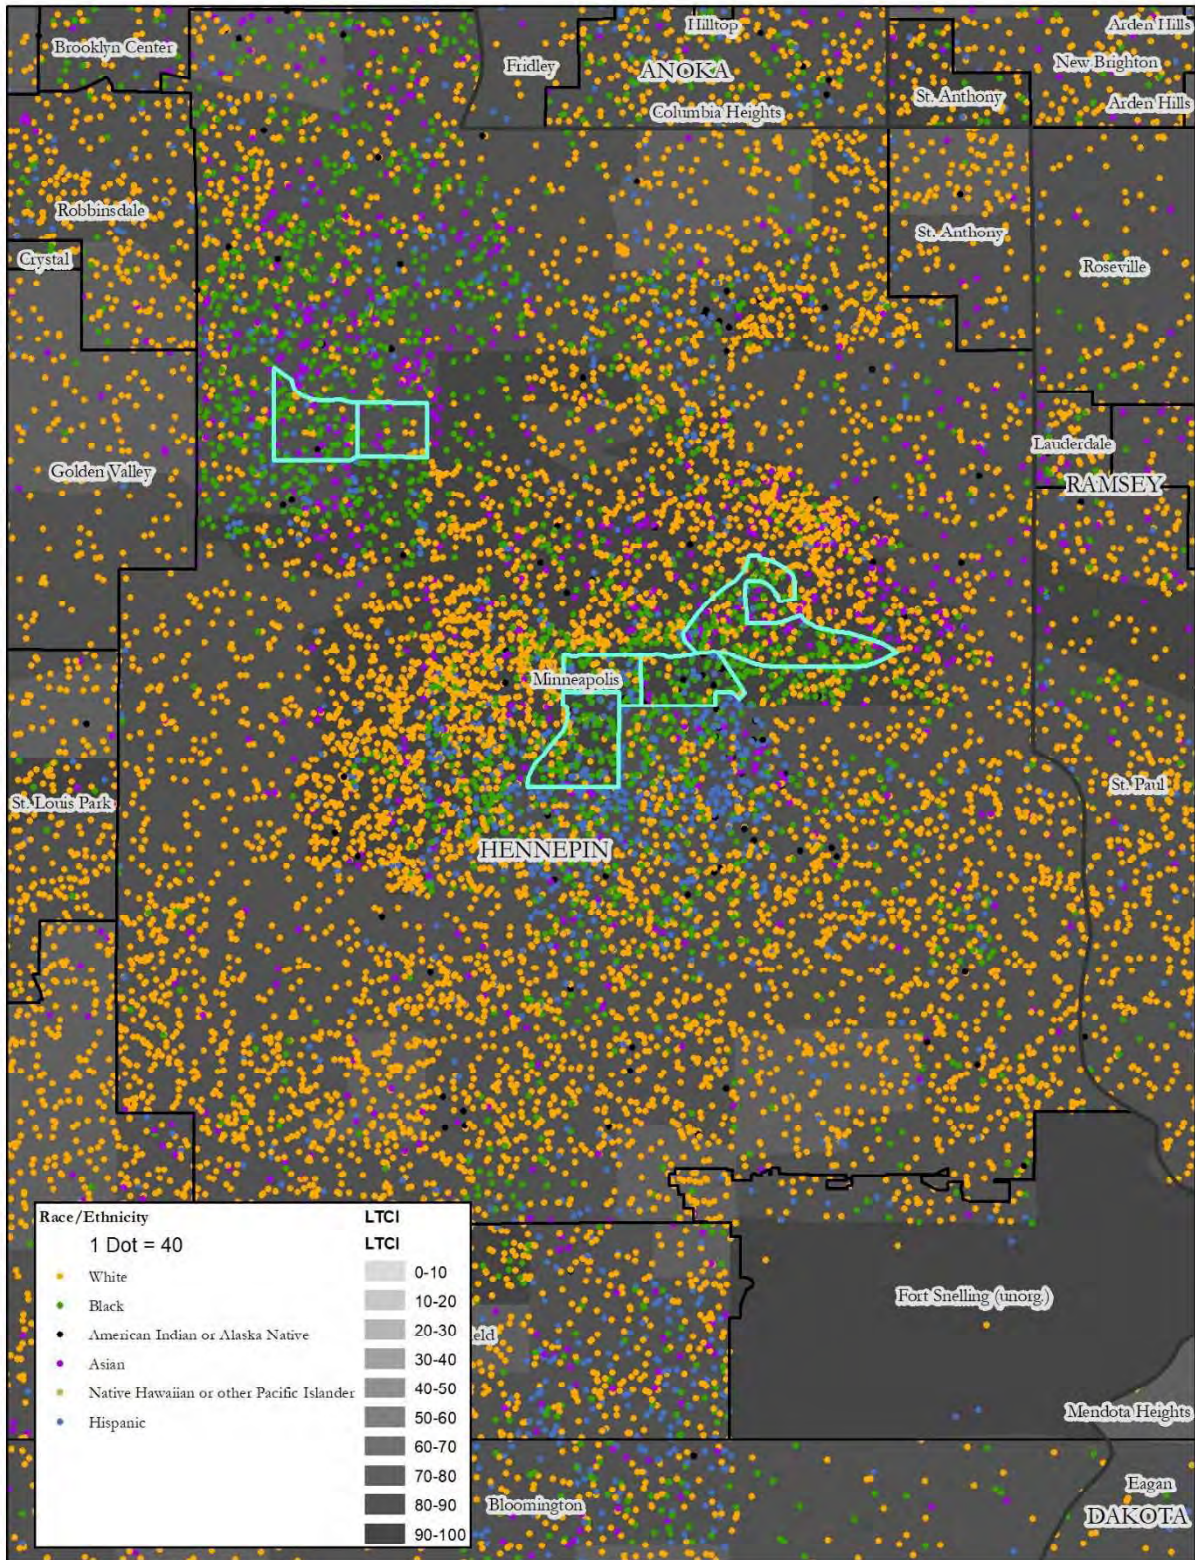

Map 2: Anoka County, National Origin, Low Transportation Cost Index

Map 3: Coon Rapids, Race, Low Transportation Cost Index

Map 4: Coon Rapids, National Origin, Low Transportation Cost Index

Map 5: Dakota County, Race, Low Transportation Cost Index

Map 6: Dakota County, National Origin, Low Transportation Cost Index

Map 7: Hennepin County, Race, Low Transportation Cost Index

Map 9: Bloomington, Race, Low Transportation Cost Index

Map 10: Bloomington, National Origin, Low Transportation Cost Index

Map 11: Eden Prairie, Race, Low Transportation Cost Index

Map 12: Eden Prairie, National Origin, Low Transportation Cost Index

Map 13: Minneapolis, Race, Low Transportation Cost Index

Map 14: Minneapolis, National Origin, Low Transportation Cost Index

Map 59: Carver County, Race, Transit Trips Index

Map 60: Carver County, National Origin, Transit Trips Index