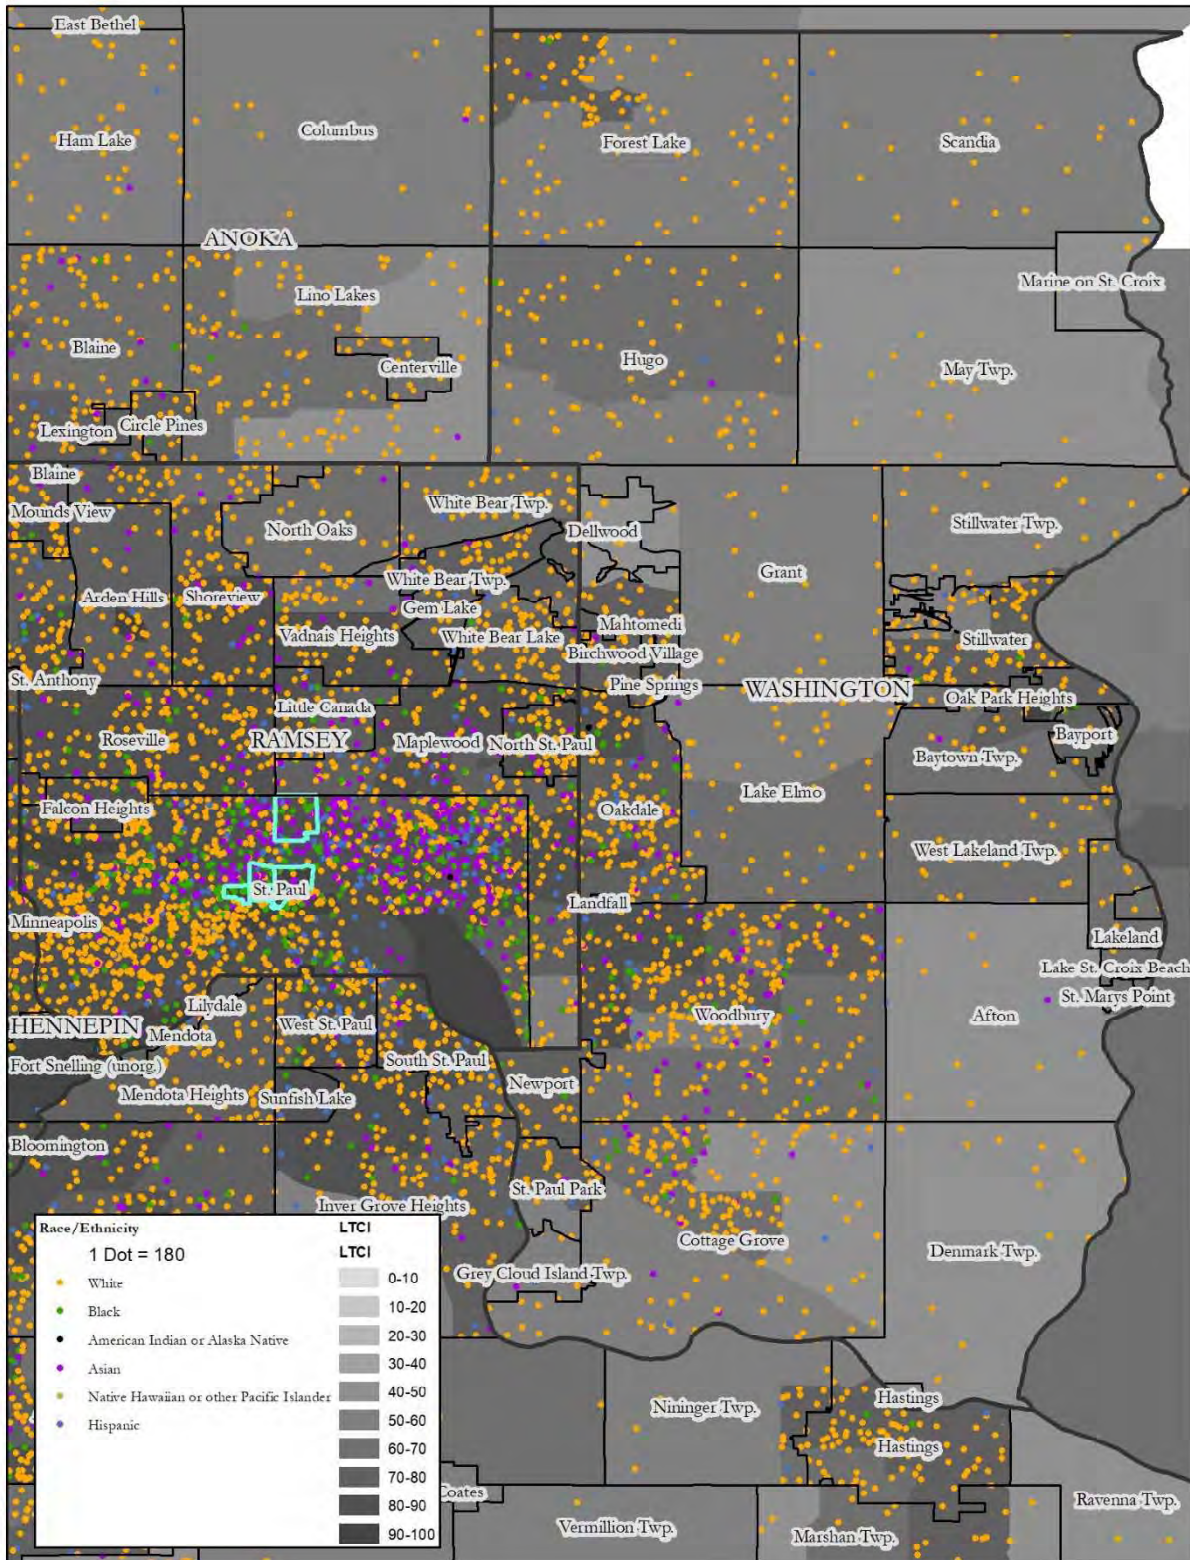

Map 23: Washington County, Race, Low Transportation Cost Index