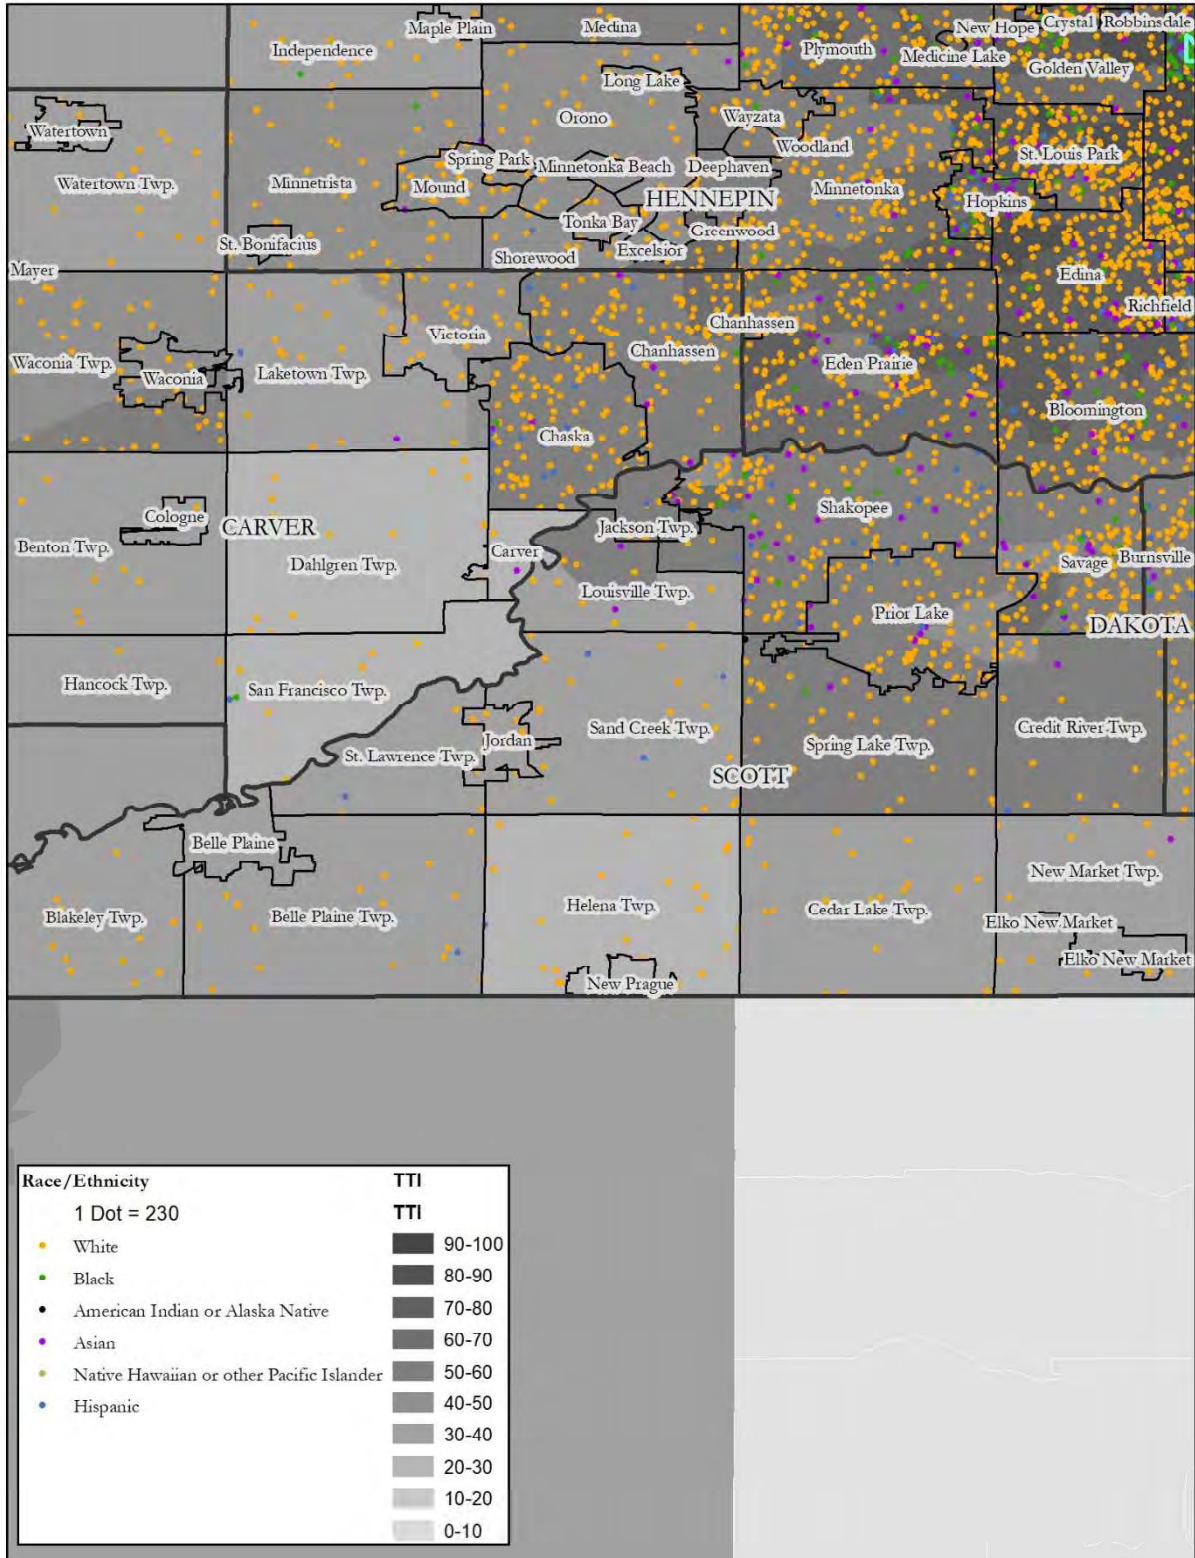

Map 57: Scott County, Race, Transit Trips Index