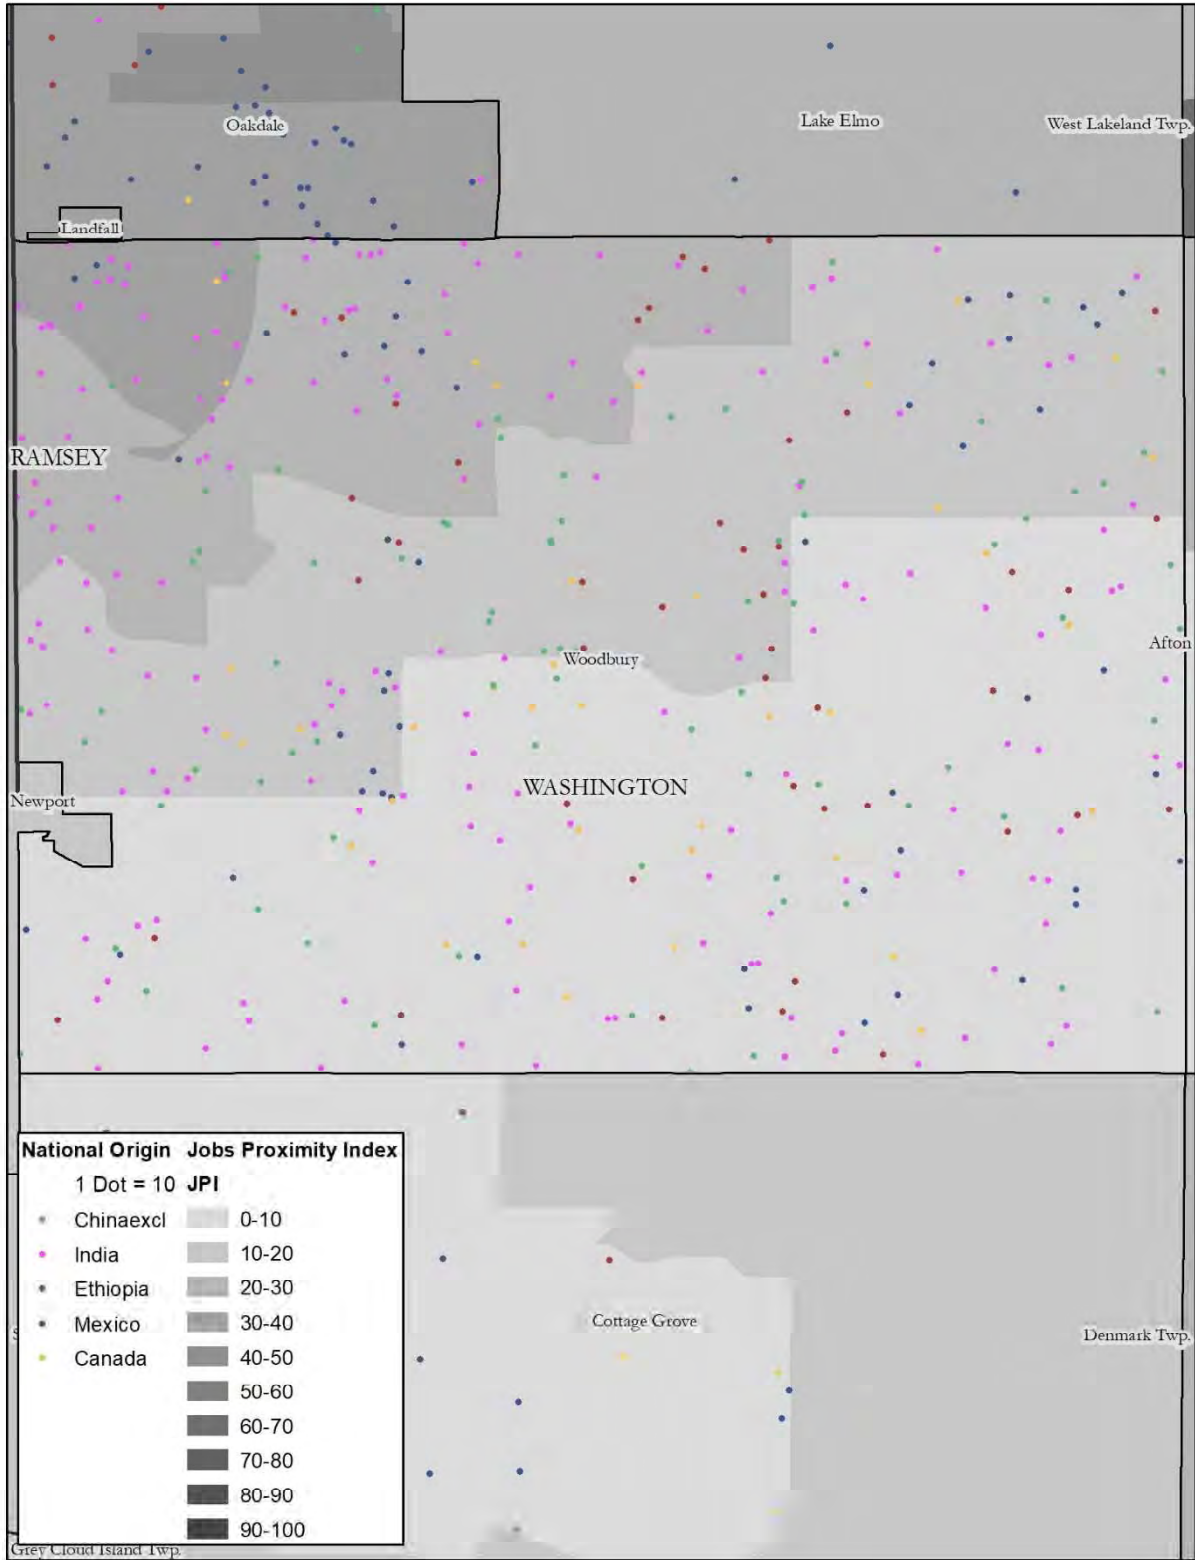

Map 51: St. Paul, Race, Jobs Proximity Index

Map 52: St. Paul, National Origin, Jobs Proximity Index

Map 53: Washington County, Race, Jobs Proximity Index

Map 54: Washington County, National Origin, Jobs Proximity Index

Map 55: Woodbury, Race, Jobs Proximity Index

Map 56: Woodbury, National Origin, Jobs Proximity Index

Map 57: Scott County, Race, Jobs Proximity Index

Map 58: Scott County, National Origin, Jobs Proximity Index

Map 2: Anoka County, National Origin, Low Transportation Cost Index

Map 3: Coon Rapids, Race, Low Transportation Cost Index

Map 4: Coon Rapids, National Origin, Low Transportation Cost Index

Map 5: Dakota County, Race, Low Transportation Cost Index

Map 59: Carver County, Race, Transit Trips Index

Map 60: Carver County, National Origin, Transit Trips Index