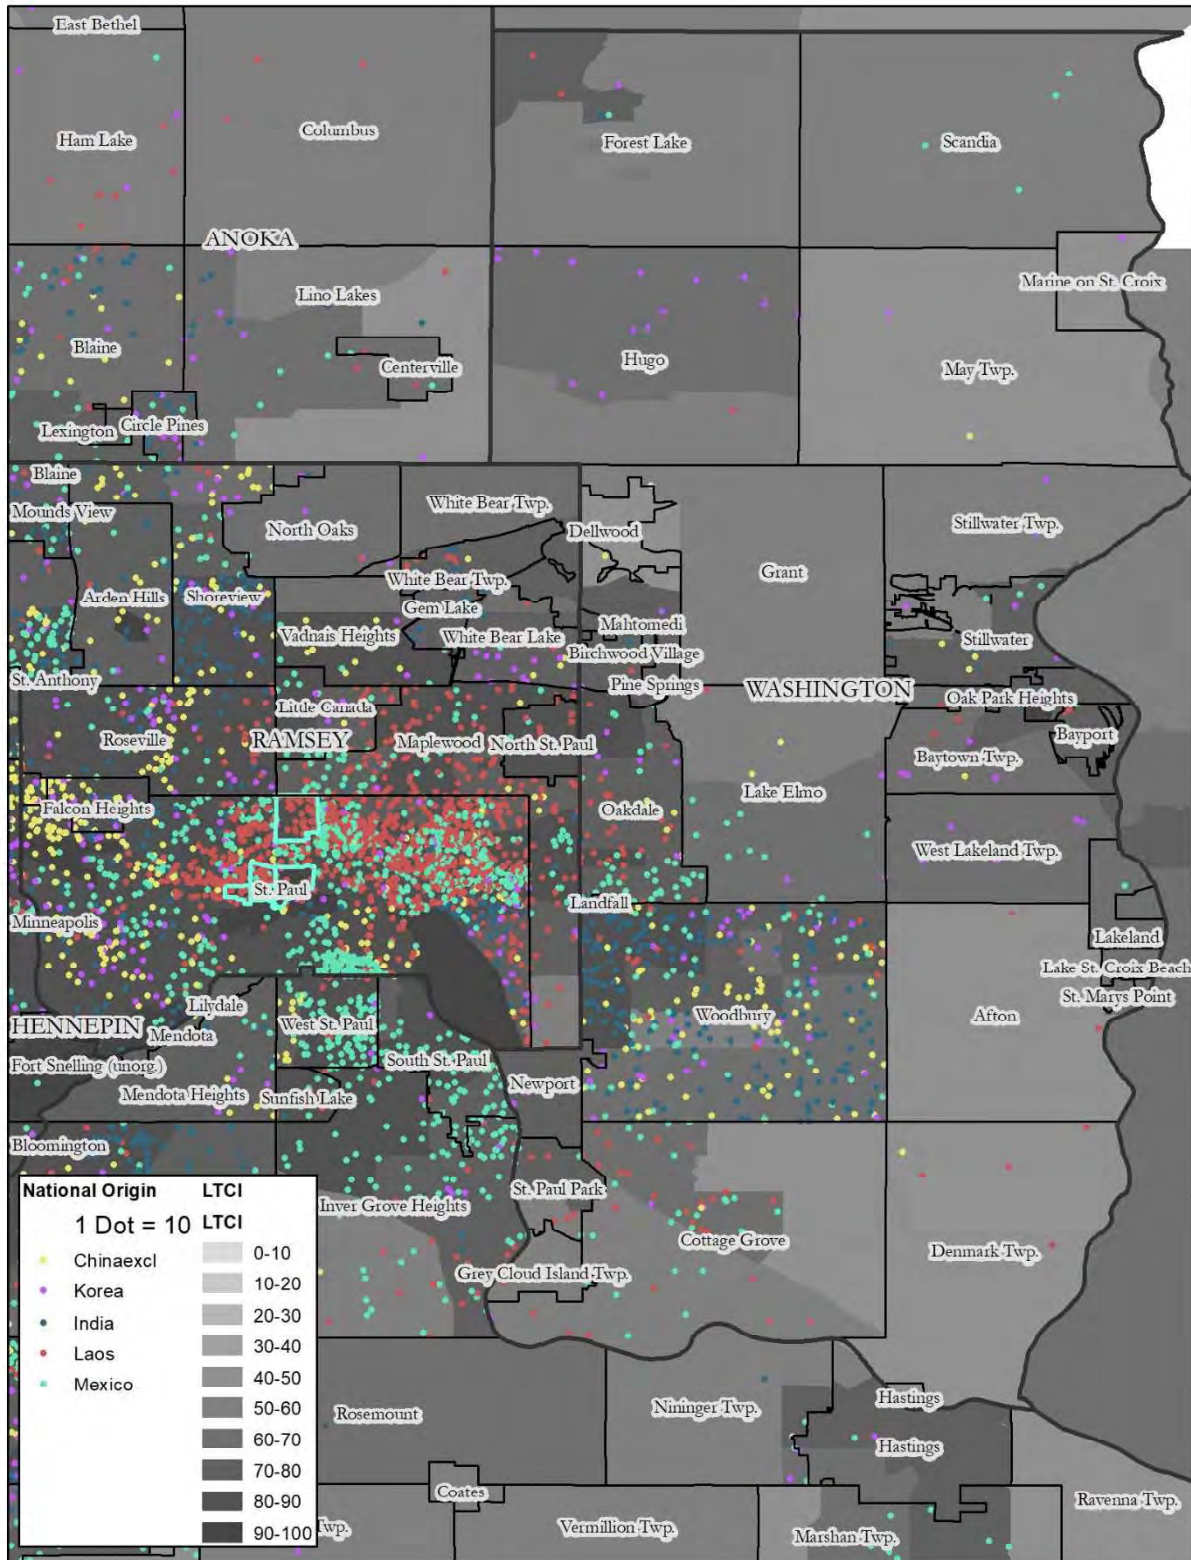

Map 24: Washington County, National Origin, Low Transportation Cost Index