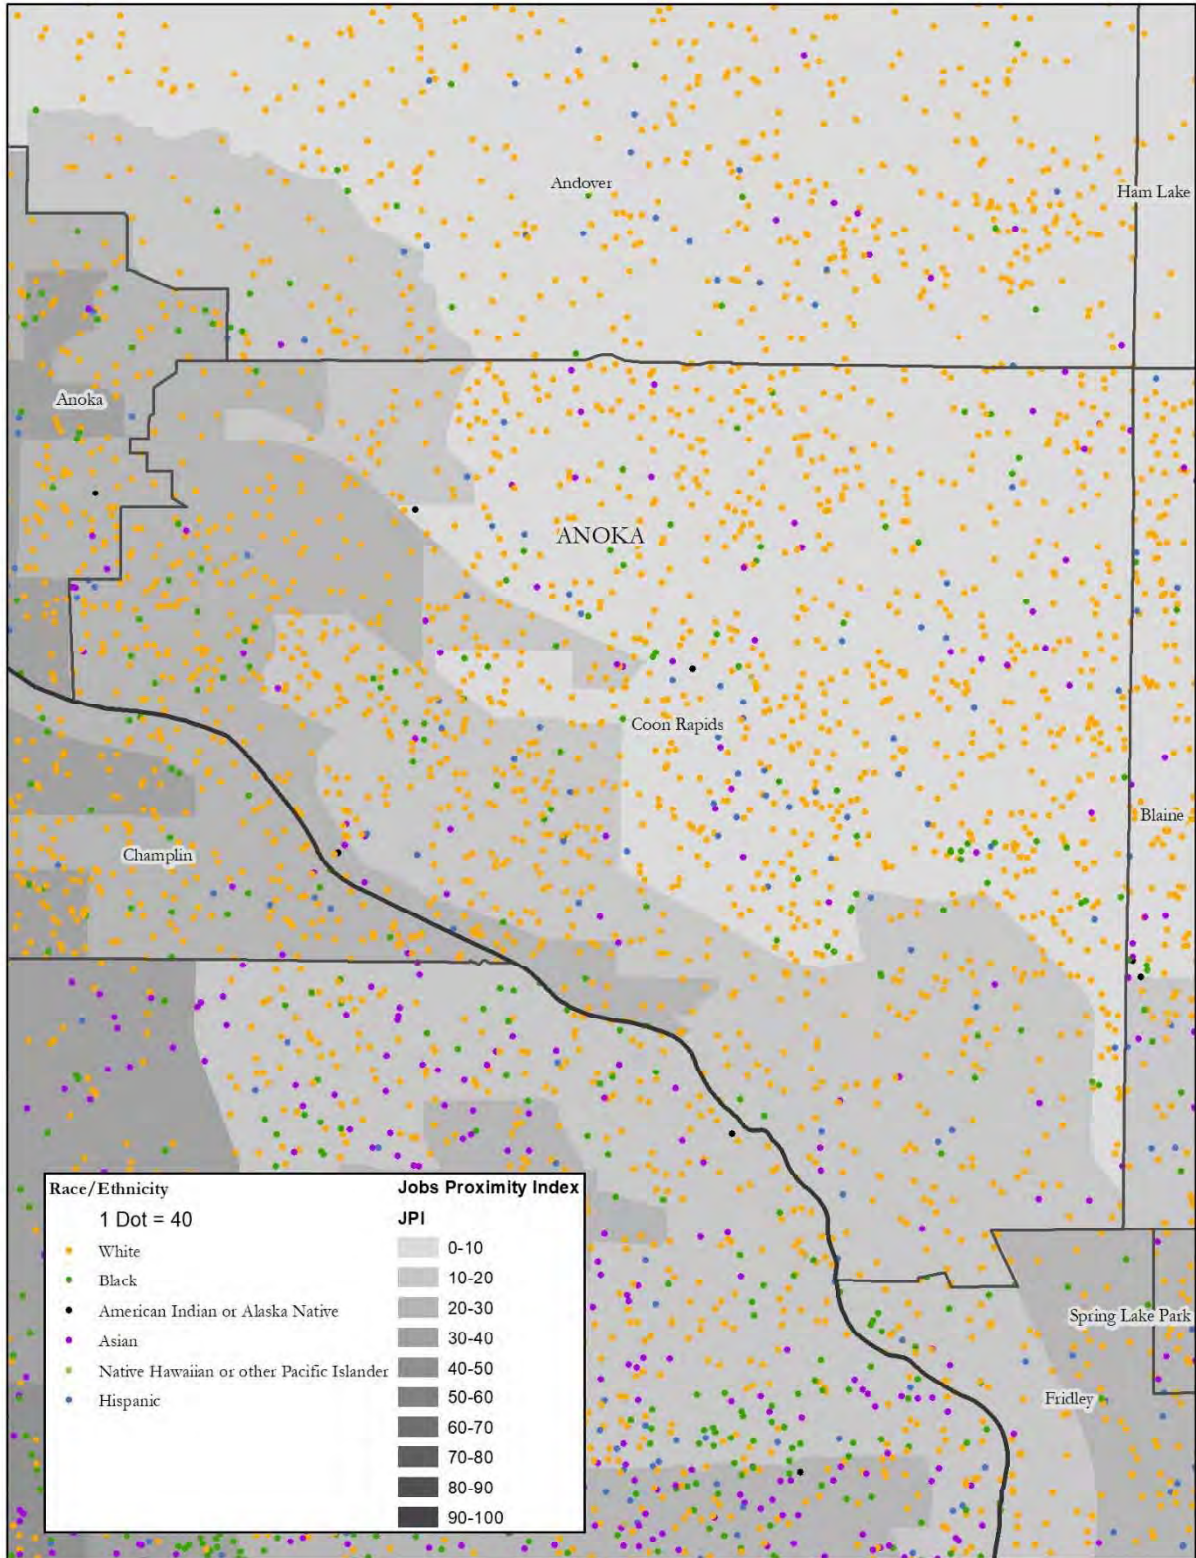

Map 31: Anoka County, Race, Jobs Proximity Index

Map 32: Anoka County, National Origin, Jobs Proximity Index

Map 33: Coon Rapids, Race, Jobs Proximity Index

Map 34: Coon Rapids, National Origin, Jobs Proximity Index

Map 35: Dakota County, Race, Jobs Proximity Index

Map 36: Dakota County, National Origin, Jobs Proximity Index

Map 37: Hennepin County, Race, Jobs Proximity Index

Map 38: Hennepin County, National Origin, Jobs Proximity Index

Map 39: Bloomington, Race, Jobs Proximity Index

Map 40: Bloomington, National Origin, Jobs Proximity Index

Map 41: Eden Prairie, Race, Jobs Proximity Index

Map 42: Eden Prairie, National Origin, Jobs Proximity Index

Map 59: Carver County, Race, Transit Trips Index

Map 60: Carver County, National Origin, Transit Trips Index