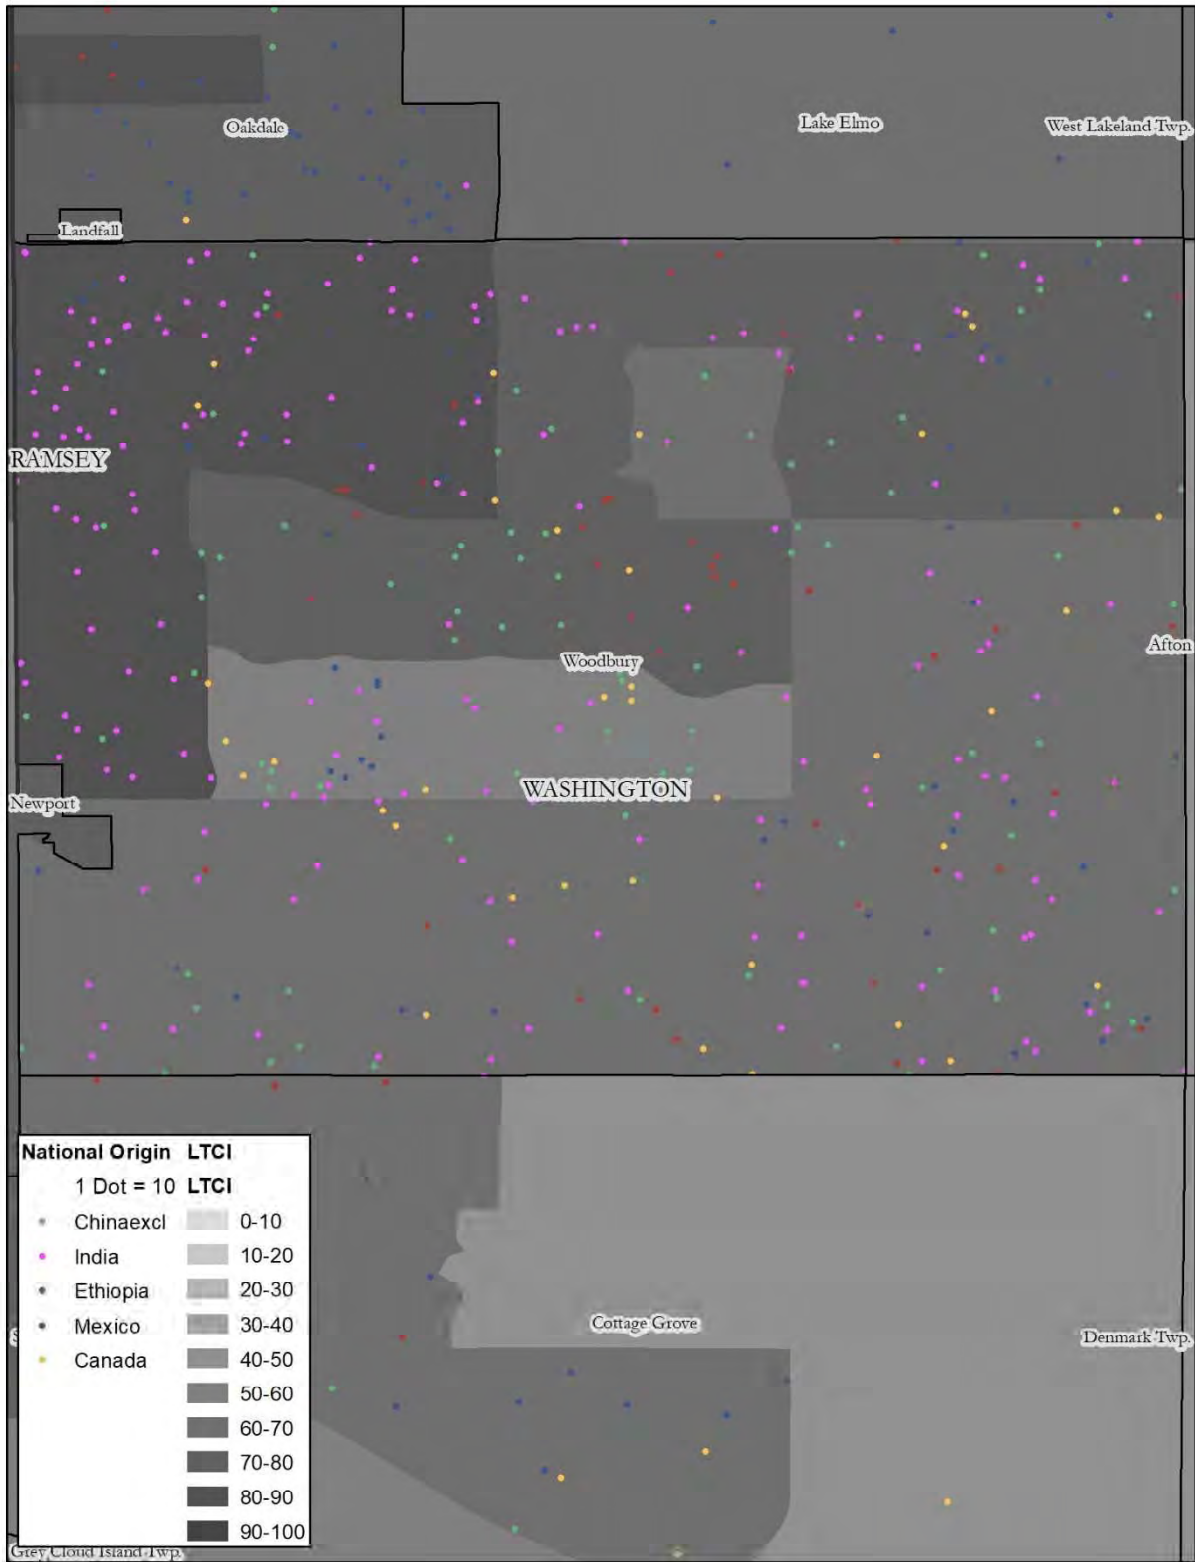

Map 26: Woodbury, National Origin, Low Transportation Cost Index