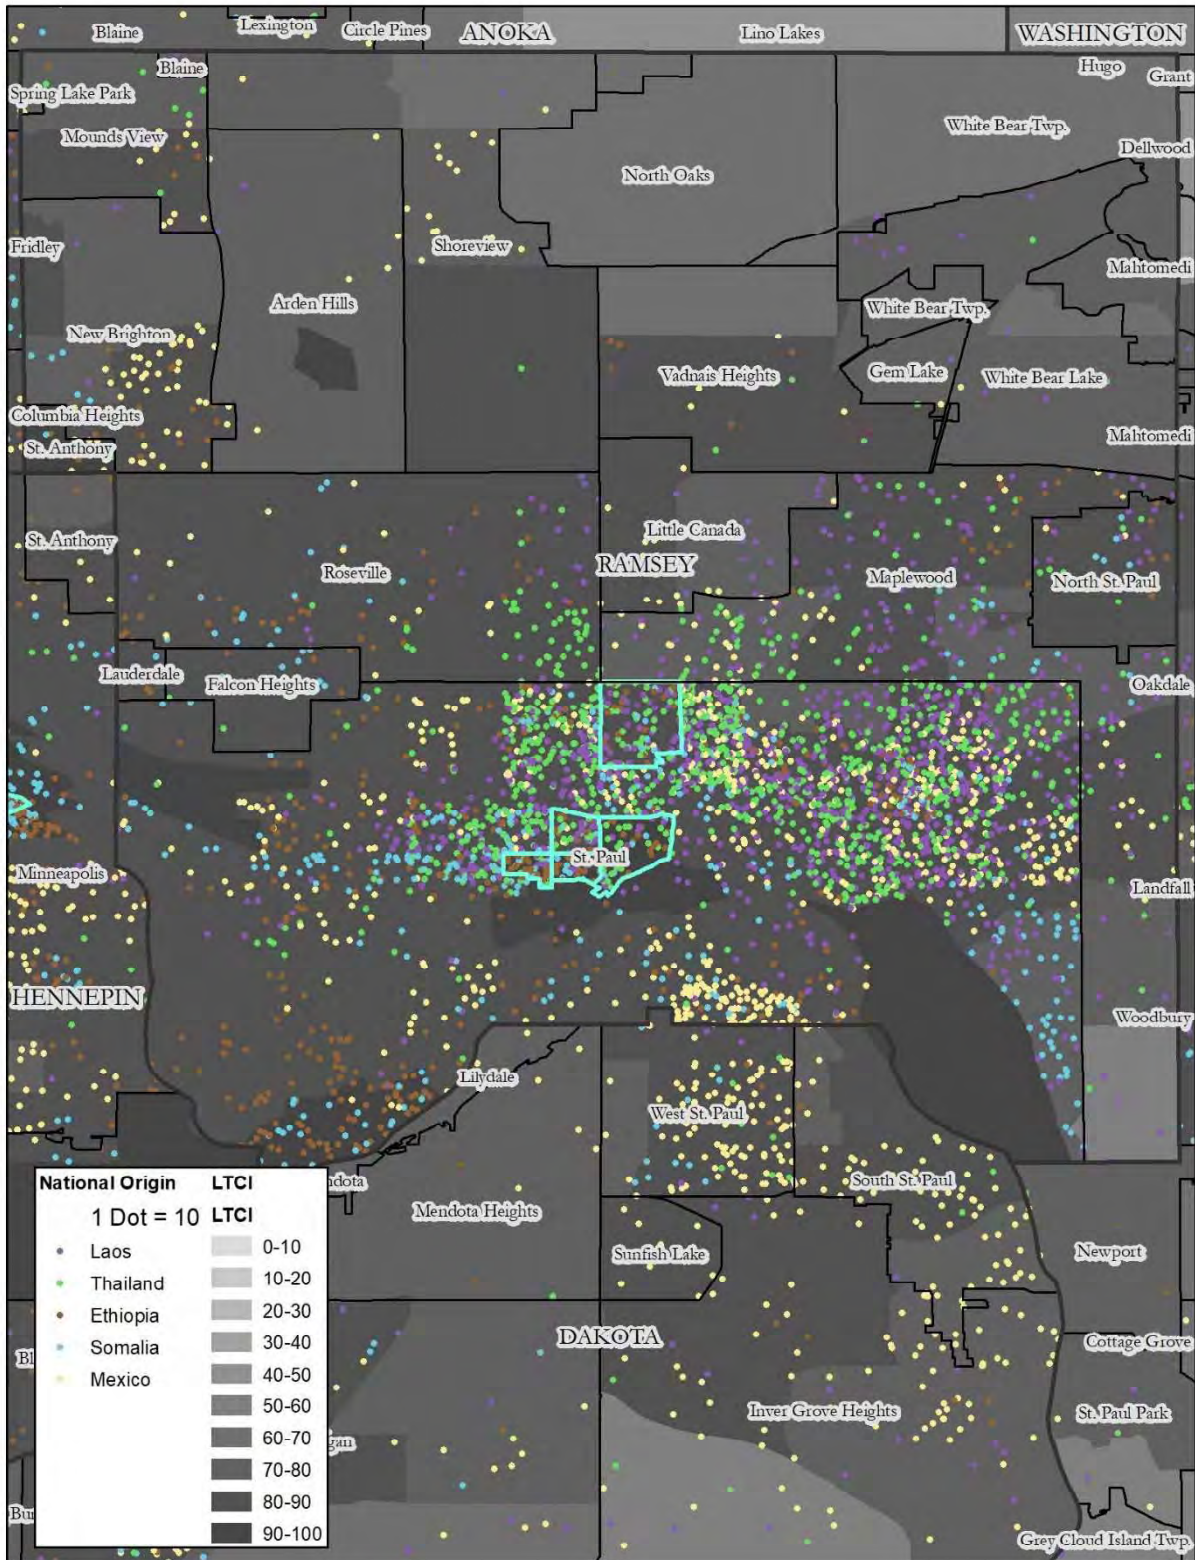

Map 20: Ramsey County, National Origin, Low Transportation Cost Index