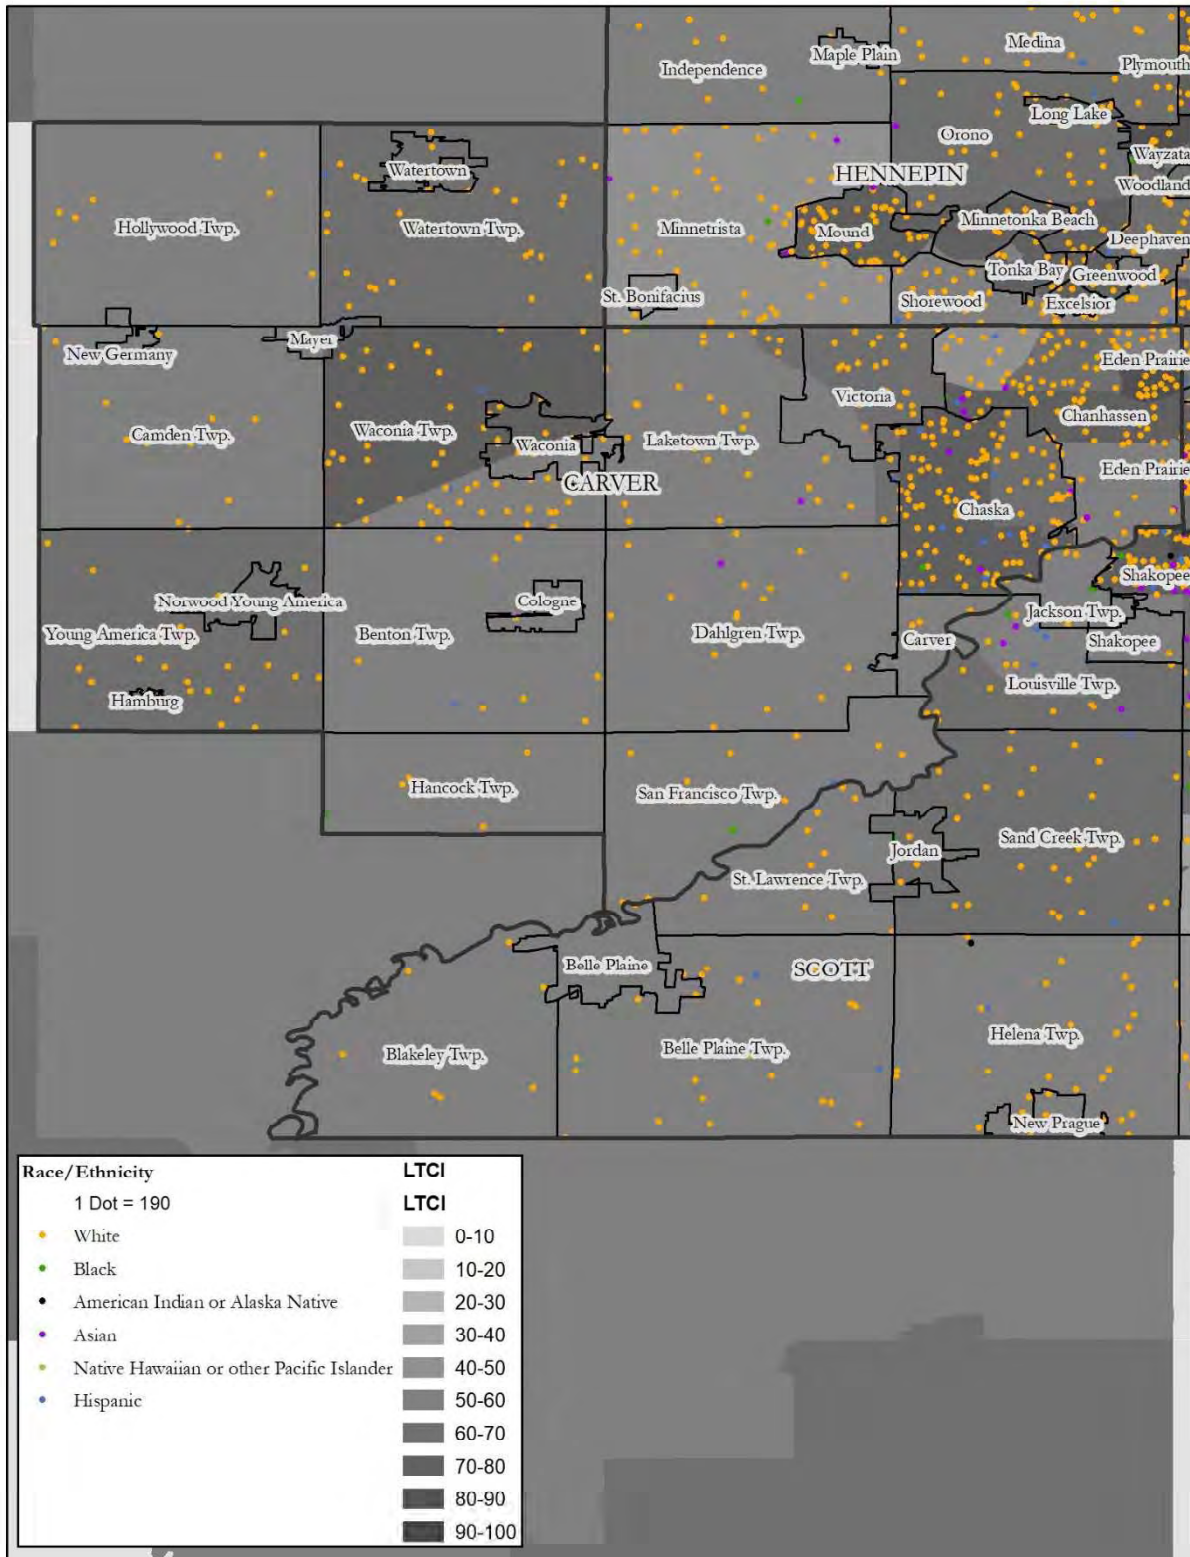

Map 29: Carver County, Race, Low Transportation Cost Index