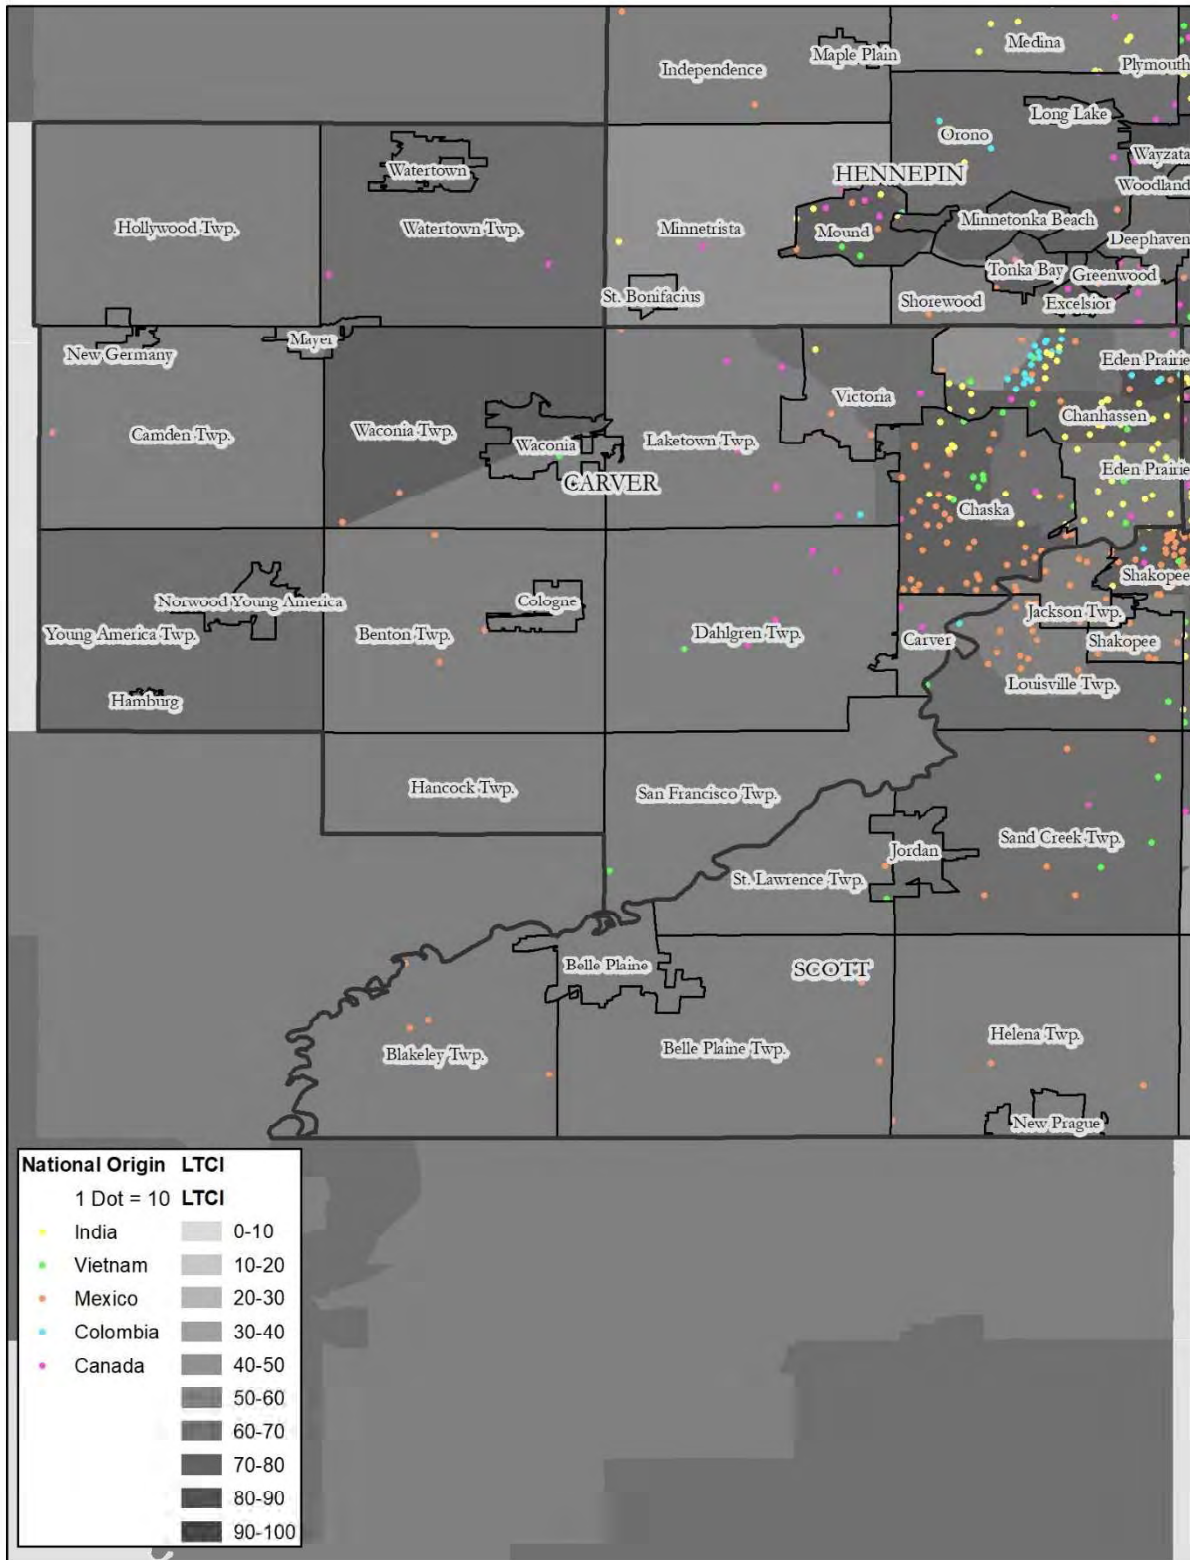

Map 2: Anoka County, National Origin, Low Transportation Cost Index

Map 3: Coon Rapids, Race, Low Transportation Cost Index

Map 4: Coon Rapids, National Origin, Low Transportation Cost Index

Map 5: Dakota County, Race, Low Transportation Cost Index

Map 27: Scott County, Race, Low Transportation Cost Index

Map 28: Scott County, National Origin, Low Transportation Cost Index

Map 29: Carver County, Race, Low Transportation Cost Index

Map 30: Carver County, National Origin, Low Transportation Cost Index

Map 35: Dakota County, Race, Transit Trips Index

Map 36: Dakota County, National Origin, Transit Trips Index

Map 37: Hennepin County, Race, Transit Trips Index

Map 38: Hennepin County, National Origin, Transit Trips Index

Map 59: Carver County, Race, Transit Trips Index

Map 60: Carver County, National Origin, Transit Trips Index