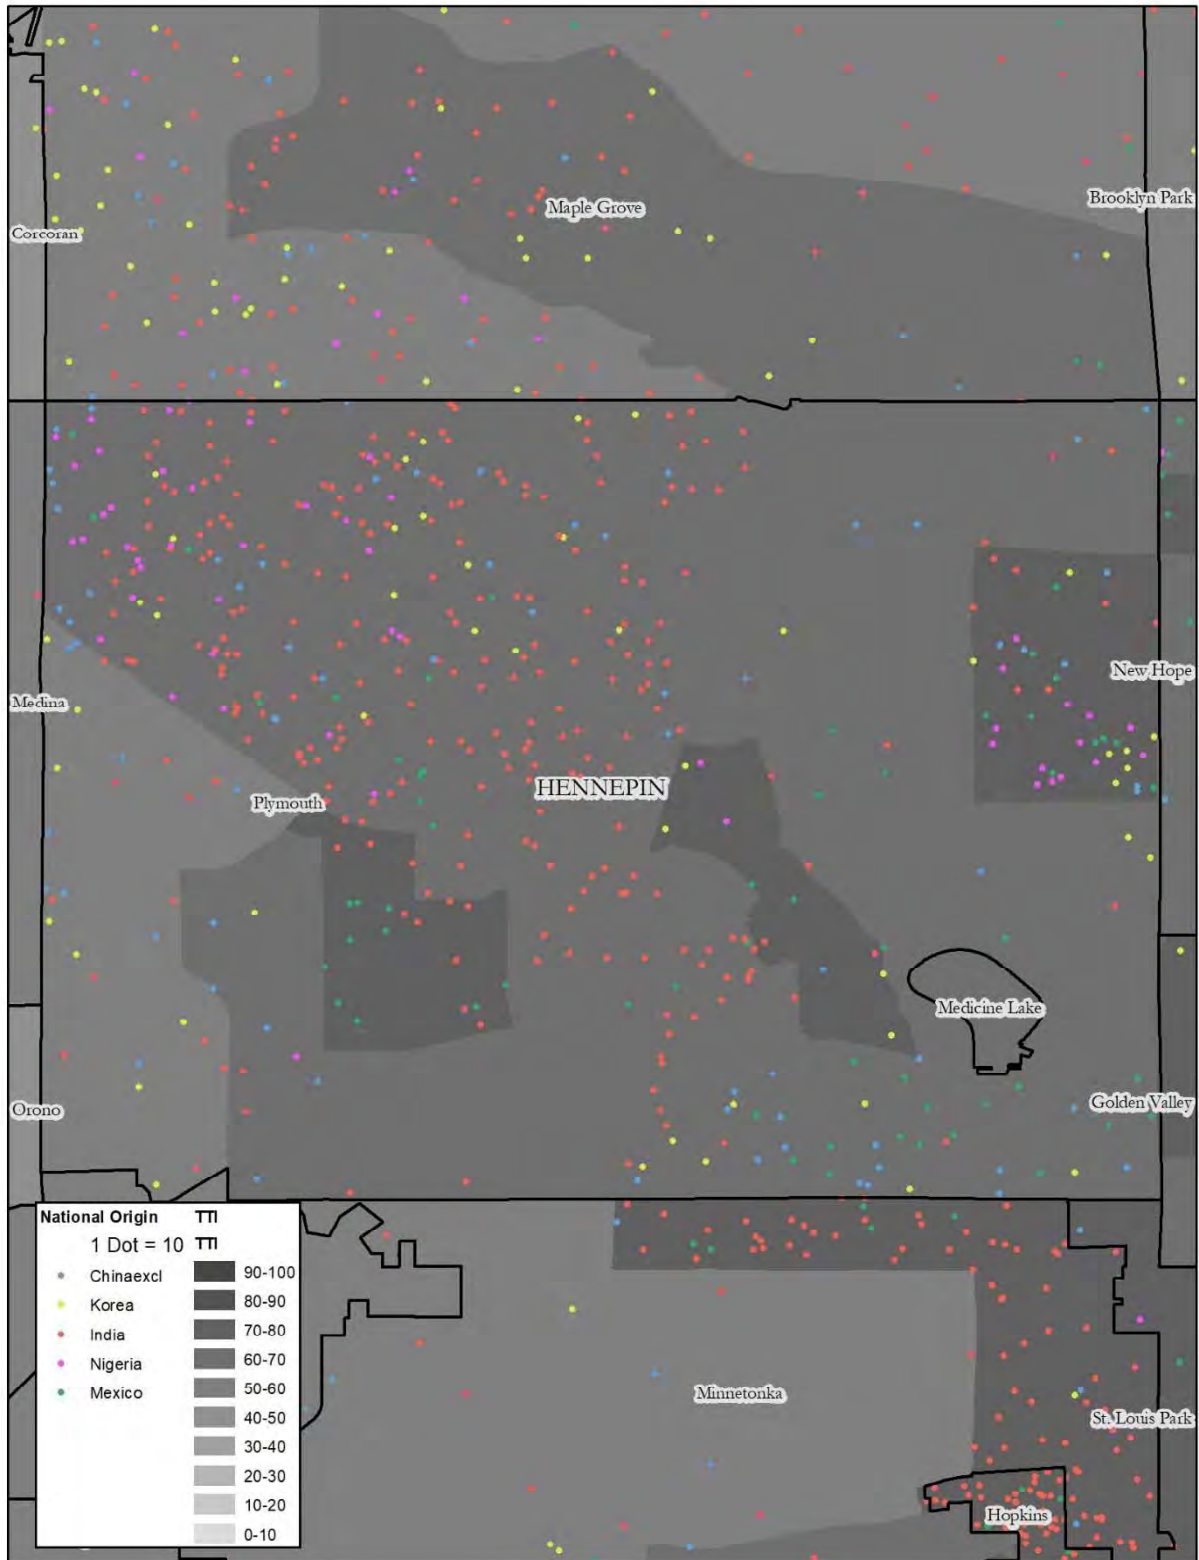

Map 48: Plymouth, National Origin, Transit Trips Index