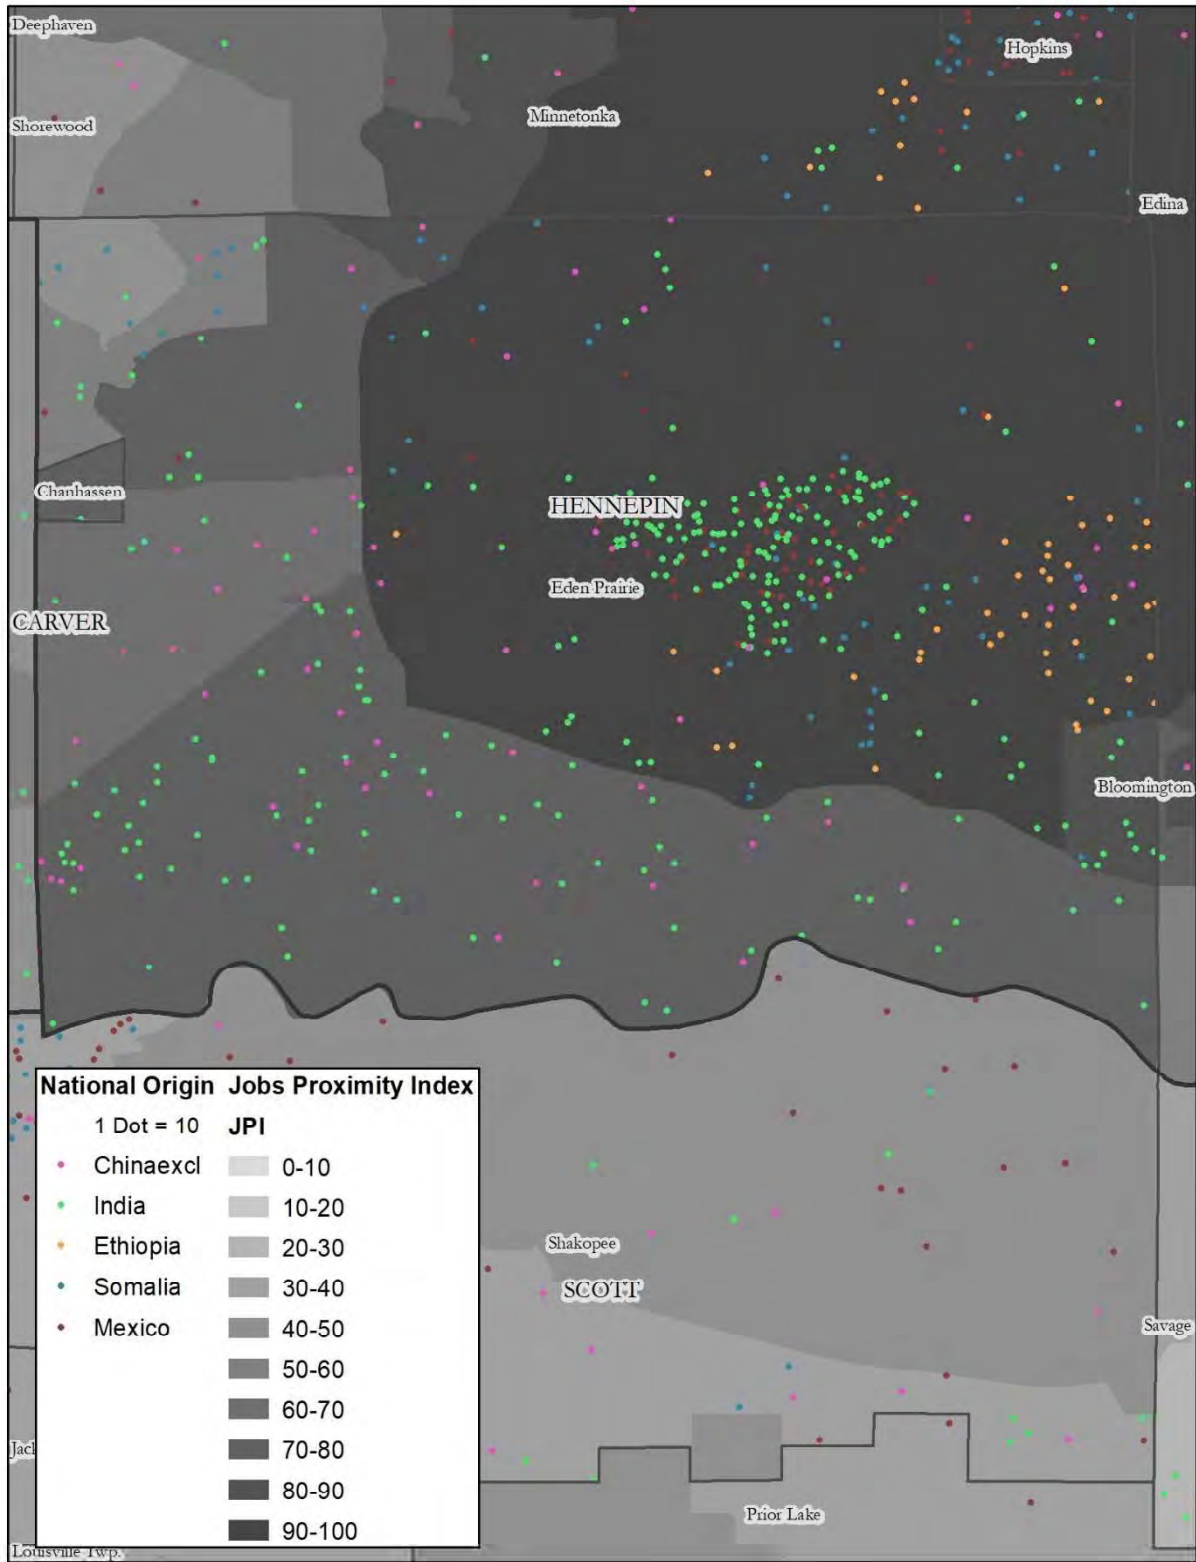

Map 35: Dakota County, Race, Jobs Proximity Index

Map 36: Dakota County, National Origin, Jobs Proximity Index

Map 37: Hennepin County, Race, Jobs Proximity Index

Map 38: Hennepin County, National Origin, Jobs Proximity Index

Map 39: Bloomington, Race, Jobs Proximity Index

Map 40: Bloomington, National Origin, Jobs Proximity Index

Map 41: Eden Prairie, Race, Jobs Proximity Index

Map 42: Eden Prairie, National Origin, Jobs Proximity Index

Map 43: Minneapolis, Race, Jobs Proximity Index

Map 44: Minneapolis, National Origin, Jobs Proximity Index

Map 45: Minnetonka, Race, Jobs Proximity Index

Map 46: Minnetonka, National Origin, Jobs Proximity Index

Map 59: Carver County, Race, Transit Trips Index

Map 60: Carver County, National Origin, Transit Trips Index