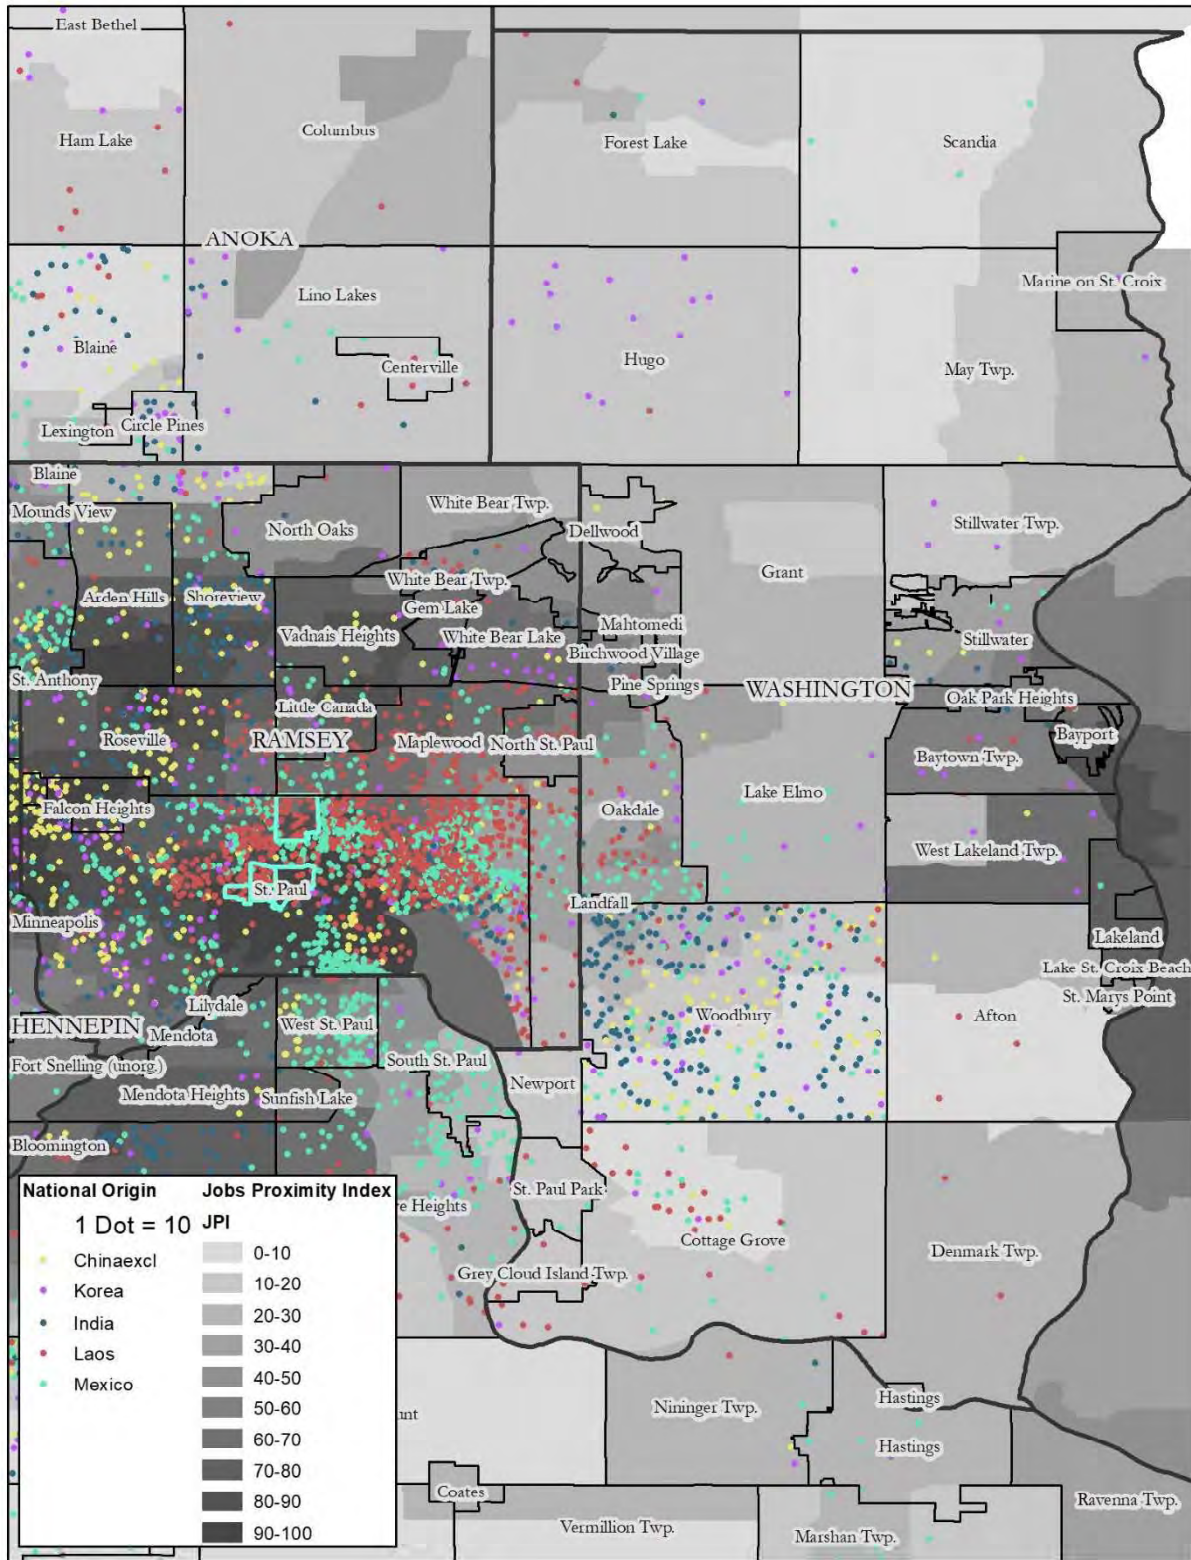

Map 51: St. Paul, Race, Jobs Proximity Index

Map 52: St. Paul, National Origin, Jobs Proximity Index

Map 53: Washington County, Race, Jobs Proximity Index

Map 54: Washington County, National Origin, Jobs Proximity Index

Map 55: Woodbury, Race, Jobs Proximity Index

Map 56: Woodbury, National Origin, Jobs Proximity Index

Map 57: Scott County, Race, Jobs Proximity Index

Map 58: Scott County, National Origin, Jobs Proximity Index

Map 2: Anoka County, National Origin, Low Transportation Cost Index

Map 3: Coon Rapids, Race, Low Transportation Cost Index

Map 4: Coon Rapids, National Origin, Low Transportation Cost Index

Map 5: Dakota County, Race, Low Transportation Cost Index

Map 59: Carver County, Race, Transit Trips Index

Map 60: Carver County, National Origin, Transit Trips Index