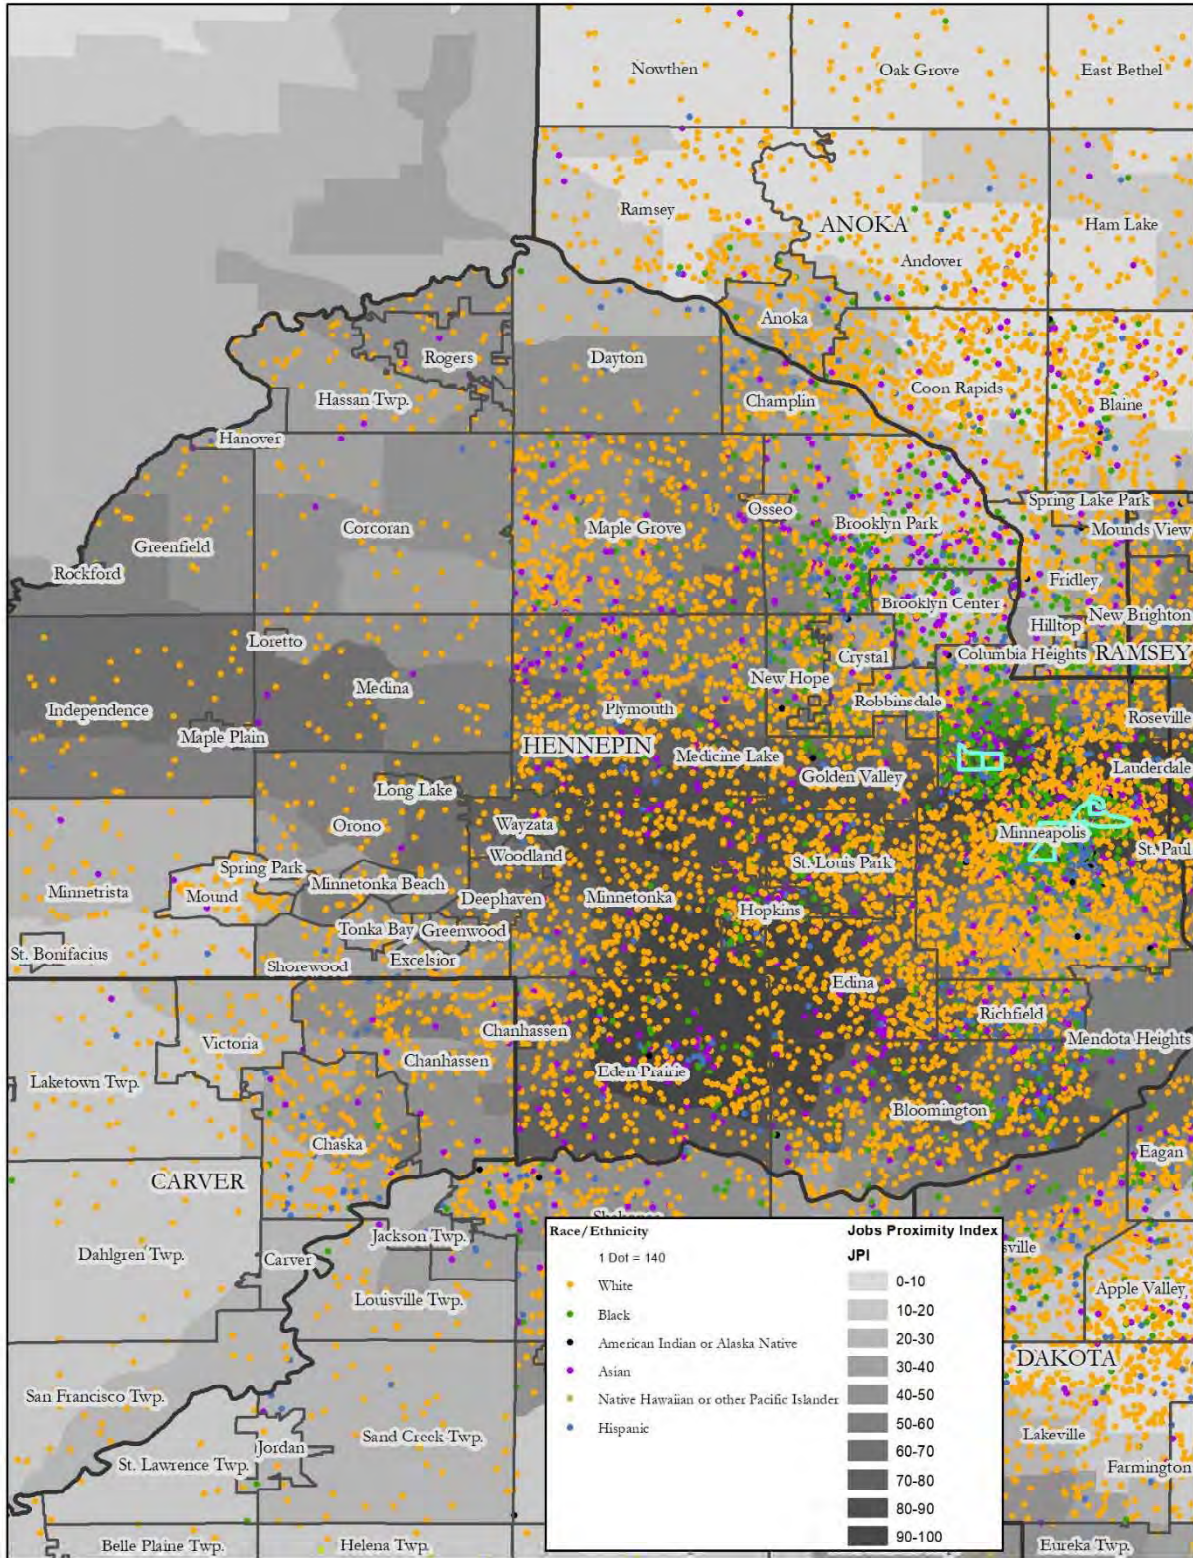

Map 31: Anoka County, Race, Jobs Proximity Index

Map 32: Anoka County, National Origin, Jobs Proximity Index

Map 33: Coon Rapids, Race, Jobs Proximity Index

Map 34: Coon Rapids, National Origin, Jobs Proximity Index

Map 35: Dakota County, Race, Jobs Proximity Index

Map 36: Dakota County, National Origin, Jobs Proximity Index

Map 37: Hennepin County, Race, Jobs Proximity Index

Map 38: Hennepin County, National Origin, Jobs Proximity Index

Map 31: Anoka County, Race, Transit Trips Index

Map 32: Anoka County, National Origin, Transit Trips Index

Map 33: Coon Rapids, Race, Transit Trips Index

Map 34: Coon Rapids, National Origin, Transit Trips Index

Map 59: Carver County, Race, Transit Trips Index

Map 60: Carver County, National Origin, Transit Trips Index