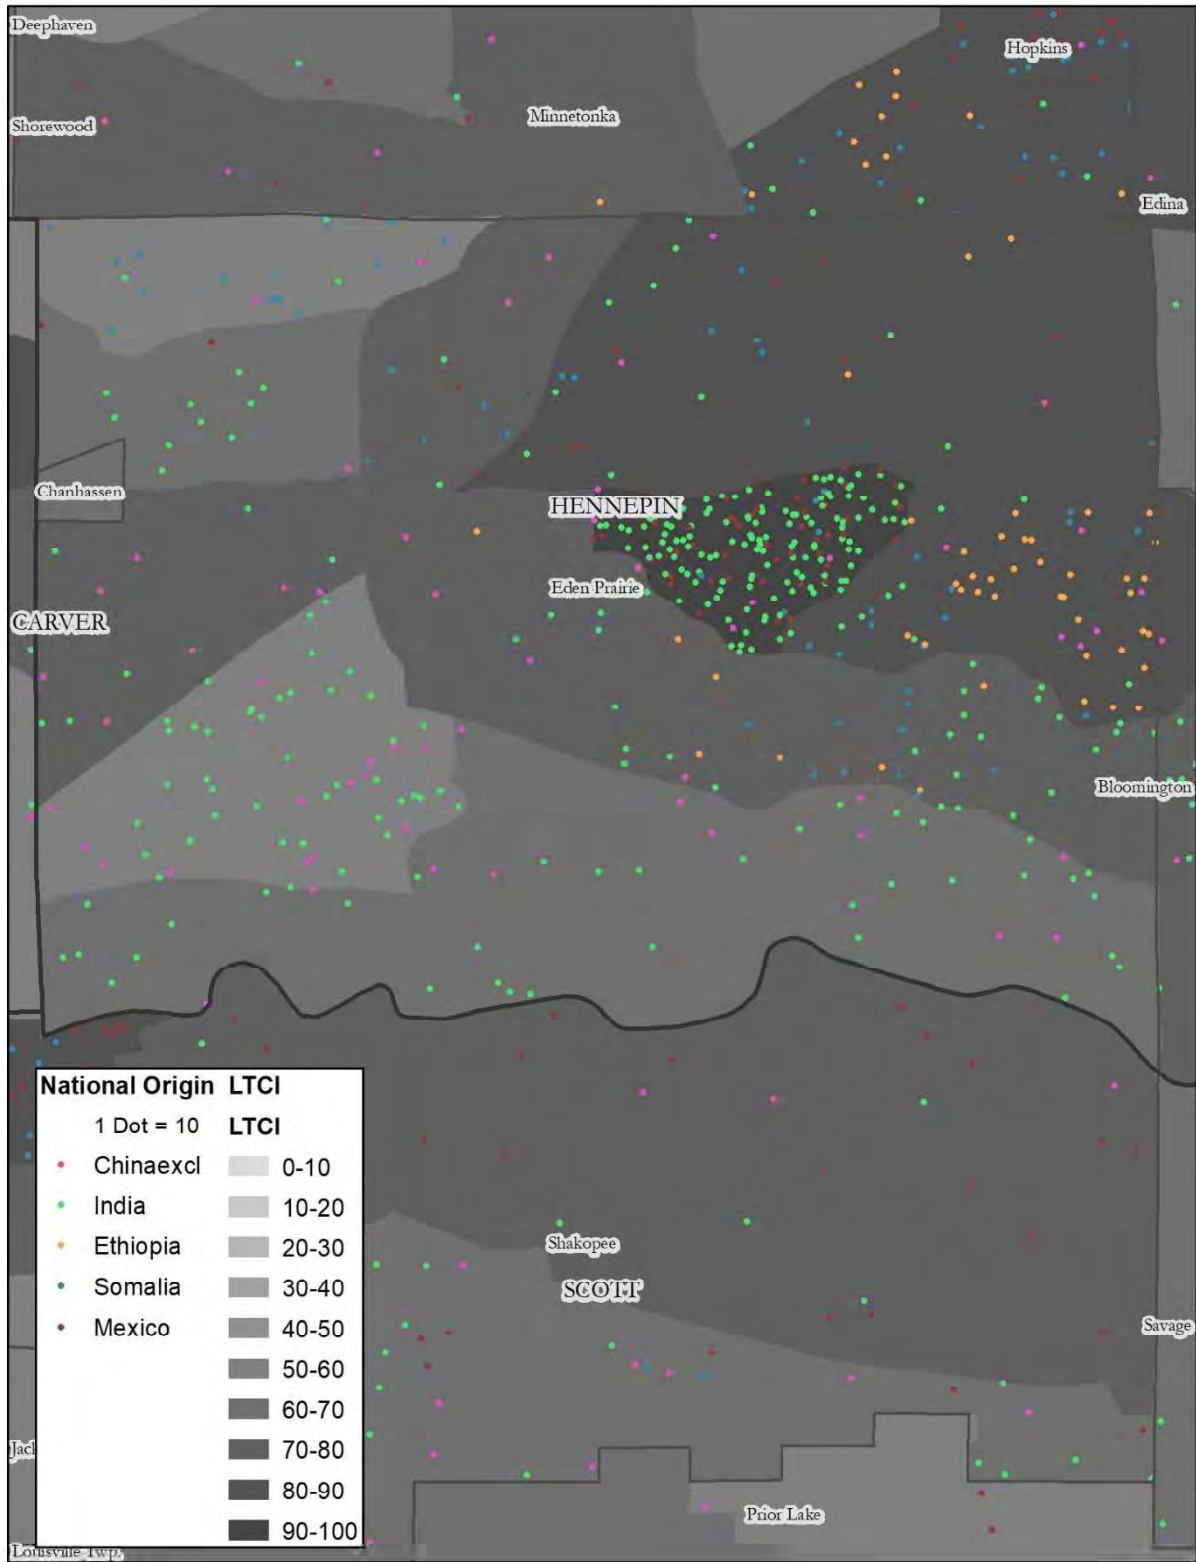

Map 2: Anoka County, National Origin, Low Transportation Cost Index

Map 3: Coon Rapids, Race, Low Transportation Cost Index

Map 4: Coon Rapids, National Origin, Low Transportation Cost Index

Map 5: Dakota County, Race, Low Transportation Cost Index

Map 6: Dakota County, National Origin, Low Transportation Cost Index

Map 7: Hennepin County, Race, Low Transportation Cost Index

Map 9: Bloomington, Race, Low Transportation Cost Index

Map 10: Bloomington, National Origin, Low Transportation Cost Index

Map 11: Eden Prairie, Race, Low Transportation Cost Index

Map 12: Eden Prairie, National Origin, Low Transportation Cost Index

Map 13: Minneapolis, Race, Low Transportation Cost Index

Map 14: Minneapolis, National Origin, Low Transportation Cost Index

Map 59: Carver County, Race, Transit Trips Index

Map 60: Carver County, National Origin, Transit Trips Index