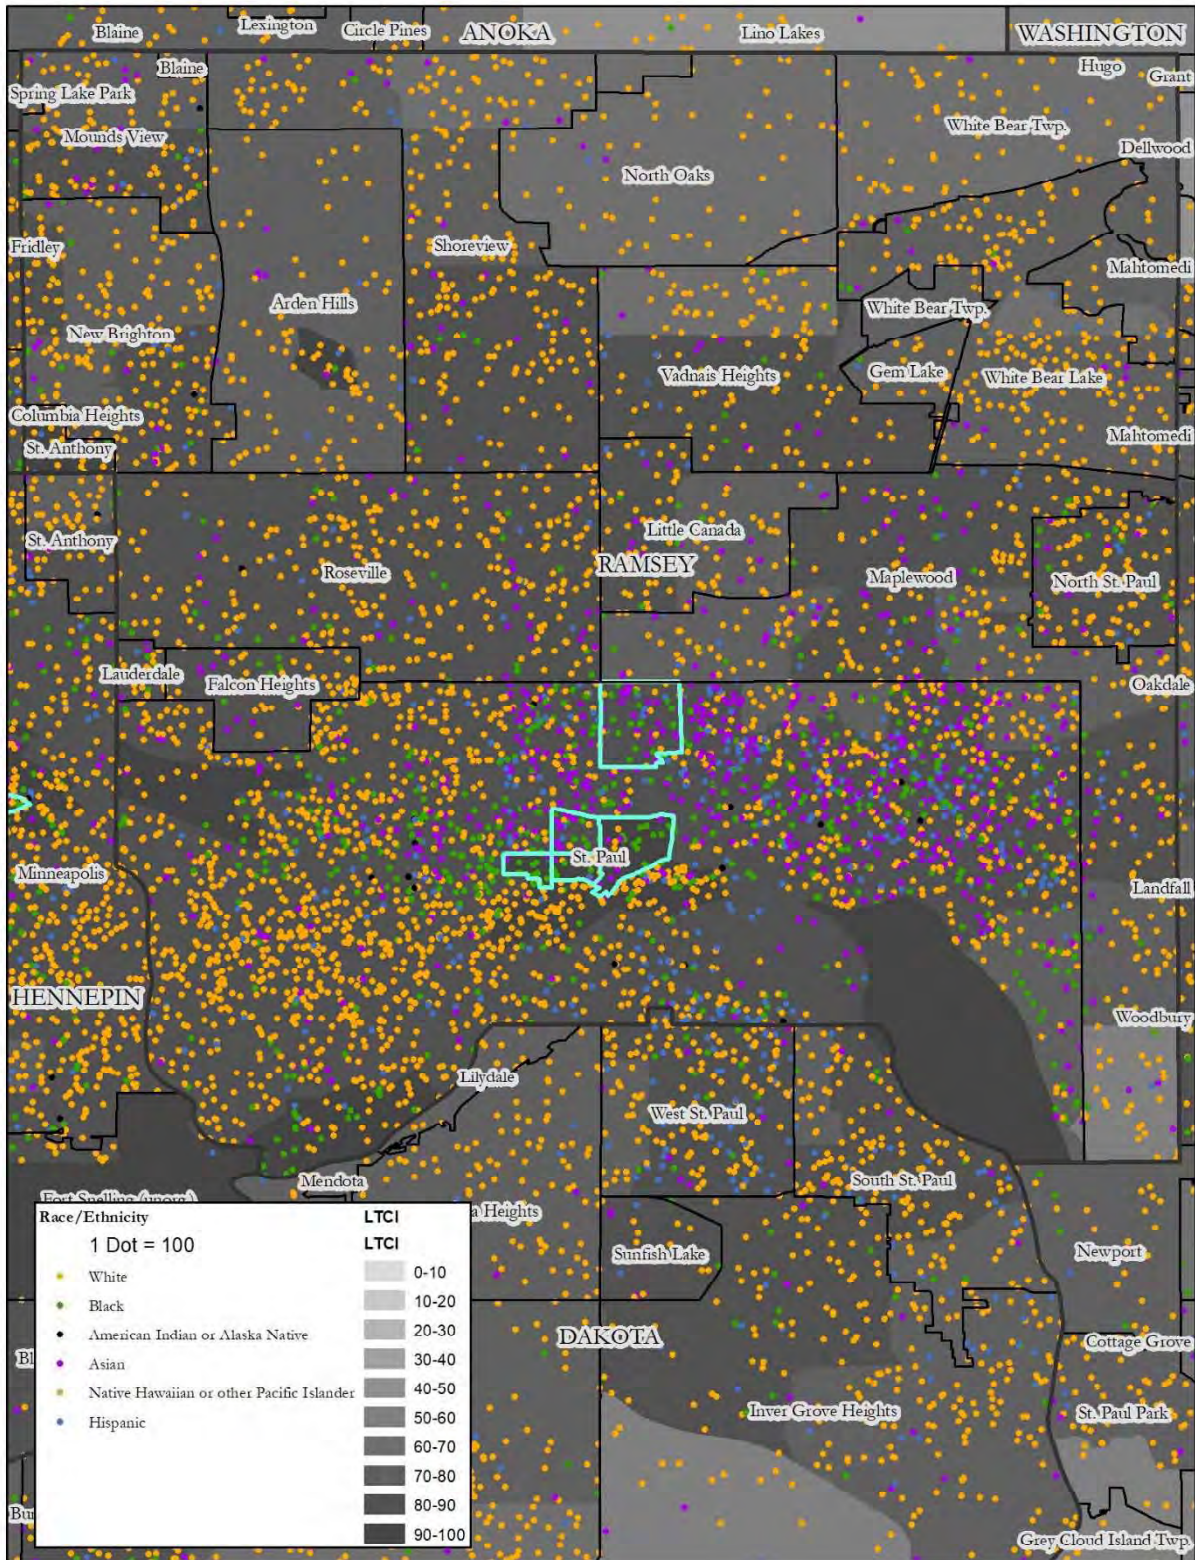

Map 19: Ramsey County, Race, Low Transportation Cost Index