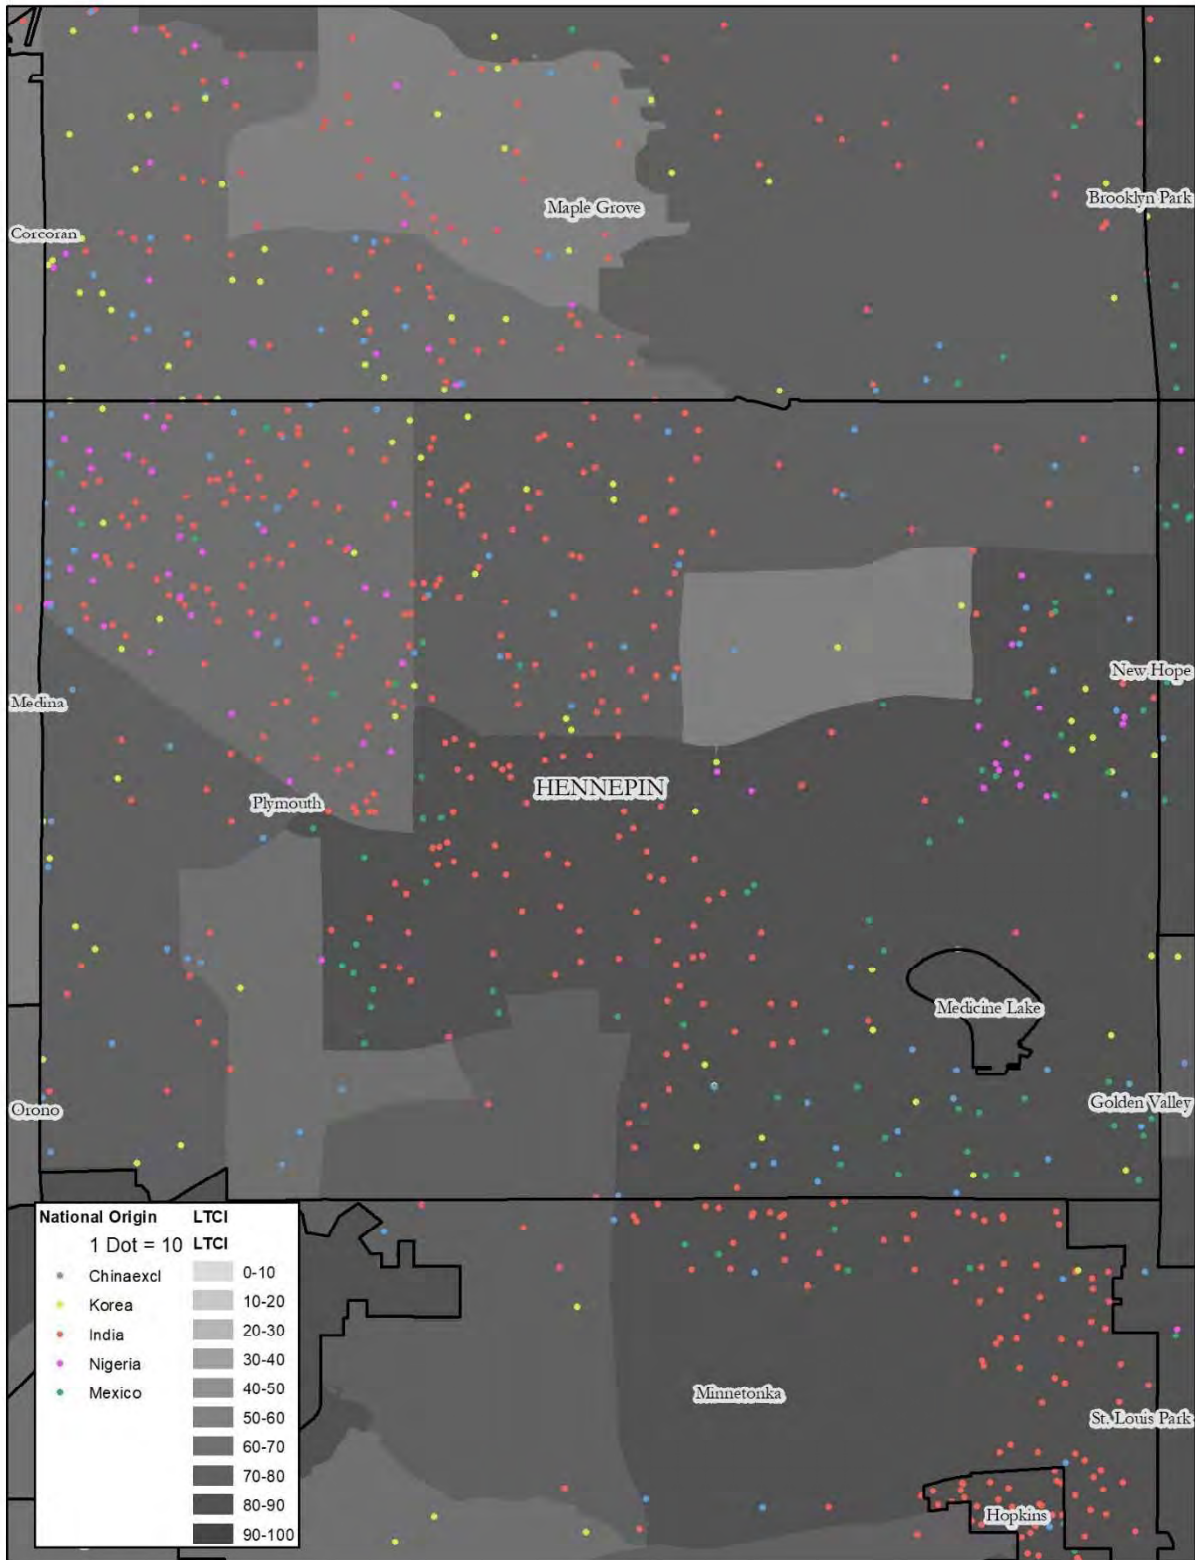

Map 2: Anoka County, National Origin, Low Transportation Cost Index

Map 3: Coon Rapids, Race, Low Transportation Cost Index

Map 4: Coon Rapids, National Origin, Low Transportation Cost Index

Map 5: Dakota County, Race, Low Transportation Cost Index

Map 11: Eden Prairie, Race, Low Transportation Cost Index

Map 12: Eden Prairie, National Origin, Low Transportation Cost Index

Map 13: Minneapolis, Race, Low Transportation Cost Index

Map 14: Minneapolis, National Origin, Low Transportation Cost Index

Map 15: Minnetonka, Race, Low Transportation Cost Index

Map 16: Minnetonka, National Origin, Low Transportation Cost Index

Map 17: Plymouth, Race, Low Transportation Cost Index

Map 18: Plymouth, National Origin, Low Transportation Cost Index

Map 59: Carver County, Race, Transit Trips Index

Map 60: Carver County, National Origin, Transit Trips Index