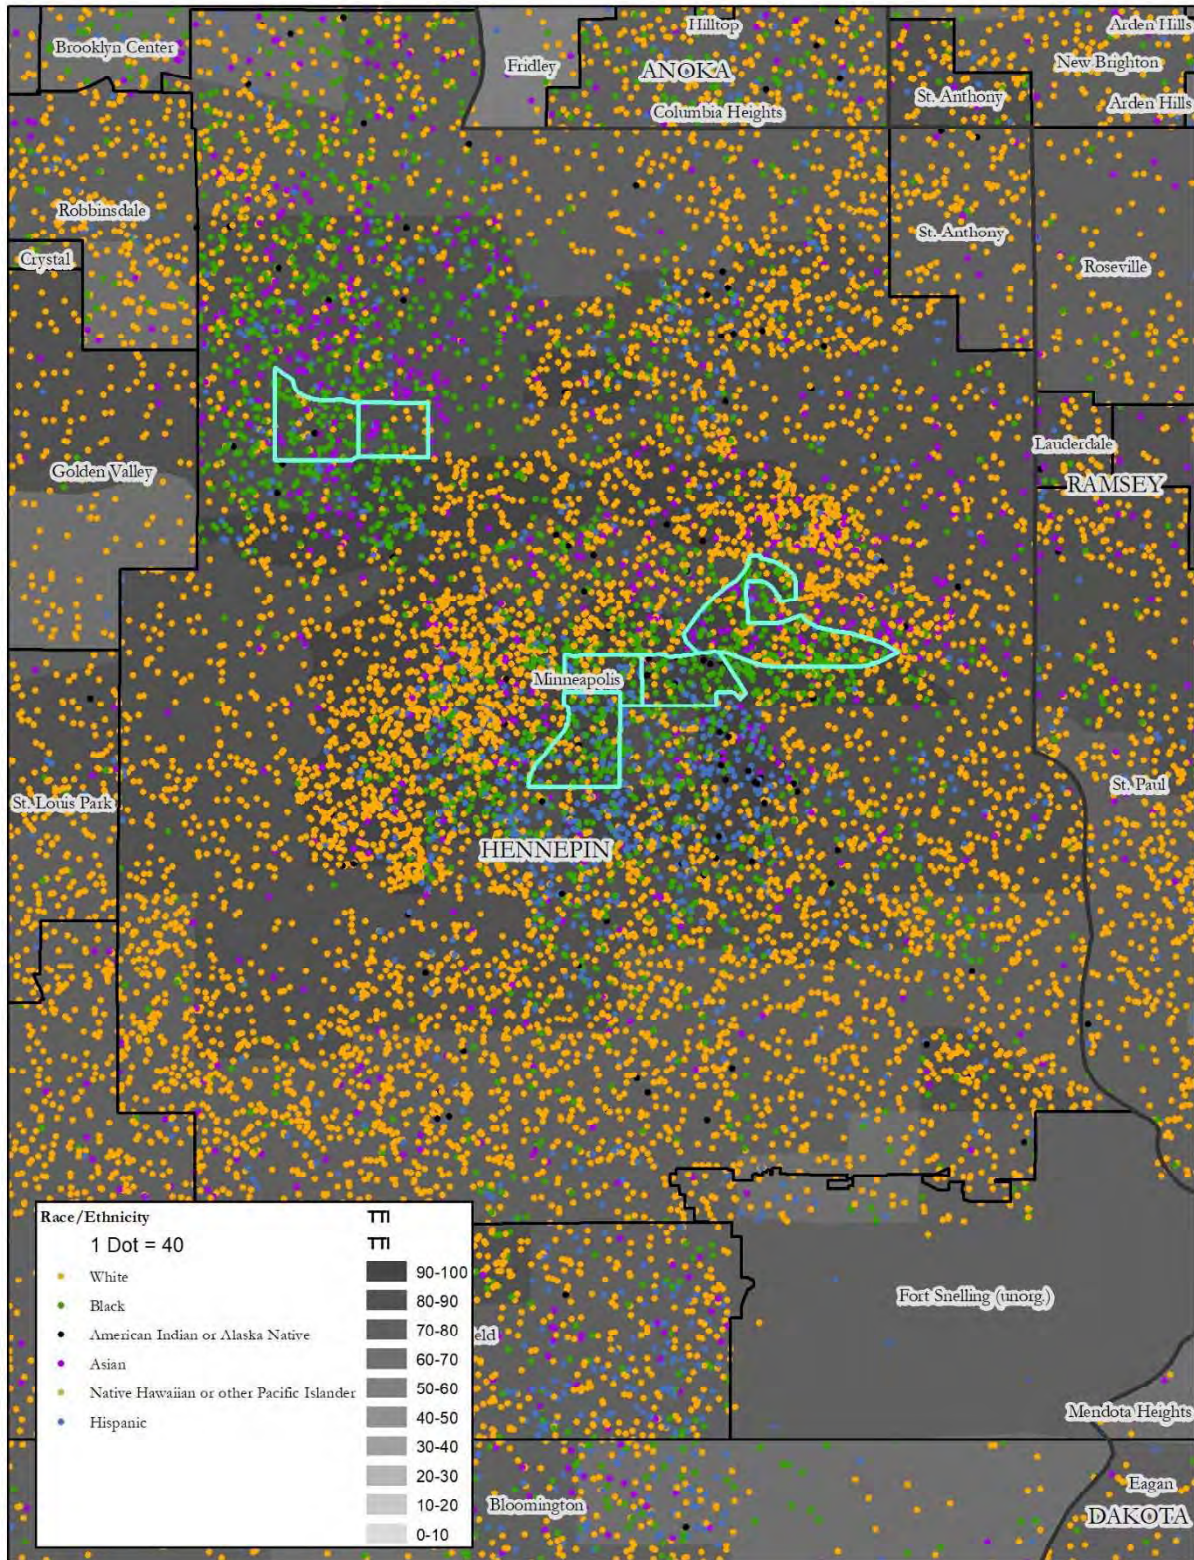

Map 2: Anoka County, National Origin, Low Transportation Cost Index

Map 3: Coon Rapids, Race, Low Transportation Cost Index

Map 4: Coon Rapids, National Origin, Low Transportation Cost Index

Map 5: Dakota County, Race, Low Transportation Cost Index

Map 35: Dakota County, Race, Transit Trips Index

Map 36: Dakota County, National Origin, Transit Trips Index

Map 37: Hennepin County, Race, Transit Trips Index

Map 38: Hennepin County, National Origin, Transit Trips Index

Map 39: Bloomington, Race, Transit Trips Index

Map 40: Bloomington, National Origin, Transit Trips Index

Map 41: Eden Prairie, Race, Transit Trips Index

Map 42: Eden Prairie, National Origin, Transit Trips Index

Map 43: Minneapolis, Race, Transit Trips Index

Map 44: Minneapolis, National Origin, Transit Trips Index

Map 45: Minnetonka, Race, Transit Trips Index

Map 46: Minnetonka, National Origin, Transit Trips Index