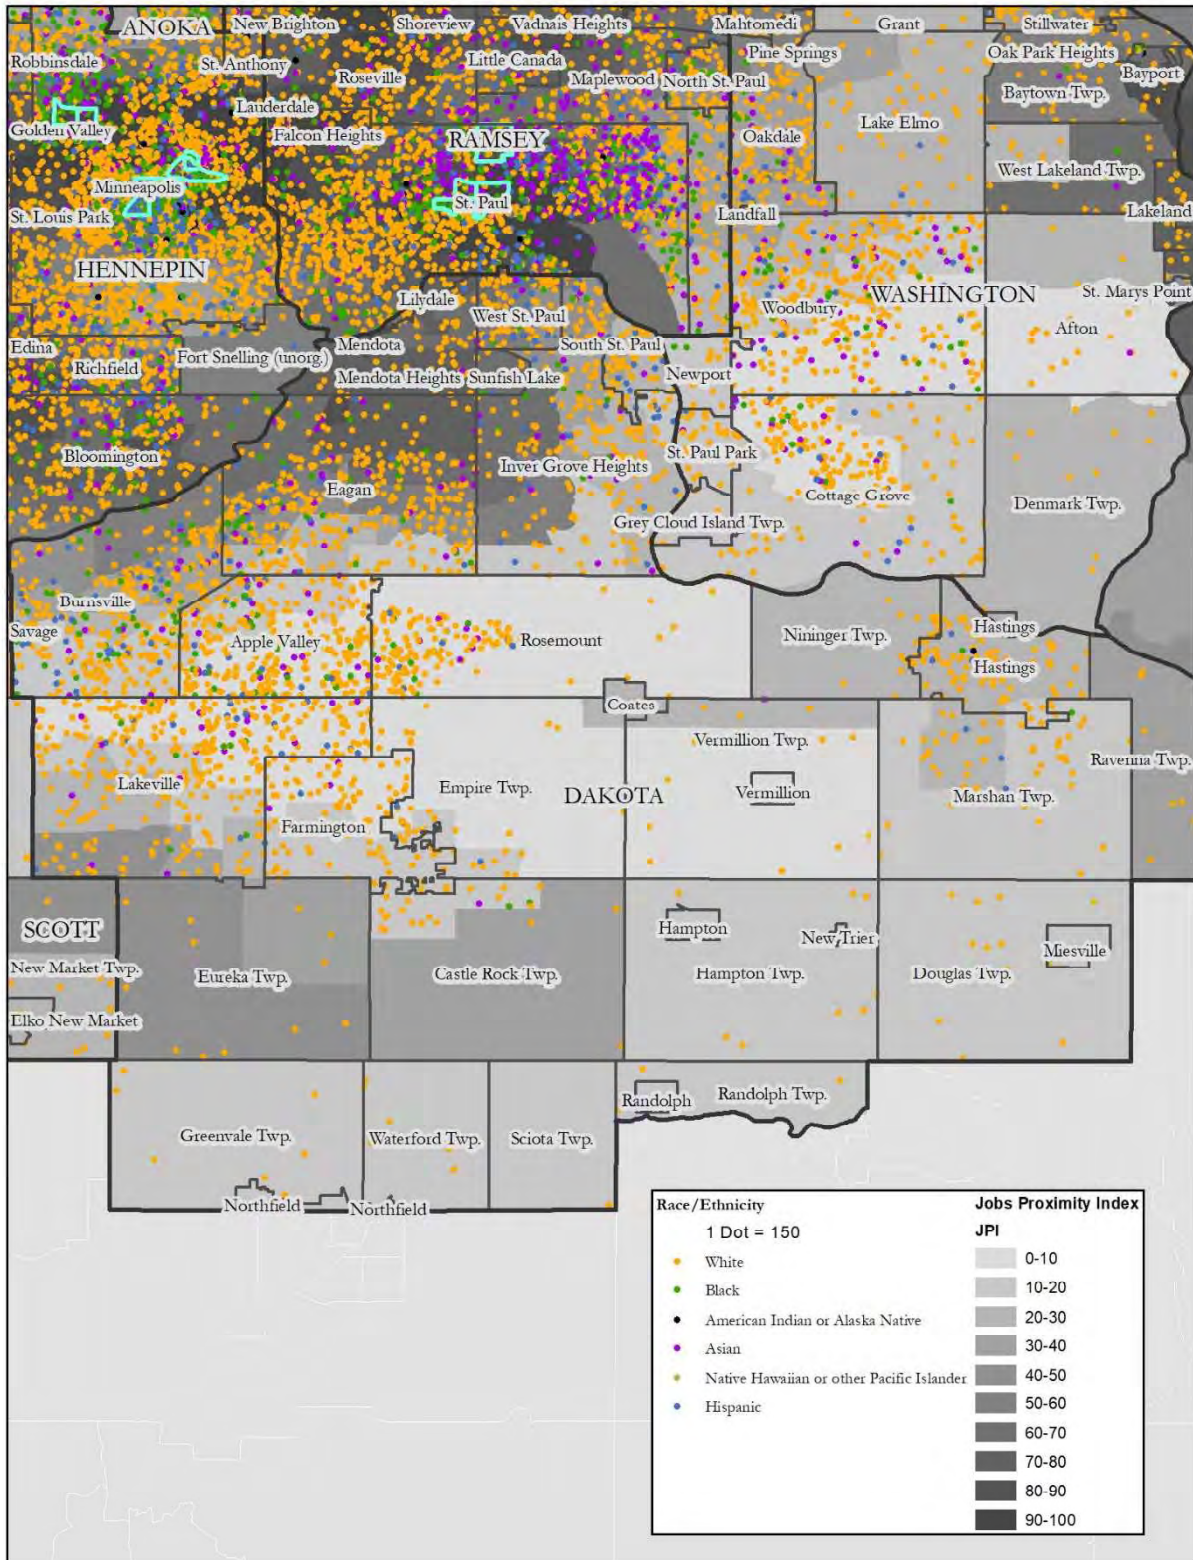

Map 31: Anoka County, Race, Jobs Proximity Index

Map 32: Anoka County, National Origin, Jobs Proximity Index

Map 33: Coon Rapids, Race, Jobs Proximity Index

Map 34: Coon Rapids, National Origin, Jobs Proximity Index

Map 35: Dakota County, Race, Jobs Proximity Index

Map 36: Dakota County, National Origin, Jobs Proximity Index

Map 37: Hennepin County, Race, Jobs Proximity Index

Map 38: Hennepin County, National Origin, Jobs Proximity Index

Map 31: Anoka County, Race, Transit Trips Index

Map 32: Anoka County, National Origin, Transit Trips Index

Map 33: Coon Rapids, Race, Transit Trips Index

Map 34: Coon Rapids, National Origin, Transit Trips Index

Map 59: Carver County, Race, Transit Trips Index

Map 60: Carver County, National Origin, Transit Trips Index