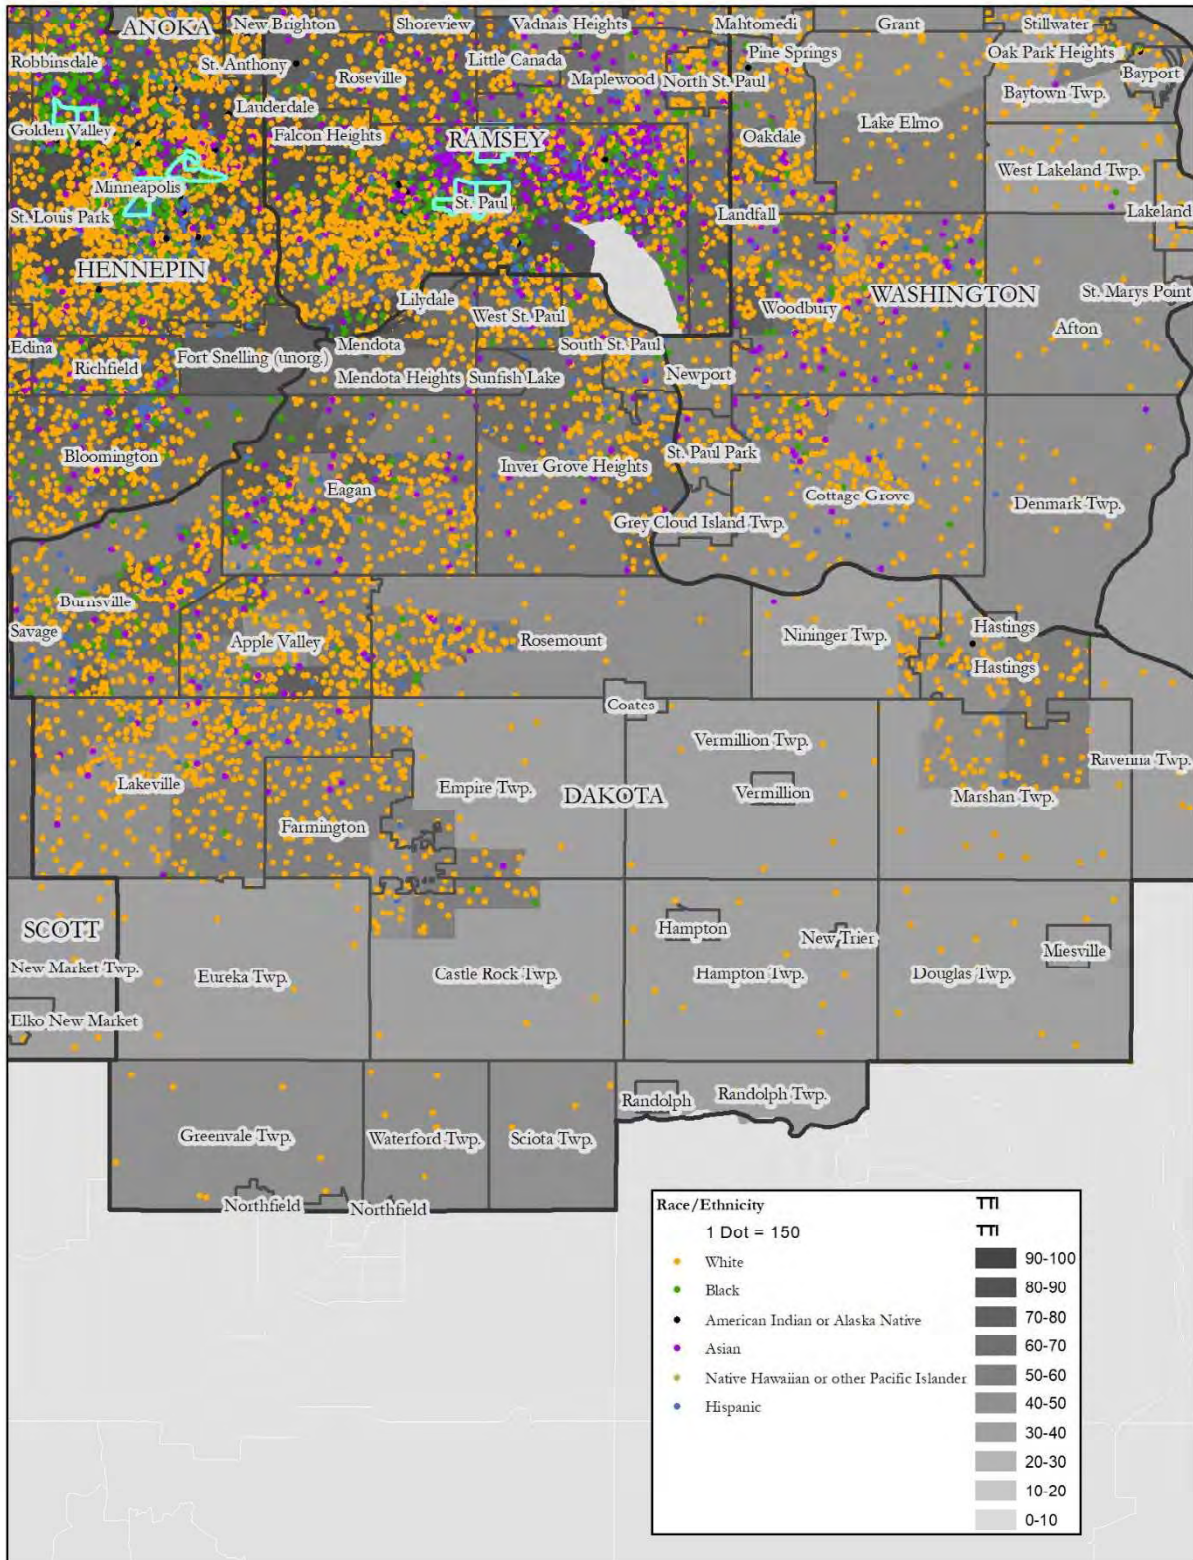

Map 2: Anoka County, National Origin, Low Transportation Cost Index

Map 3: Coon Rapids, Race, Low Transportation Cost Index

Map 4: Coon Rapids, National Origin, Low Transportation Cost Index

Map 5: Dakota County, Race, Low Transportation Cost Index

Map 31: Anoka County, Race, Transit Trips Index

Map 32: Anoka County, National Origin, Transit Trips Index

Map 33: Coon Rapids, Race, Transit Trips Index

Map 34: Coon Rapids, National Origin, Transit Trips Index

Map 35: Dakota County, Race, Transit Trips Index

Map 36: Dakota County, National Origin, Transit Trips Index

Map 37: Hennepin County, Race, Transit Trips Index

Map 38: Hennepin County, National Origin, Transit Trips Index

Map 59: Carver County, Race, Transit Trips Index

Map 60: Carver County, National Origin, Transit Trips Index