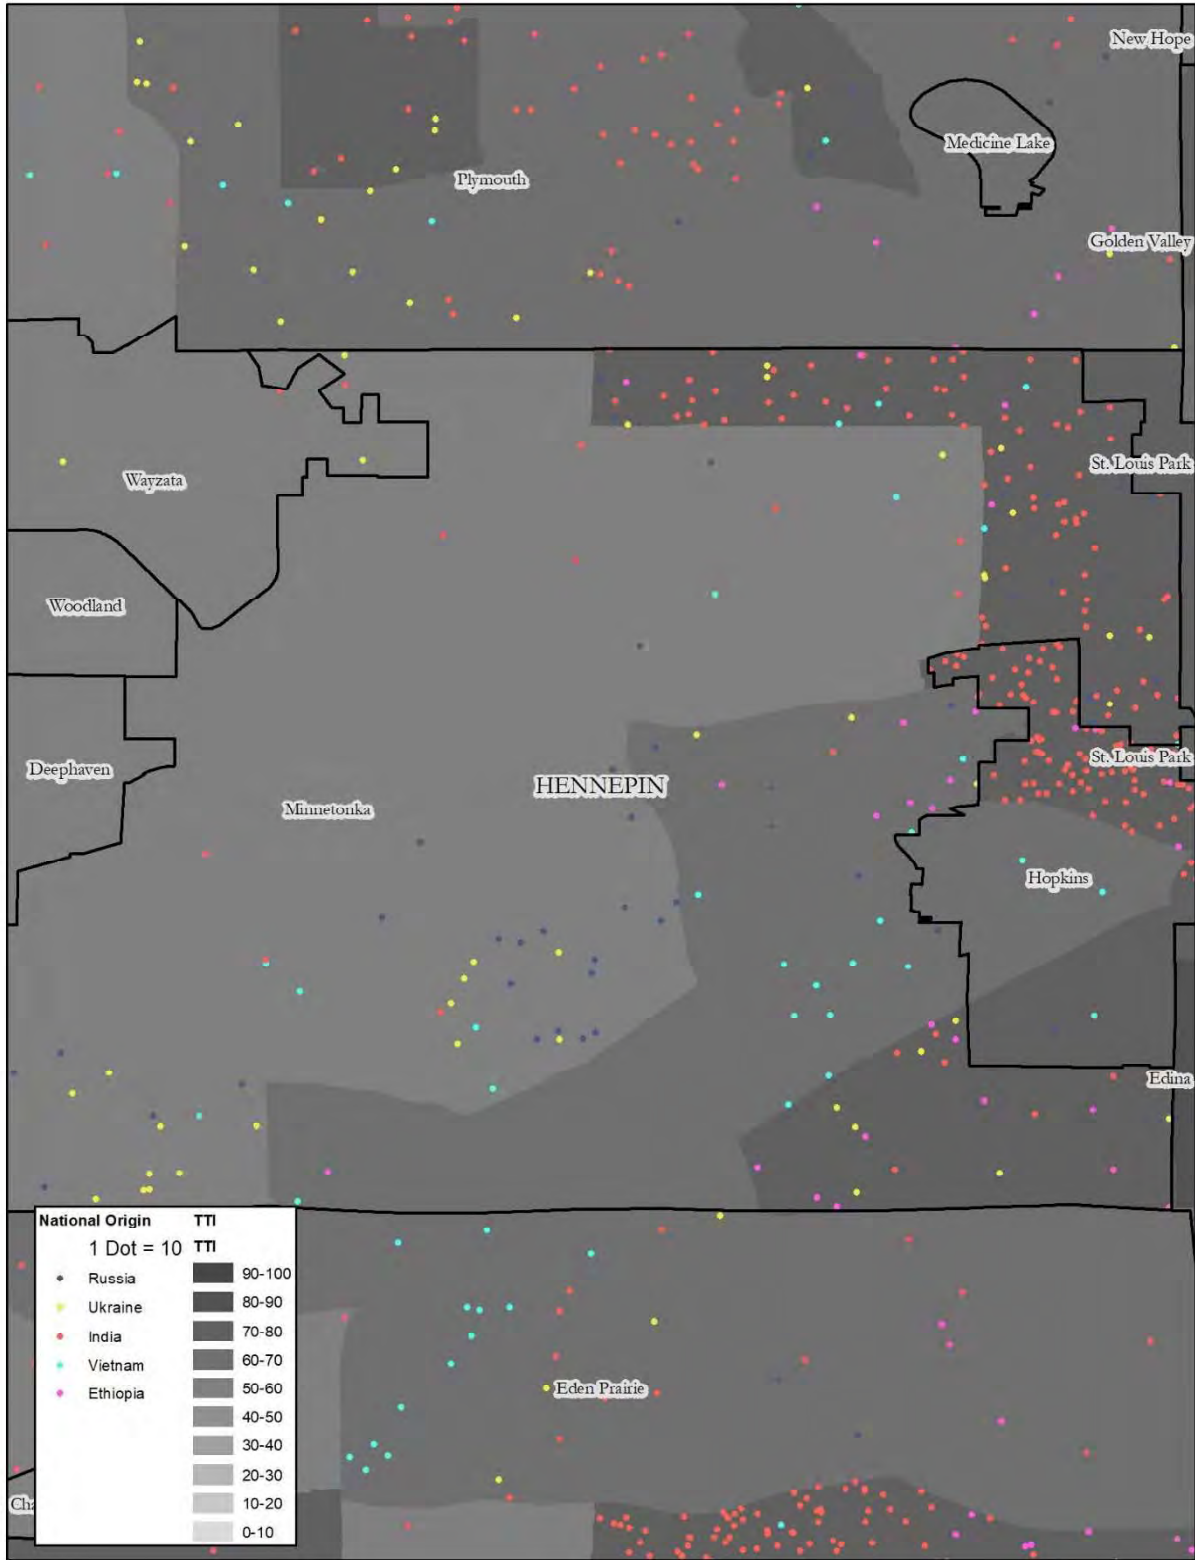

Map 35: Dakota County, Race, Transit Trips Index

Map 36: Dakota County, National Origin, Transit Trips Index

Map 37: Hennepin County, Race, Transit Trips Index

Map 38: Hennepin County, National Origin, Transit Trips Index

Map 39: Bloomington, Race, Transit Trips Index

Map 40: Bloomington, National Origin, Transit Trips Index

Map 41: Eden Prairie, Race, Transit Trips Index

Map 42: Eden Prairie, National Origin, Transit Trips Index

Map 43: Minneapolis, Race, Transit Trips Index

Map 44: Minneapolis, National Origin, Transit Trips Index

Map 45: Minnetonka, Race, Transit Trips Index

Map 46: Minnetonka, National Origin, Transit Trips Index

Map 59: Carver County, Race, Transit Trips Index

Map 60: Carver County, National Origin, Transit Trips Index