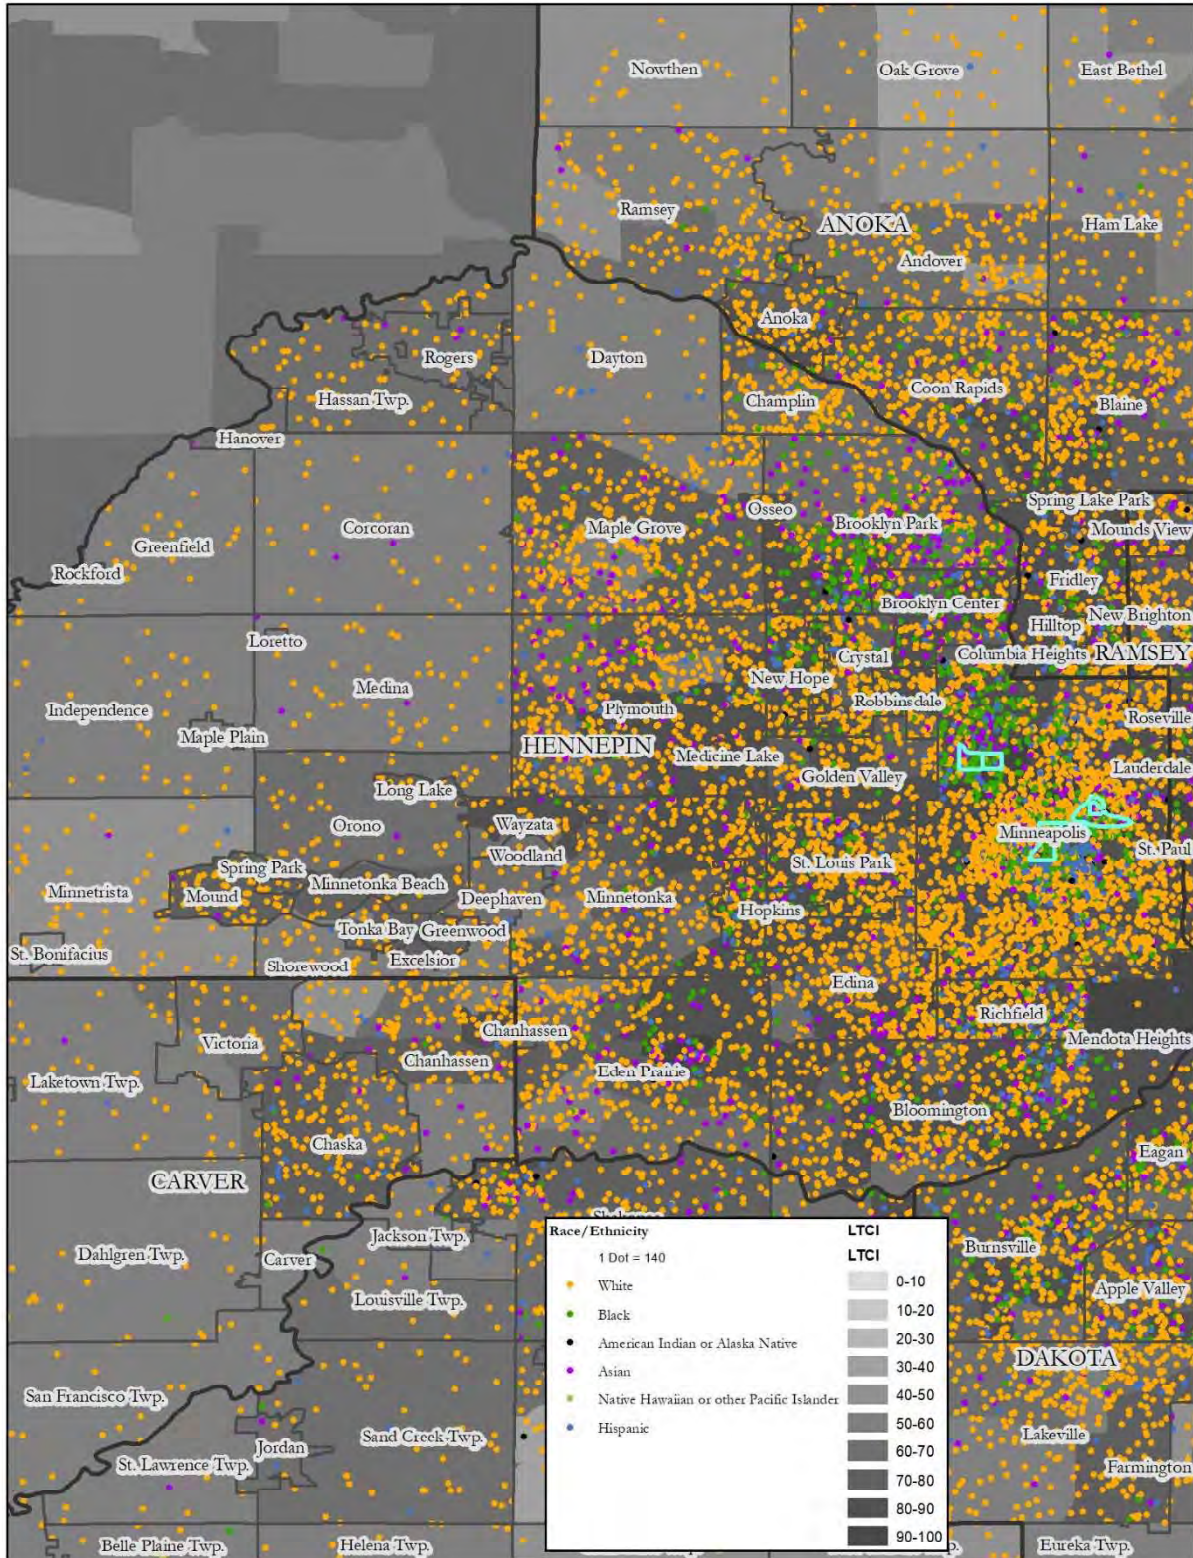

Map 59: Carver County, Race, Jobs Proximity Index

Map 60: Carver County, National Origin, Jobs Proximity Index

Transportation

- 1. Low Transportation Cost Index**
- 2. Transit Trips Index**

Map 1: Anoka County, Race, Low Transportation Cost Index

Map 2: Anoka County, National Origin, Low Transportation Cost Index

Map 3: Coon Rapids, Race, Low Transportation Cost Index

Map 4: Coon Rapids, National Origin, Low Transportation Cost Index

Map 5: Dakota County, Race, Low Transportation Cost Index

Map 6: Dakota County, National Origin, Low Transportation Cost Index

Map 7: Hennepin County, Race, Low Transportation Cost Index

Map 9: Bloomington, Race, Low Transportation Cost Index

Map 10: Bloomington, National Origin, Low Transportation Cost Index

Map 59: Carver County, Race, Transit Trips Index

Map 60: Carver County, National Origin, Transit Trips Index