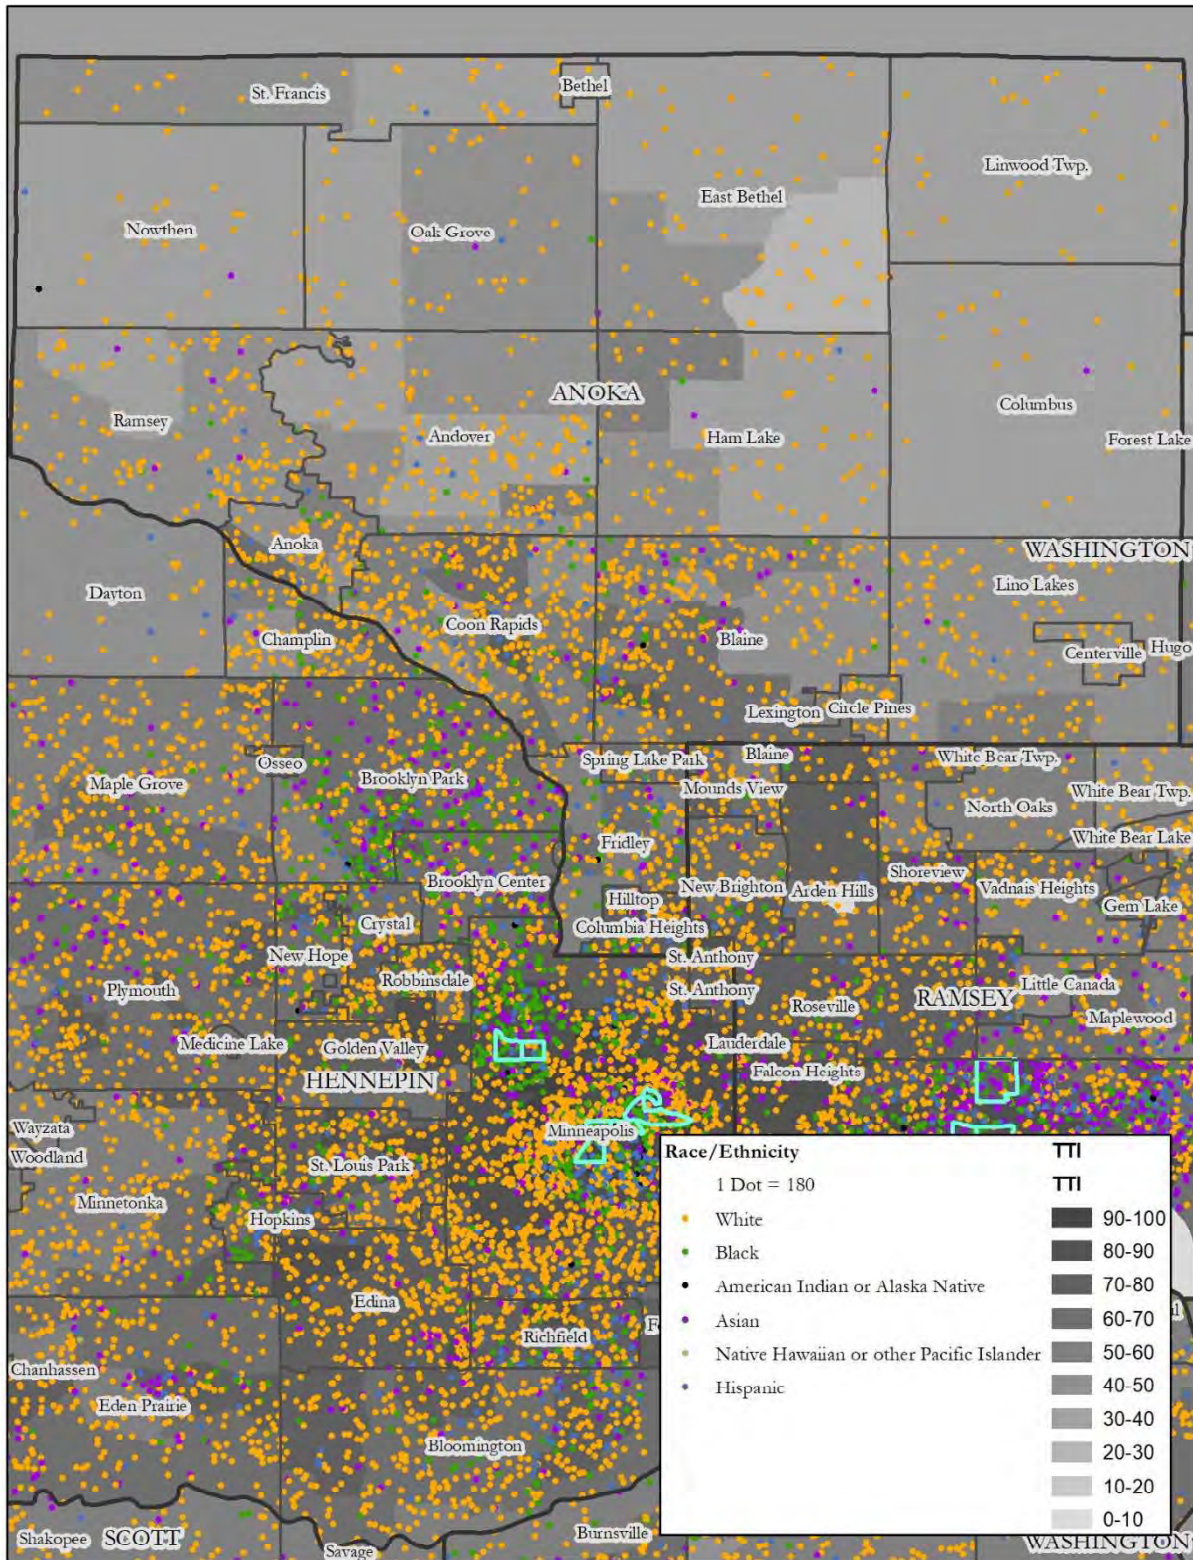

Map 2: Anoka County, National Origin, Low Transportation Cost Index

Map 3: Coon Rapids, Race, Low Transportation Cost Index

Map 4: Coon Rapids, National Origin, Low Transportation Cost Index

Map 5: Dakota County, Race, Low Transportation Cost Index

Map 27: Scott County, Race, Low Transportation Cost Index

Map 28: Scott County, National Origin, Low Transportation Cost Index

Map 29: Carver County, Race, Low Transportation Cost Index

Map 30: Carver County, National Origin, Low Transportation Cost Index

Map 31: Anoka County, Race, Transit Trips Index

Map 32: Anoka County, National Origin, Transit Trips Index

Map 33: Coon Rapids, Race, Transit Trips Index

Map 34: Coon Rapids, National Origin, Transit Trips Index

Map 35: Dakota County, Race, Transit Trips Index

Map 36: Dakota County, National Origin, Transit Trips Index

Map 37: Hennepin County, Race, Transit Trips Index

Map 38: Hennepin County, National Origin, Transit Trips Index