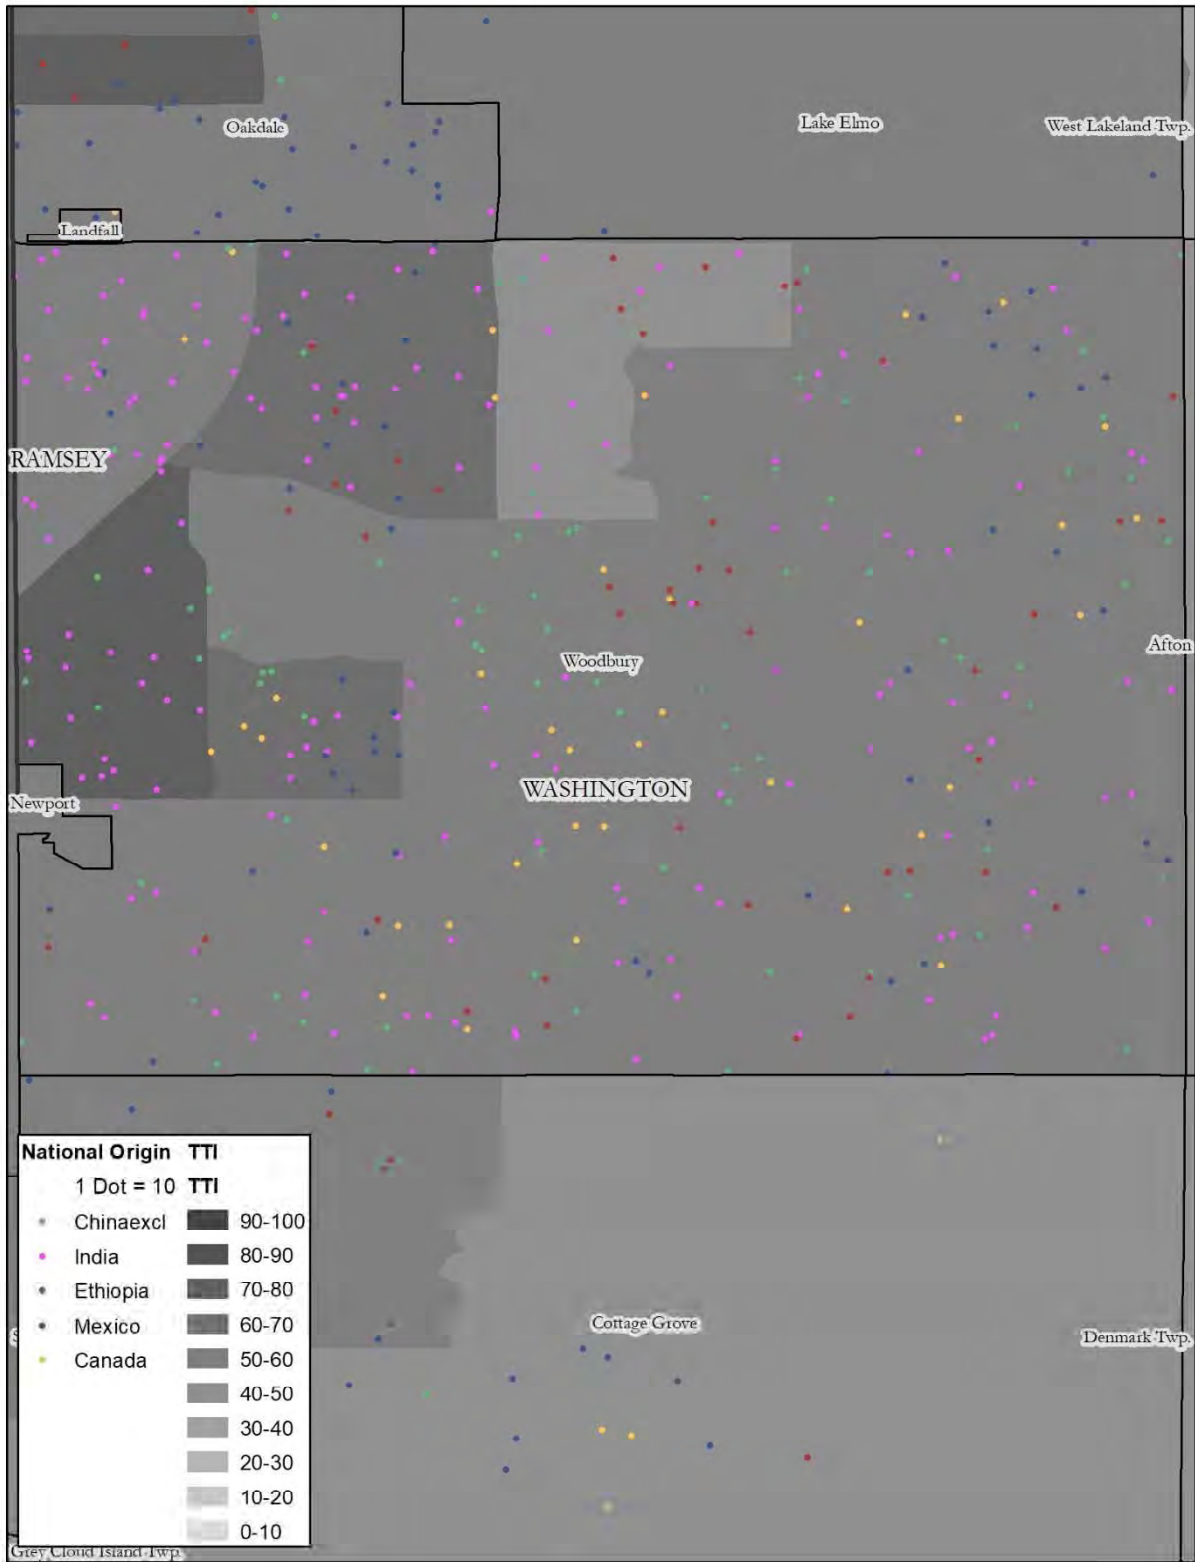

Map 39: Bloomington, Race, Transit Trips Index

Map 40: Bloomington, National Origin, Transit Trips Index

Map 41: Eden Prairie, Race, Transit Trips Index

Map 42: Eden Prairie, National Origin, Transit Trips Index

Map 51: St. Paul, Race, Transit Trips Index

Map 52: St. Paul, National Origin, Transit Trips Index

Map 53: Washington County, Race, Transit Trips Index

Map 54: Washington County, National Origin, Transit Trips Index

Map 55: Woodbury, Race, Transit Trips Index

Map 56: Woodbury, National Origin, Transit Trips Index

Map 57: Scott County, Race, Transit Trips Index

Map 58: Scott County, National Origin, Transit Trips Index

Map 59: Carver County, Race, Transit Trips Index

Map 60: Carver County, National Origin, Transit Trips Index