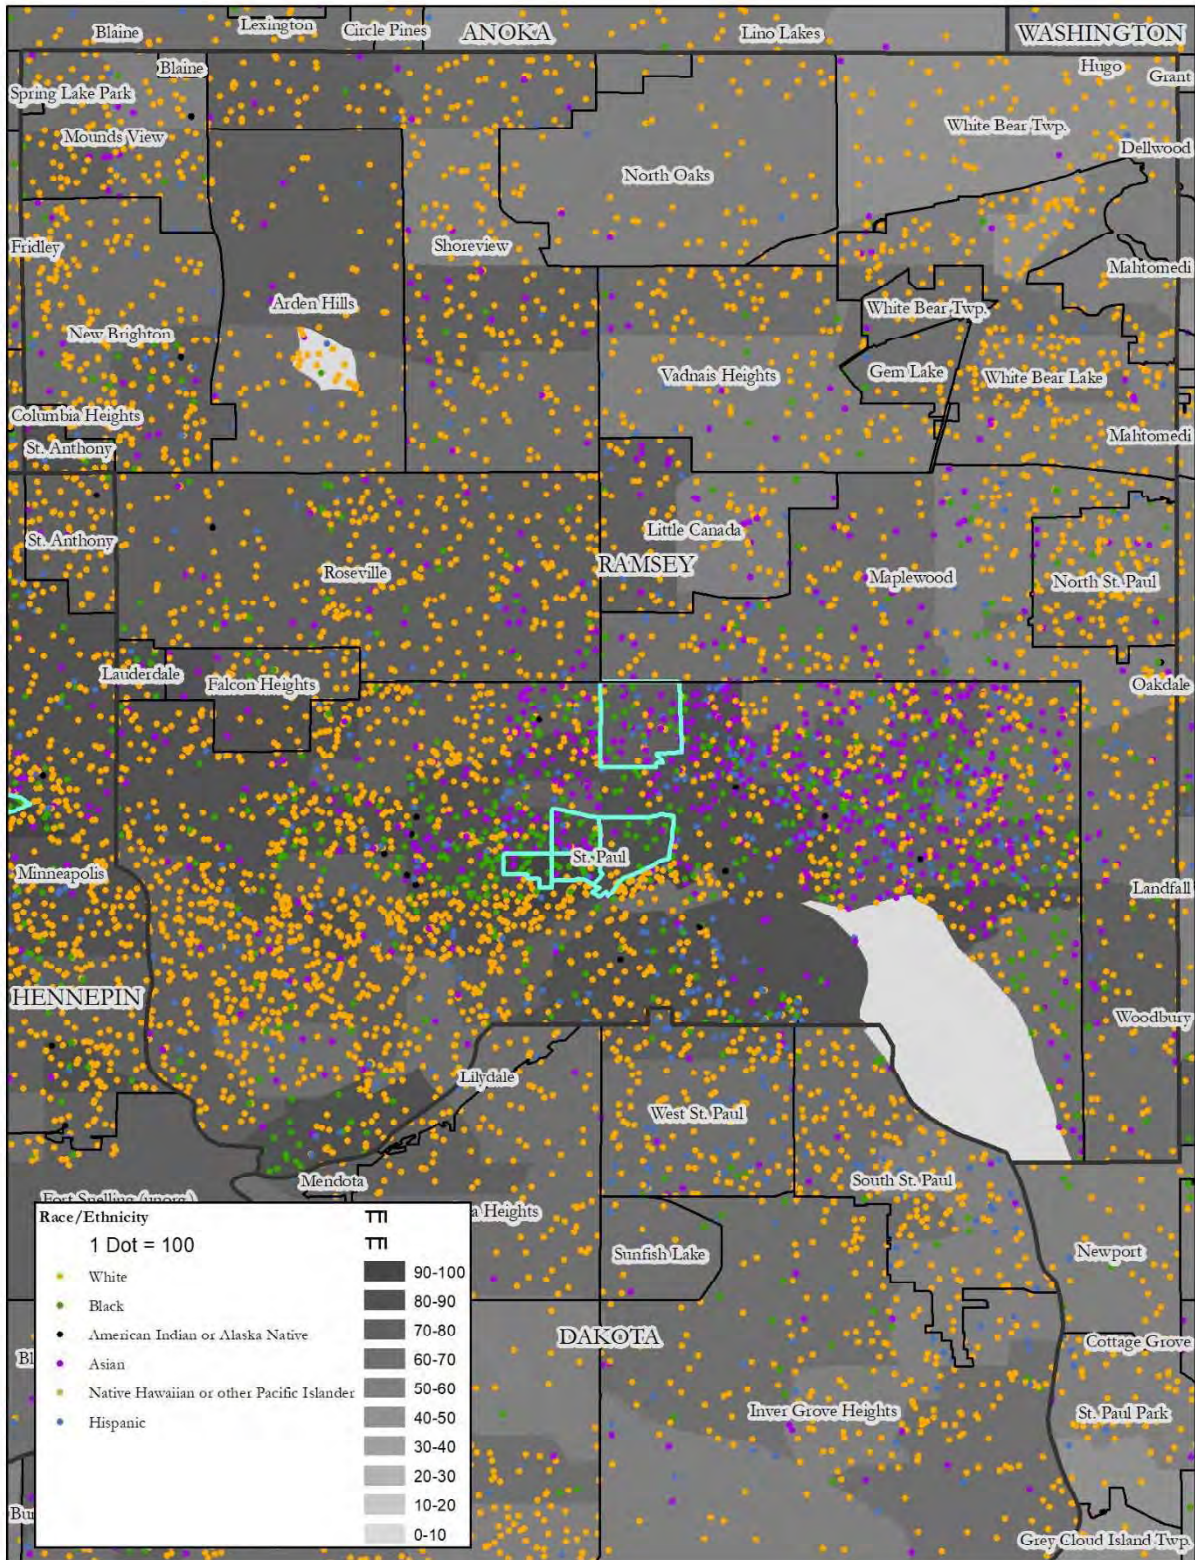

Map 49: Ramsey County, Race, Transit Trips Index